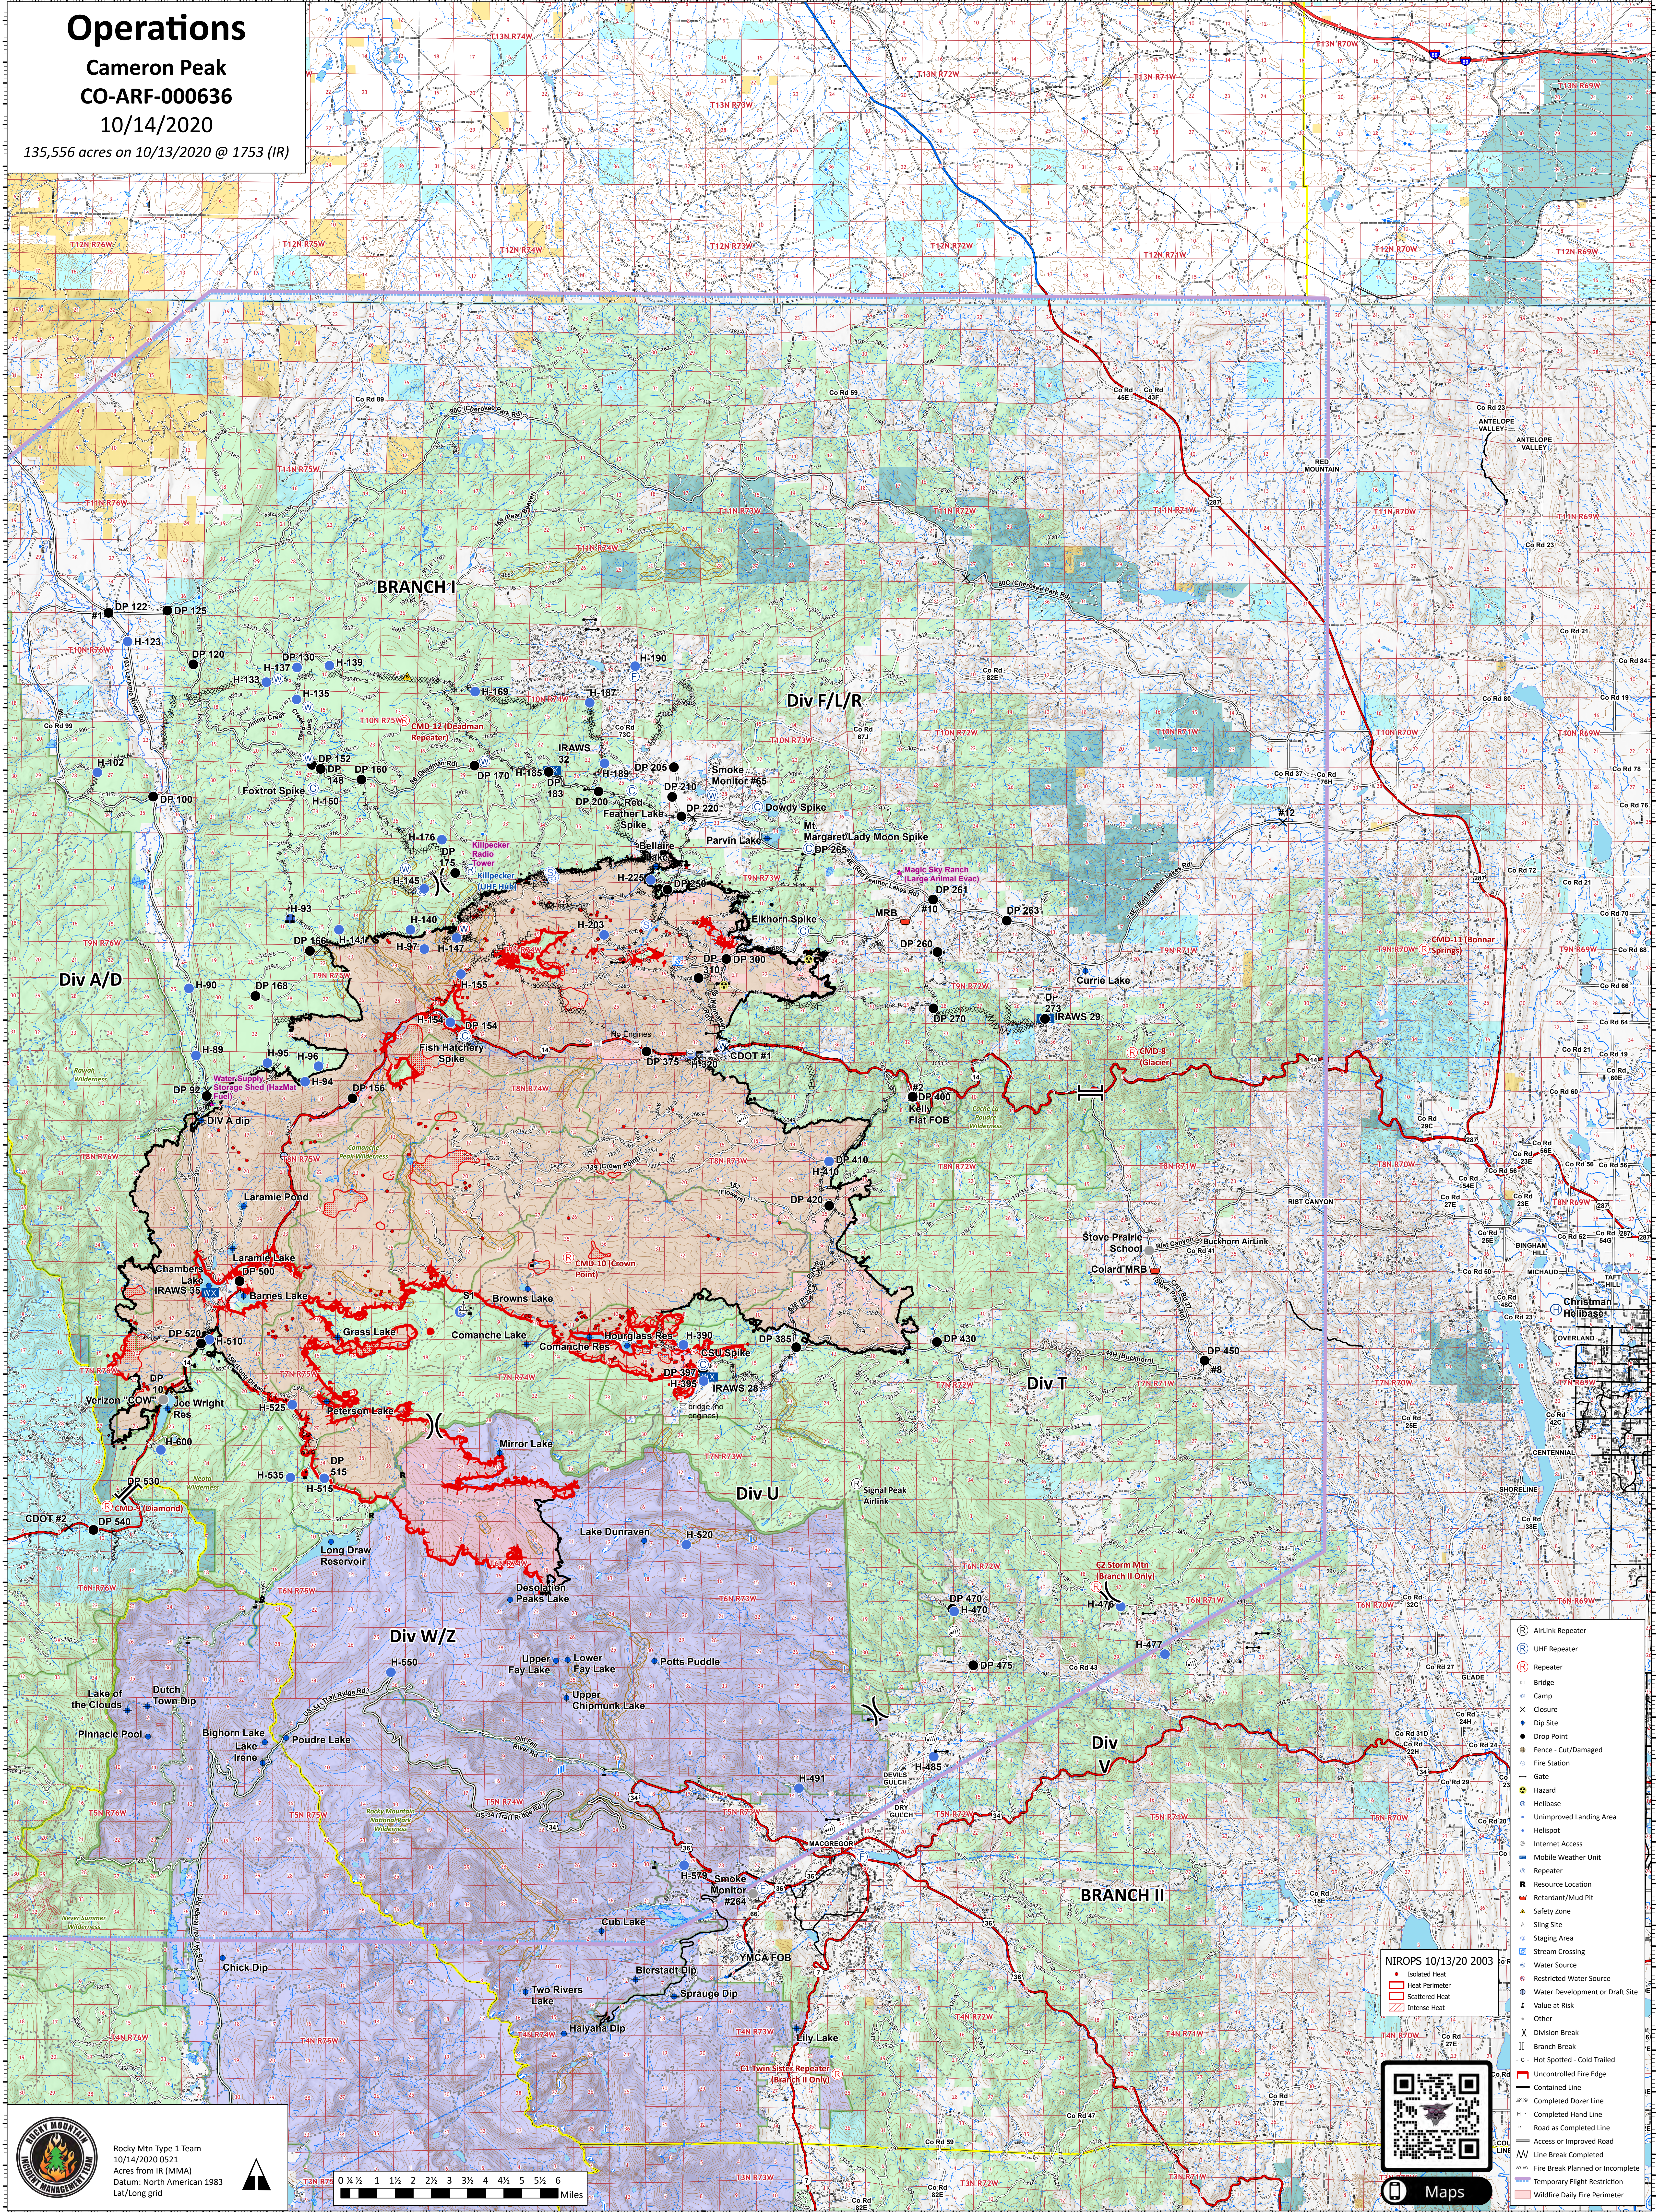

# Operations

## Cameron Peak CO-ARF-000636

10/14/2020

135,556 acres on 10/13/2020 @ 1753 (IR)

Rocky Mtn Type 1 Team  
10/14/2020 05:21  
Aces from IR (MMA)  
Datum: North American 1983  
Lat/Long grid

Maps