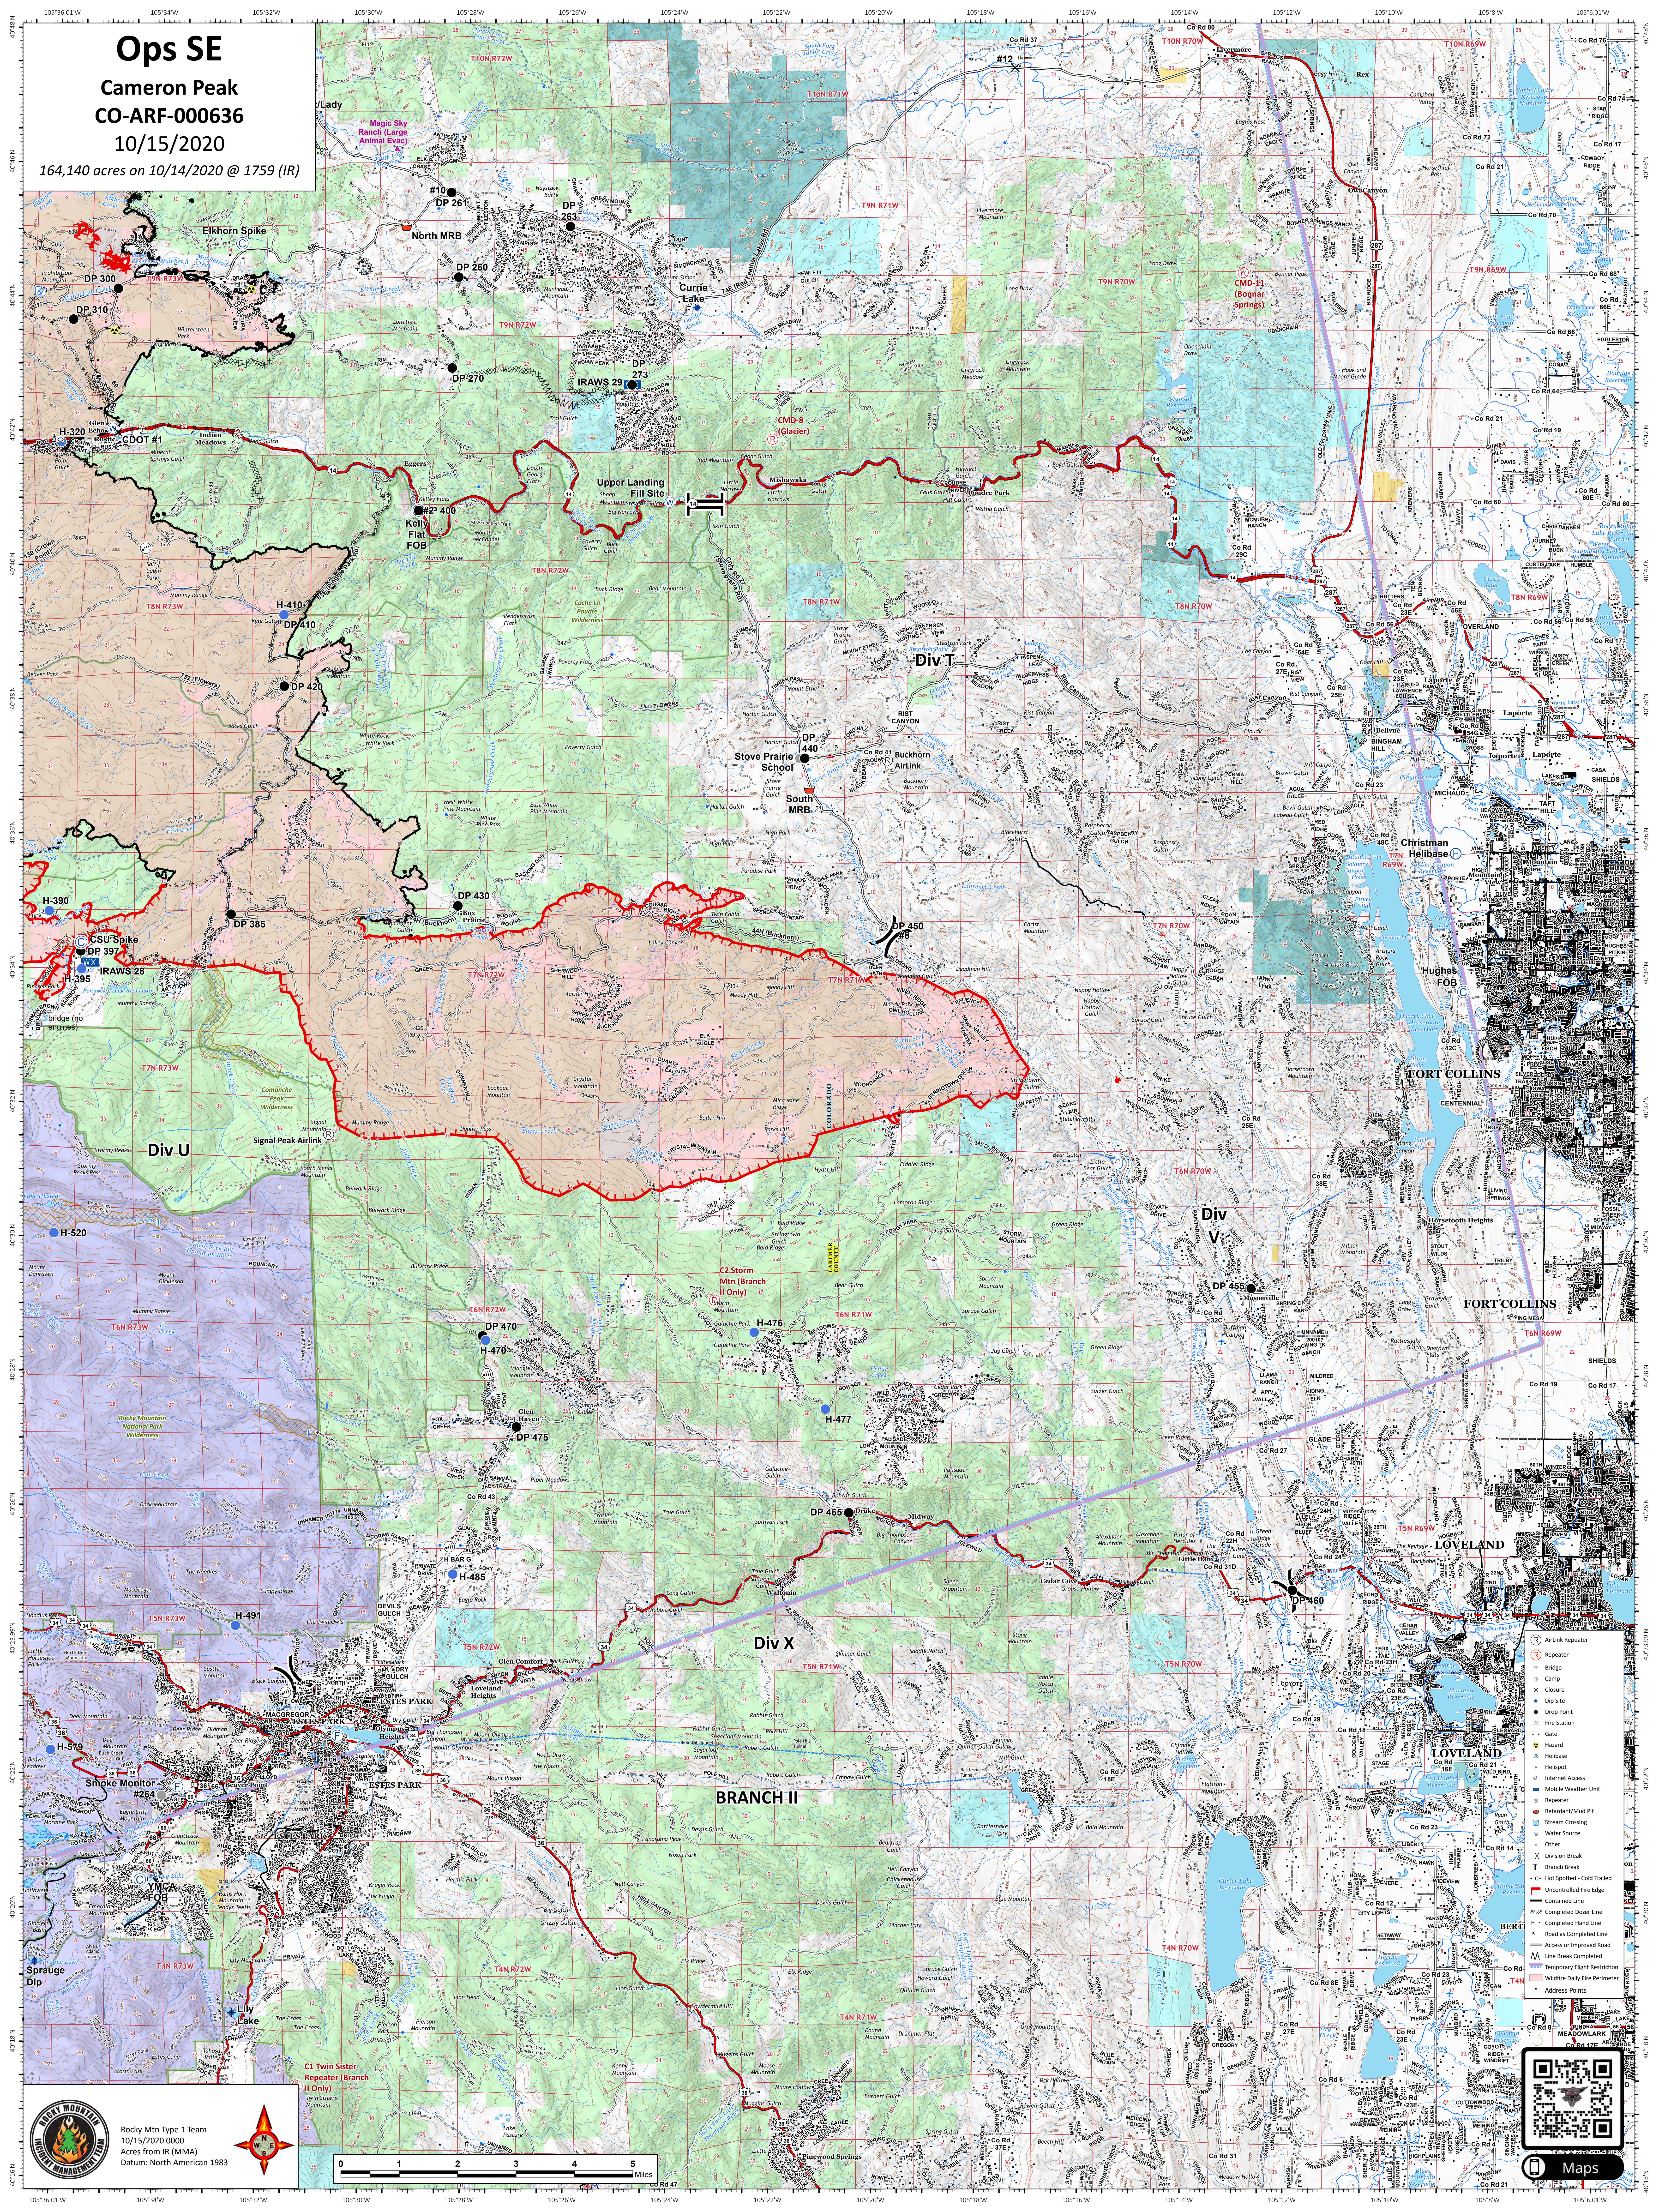

# Ops SE

Cameron Peak  
CO-ARF-000636

10/15/2020

164,140 acres on 10/14/2020 @ 1759 (IR)

Rocky Mtn Type 1 Team  
10/15/2020 0000  
Acres from IR (MMA)  
Datum: North American 1983

Maps