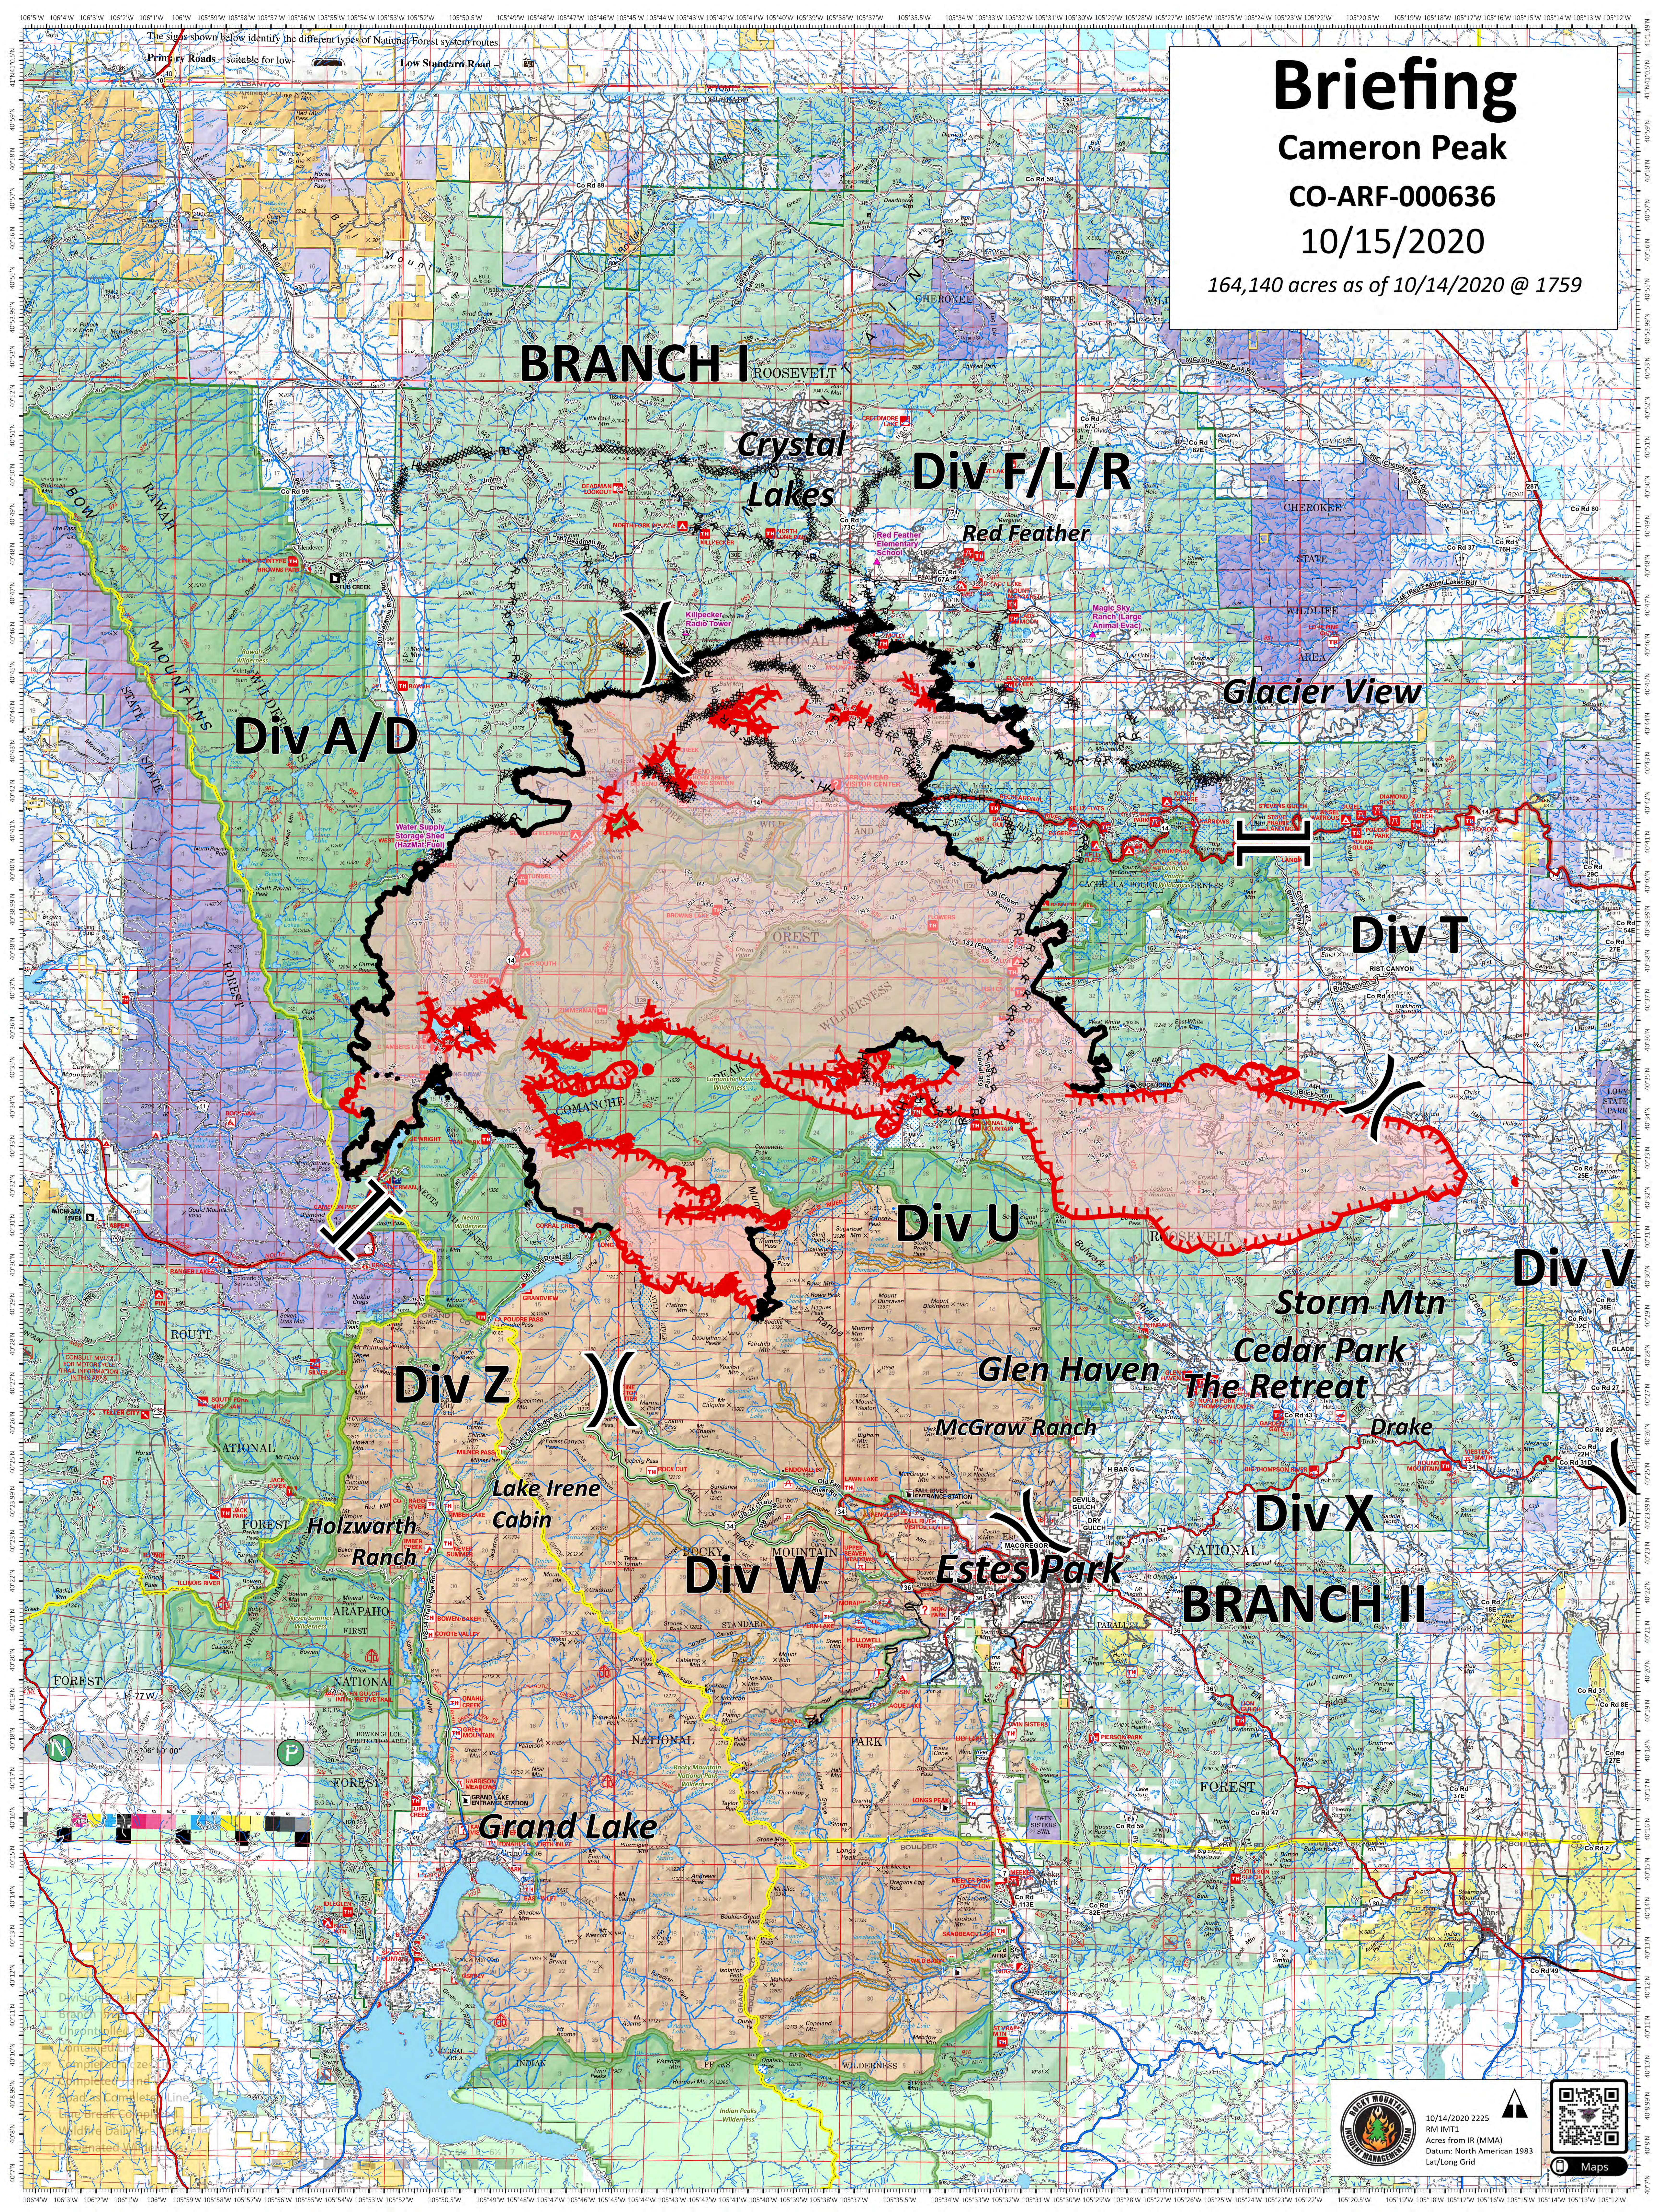

Briefing

Cameron Peak

CO-ARF-000636

10/15/2020

164,140 acres as of 10/14/2020 @ 1759

BRANCH I

Crystal Lakes

Div F/L/R

Red Feather

Glacier View

Div A/D

Div T

Div U

Div V

Storm Mtn

Div Z

Glen Haven

Cedar Park
The Retreat

McGraw Ranch

Drake

Holzwarth Ranch

Lake Irene Cabin

Div W

Estes Park

Div X

BRANCH II

Grand Lake

10/14/2020 2225
RM IMT1
Acres from IR (MMA)
Datum: North American 1983
Lat/Long Grid