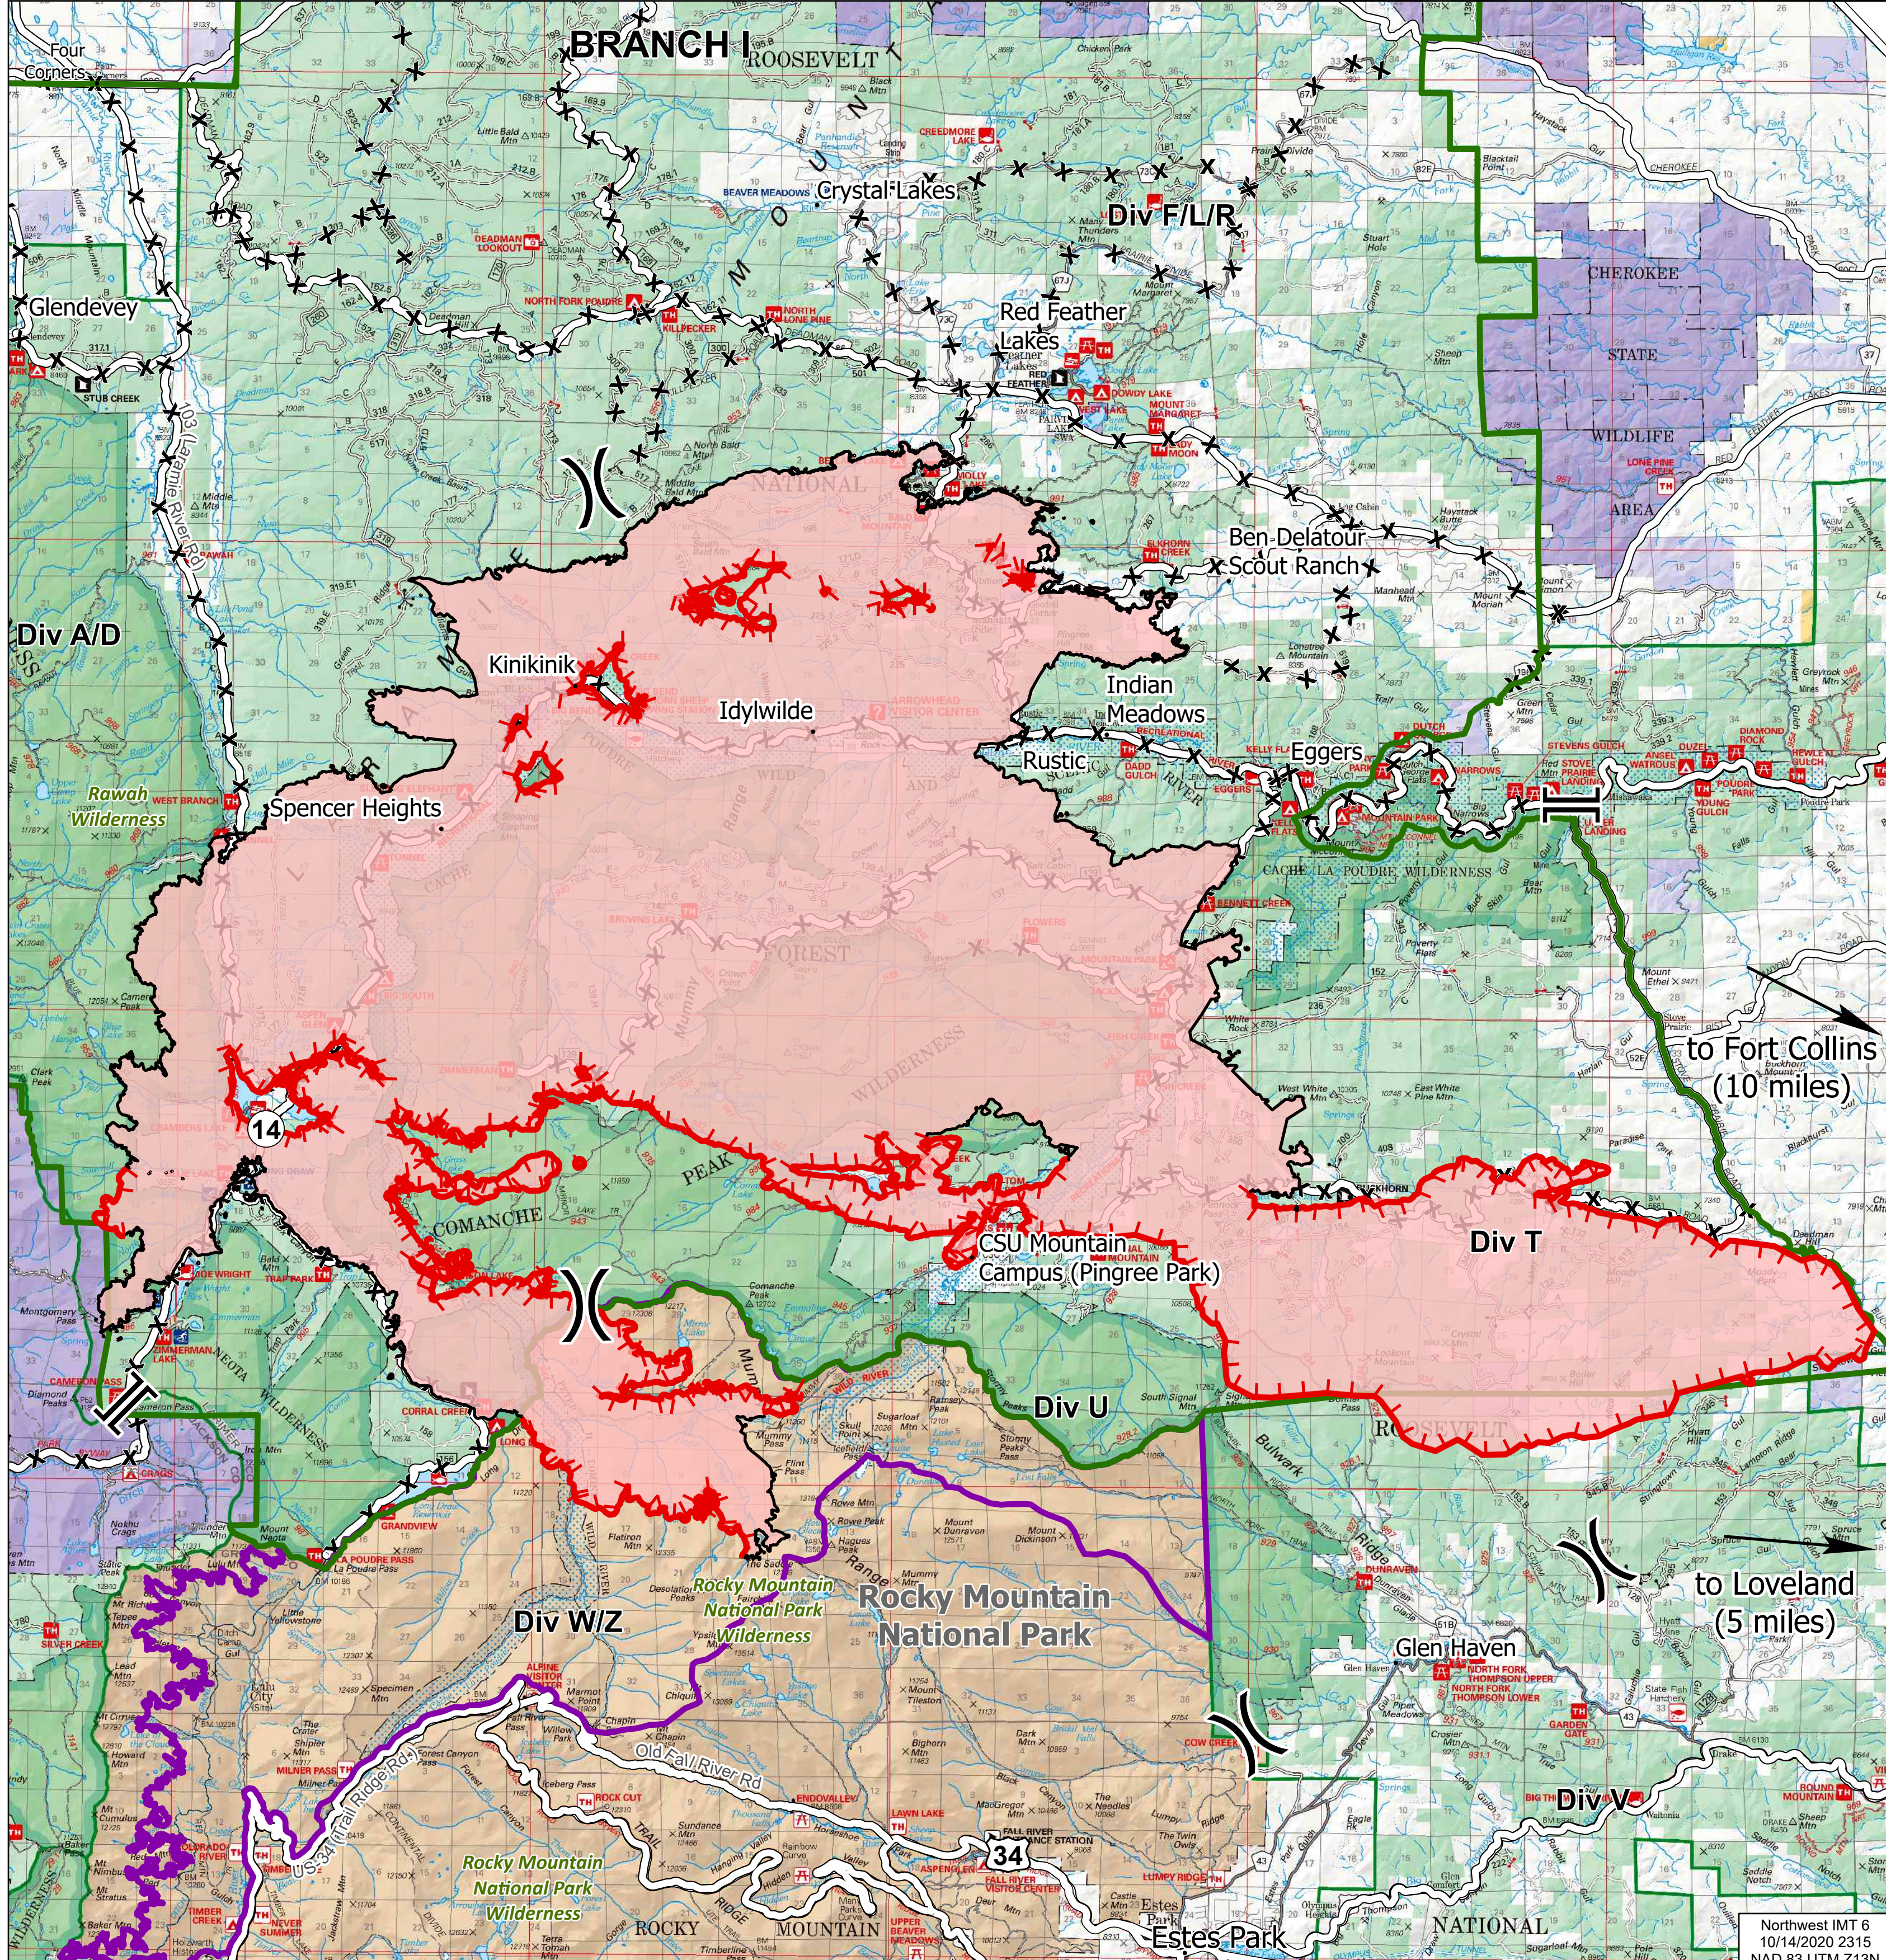

Public Information Cameron Peak

CO-ARF-000636
10/15/2020

IR 10/14/2020 @ 1759
164,140 acres
56% contained

- █ Cameron Peak Fire
- ┌─┐ Uncontrolled Fire Edge
- Contained Line
- ⌵ Division Break
- ⌌ Branch Break
- ▭ National Forest Closure Area, 9/30/20
- ▭ National Park Closure Area, 9/6/20
- x Road Closure
- Primary Route
- Trail

to Fort Collins
(10 miles)

to Loveland
(5 miles)