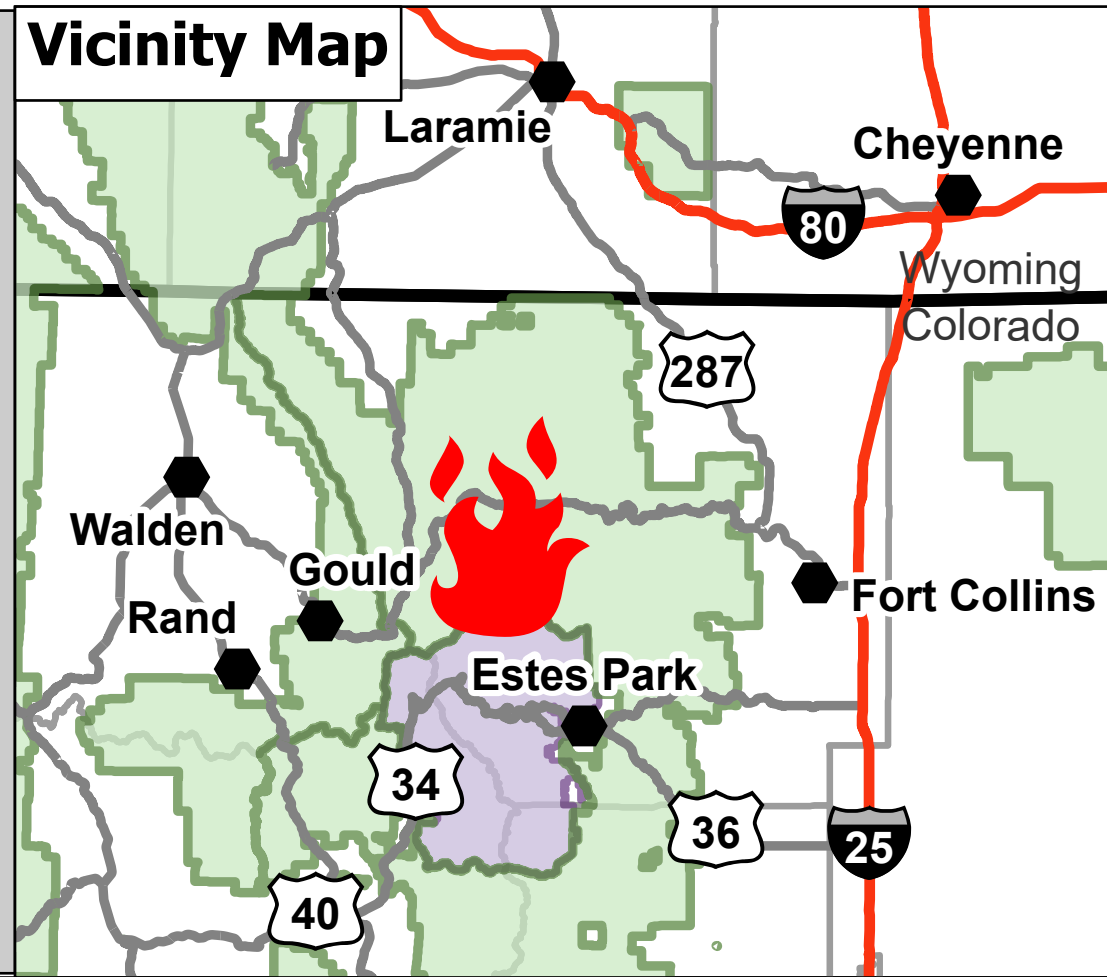

Public Information Cameron Peak

CO-ARF-000636
10/15/2020

IR 10/14/2020 @ 1759
164,140 acres
56% contained

- █ Cameron Peak Fire
- ┌─┐ Uncontrolled Fire Edge
- Contained Line
- ⌵ Division Break
- ⌌ Branch Break
- ▭ National Forest Closure Area, 9/30/20
- ▭ National Park Closure Area, 9/6/20
- x Road Closure
- Primary Route
- Trail

to Fort Collins
(10 miles)

to Loveland
(5 miles)