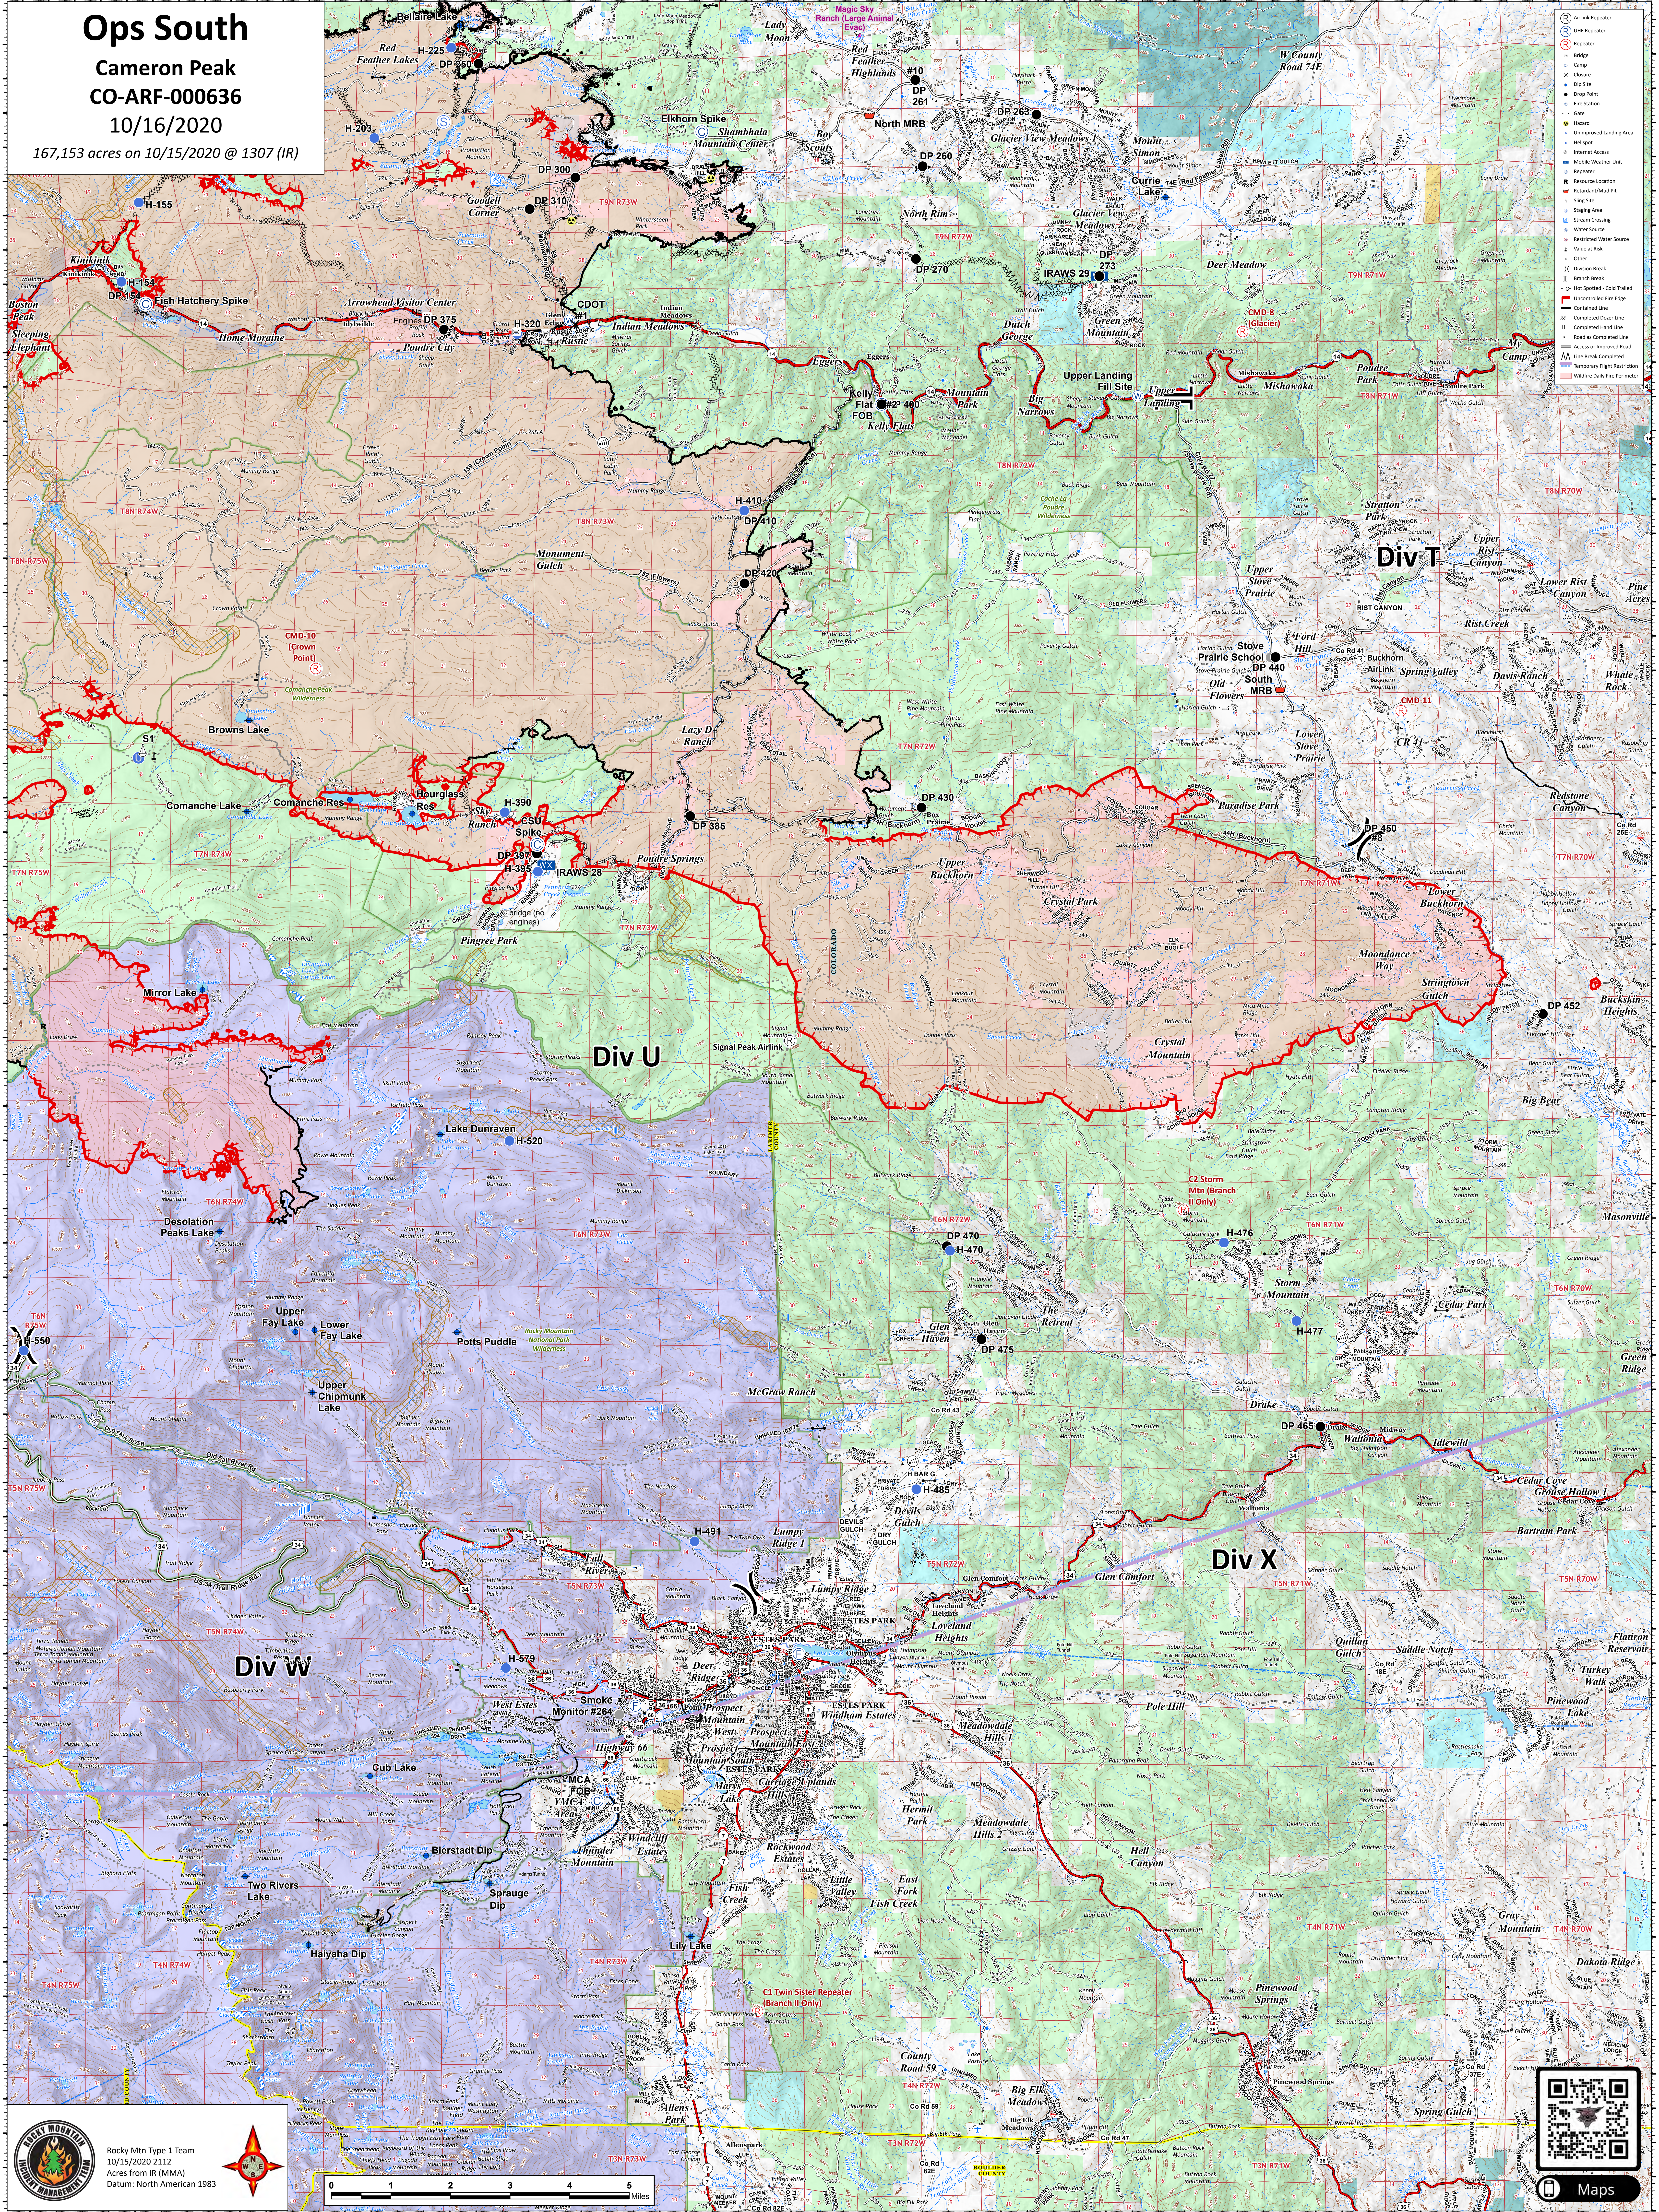

Ops South

Cameron Peak
CO-ARF-000636

10/16/2020

167,153 acres on 10/15/2020 @ 1307 (IR)

Rocky Mtn Type 1 Team
10/15/2020 2112
Acres from IR (MMA)
Datum: North American 1983