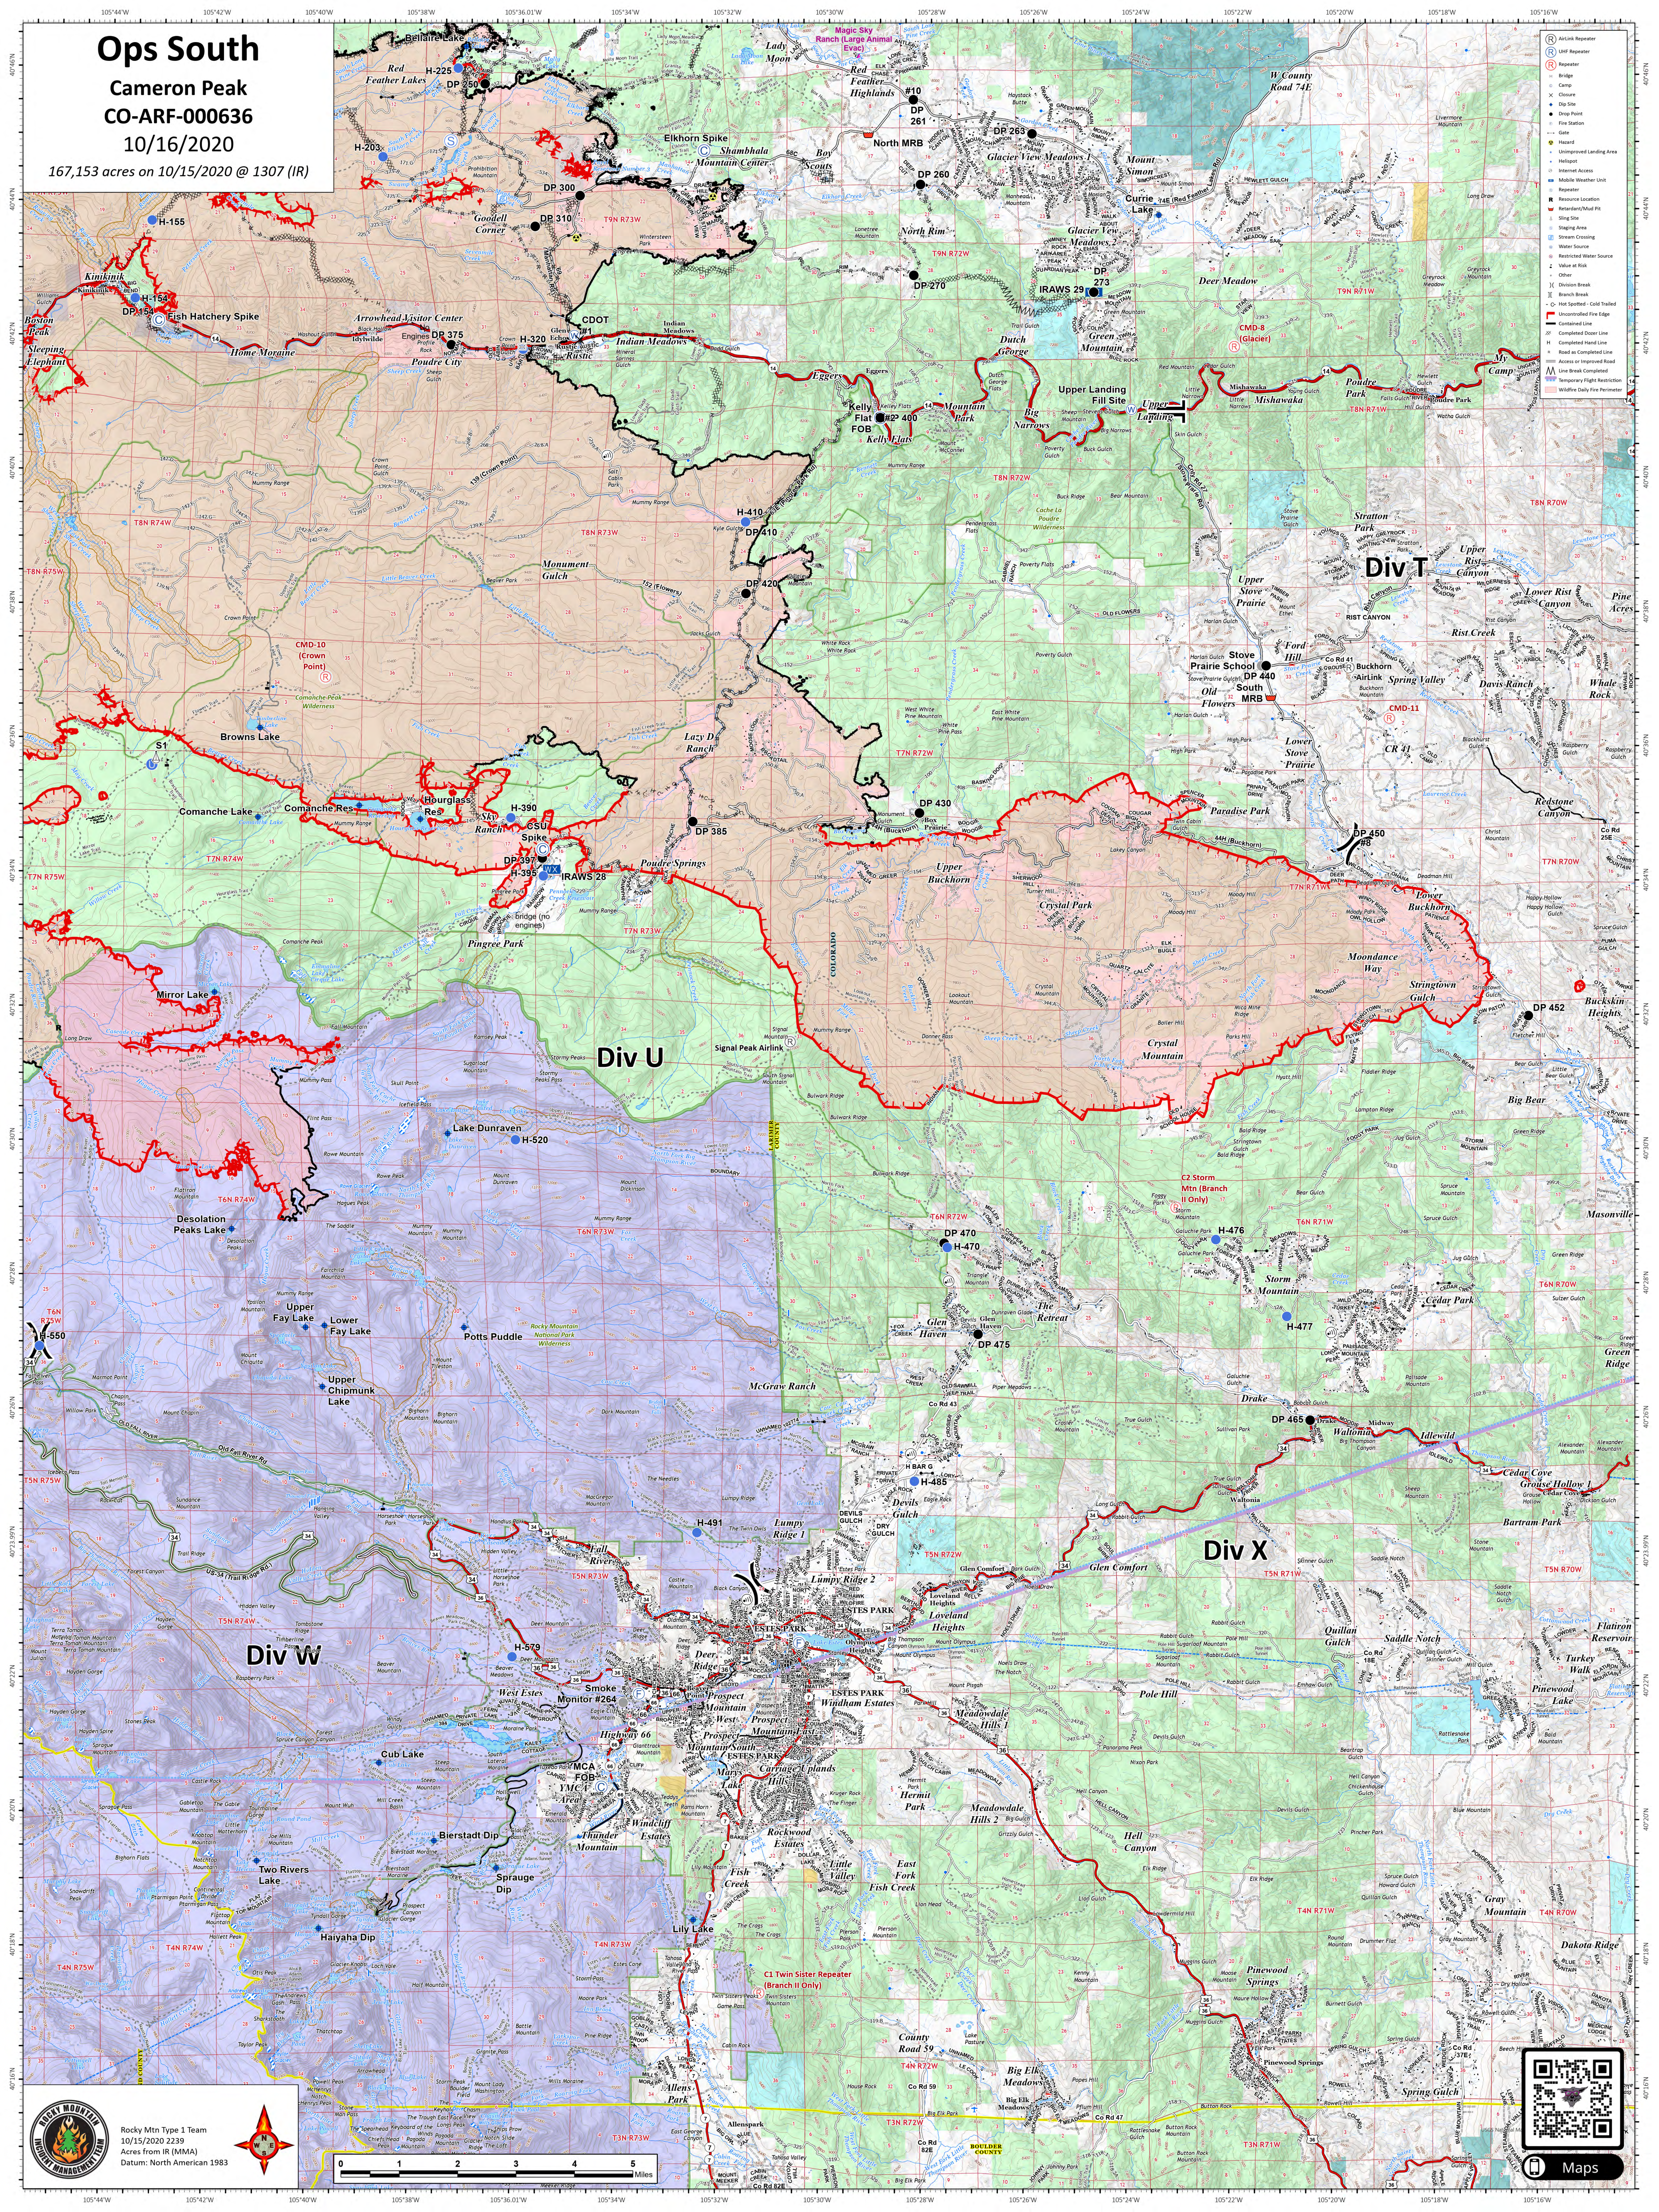

Ops South

Cameron Peak
CO-ARF-000636

10/16/2020

167,153 acres on 10/15/2020 @ 1307 (IR)

Rocky Mtn Type 1 Team
10/15/2020 2239
Acres from IR (MMA)
Datum: North American 1983