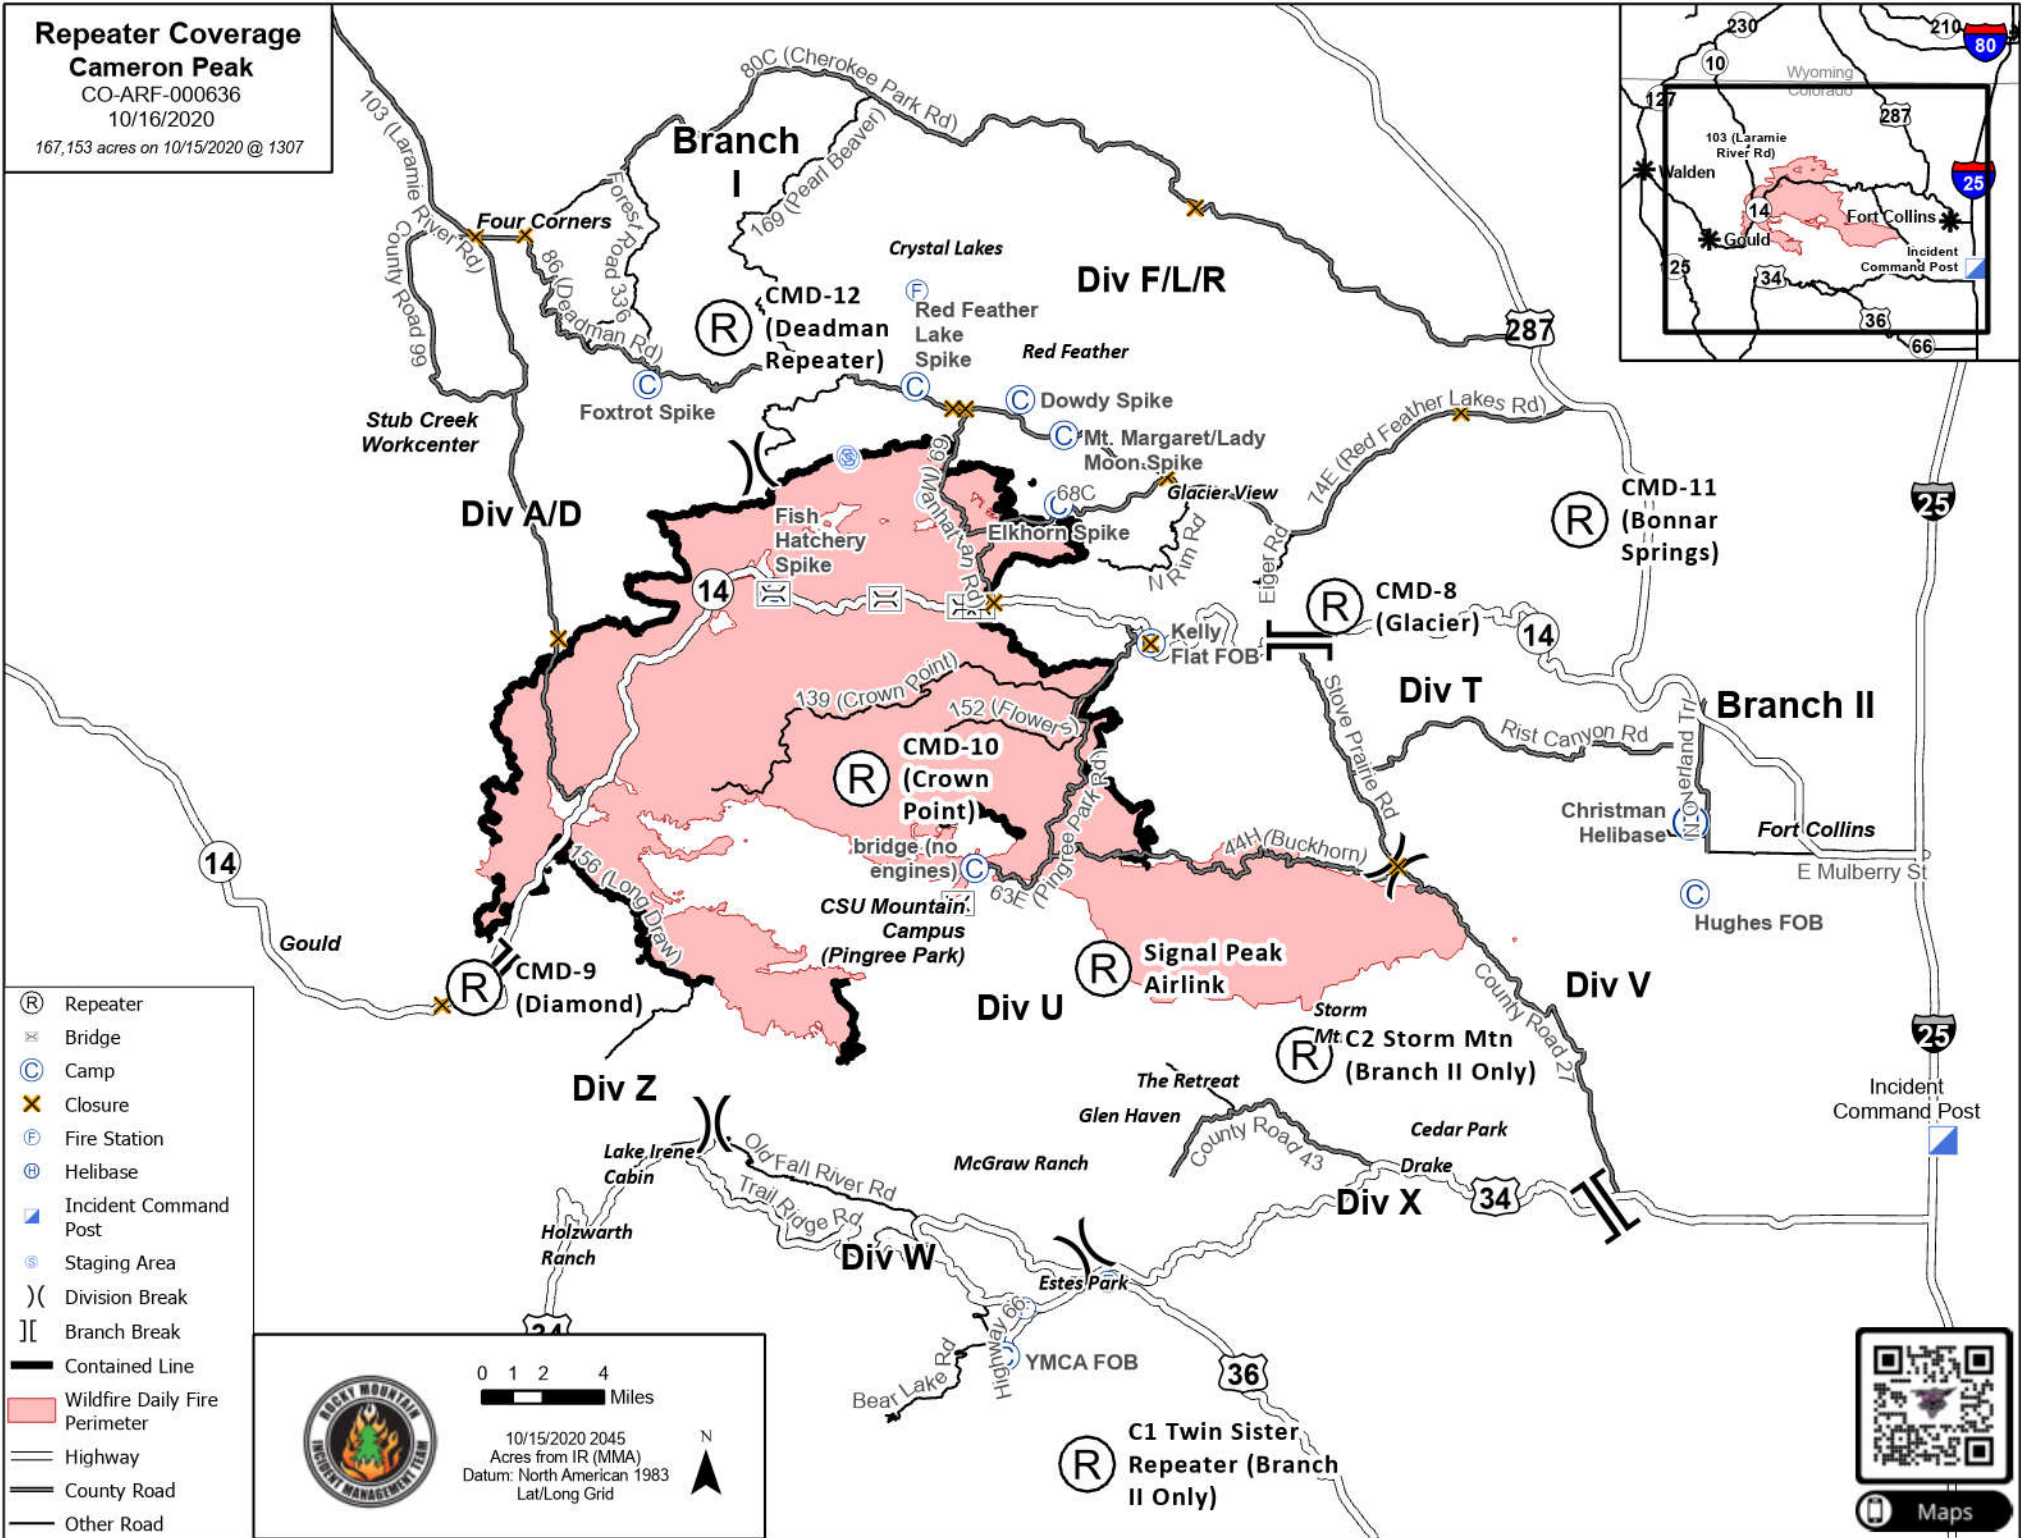

Repeater Coverage Cameron Peak

CO-ARF-000636

10/16/2020

167,153 acres on 10/15/2020 @ 1307

(R) C1 Twin Sister
Repeater (Branch II Only)