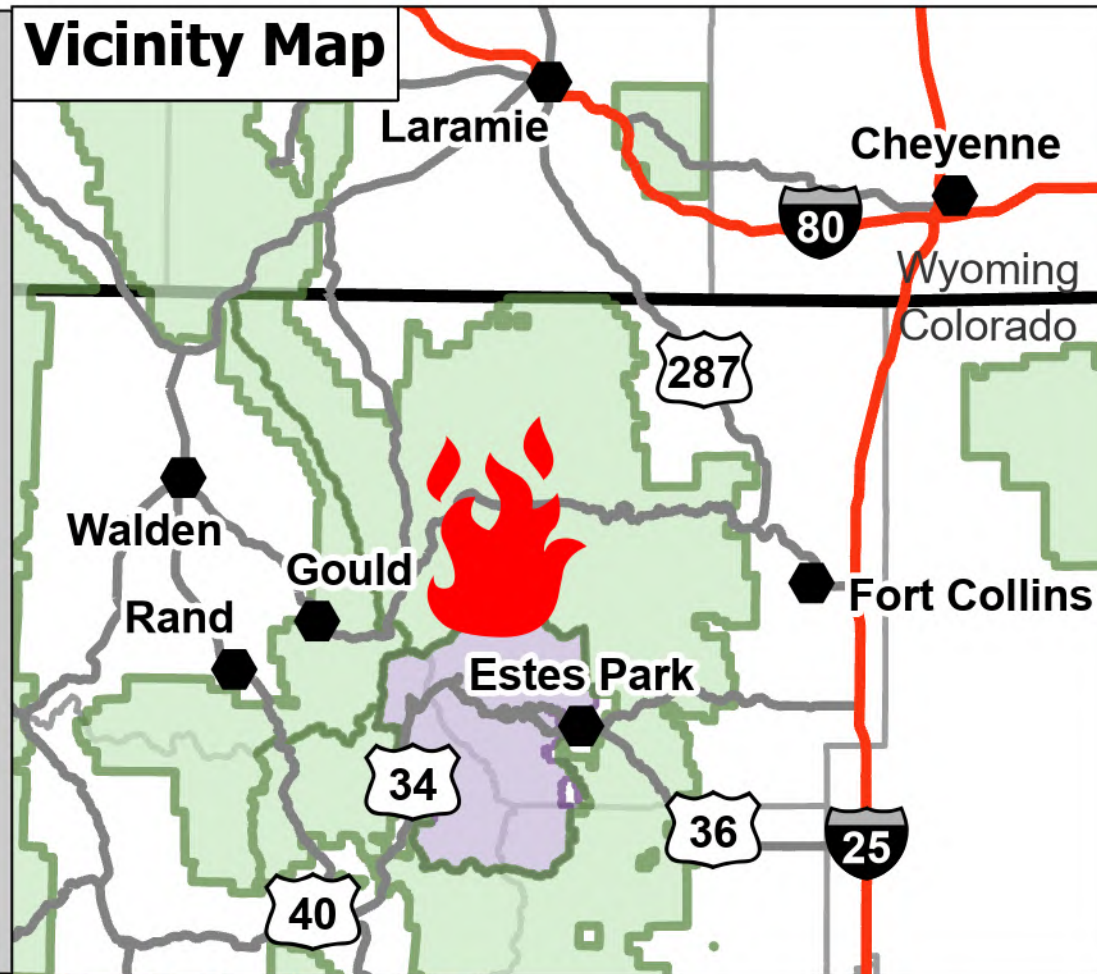

Public Information Cameron Peak

CO-ARF-000636

10/17/2020

IR 10/16/2020 @ 2220

187,566 acres

56% contained

- HeatPerimeter (NIROPS) 1017
- Contained Line
- National Forest Closure Area, 10/11
- National Park Closure Area, 9/6
- x Road Closure
- Trail
- Primary Route
- X Division Break
- I Branch Break

to Fort Collins (10 miles)

to Loveland (5 miles)