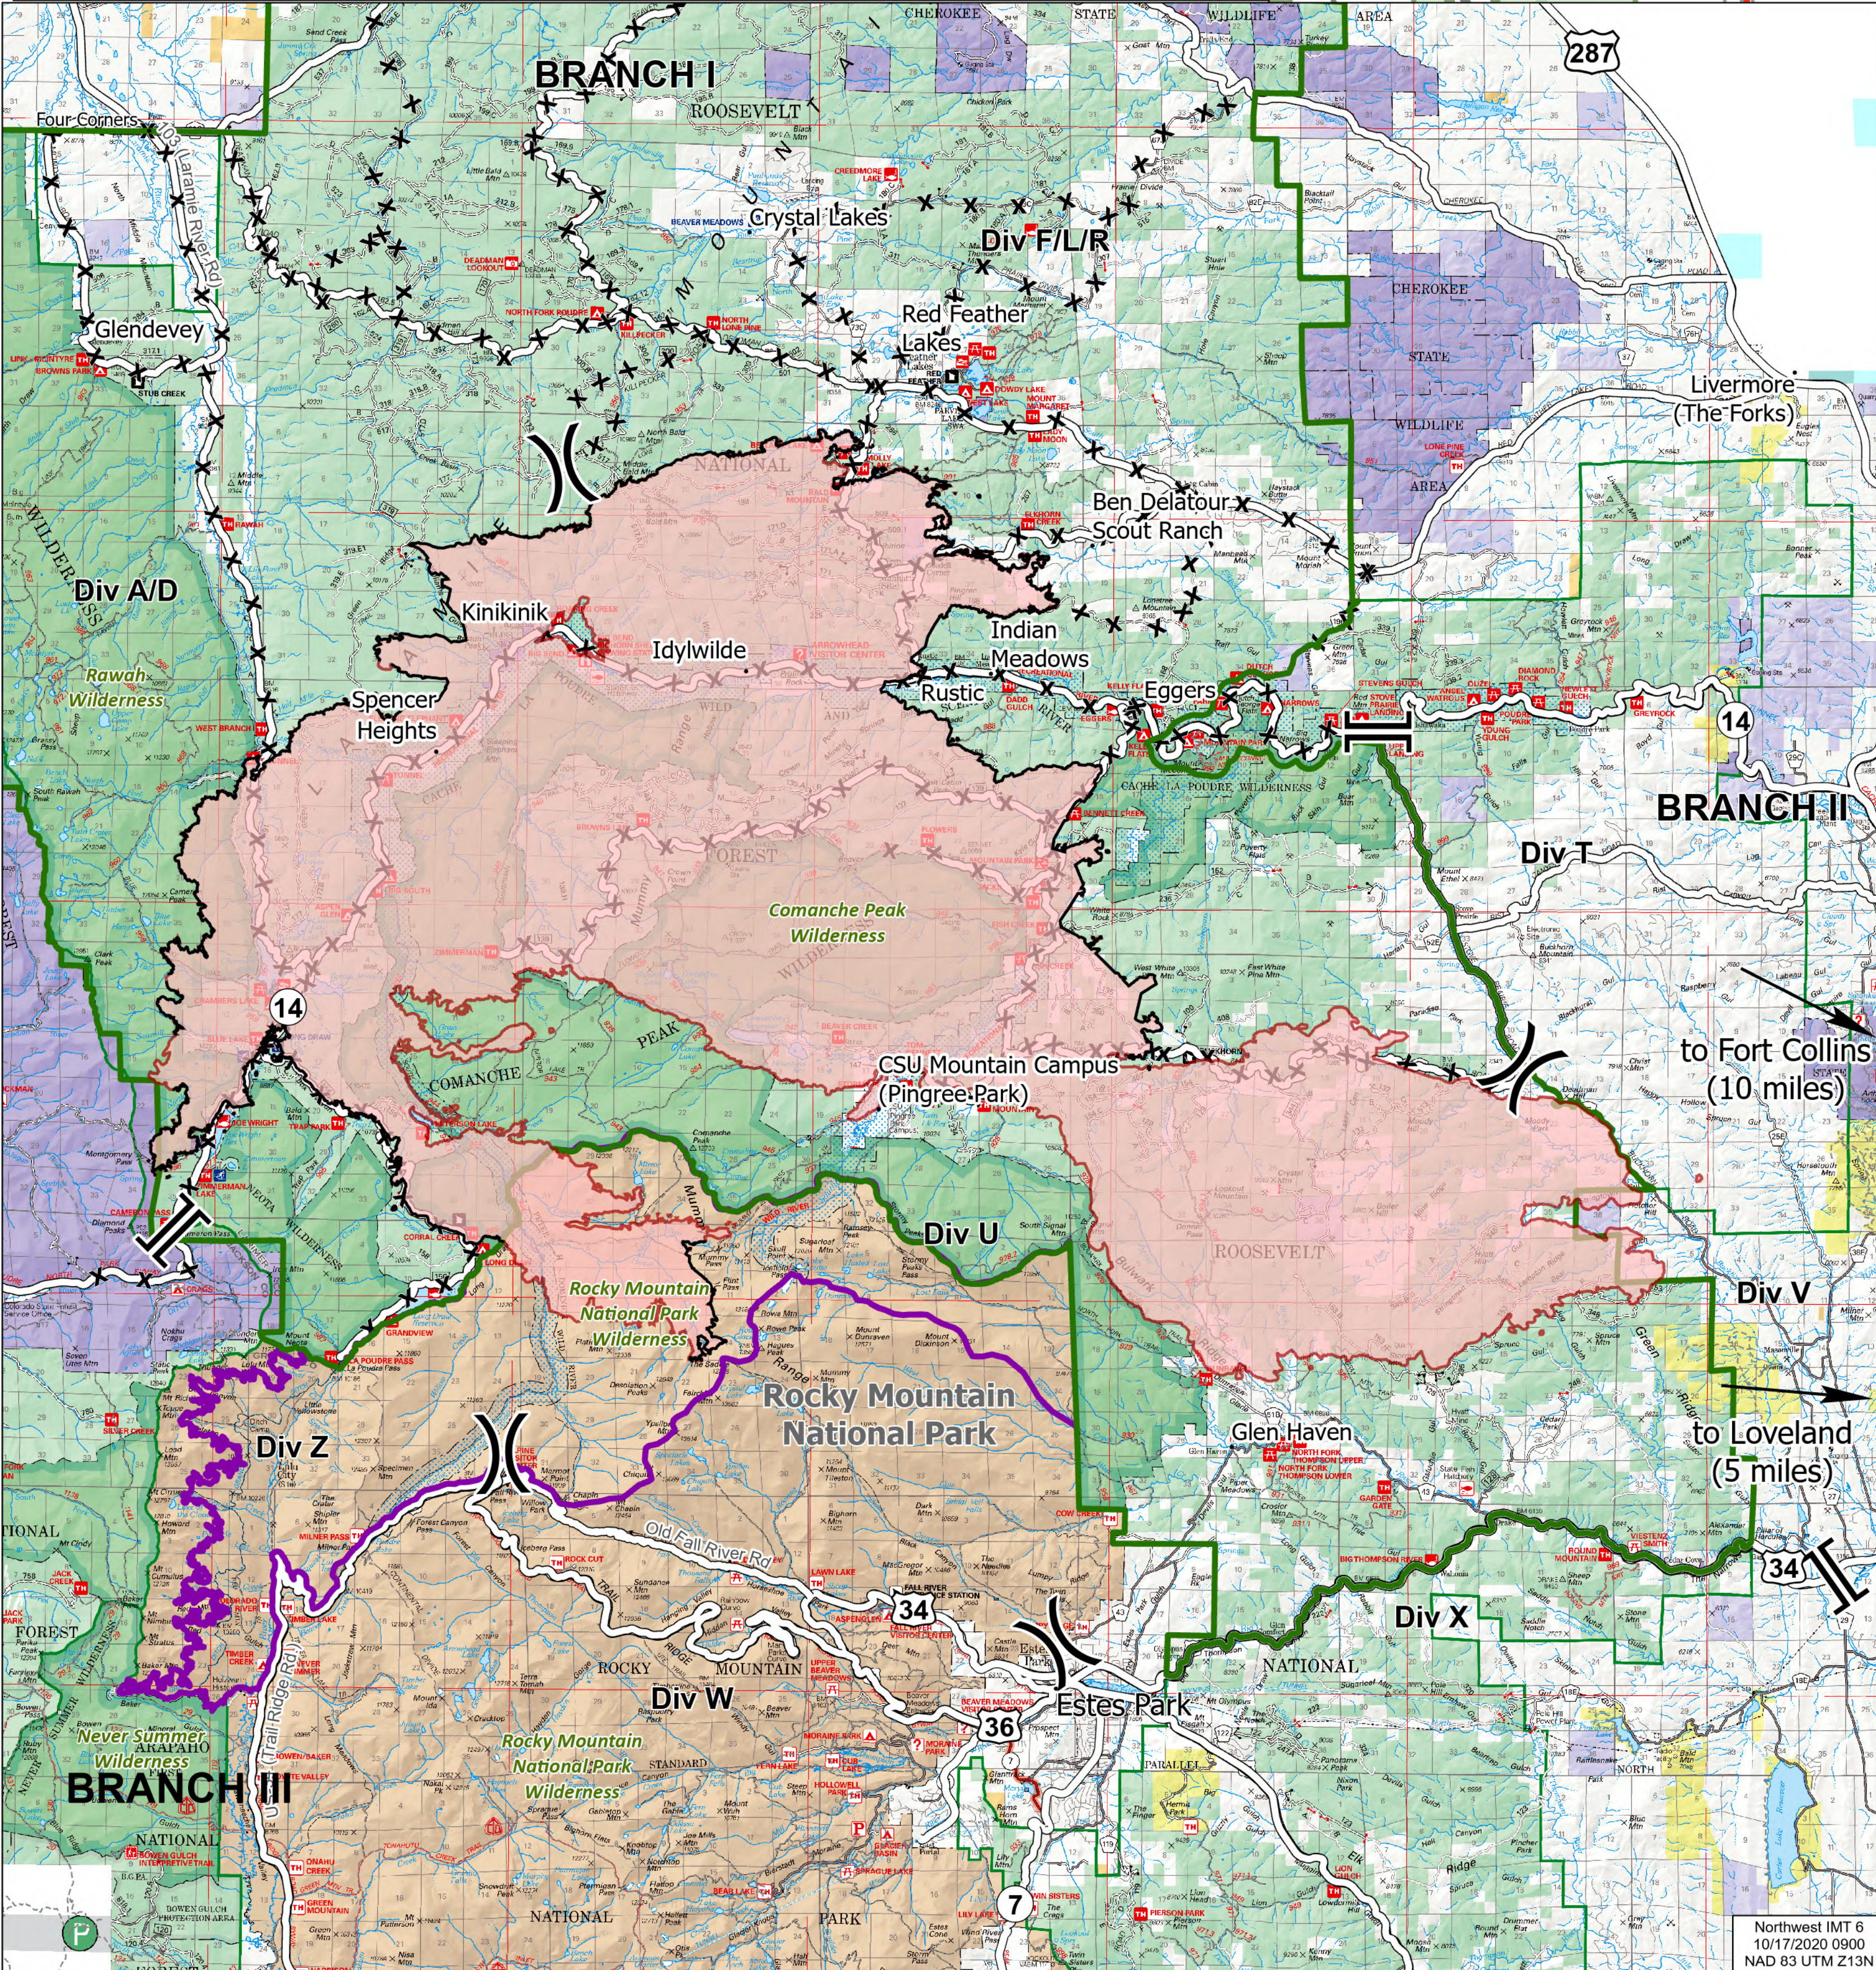

Public Information Cameron Peak

CO-ARF-000636

10/17/2020

IR 10/16/2020 @ 2220

187,566 acres

56% contained

- HeatPerimeter (NIROPS) 1017
- Contained Line
- National Forest Closure Area, 10/11
- National Park Closure Area, 9/6
- x Road Closure
- Trail
- Primary Route
- X Division Break
- I Branch Break

to Fort Collins (10 miles)

to Loveland (5 miles)