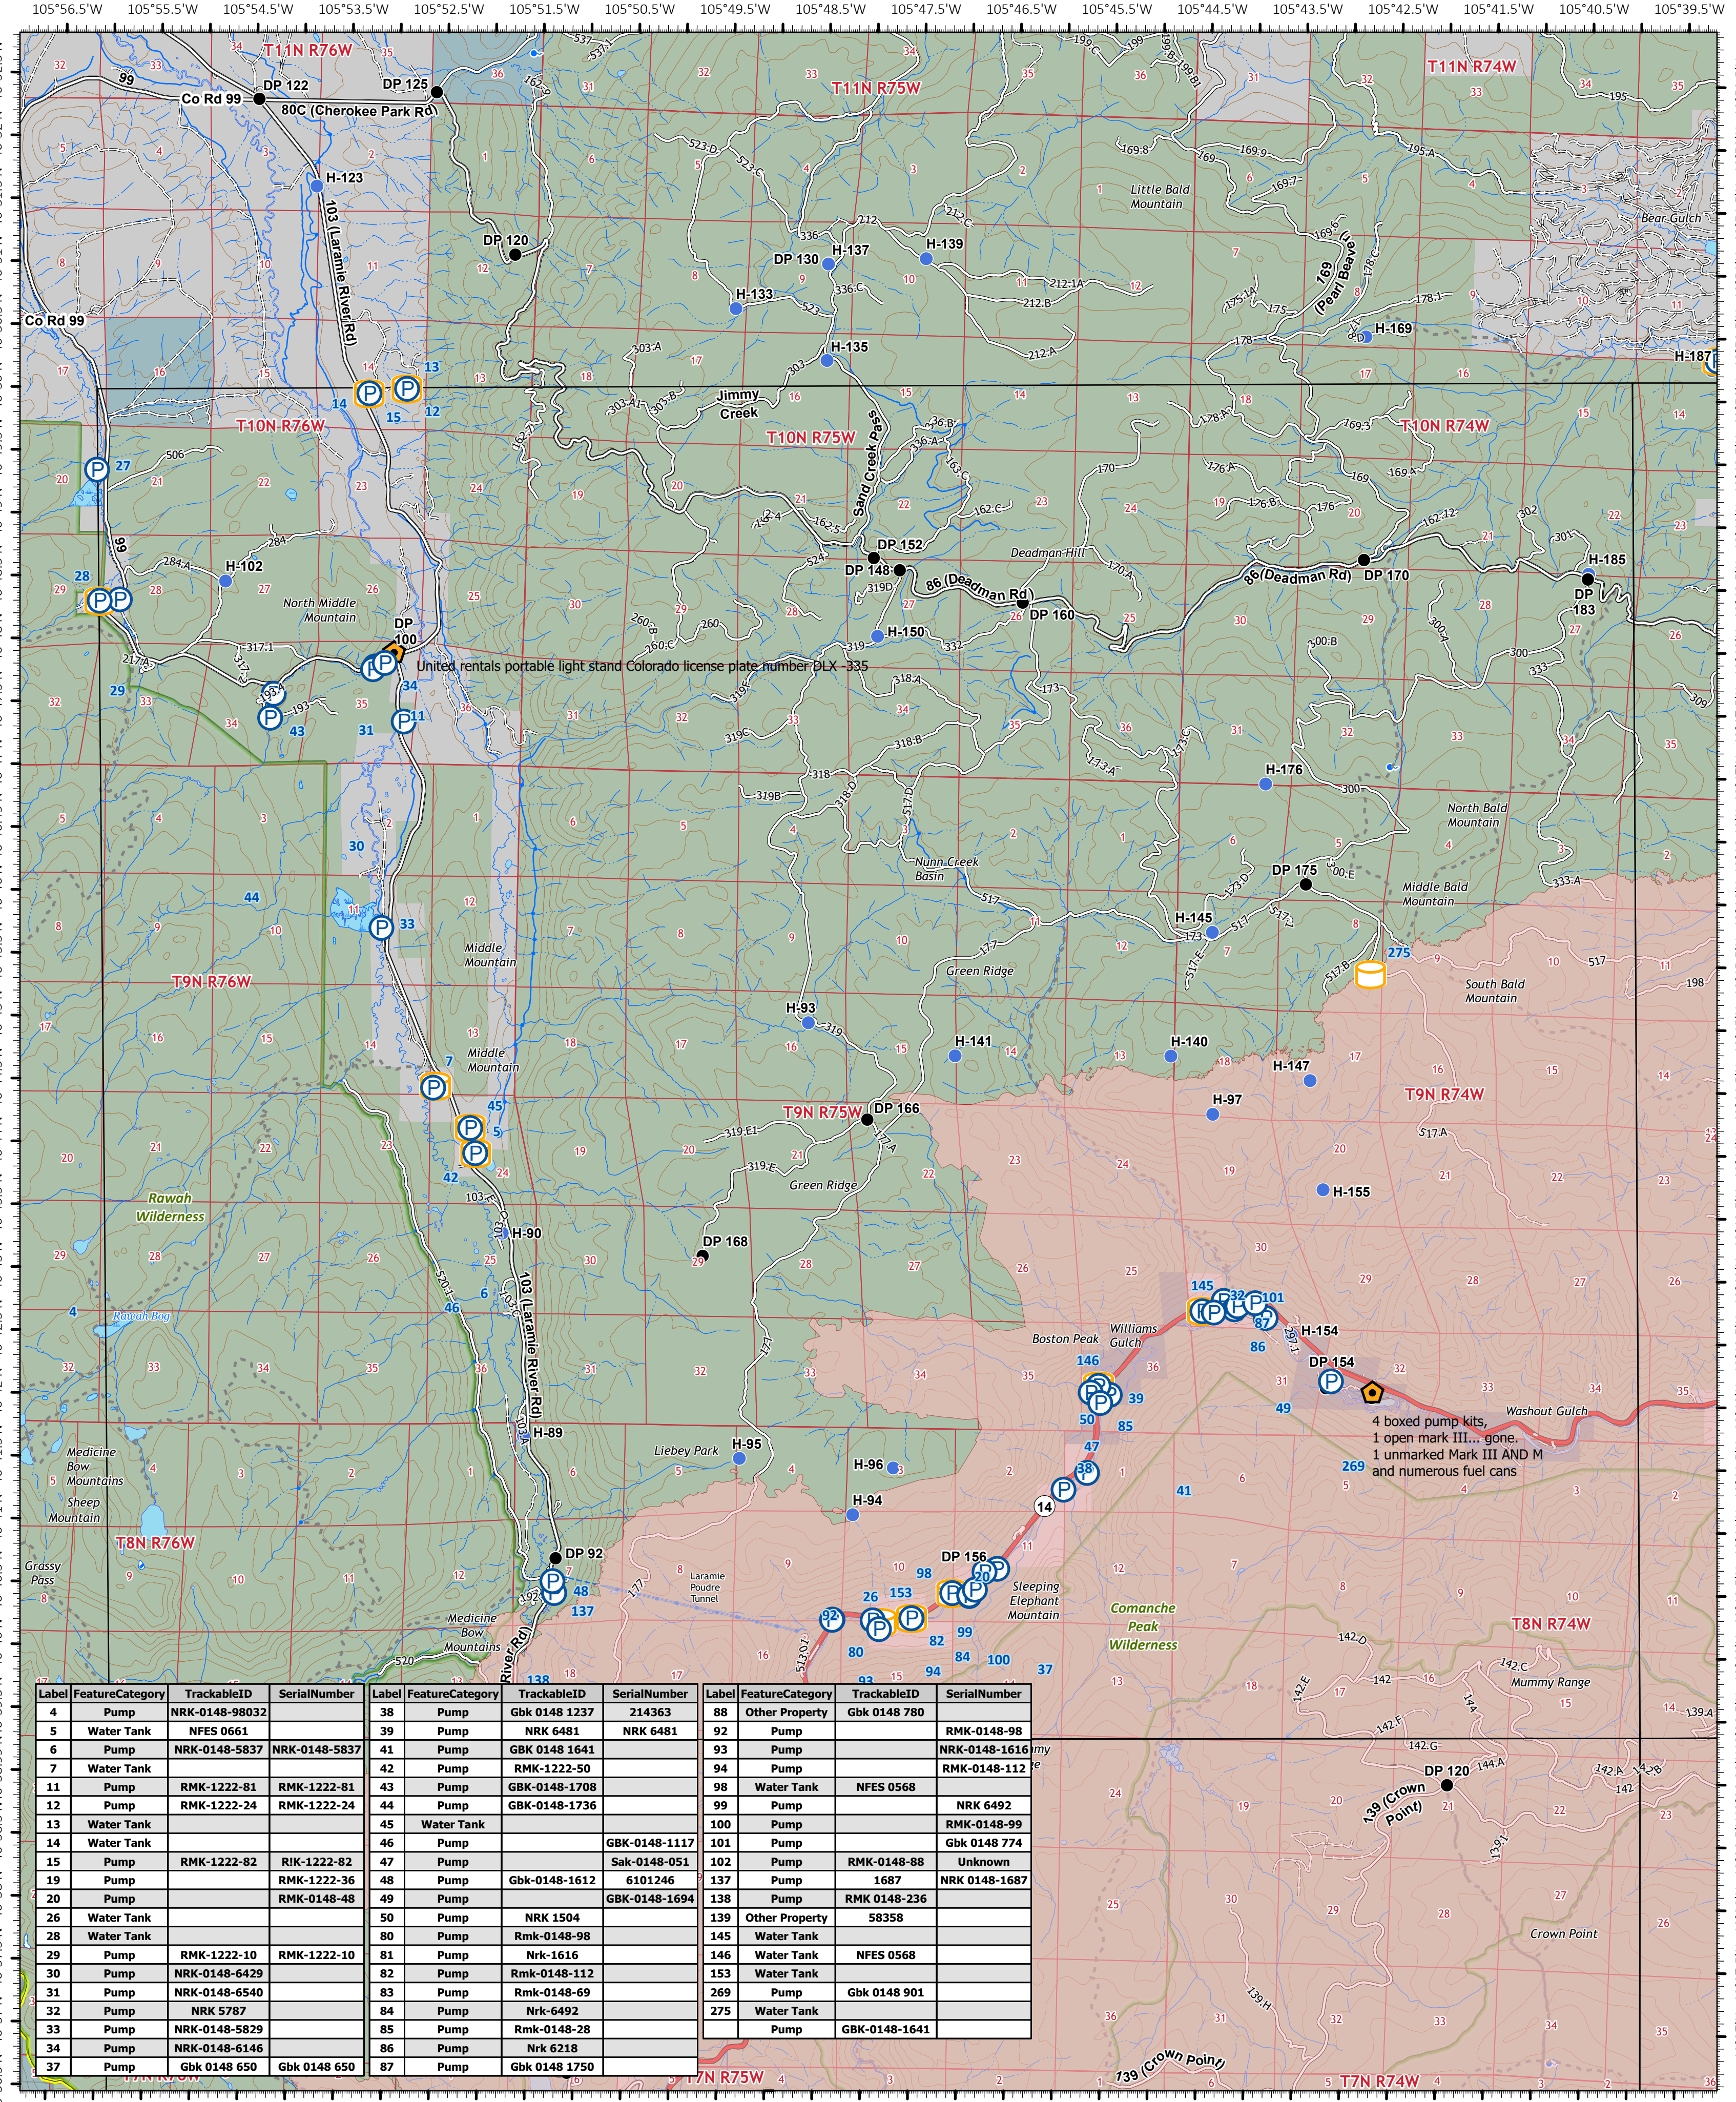

# Accountable Property

Northwest  
Cameron Peak  
CO-ARF-000636  
10/18/2020

- P Pump
- W Water Tank
- O Other Property
- Drop Point
- Helispot
- Wildfire Daily Fire Perimeter
- Forest Service
- Private
- State, County, City; Areas
- State

RM IMT Type 1  
10/17/2020 2042

North American 1983 Datum. LatLong Grid

0 1/4 1/2 1 1 1/2 2 2 1/2 Miles

Label	FeatureCategory	TrackableID	SerialNumber	Label	FeatureCategory	TrackableID	SerialNumber	Label	FeatureCategory	TrackableID	SerialNumber
4	Pump	NRK-0148-98032		38	Pump	Gbk 0148 1237	214363	88	Other Property	Gbk 0148 780	
5	Water Tank	NFES 0661		39	Pump	NRK 6481	NRK 6481	92	Pump		RMK-0148-98
6	Pump	NRK-0148-5837	NRK-0148-5837	41	Pump	GBK 0148 1641		93	Pump		NRK-0148-1616
7	Water Tank			42	Pump	RMK-1222-50		94	Pump		RMK-0148-112
11	Pump	RMK-1222-81	RMK-1222-81	43	Pump	GBK-0148-1708		98	Water Tank	NFES 0568	
12	Pump	RMK-1222-24	RMK-1222-24	44	Pump	GBK-0148-1736		99	Pump		NRK 6492
13	Water Tank			45	Water Tank			100	Pump		RMK-0148-99
14	Water Tank			46	Pump	GBK-0148-1117		101	Pump		Gbk 0148 774
15	Pump	RMK-1222-82	RIK-1222-82	47	Pump	Sak-0148-051		102	Pump	RMK-0148-88	Unknown
19	Pump	RMK-1222-36		48	Pump	Gbk-0148-1612	6101246	137	Pump	1687	NRK 0148-1687
20	Pump	RMK-0148-48		49	Pump	GBK-0148-1694		138	Pump	RMK 0148-236	
26	Water Tank			50	Pump	NRK 1504		139	Other Property	58358	
28	Water Tank			50	Pump	Rmk-0148-98		145	Water Tank		
29	Pump	RMK-1222-10	RMK-1222-10	81	Pump	Nrk-1616		146	Water Tank	NFES 0568	
30	Pump	NRK-0148-6429		82	Pump	Rmk-0148-112		153	Water Tank		
31	Pump	NRK-0148-6540		83	Pump	Rmk-0148-69		269	Pump	Gbk 0148 901	
32	Pump	NRK 5787		84	Pump	Nrk-6492		275	Water Tank		
33	Pump	NRK-0148-5829		85	Pump	Rmk-0148-28			Pump	GBK-0148-1641	
34	Pump	NRK-0148-6146		86	Pump	Nrk 6218					
37	Pump	Gbk 0148 650		87	Pump	Gbk 0148 1750					