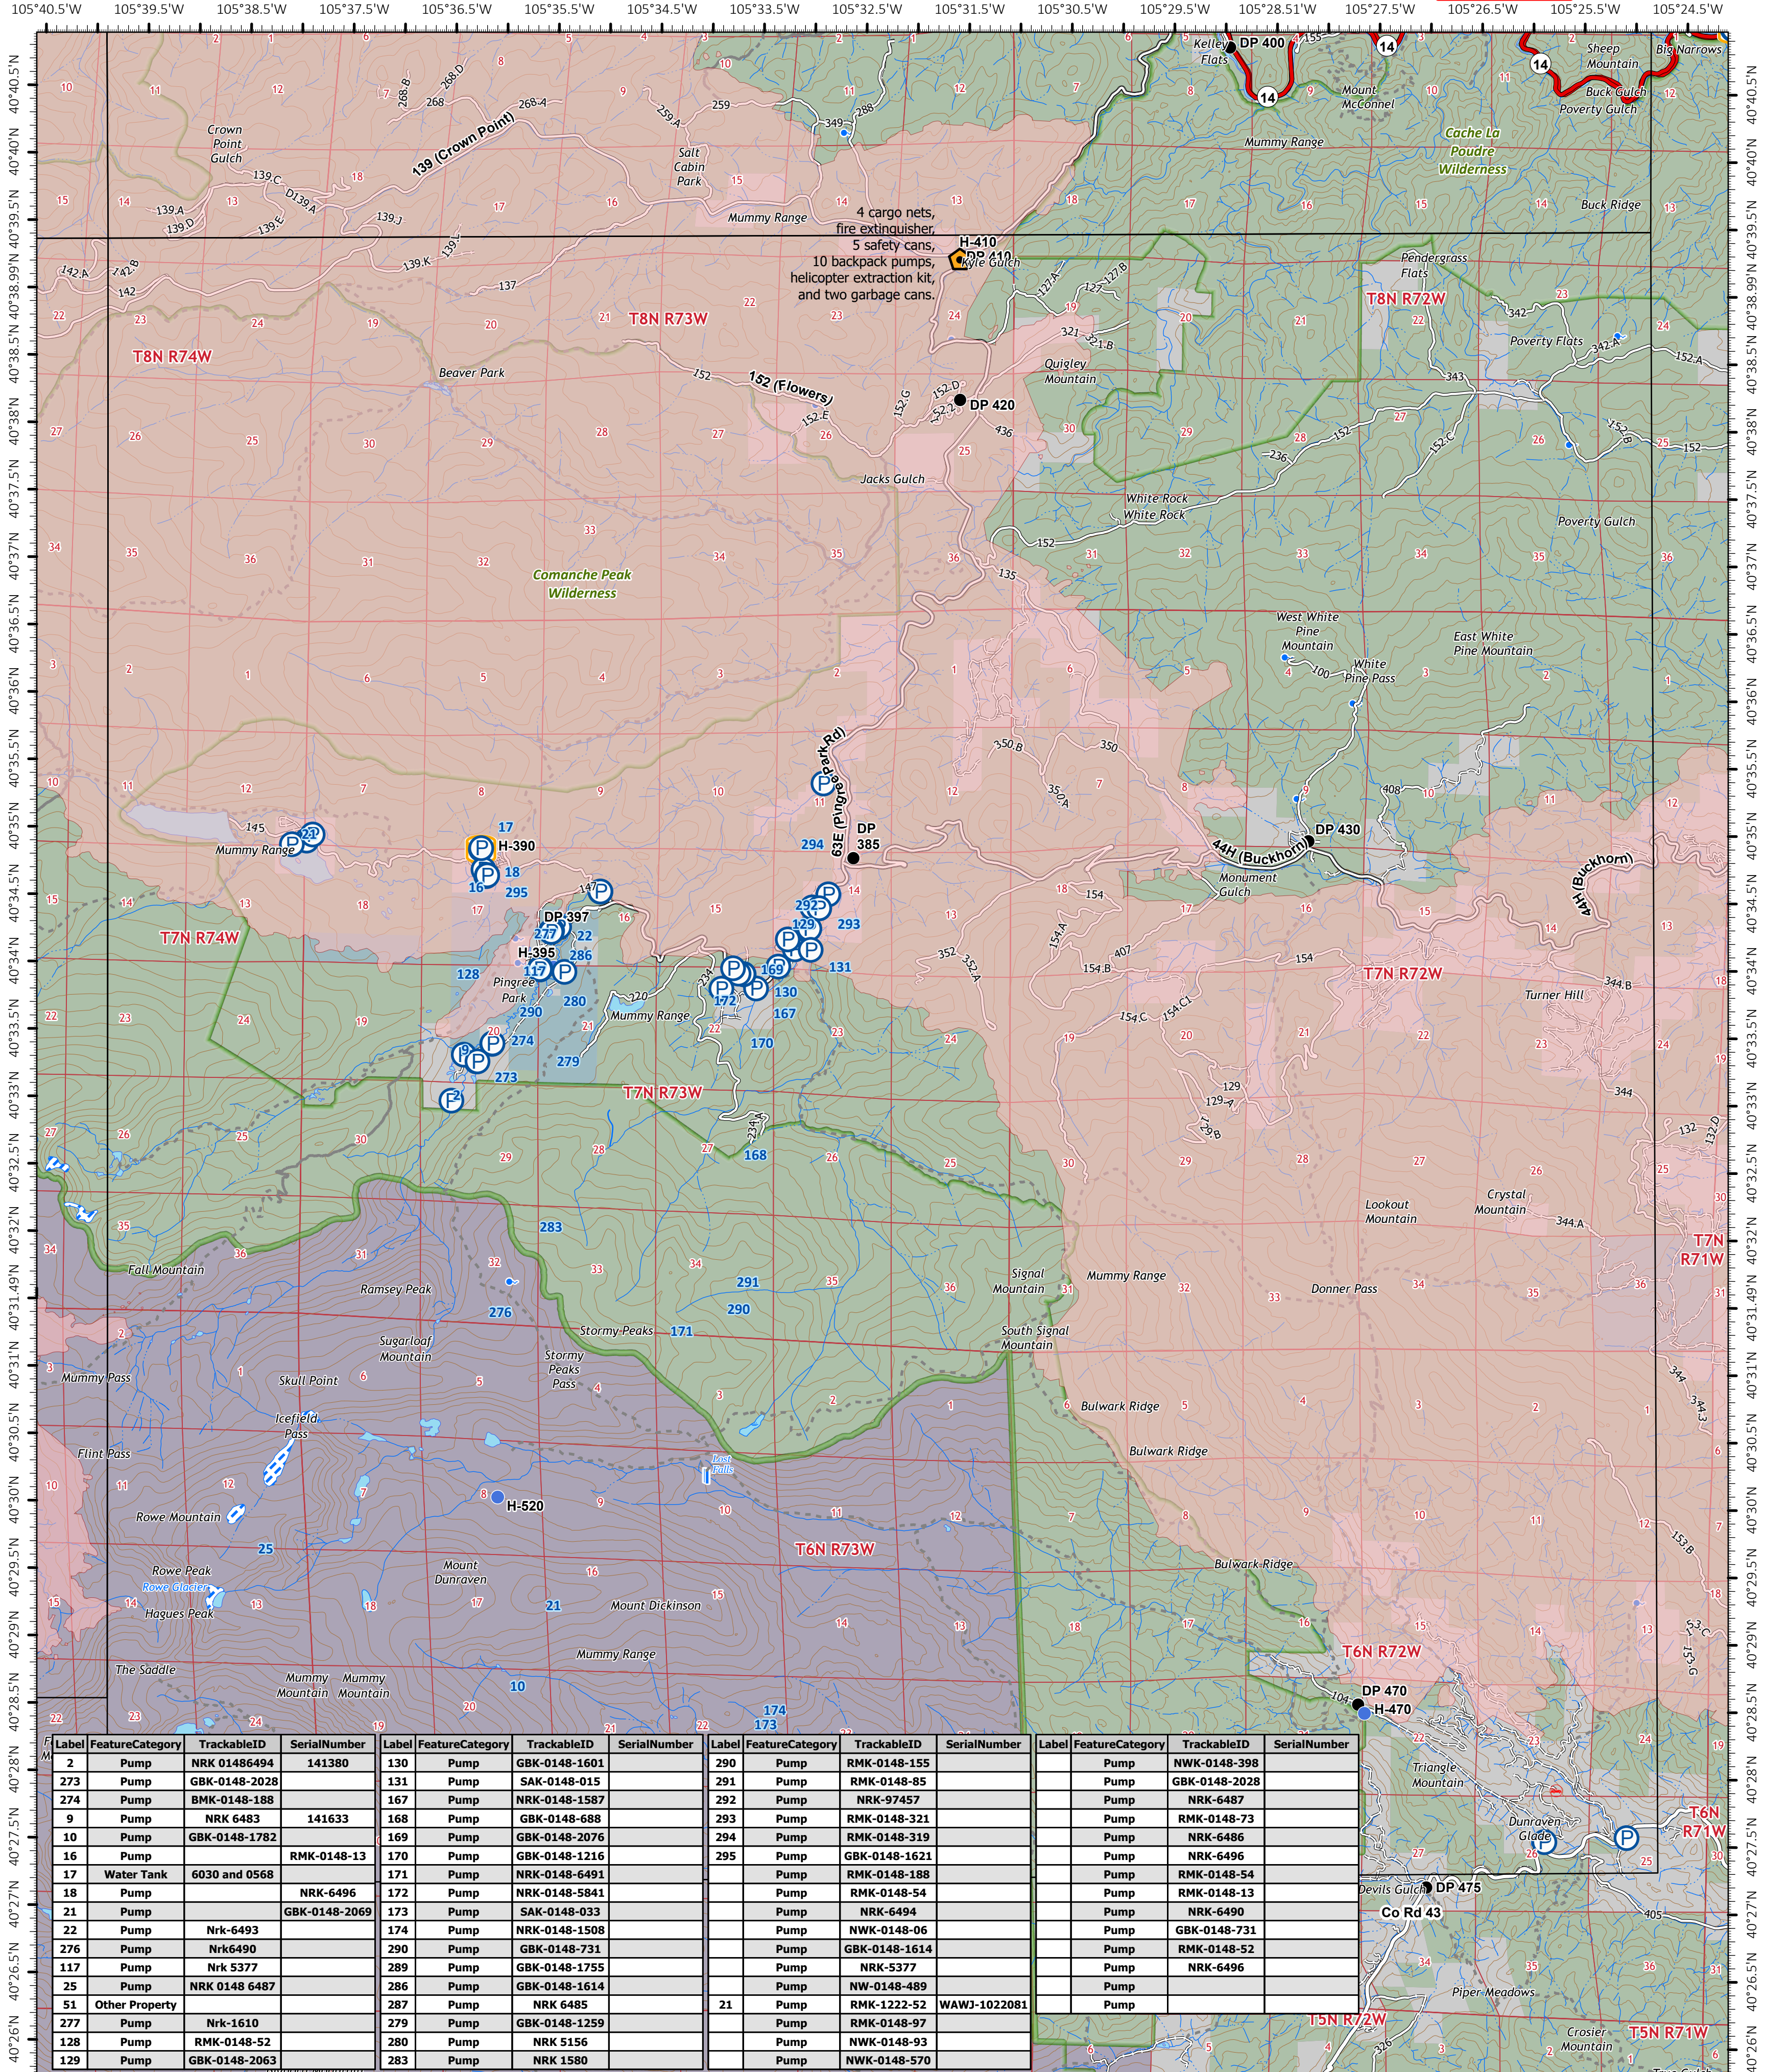

Accountable Property

Southeast

Cameron Peak

CO-ARF-000636

10/18/2020

199,356 acres at 10/17/2020 @ 1430 (MMA + IR)

- P Pump
- W Water Tank
- H Other Property
- Drop Point
- Helispot
- Wildfire Daily Fire Perimeter
- Forest Service
- Private
- State
- NPS (Rocky Mtn National Park)

RM IMT Type 1
10/17/2020 2049
North American 1983 Datum. LatLong Grid

4 cargo nets,
fire extinguisher,
5 safety cans,
10 backpack pumps,
helicopter extraction kit,
and two garbage cans.

Label	FeatureCategory	TrackableID	SerialNumber	Label	FeatureCategory	TrackableID	SerialNumber	Label	FeatureCategory	TrackableID	SerialNumber	Label	FeatureCategory	TrackableID	SerialNumber
2	Pump	NRK 01486494	141380	130	Pump	GBK-0148-1601		290	Pump	RMK-0148-155			Pump	NWK-0148-398	
273	Pump	GBK-0148-2028		131	Pump	SAK-0148-015		291	Pump	RMK-0148-85			Pump	GBK-0148-2028	
274	Pump	BMK-0148-188		167	Pump	NRK-0148-188		292	Pump	NRK-97457			Pump	NRK-6487	
9	Pump	NRK 6483	141633	168	Pump	GBK-0148-688		293	Pump	RMK-0148-321			Pump	RMK-0148-73	
10	Pump	GBK-0148-1782		169	Pump	GBK-0148-2076		294	Pump	RMK-0148-319			Pump	NRK-6486	
16	Pump		RMK-0148-13	170	Pump	GBK-0148-1216		295	Pump	GBK-0148-1621			Pump	NRK-6496	
17	Water Tank	6030 and 0568		171	Pump	NRK-0148-6491			Pump	RMK-0148-188			Pump	RMK-0148-54	
18	Pump		NRK-6496	172	Pump	NRK-0148-5841			Pump	RMK-0148-54			Pump	RMK-0148-13	
21	Pump		GBK-0148-2069	173	Pump	SAK-0148-033			Pump	NRK-6494			Pump	NRK-6490	
22	Pump	Nrk-6493		174	Pump	NRK-0148-1508			Pump	NWK-0148-06			Pump	GBK-0148-731	
276	Pump	Nrk6490		290	Pump	GBK-0148-731			Pump	GBK-0148-1614			Pump	RMK-0148-52	
117	Pump	Nrk 5377		289	Pump	GBK-0148-1755			Pump	NRK-5377			Pump	NRK-6496	
25	Pump	NRK 0148 6487		286	Pump	GBK-0148-1614			Pump	NW-0148-489			Pump		
51	Other Property			287	Pump	NRK 6485		21	Pump	RMK-1222-52	WAWJ-1022081		Pump		
277	Pump	Nrk-1610		279	Pump	GBK-0148-1259			Pump	RMK-0148-97			Pump		
128	Pump	RMK-0148-52		280	Pump	NRK 5156			Pump	NWK-0148-93			Pump		
129	Pump	GBK-0148-2063		283	Pump	NRK 1580			Pump	NWK-0148-570			Pump