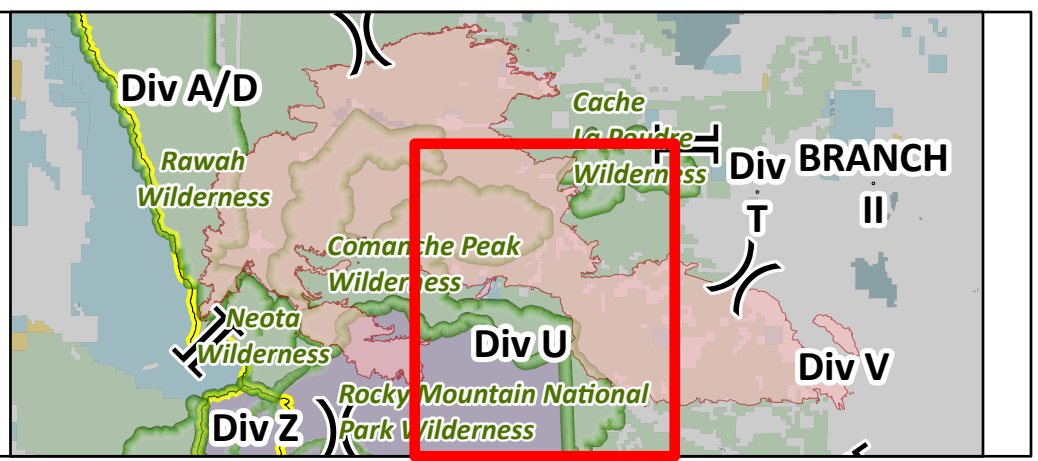

Accountable Property

Southeast

Cameron Peak

CO-ARF-000636

10/18/2020

199,356 acres at 10/17/2020 @ 1430 (MMA + IR)

- P Pump
- W Water Tank
- H Other Property
- Drop Point
- Helispot
- Wildfire Daily Fire Perimeter
- Forest Service
- Private
- State
- NPS (Rocky Mtn National Park)

RM IMT Type 1
10/17/2020 2049
North American 1983 Datum. LatLong Grid

4 cargo nets,
fire extinguisher,
5 safety cans,
10 backpack pumps,
helicopter extraction kit,
and two garbage cans.

Label	FeatureCategory	TrackableID	SerialNumber	Label	FeatureCategory	TrackableID	SerialNumber	Label	FeatureCategory	TrackableID	SerialNumber	Label	FeatureCategory	TrackableID	SerialNumber
2	Pump	NRK 01486494	141380	130	Pump	GBK-0148-1601		290	Pump	RMK-0148-155			Pump	NWK-0148-398	
273	Pump	GBK-0148-2028		131	Pump	SAK-0148-015		291	Pump	RMK-0148-85			Pump	GBK-0148-2028	
274	Pump	BMK-0148-188		167	Pump	NRK-0148-188		292	Pump	NRK-97457			Pump	NRK-6487	
9	Pump	NRK 6483	141633	168	Pump	GBK-0148-688		293	Pump	RMK-0148-321			Pump	RMK-0148-73	
10	Pump	GBK-0148-1782		169	Pump	GBK-0148-2076		294	Pump	RMK-0148-319			Pump	NRK-6486	
16	Pump		RMK-0148-13	170	Pump	GBK-0148-1216		295	Pump	GBK-0148-1621			Pump	NRK-6496	
17	Water Tank	6030 and 0568		171	Pump	NRK-0148-6491			Pump	RMK-0148-188			Pump	RMK-0148-54	
18	Pump		NRK-6496	172	Pump	NRK-0148-5841			Pump	RMK-0148-54			Pump	RMK-0148-13	
21	Pump		GBK-0148-2069	173	Pump	SAK-0148-033			Pump	NRK-6494			Pump	NRK-6490	
22	Pump	Nrk-6493		174	Pump	NRK-0148-1508			Pump	NWK-0148-06			Pump	GBK-0148-731	
276	Pump	Nrk6490		290	Pump	GBK-0148-731			Pump	GBK-0148-1614			Pump	RMK-0148-52	
117	Pump	Nrk 5377		289	Pump	GBK-0148-1755			Pump	NRK-5377			Pump	NRK-6496	
25	Pump	NRK 0148 6487		286	Pump	GBK-0148-1614			Pump	NW-0148-489			Pump		
51	Other Property			287	Pump	NRK 6485		21	Pump	RMK-1222-52	WAWJ-1022081		Pump		
277	Pump	Nrk-1610		279	Pump	GBK-0148-1259			Pump	RMK-0148-97			Pump		
128	Pump	RMK-0148-52		280	Pump	NRK 5156			Pump	NWK-0148-93			Pump		
129	Pump	GBK-0148-2063		283	Pump	NRK 1580			Pump	NWK-0148-570			Pump