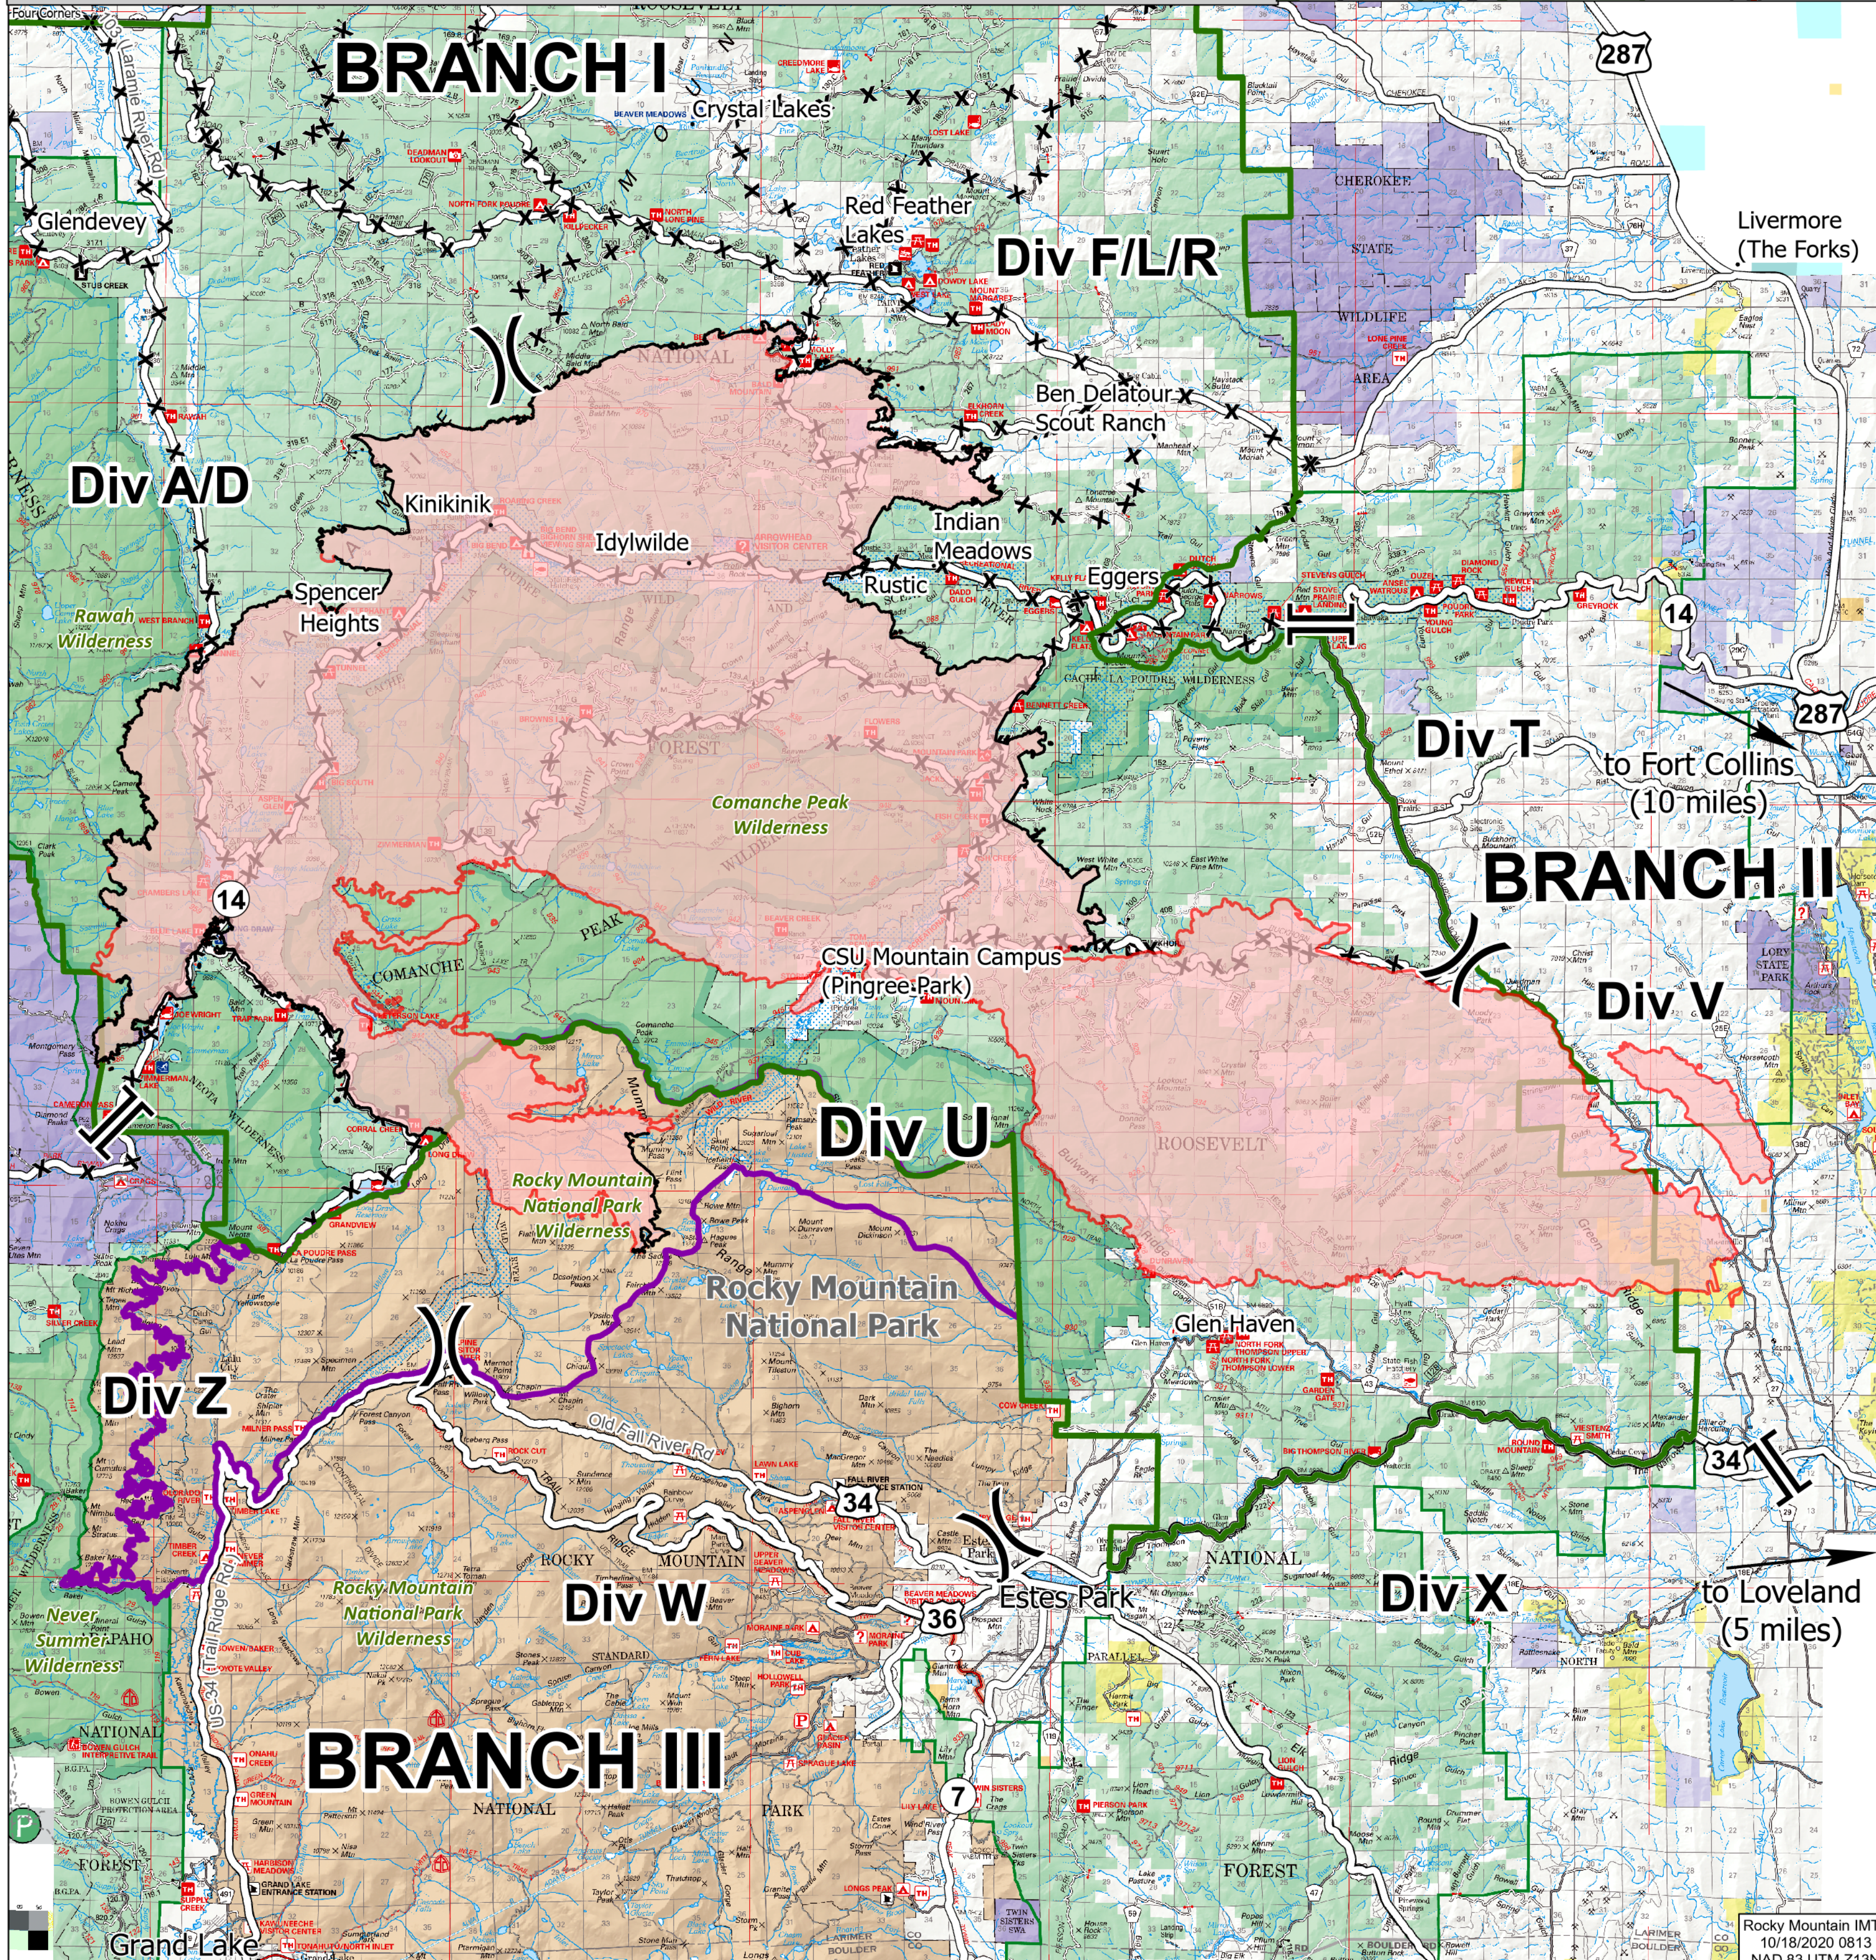

Public Information Cameron Peak

CO-ARF-000636

10/18/2020

IR 10/17/2020 @ 2147

203,253 acres

62% contained

- NIROPS Heat Perimeter
- Contained Line
- National Forest Closure Area, 10/11
- National Park Closure Area, 9/6
- Road Closure
- Trail
- Primary Route
- Division Break
- Branch Break

Vicinity Map

to Fort Collins
(10 miles)

to Loveland
(5 miles)