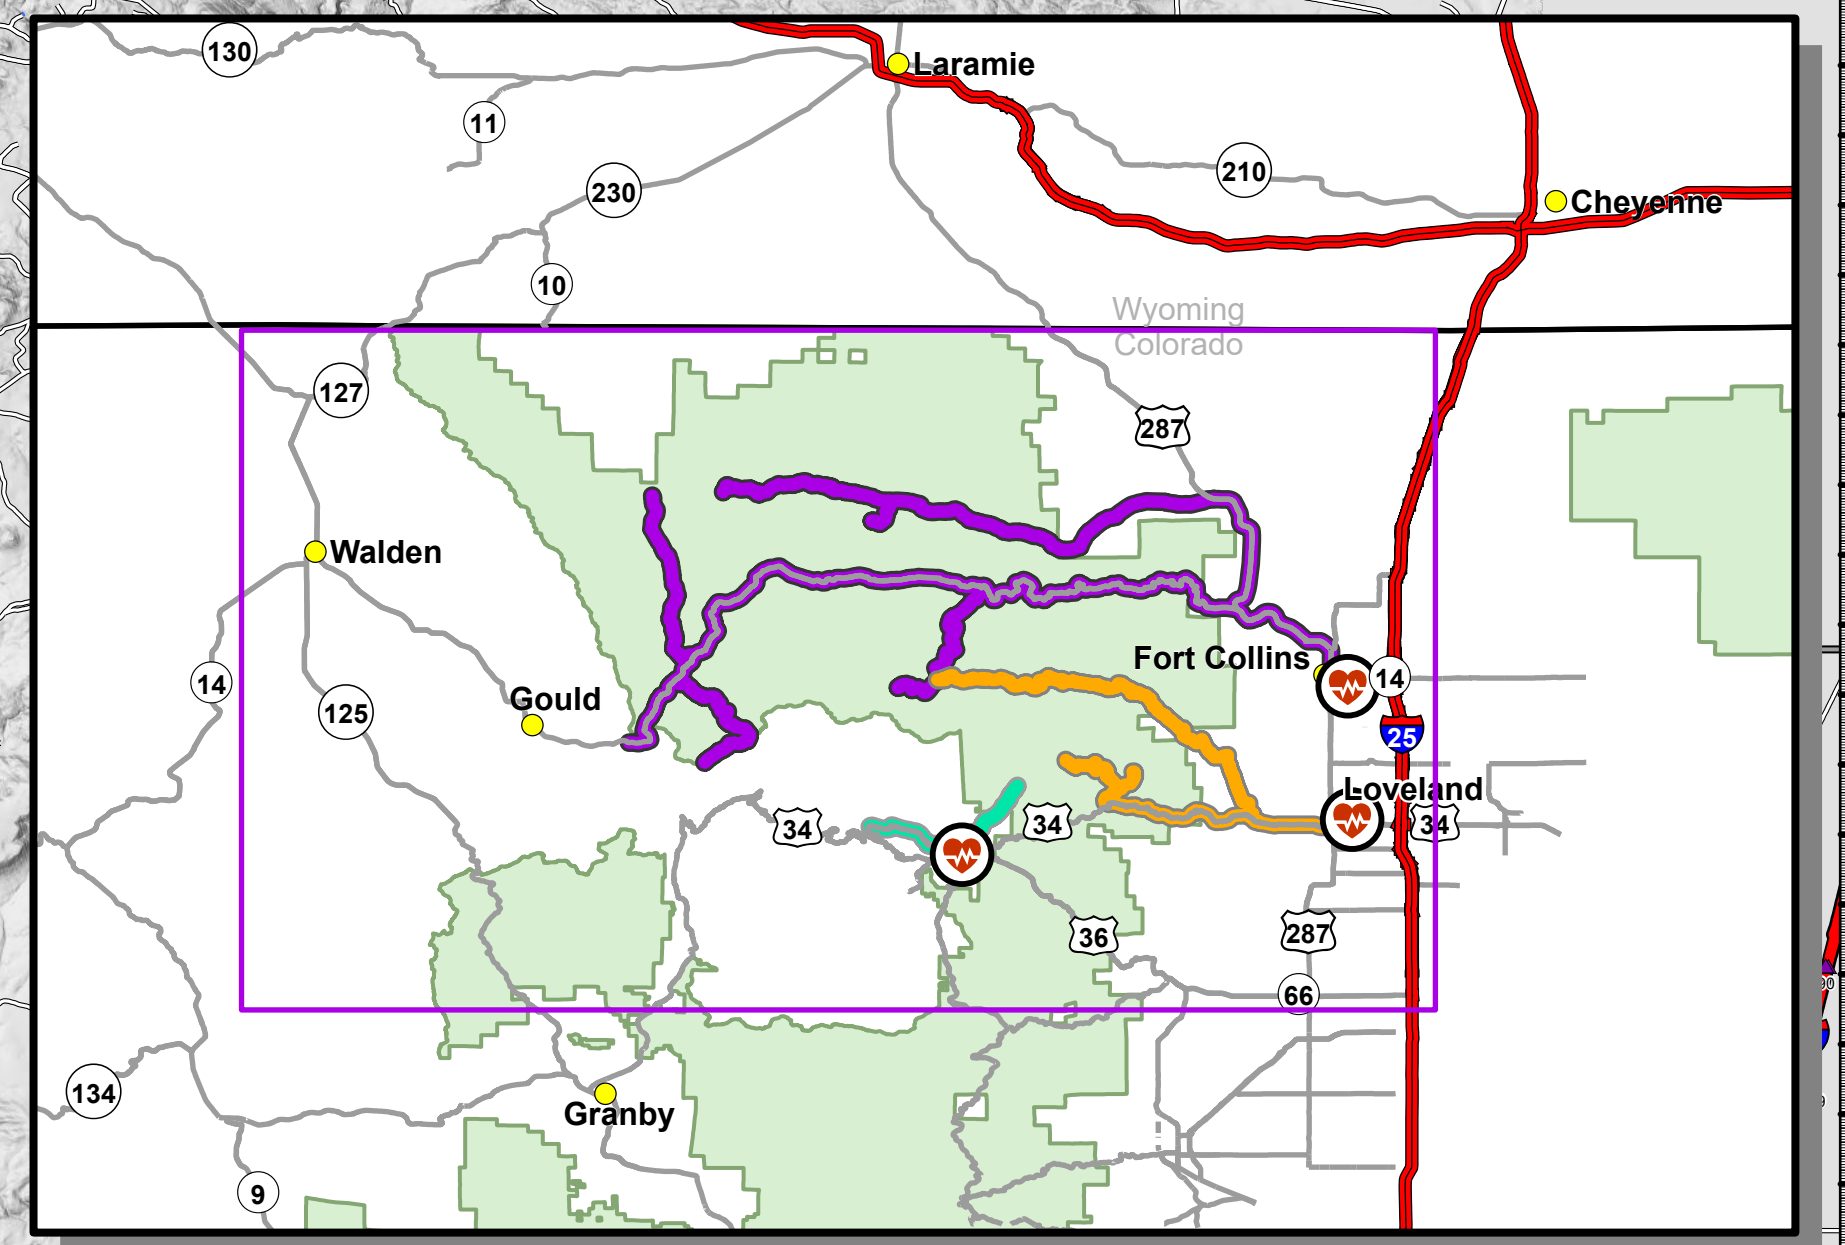

# Medical Ground Transportation

Cameron Peak  
CO-ARF-000636

10/19/2020

203,253 acres at 10/17/2020 @ 2147

- Aerial Hazard
- Bridge
- Camp
- Value at Risk
- Closure
- Dip Site
- Drop Point
- Fire Station
- Gate
- Hazard
- Helibase
- Unimproved Landing Area
- Helispot
- Incident Command Post
- Internet Access
- Mobile Weather Unit
- Resource Location
- Retardant/Mud Pit
- Safety Zone
- Sling Site
- Staging Area
- Stream Crossing
- Water Source
- Restricted Water Source
- Water Development or Draft Site
- Value at Risk
- Other
- Division Break
- Branch Break
- Uncontrolled Fire Edge
- Contained Line
- Completed Dozer Line
- Completed Hand Line
- Access or Improved Road
- Line Break Completed
- Fire Break Planned or Incomplete
- Wildfire Daily Fire Perimeter
- US or State Highway
- Primary or County Road
- Arterial or Collector Road
- Minor or Local Road
- Highway Mile Marker

- Estes Park Medical Center
- McKee Medical Center
- Poudre Valley Hospital
- Hospital
- Ambulance Transfer

LocationName	DestinationHospital	ETA to Hospital
DP 475	Estes Park Medical Center	19 min
Old Fall River Rd	Estes Park Medical Center	22 min

LocationName	DestinationHospital	ETA to Hospital
Ambulance Transfer: Loveland	McKee Medical Center	30 min
Cedar Park	McKee Medical Center	45 min
DP 385	McKee Medical Center	1 hr 23 min
DP 430	McKee Medical Center	1 hr 15 min
Storm Mountain	McKee Medical Center	45 min

LocationName	DestinationHospital	ETA to Hospital
156 Long Draw Rd	Poudre Valley Hospital	2 hrs 10 min
Ambulance Transfer: DP-400	Poudre Valley Hospital	55 min
Ambulance Transfer: Fort Collins	Poudre Valley Hospital	33 min
CSU Mountain Campus	Poudre Valley Hospital	1 hr 45 min
DP 170	Poudre Valley Hospital	1 hr 13 min
DP 540	Poudre Valley Hospital	1 hr 50 min
Foxtrot Spike	Poudre Valley Hospital	1 hr 33 min
Romeo Spike	Poudre Valley Hospital	1 hr 8 min
Stub Creek Work Center	Poudre Valley Hospital	2 hr 20 min