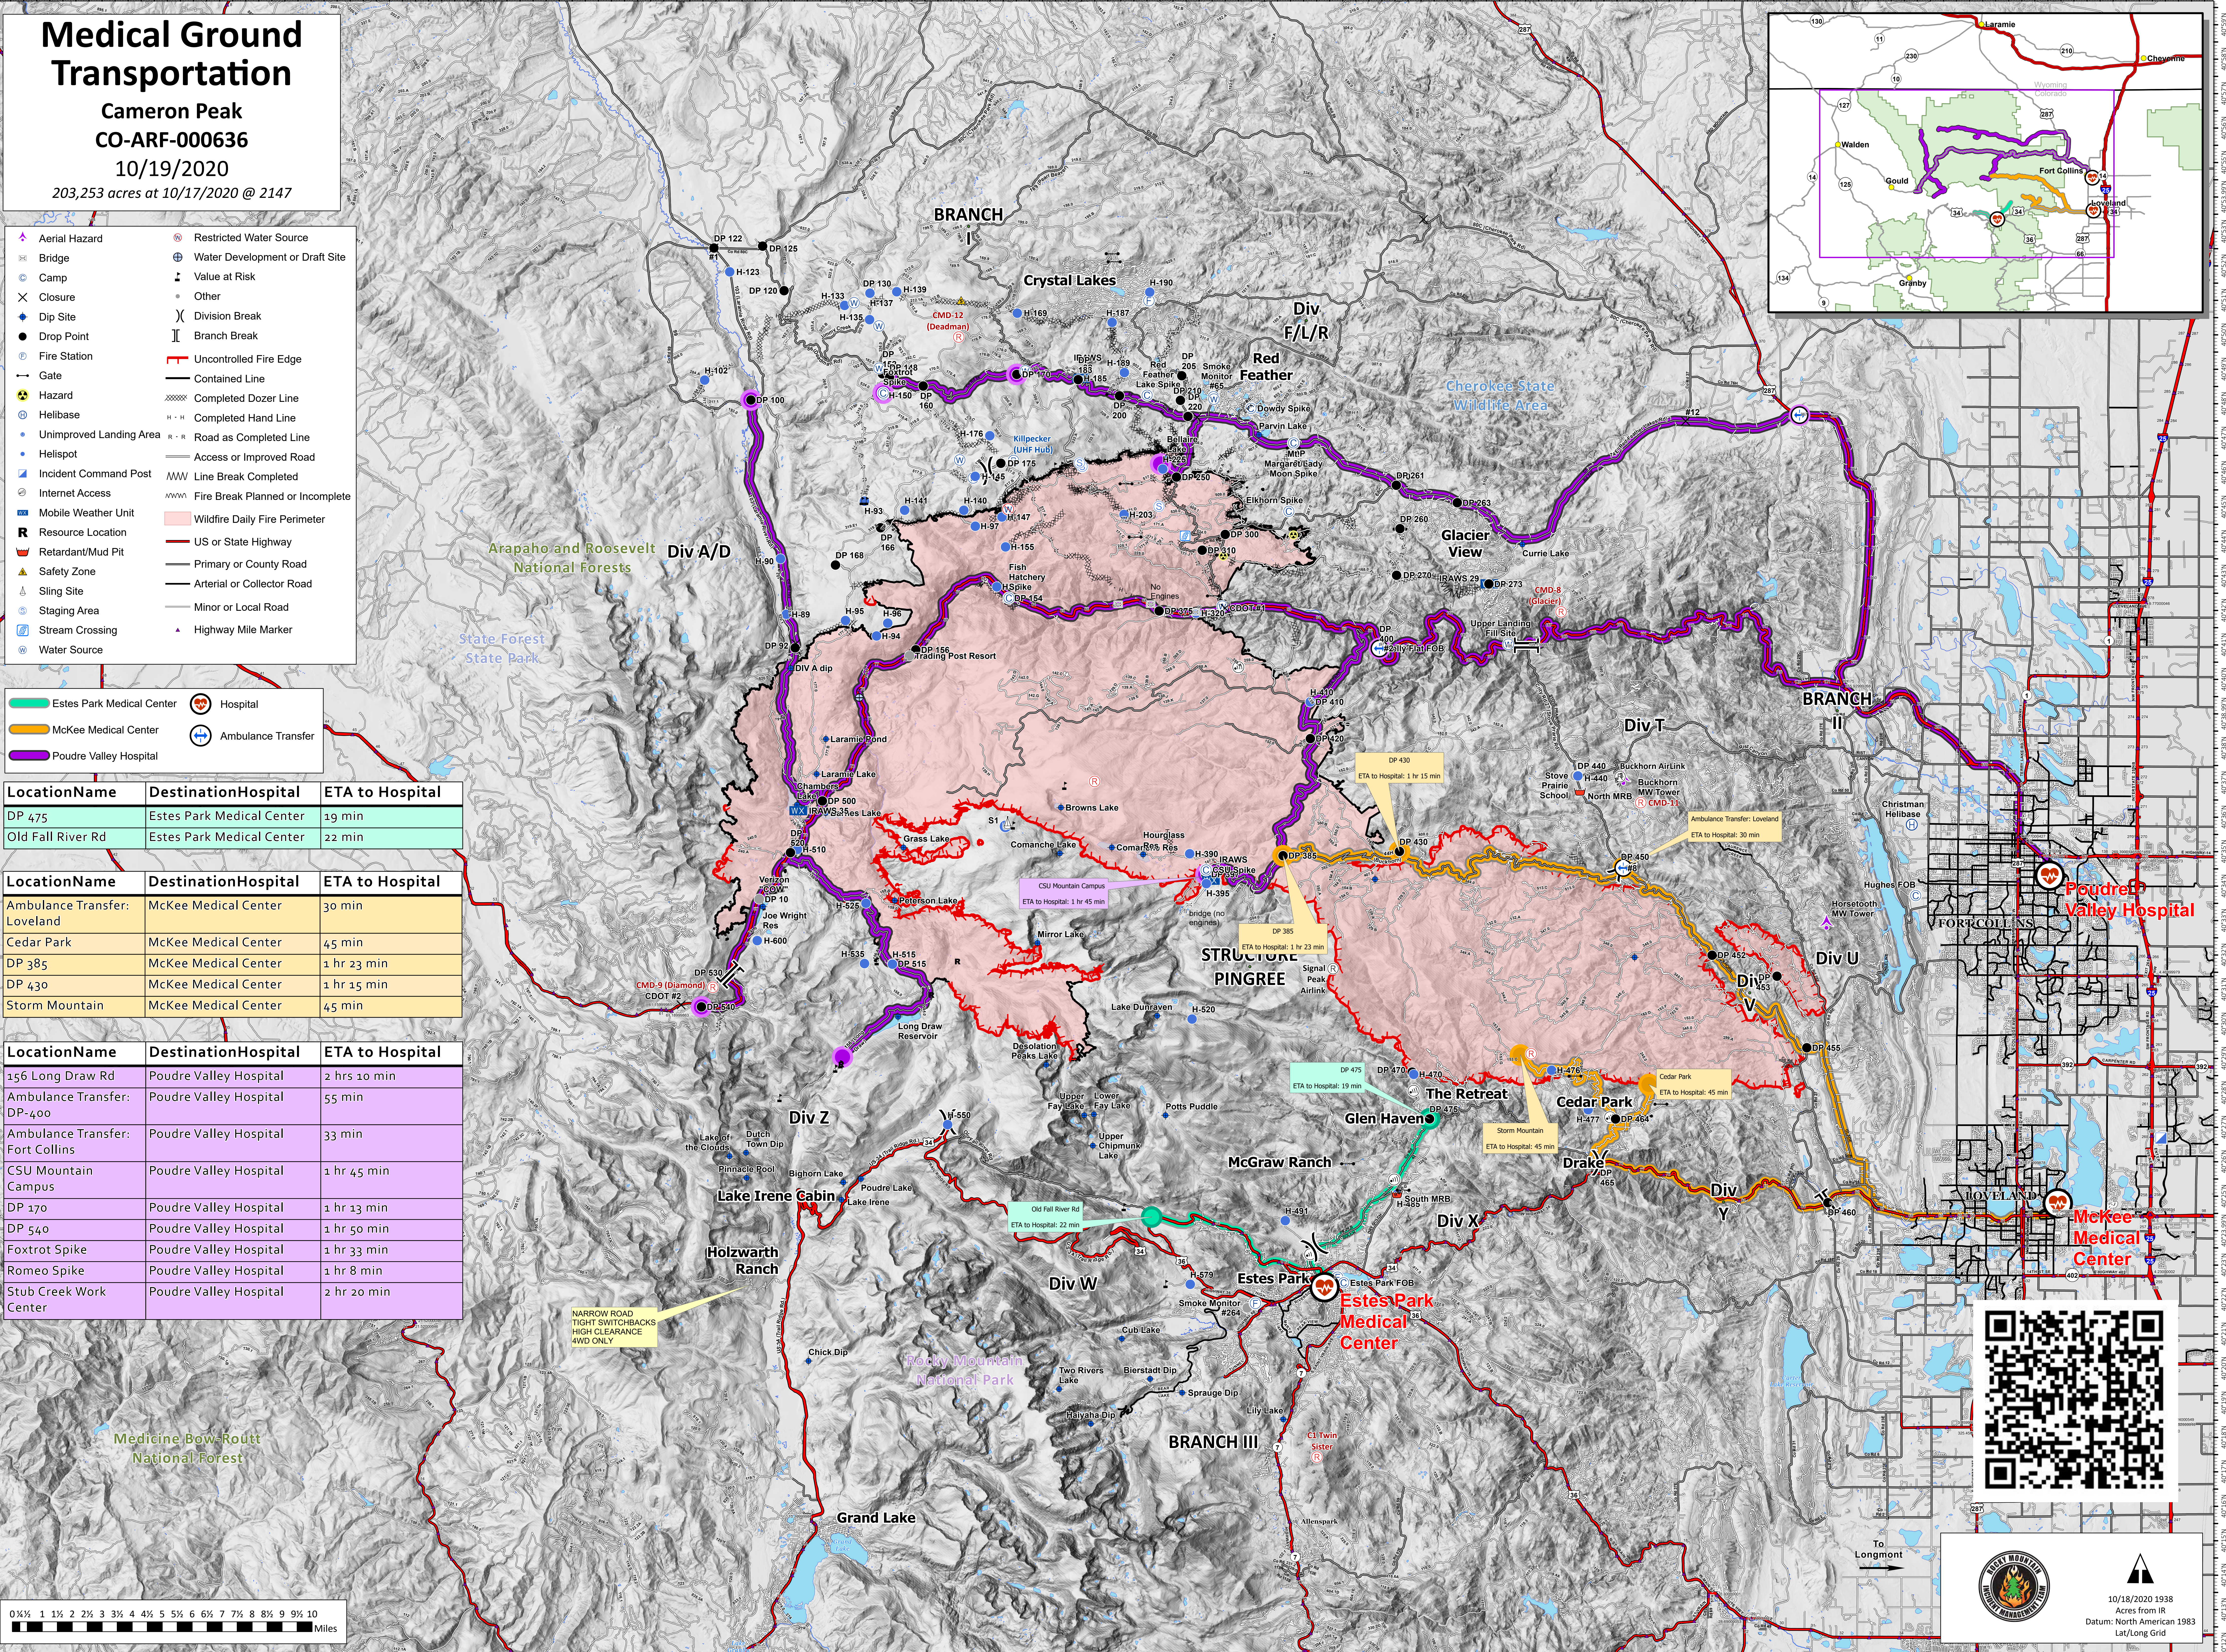

# Medical Ground Transportation

Cameron Peak  
CO-ARF-000636

10/19/2020

203,253 acres at 10/17/2020 @ 2147

- Aerial Hazard
- Bridge
- Camp
- Value at Risk
- Closure
- Dip Site
- Drop Point
- Fire Station
- Gate
- Hazard
- Helibase
- Unimproved Landing Area
- Helispot
- Incident Command Post
- Internet Access
- Mobile Weather Unit
- Resource Location
- Retardant/Mud Pit
- Safety Zone
- Sling Site
- Staging Area
- Stream Crossing
- Water Source
- Restricted Water Source
- Water Development or Draft Site
- Value at Risk
- Other
- Division Break
- Branch Break
- Uncontrolled Fire Edge
- Contained Line
- Completed Dozer Line
- Completed Hand Line
- Access or Improved Road
- Line Break Completed
- Fire Break Planned or Incomplete
- Wildfire Daily Fire Perimeter
- US or State Highway
- Primary or County Road
- Arterial or Collector Road
- Minor or Local Road
- Highway Mile Marker

- Estes Park Medical Center
- McKee Medical Center
- Poudre Valley Hospital
- Hospital
- Ambulance Transfer

LocationName	DestinationHospital	ETA to Hospital
DP 475	Estes Park Medical Center	19 min
Old Fall River Rd	Estes Park Medical Center	22 min

LocationName	DestinationHospital	ETA to Hospital
Ambulance Transfer: Loveland	McKee Medical Center	30 min
Cedar Park	McKee Medical Center	45 min
DP 385	McKee Medical Center	1 hr 23 min
DP 430	McKee Medical Center	1 hr 15 min
Storm Mountain	McKee Medical Center	45 min

LocationName	DestinationHospital	ETA to Hospital
156 Long Draw Rd	Poudre Valley Hospital	2 hrs 10 min
Ambulance Transfer: DP-400	Poudre Valley Hospital	55 min
Ambulance Transfer: Fort Collins	Poudre Valley Hospital	33 min
CSU Mountain Campus	Poudre Valley Hospital	1 hr 45 min
DP 170	Poudre Valley Hospital	1 hr 13 min
DP 540	Poudre Valley Hospital	1 hr 50 min
Foxtrot Spike	Poudre Valley Hospital	1 hr 33 min
Romeo Spike	Poudre Valley Hospital	1 hr 8 min
Stub Creek Work Center	Poudre Valley Hospital	2 hr 20 min