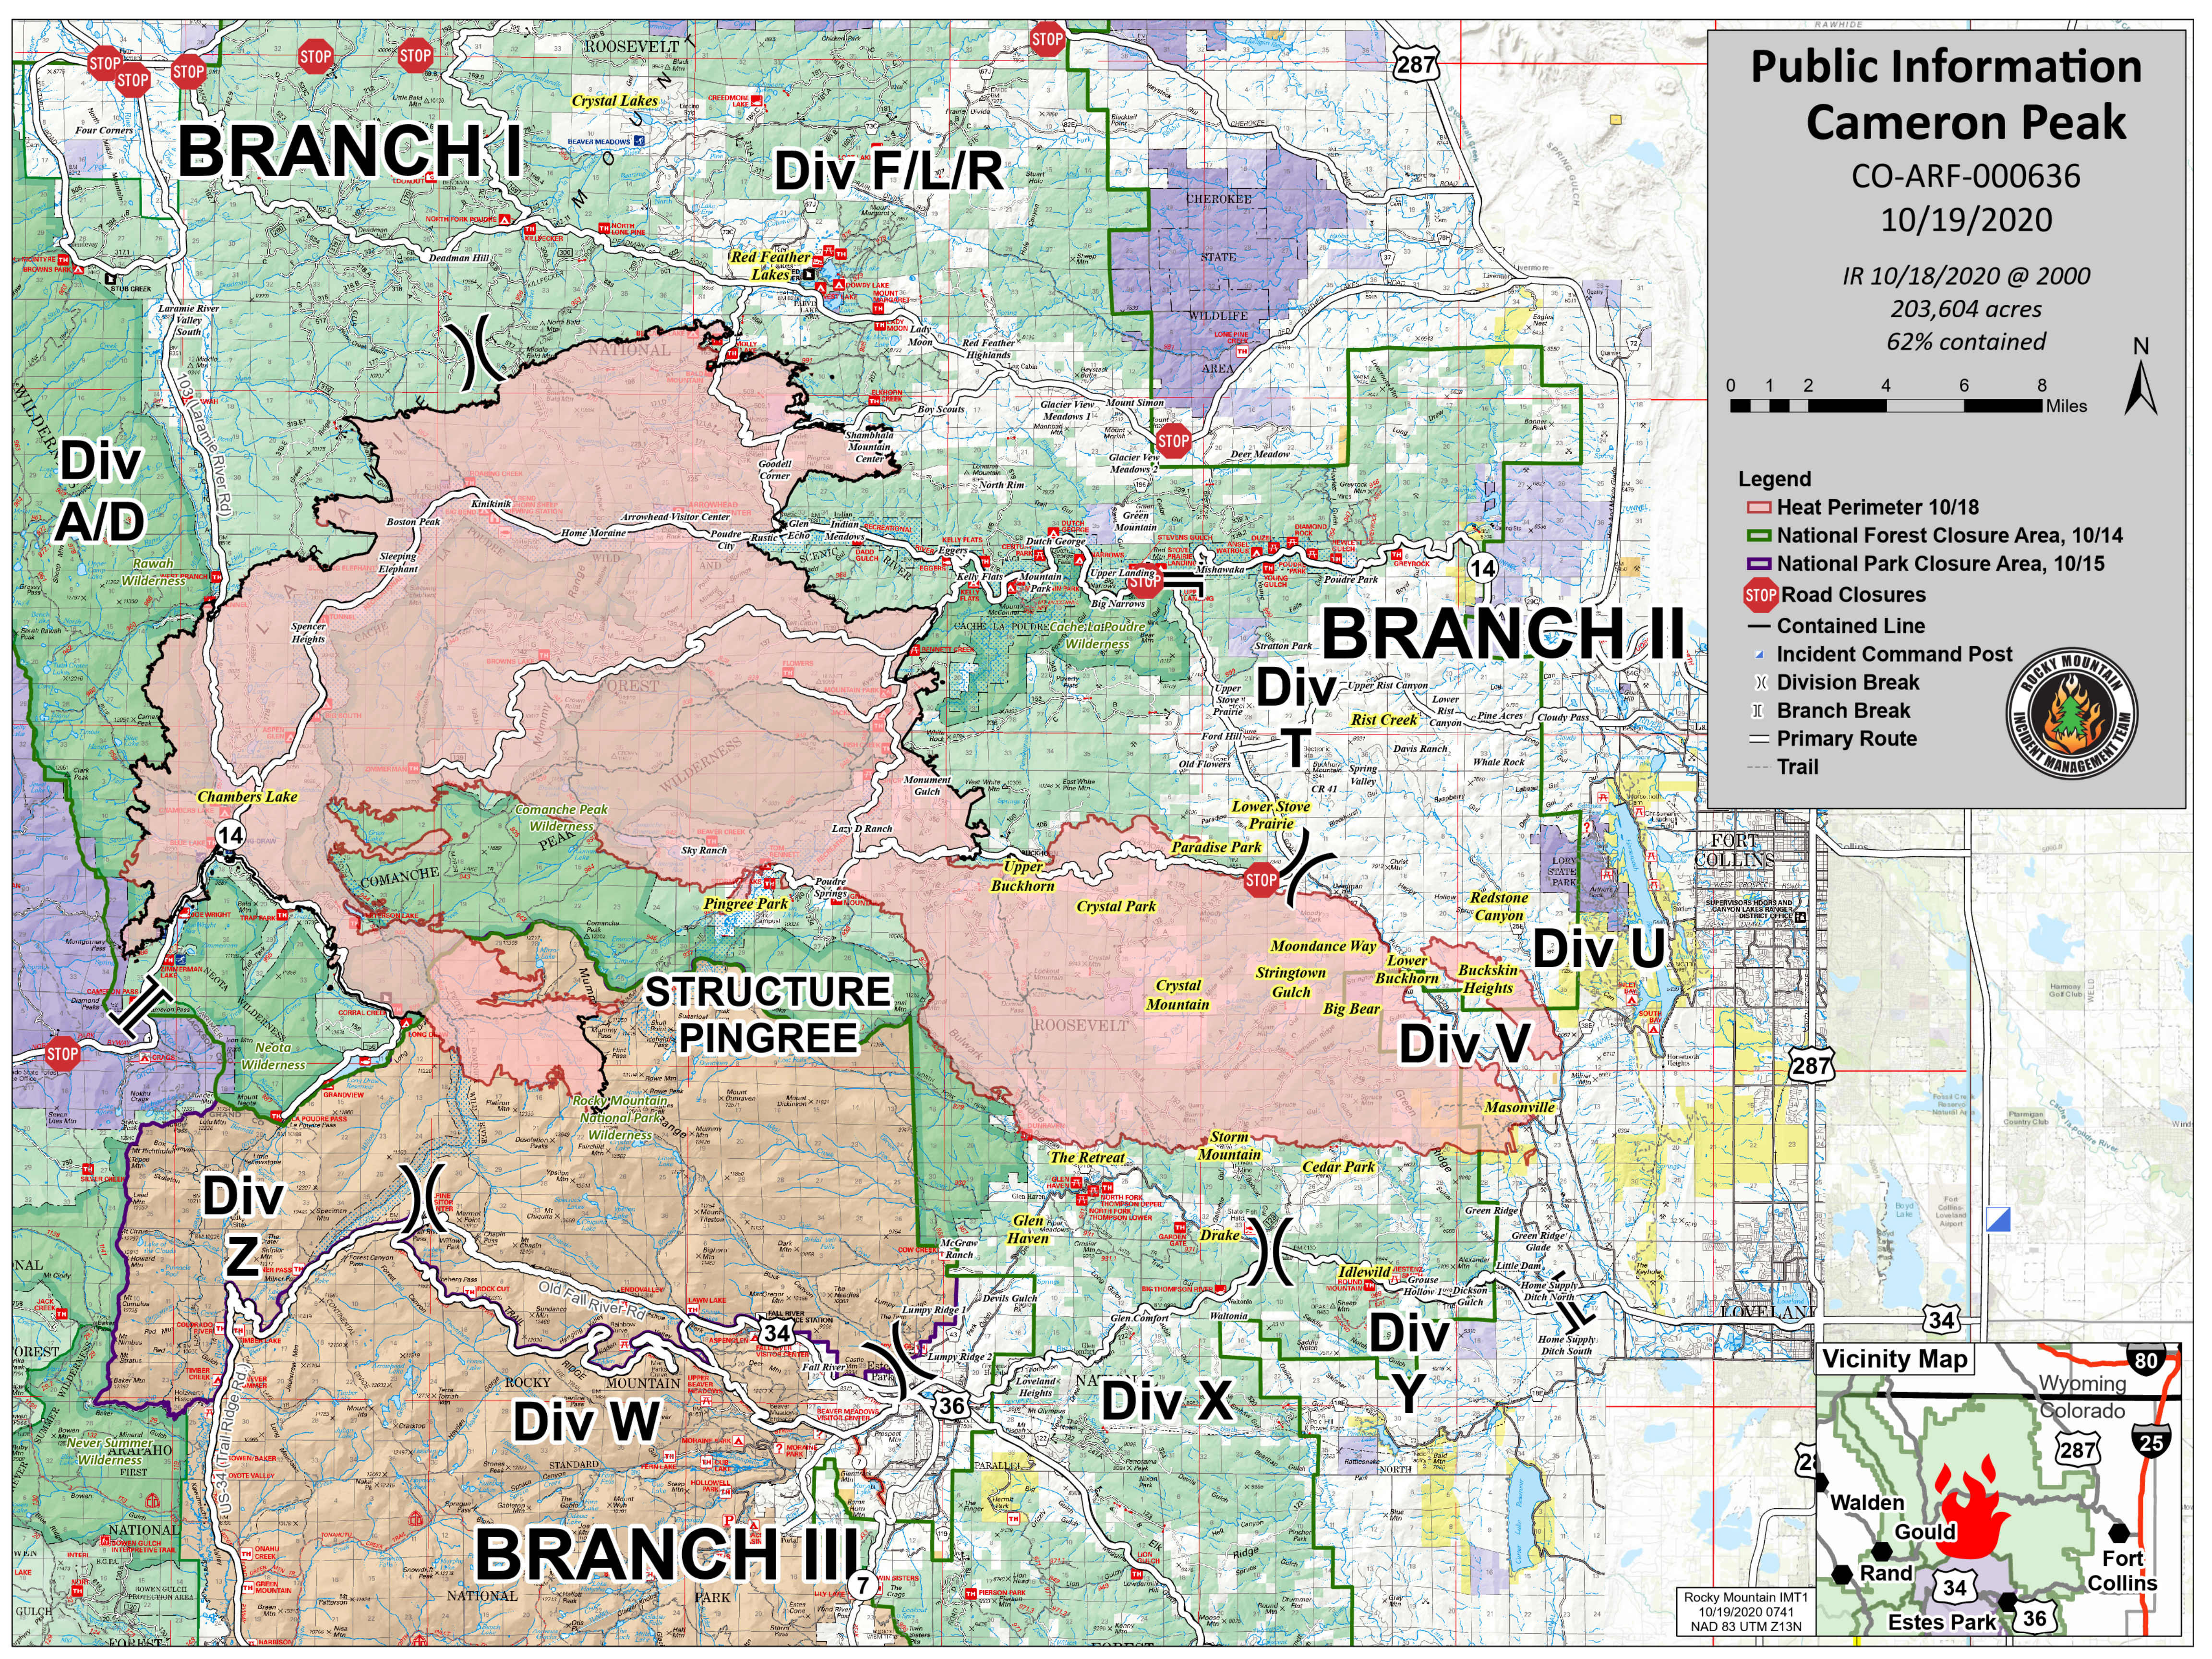

# Public Information Cameron Peak

CO-ARF-000636  
10/19/2020

IR 10/18/2020 @ 2000  
203,604 acres  
62% contained

### Legend

- Heat Perimeter 10/18
- National Forest Closure Area, 10/14
- National Park Closure Area, 10/15
- Road Closures
- Contained Line
- Incident Command Post
- Division Break
- Branch Break
- Primary Route
- Trail

Rocky Mountain IMT1  
10/19/2020 0741  
NAD 83 UTM Z13N