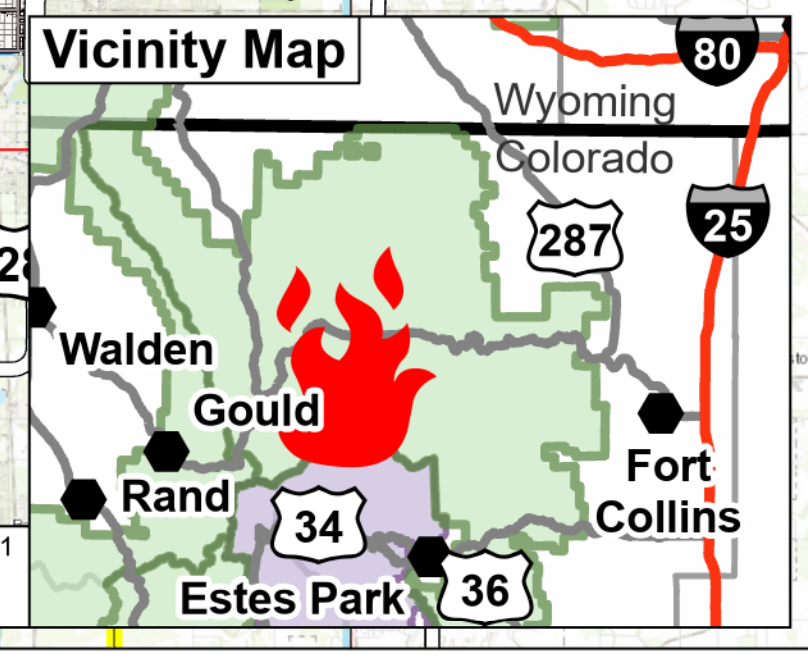

# Public Information Cameron Peak

CO-ARF-000636  
10/19/2020

IR 10/18/2020 @ 2000  
203,604 acres  
62% contained

### Legend

- Heat Perimeter 10/18
- National Forest Closure Area, 10/14
- National Park Closure Area, 10/15
- Road Closures
- Contained Line
- Incident Command Post
- Division Break
- Branch Break
- Primary Route
- Trail