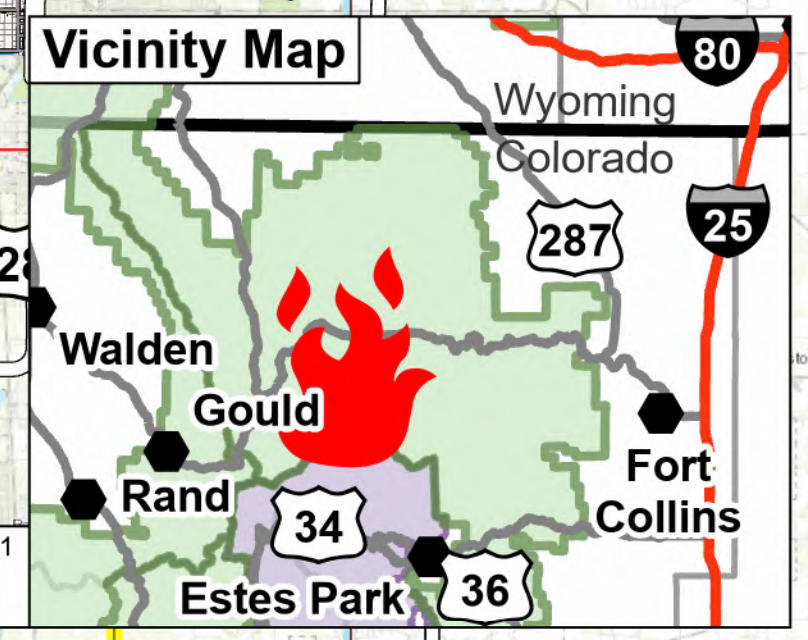

Public Information Cameron Peak

CO-ARF-000636
10/20/2020

IR 10/19/2020 @ 1517
204,404 acres
51% contained

- Legend**
- Heat Perimeter 10/18
 - National Forest Closure Area, 10/14
 - National Park Closure Area, 10/15
 - STOP Road Closures
 - Contained Line
 - ▲ Incident Command Post
 - ⌋ Division Break
 - ⌋ Branch Break
 - Primary Route
 - Trail