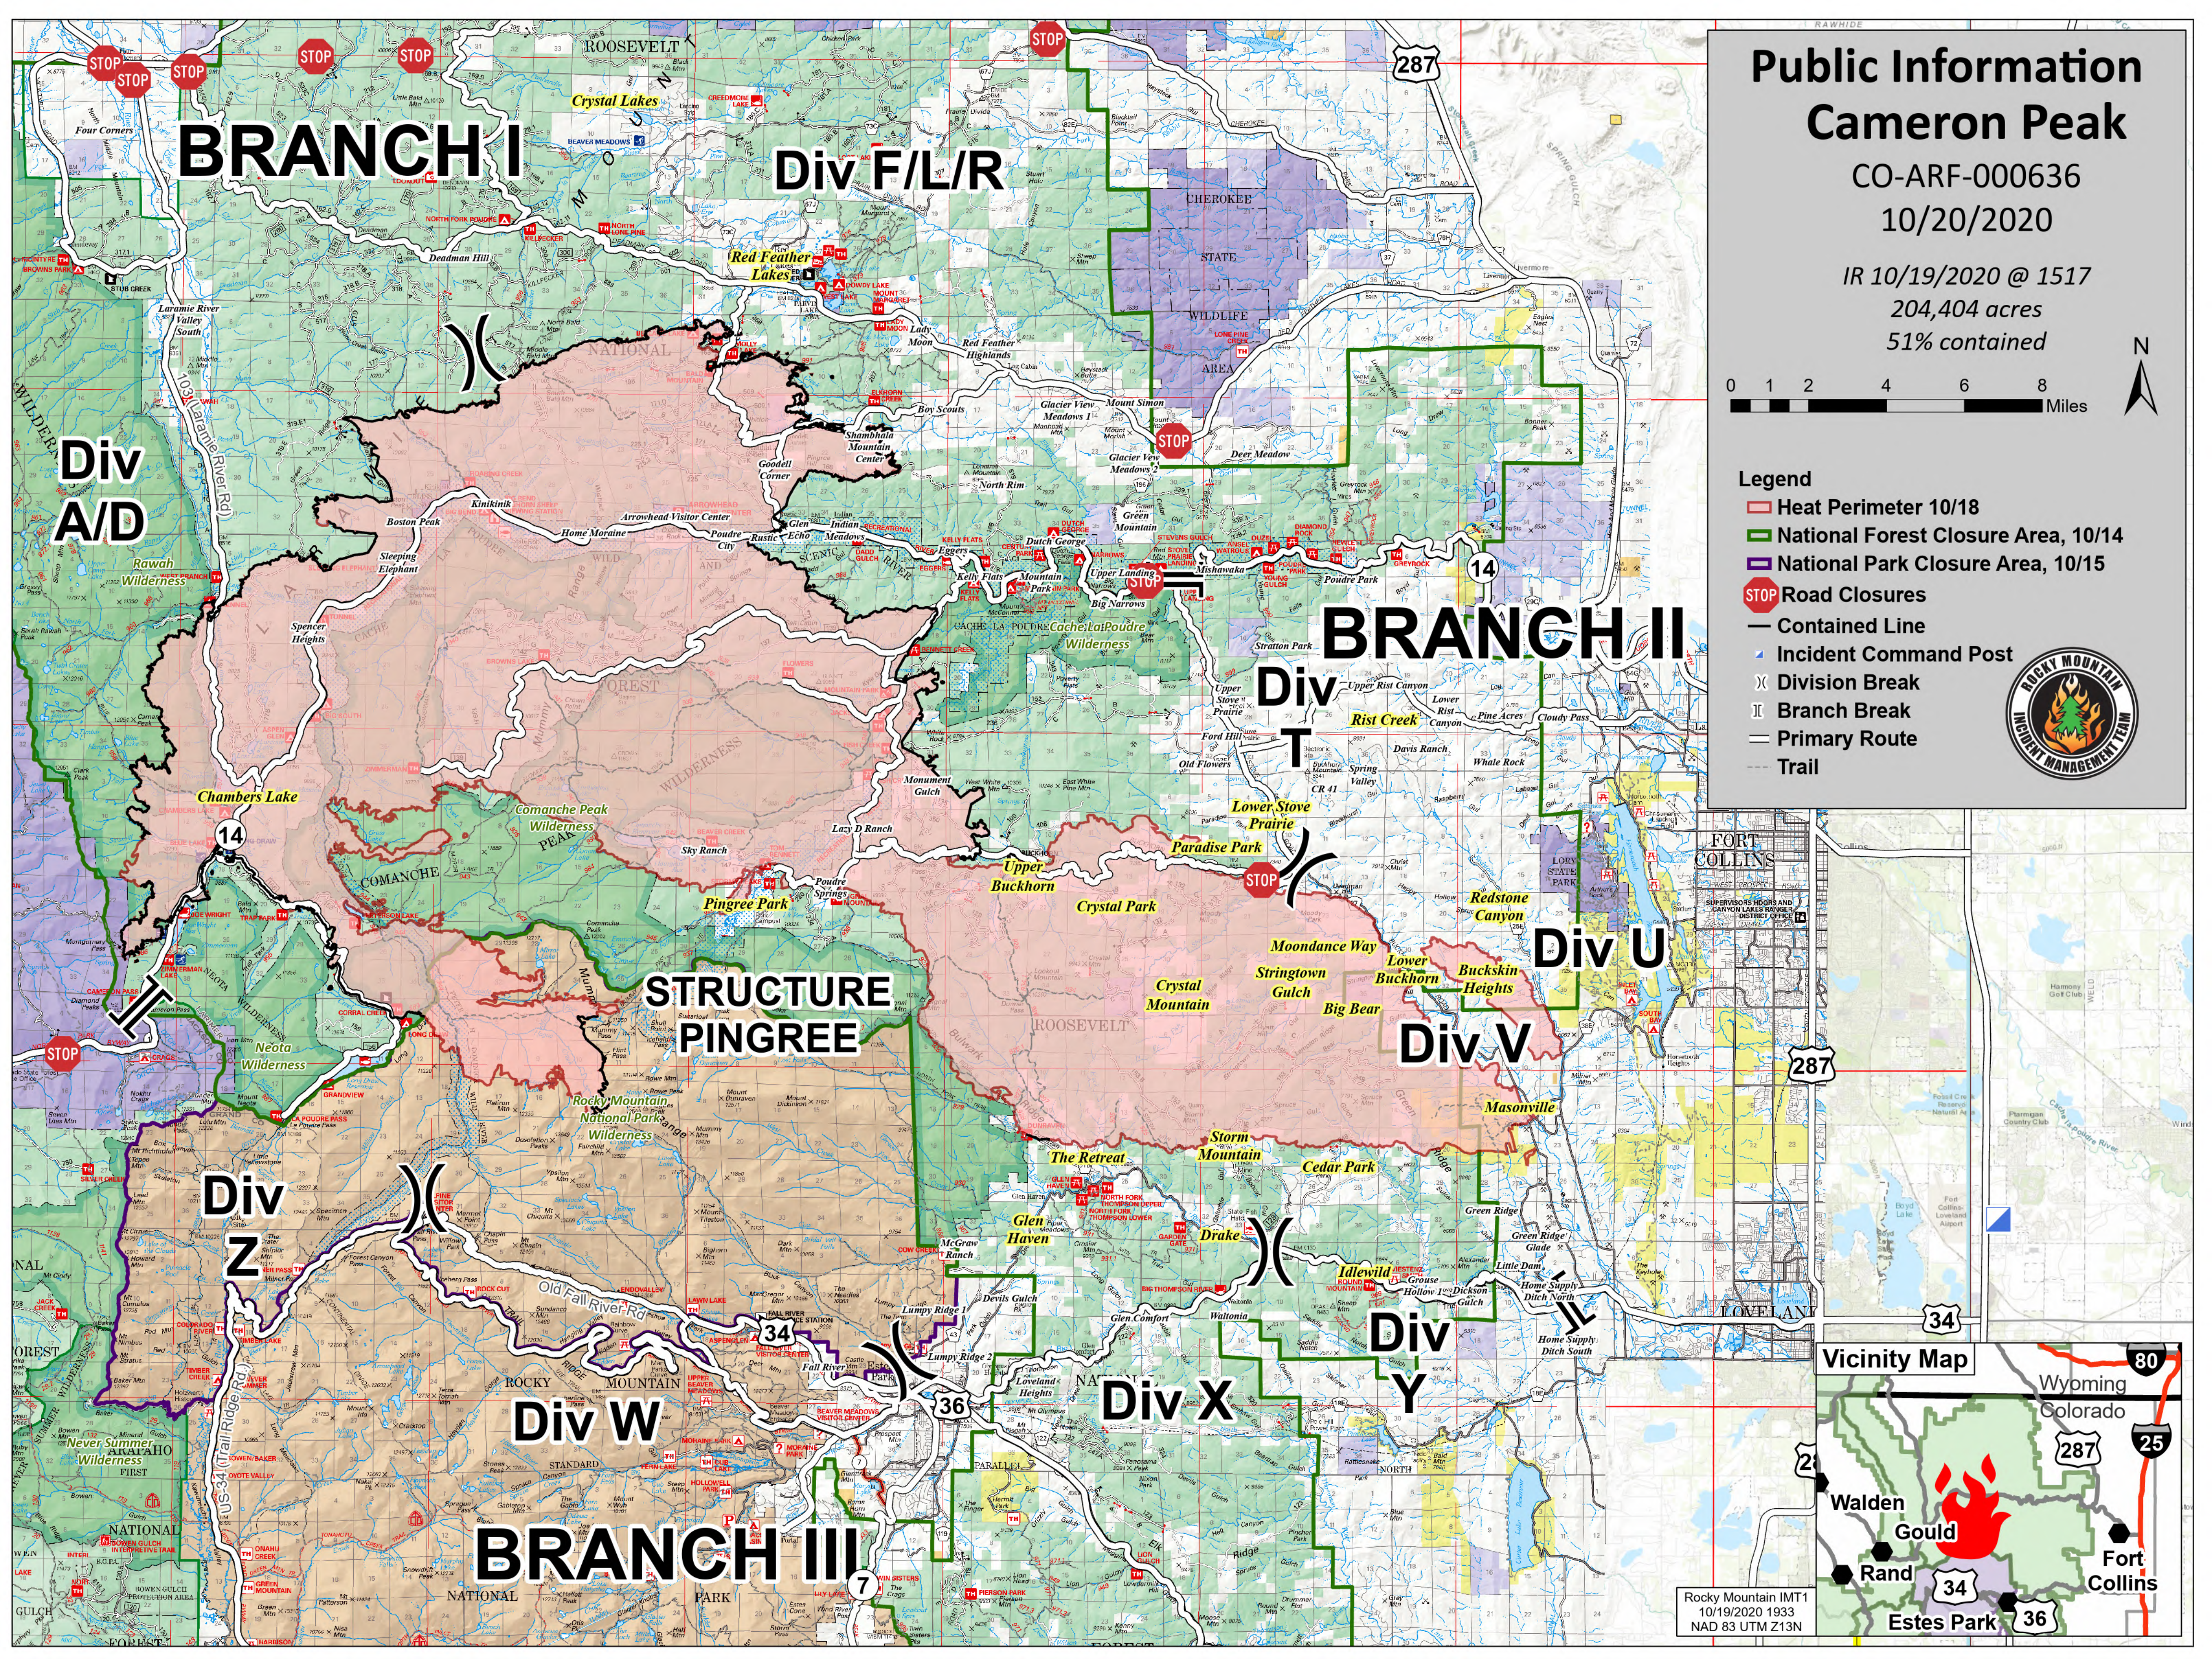

Public Information Cameron Peak

CO-ARF-000636
10/20/2020

IR 10/19/2020 @ 1517
204,404 acres
51% contained

- Legend**
- Heat Perimeter 10/18
 - National Forest Closure Area, 10/14
 - National Park Closure Area, 10/15
 - STOP Road Closures
 - Contained Line
 - ▲ Incident Command Post
 - ⌋ Division Break
 - ⌋ Branch Break
 - Primary Route
 - Trail

Rocky Mountain IMT1
10/19/2020 1933
NAD 83 UTM Z13N