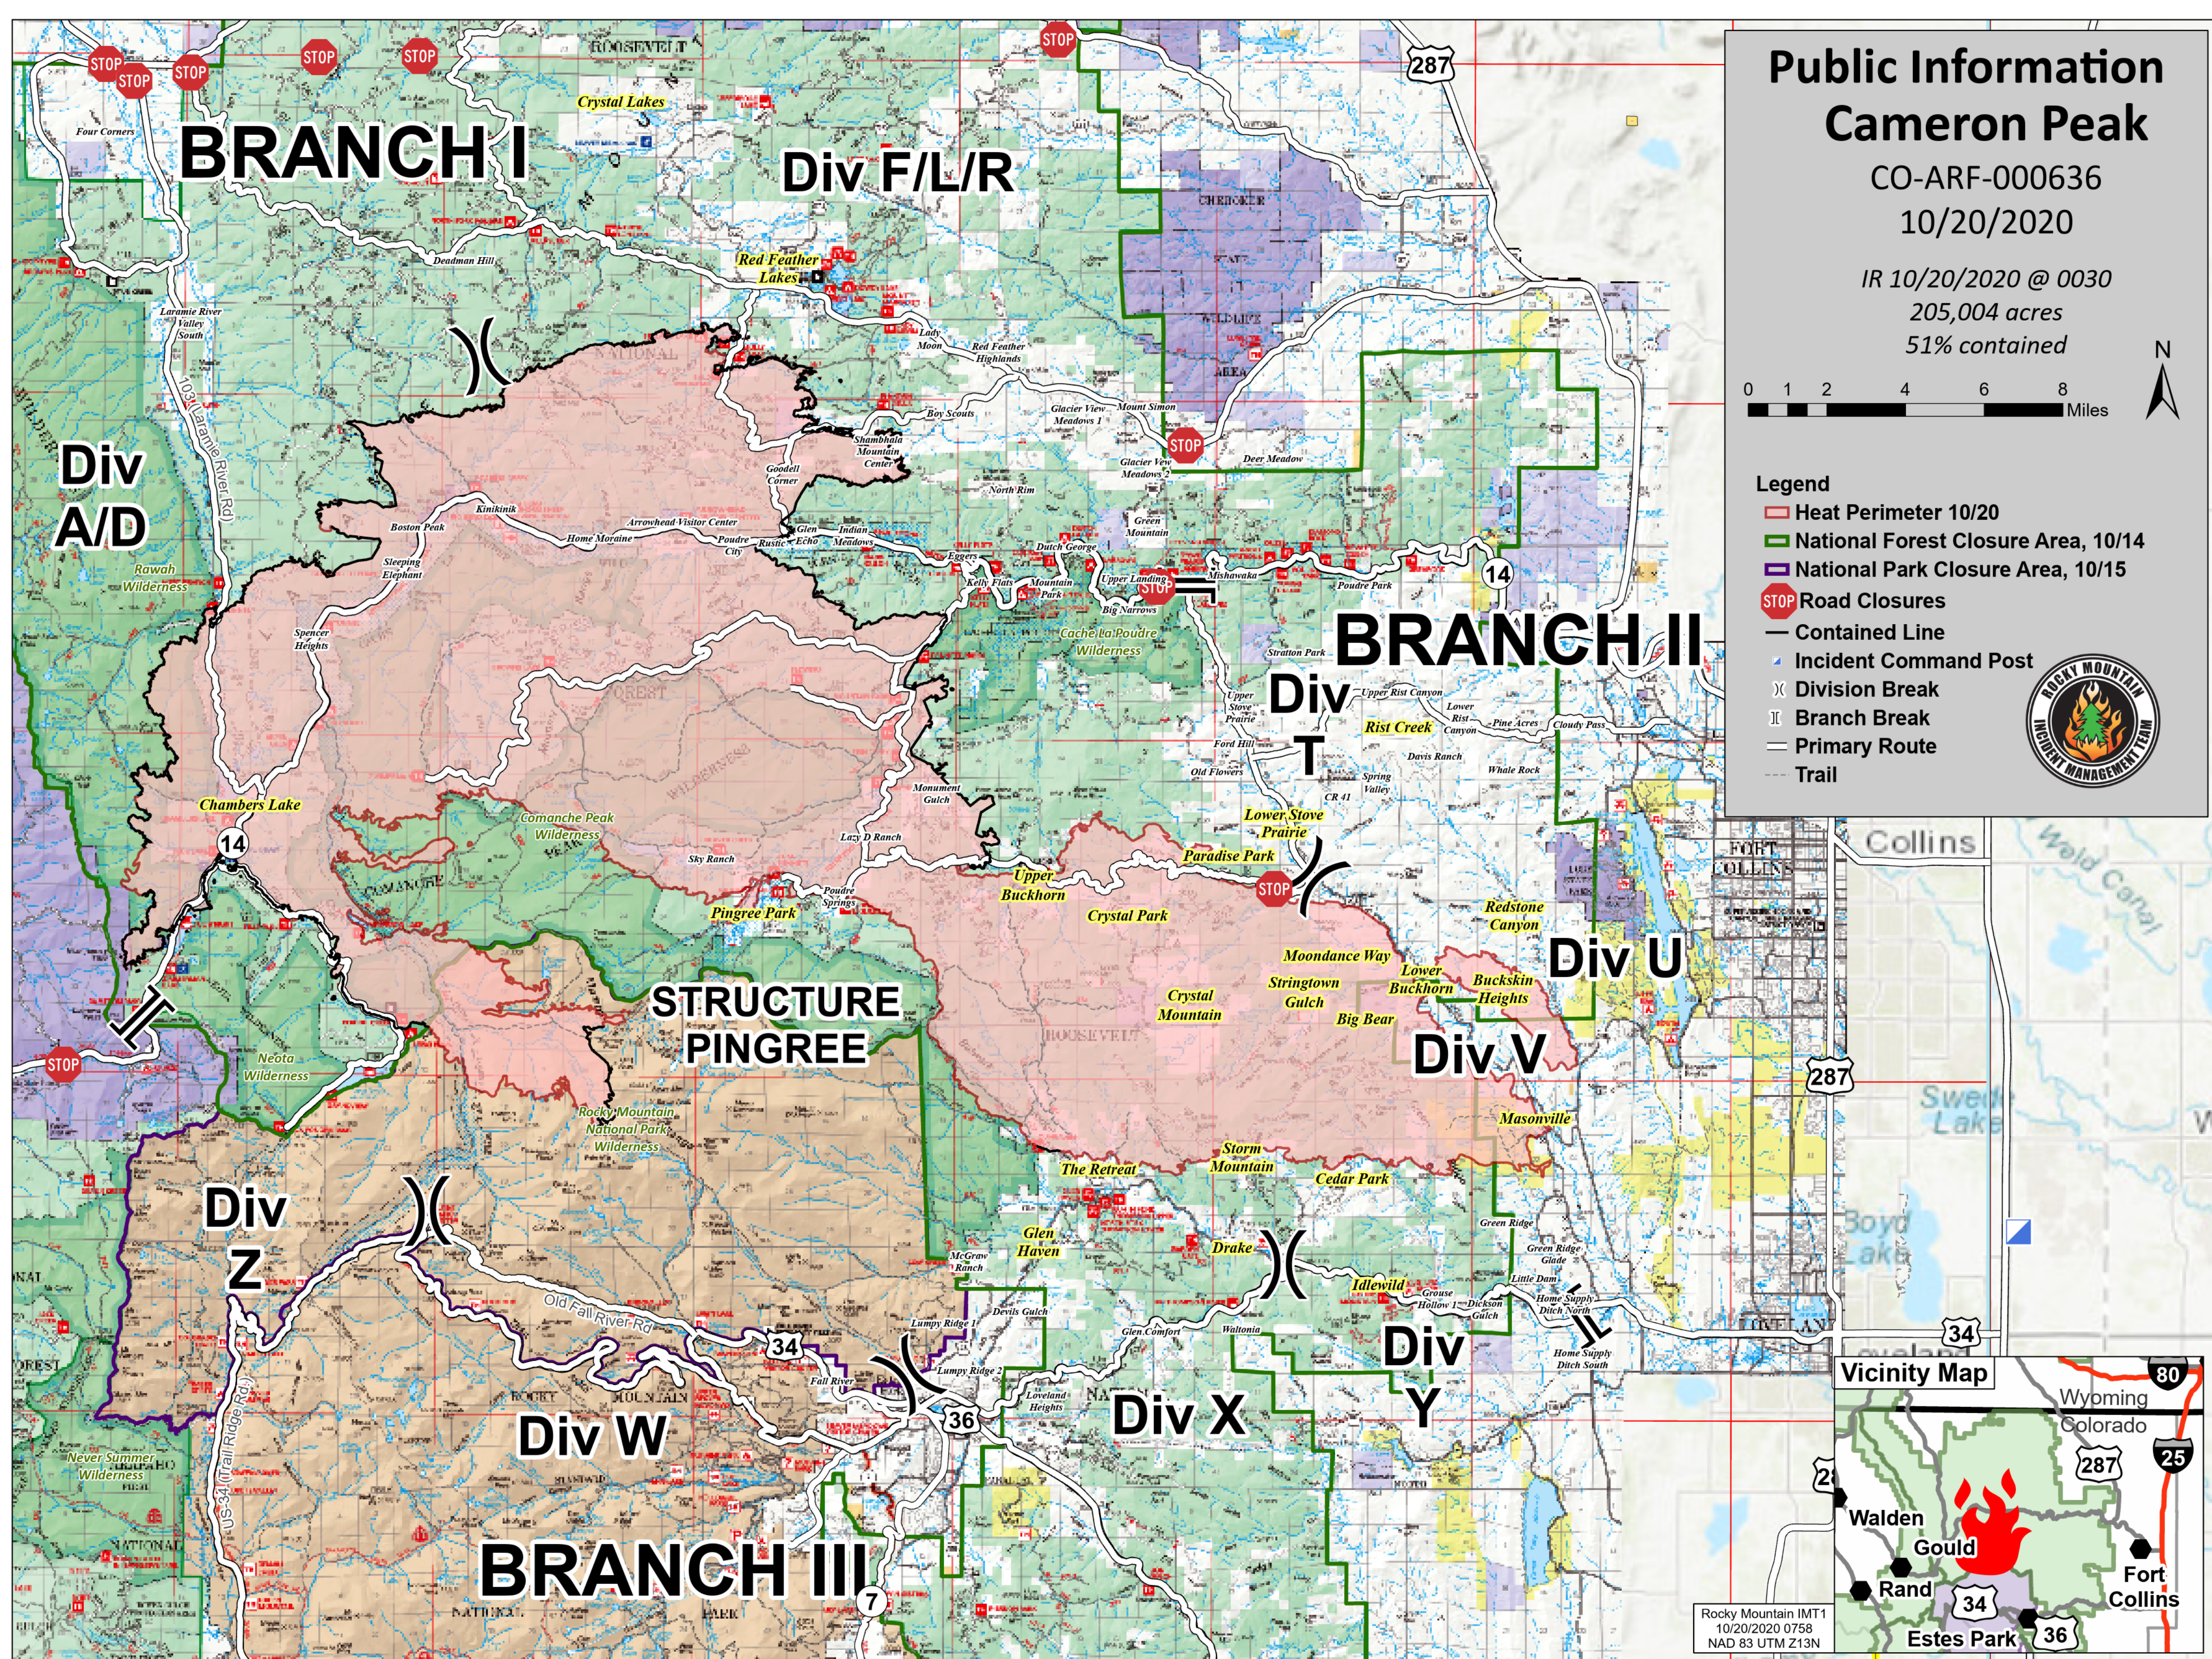

# Public Information Cameron Peak

CO-ARF-000636  
10/20/2020

IR 10/20/2020 @ 0030  
205,004 acres  
51% contained

### Legend

- Heat Perimeter 10/20
- National Forest Closure Area, 10/14
- National Park Closure Area, 10/15
- Road Closures
- Contained Line
- Incident Command Post
- Division Break
- Branch Break
- Primary Route
- Trail

Rocky Mountain IMT1  
10/20/2020 0758  
NAD 83 UTM Z13N