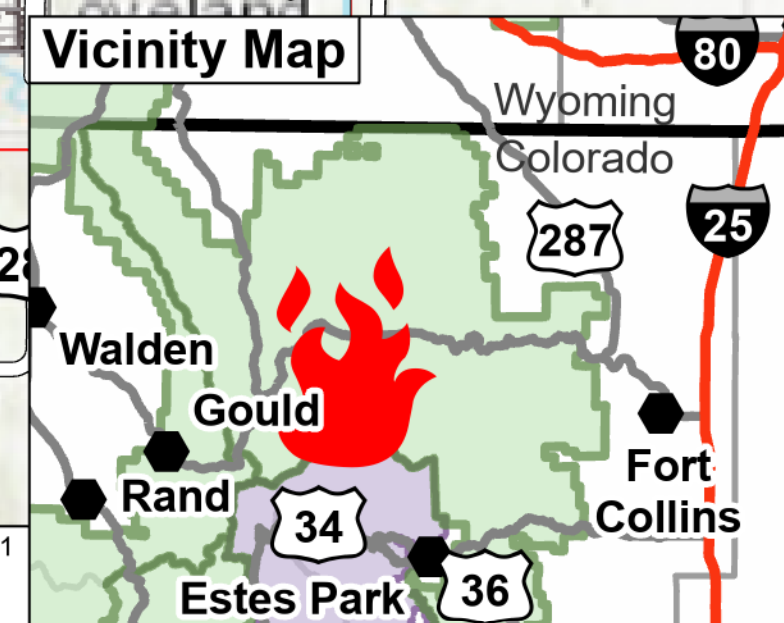

# Public Information Cameron Peak

CO-ARF-000636  
10/20/2020

IR 10/20/2020 @ 0030  
205,004 acres  
51% contained

### Legend

- Heat Perimeter 10/20
- National Forest Closure Area, 10/14
- National Park Closure Area, 10/15
- Road Closures
- Contained Line
- Incident Command Post
- Division Break
- Branch Break
- Primary Route
- Trail