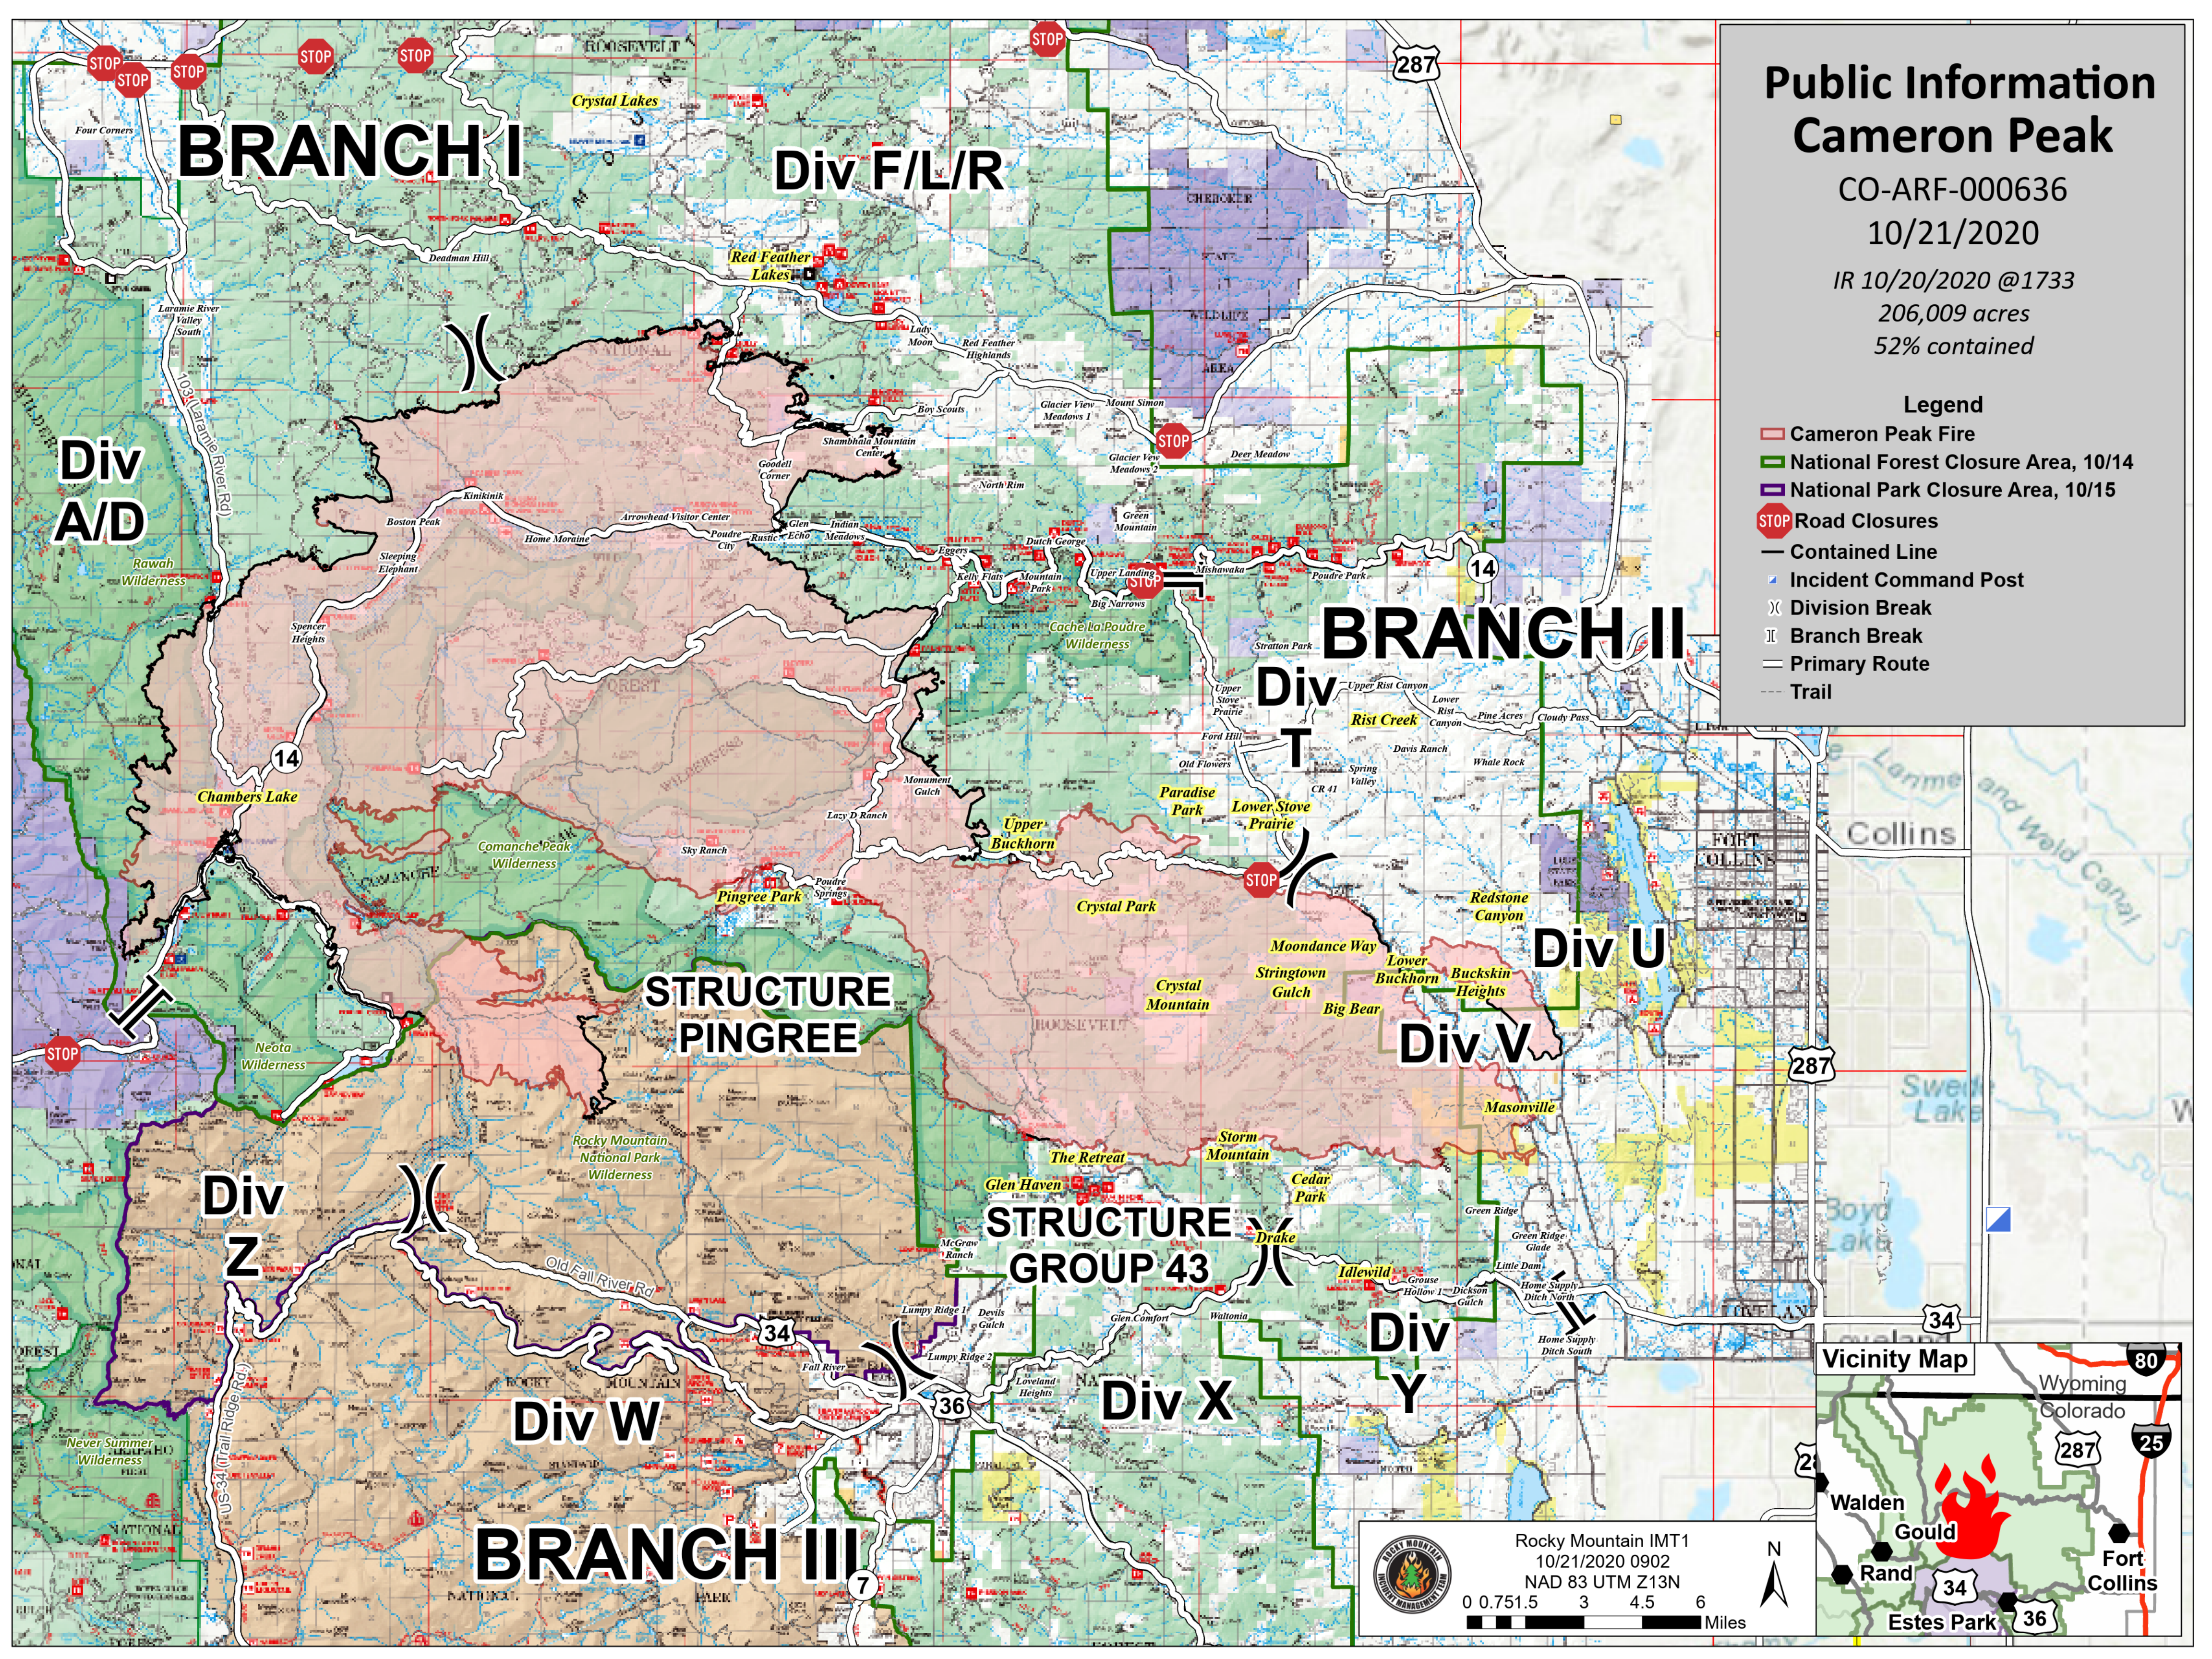

Public Information Cameron Peak

CO-ARF-000636

10/21/2020

IR 10/20/2020 @1733

206,009 acres

52% contained

Legend

-  Cameron Peak Fire
-  National Forest Closure Area, 10/14
-  National Park Closure Area, 10/15
-  Road Closures
-  Contained Line
-  Incident Command Post
-  Division Break
-  Branch Break
-  Primary Route
-  Trail

Rocky Mountain
Wildfire Management

Rocky Mountain IMT1
10/21/2020 0902
NAD 83 UTM Z13N

0 0.75 1.5 3 4.5 6 Miles