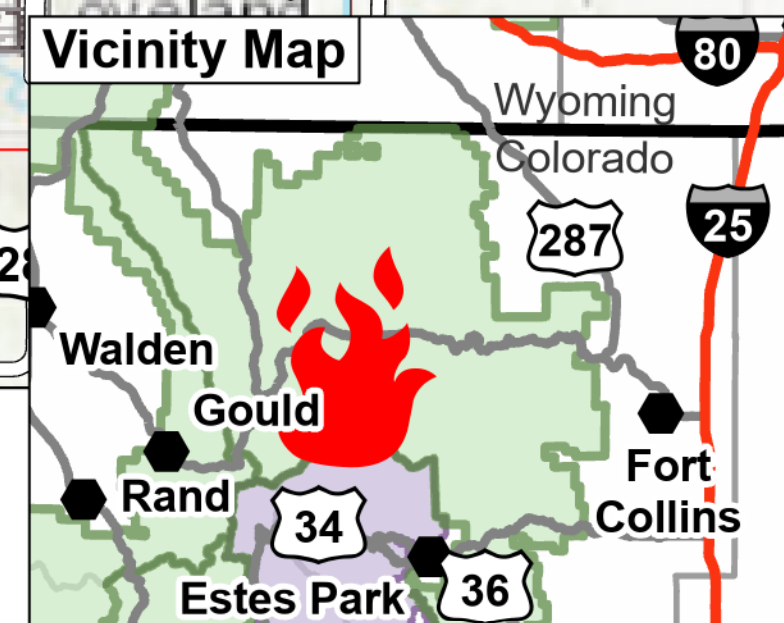

Public Information Cameron Peak

CO-ARF-000636

10/21/2020

IR 10/20/2020 @1733

206,009 acres

52% contained

Legend

-  Cameron Peak Fire
-  National Forest Closure Area, 10/14
-  National Park Closure Area, 10/15
-  Road Closures
-  Contained Line
-  Incident Command Post
-  Division Break
-  Branch Break
-  Primary Route
-  Trail