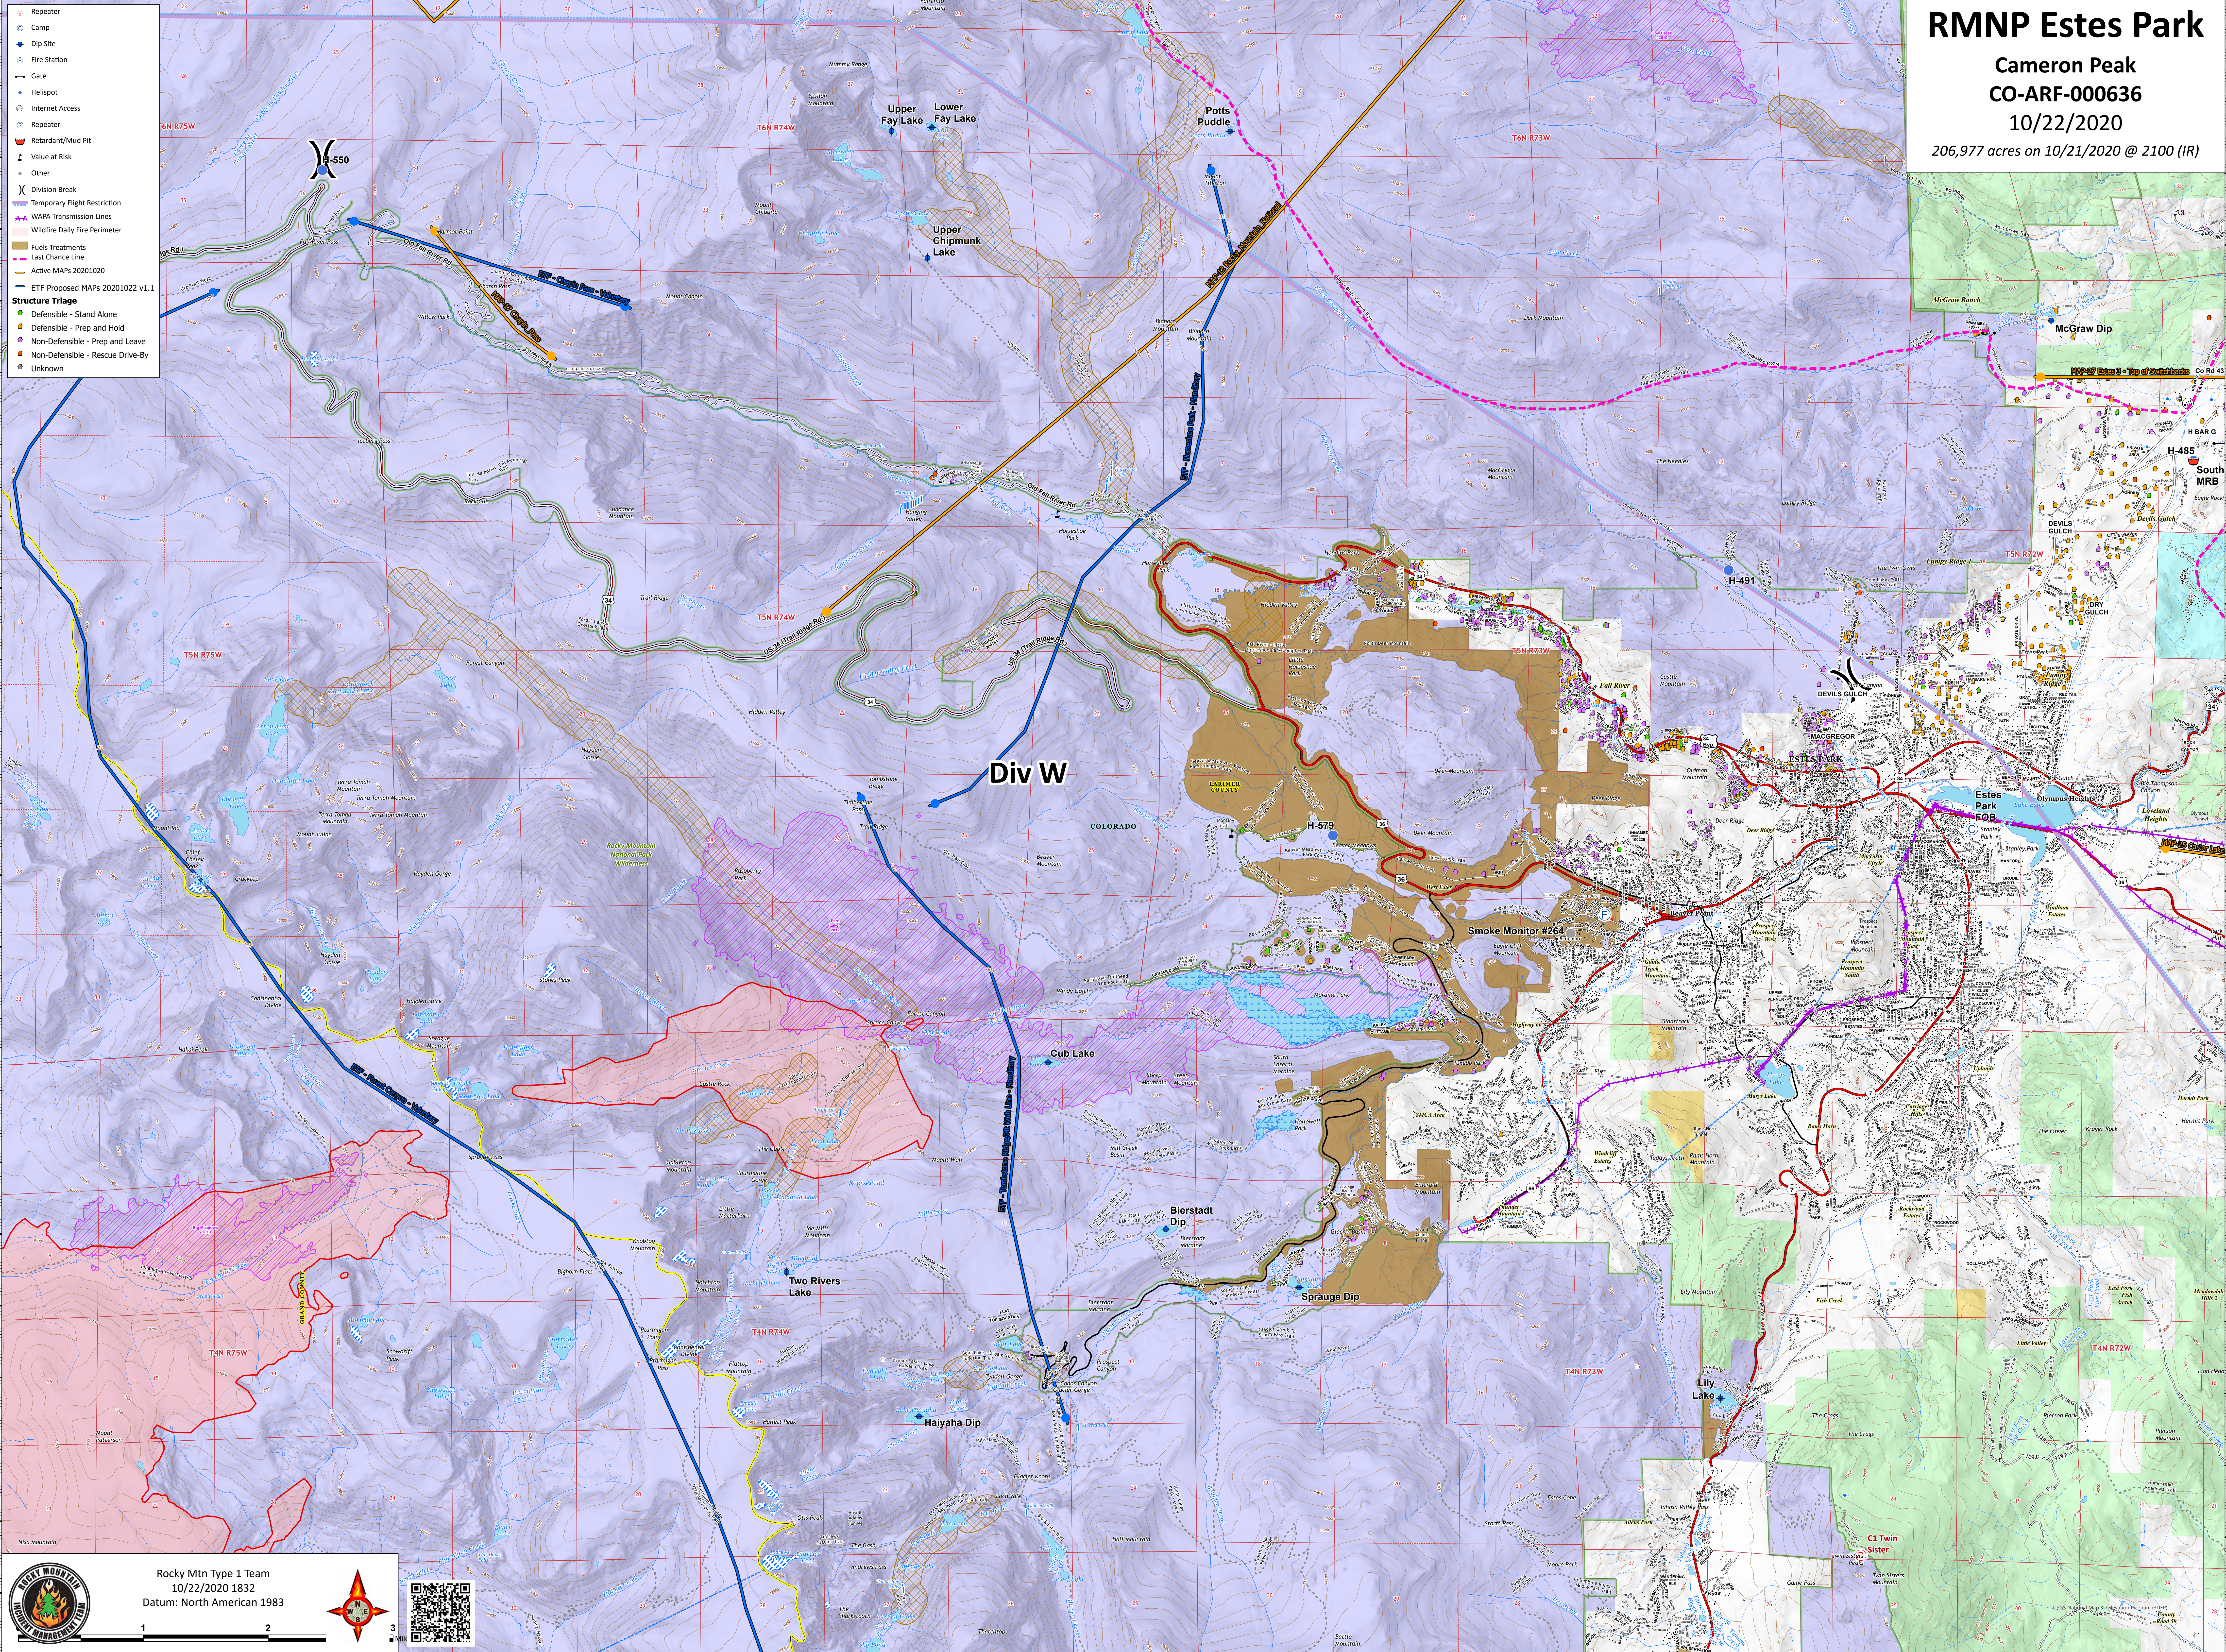

# RMNP Estes Park

Cameron Peak  
CO-ARF-000636

10/22/2020

206,977 acres on 10/21/2020 @ 2100 (IR)

- Repeater
- Camp
- Dip Site
- Fire Station
- Gate
- Helispot
- Internet Access
- Repeater
- Retardant/Mud Pit
- Value at Risk
- Other
- Division Break
- Temporary Flight Restriction
- WAPA Transmission Lines
- Wildfire Daily Fire Perimeter
- Fuels Treatments
- Last Chance Line
- Active MAPS 20201020
- ETF Proposed MAPS 20201022 v1.1
- Structure Triage
  - Defensible - Stand Alone
  - Defensible - Prep and Hold
  - Non-Defensible - Prep and Leave
  - Non-Defensible - Rescue Drive-By
  - Unknown

Rocky Mtn Type 1 Team  
10/22/2020 1832  
Datum: North American 1983

105°48'W 105°46'W 105°44'W 105°42'W 105°40'W 105°38'W 105°36'W 105°34'W 105°32'W 105°30'W