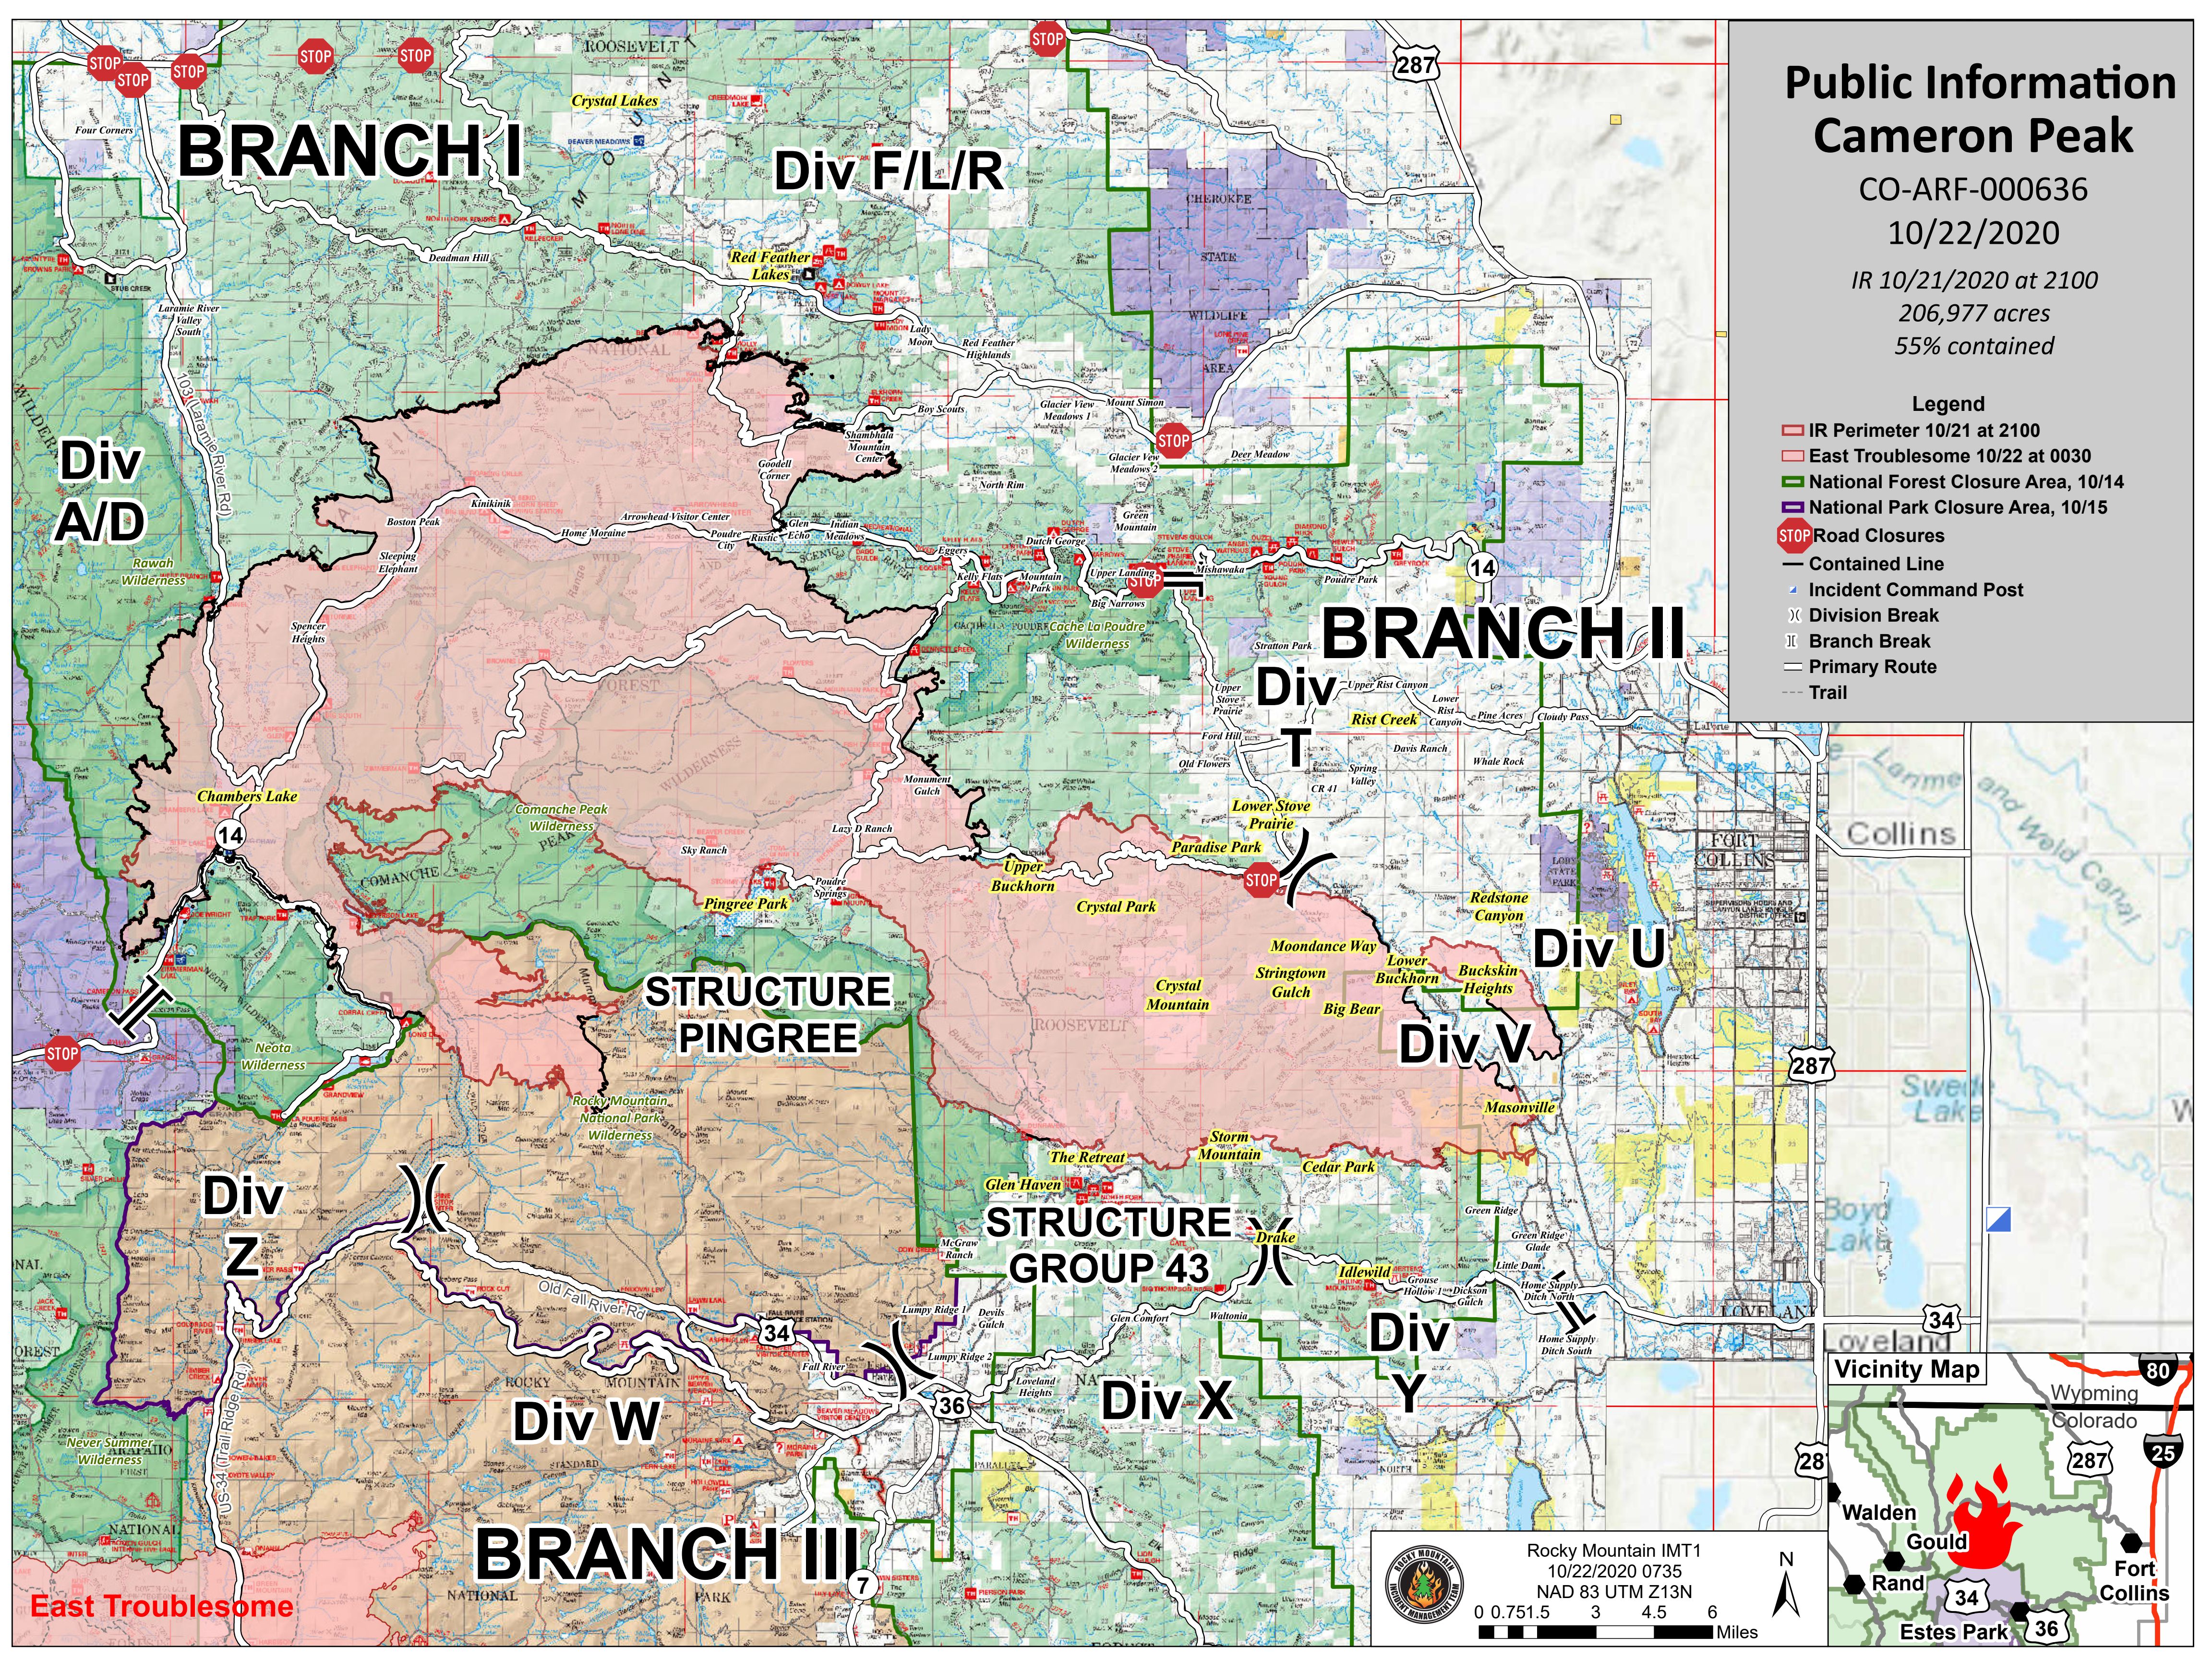

Public Information Cameron Peak

CO-ARF-000636

10/22/2020

IR 10/21/2020 at 2100

206,977 acres

55% contained

Legend

- IR Perimeter 10/21 at 2100
- East Troublesome 10/22 at 0030
- National Forest Closure Area, 10/14
- National Park Closure Area, 10/15
- STOP Road Closures
- Contained Line
- Incident Command Post
- Division Break
- Branch Break
- Primary Route
- Trail

Rocky Mountain IMT1
10/22/2020 0735
NAD 83 UTM Z13N

0 0.751.5 3 4.5 6 Miles