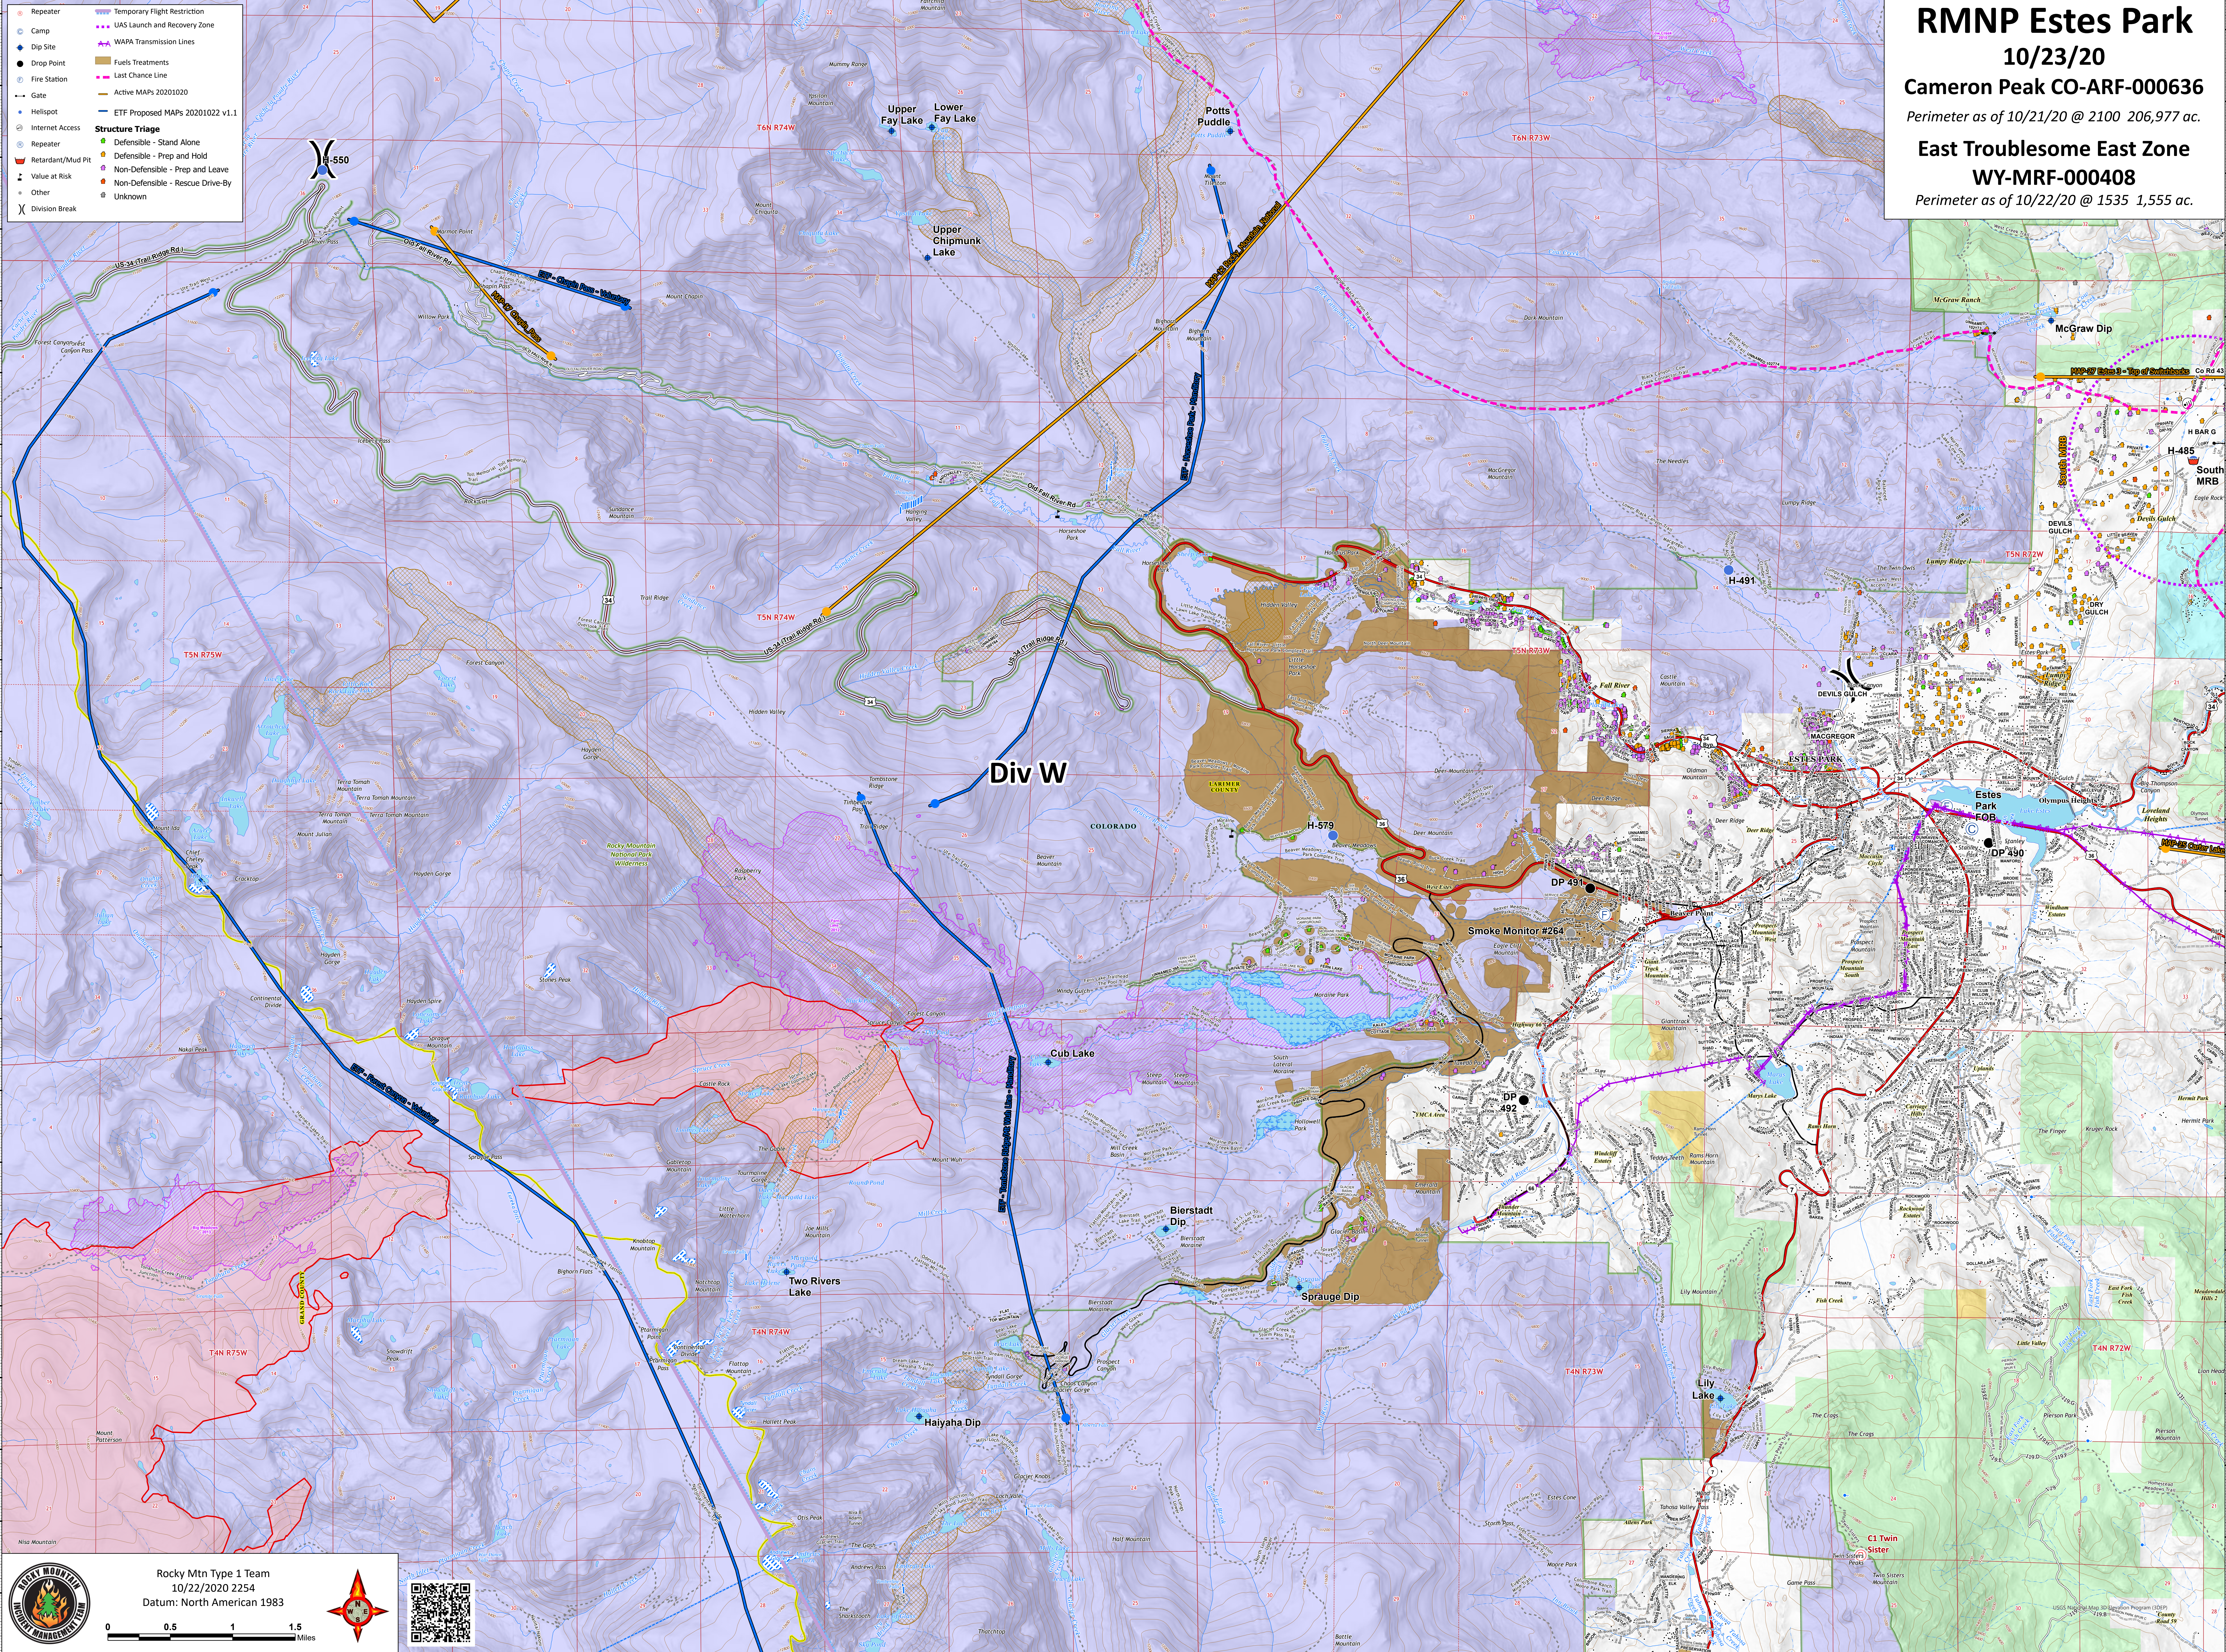

RMNP Estes Park
10/23/20
Cameron Peak CO-ARF-000636
 Perimeter as of 10/21/20 @ 2100 206,977 ac.
East Troublesome East Zone
WY-MRF-000408
 Perimeter as of 10/22/20 @ 1535 1,555 ac.

- Repeater
 - Camp
 - Dip Site
 - Drop Point
 - Fire Station
 - Gate
 - Heliport
 - Internet Access
 - Repeater
 - Retardant/Mud Pit
 - Value at Risk
 - Other
 - Division Break
 - Temporary Flight Restriction
 - UAS Launch and Recovery Zone
 - WAPA Transmission Lines
 - Fuels Treatments
 - Active MAPs 20201020
 - ETF Proposed MAPs 20201022 v1.1
- Structure Triage**
- Defensible - Stand Alone
 - Defensible - Prep and Hold
 - Non-Defensible - Prep and Leave
 - Non-Defensible - Rescue Drive-By
 - Unknown

Rocky Mtn Type 1 Team
 10/22/2020 2254
 Datum: North American 1983

USGS National Map 3D Elevation Program (NED) 1/3" Contour Resolution 2.9m