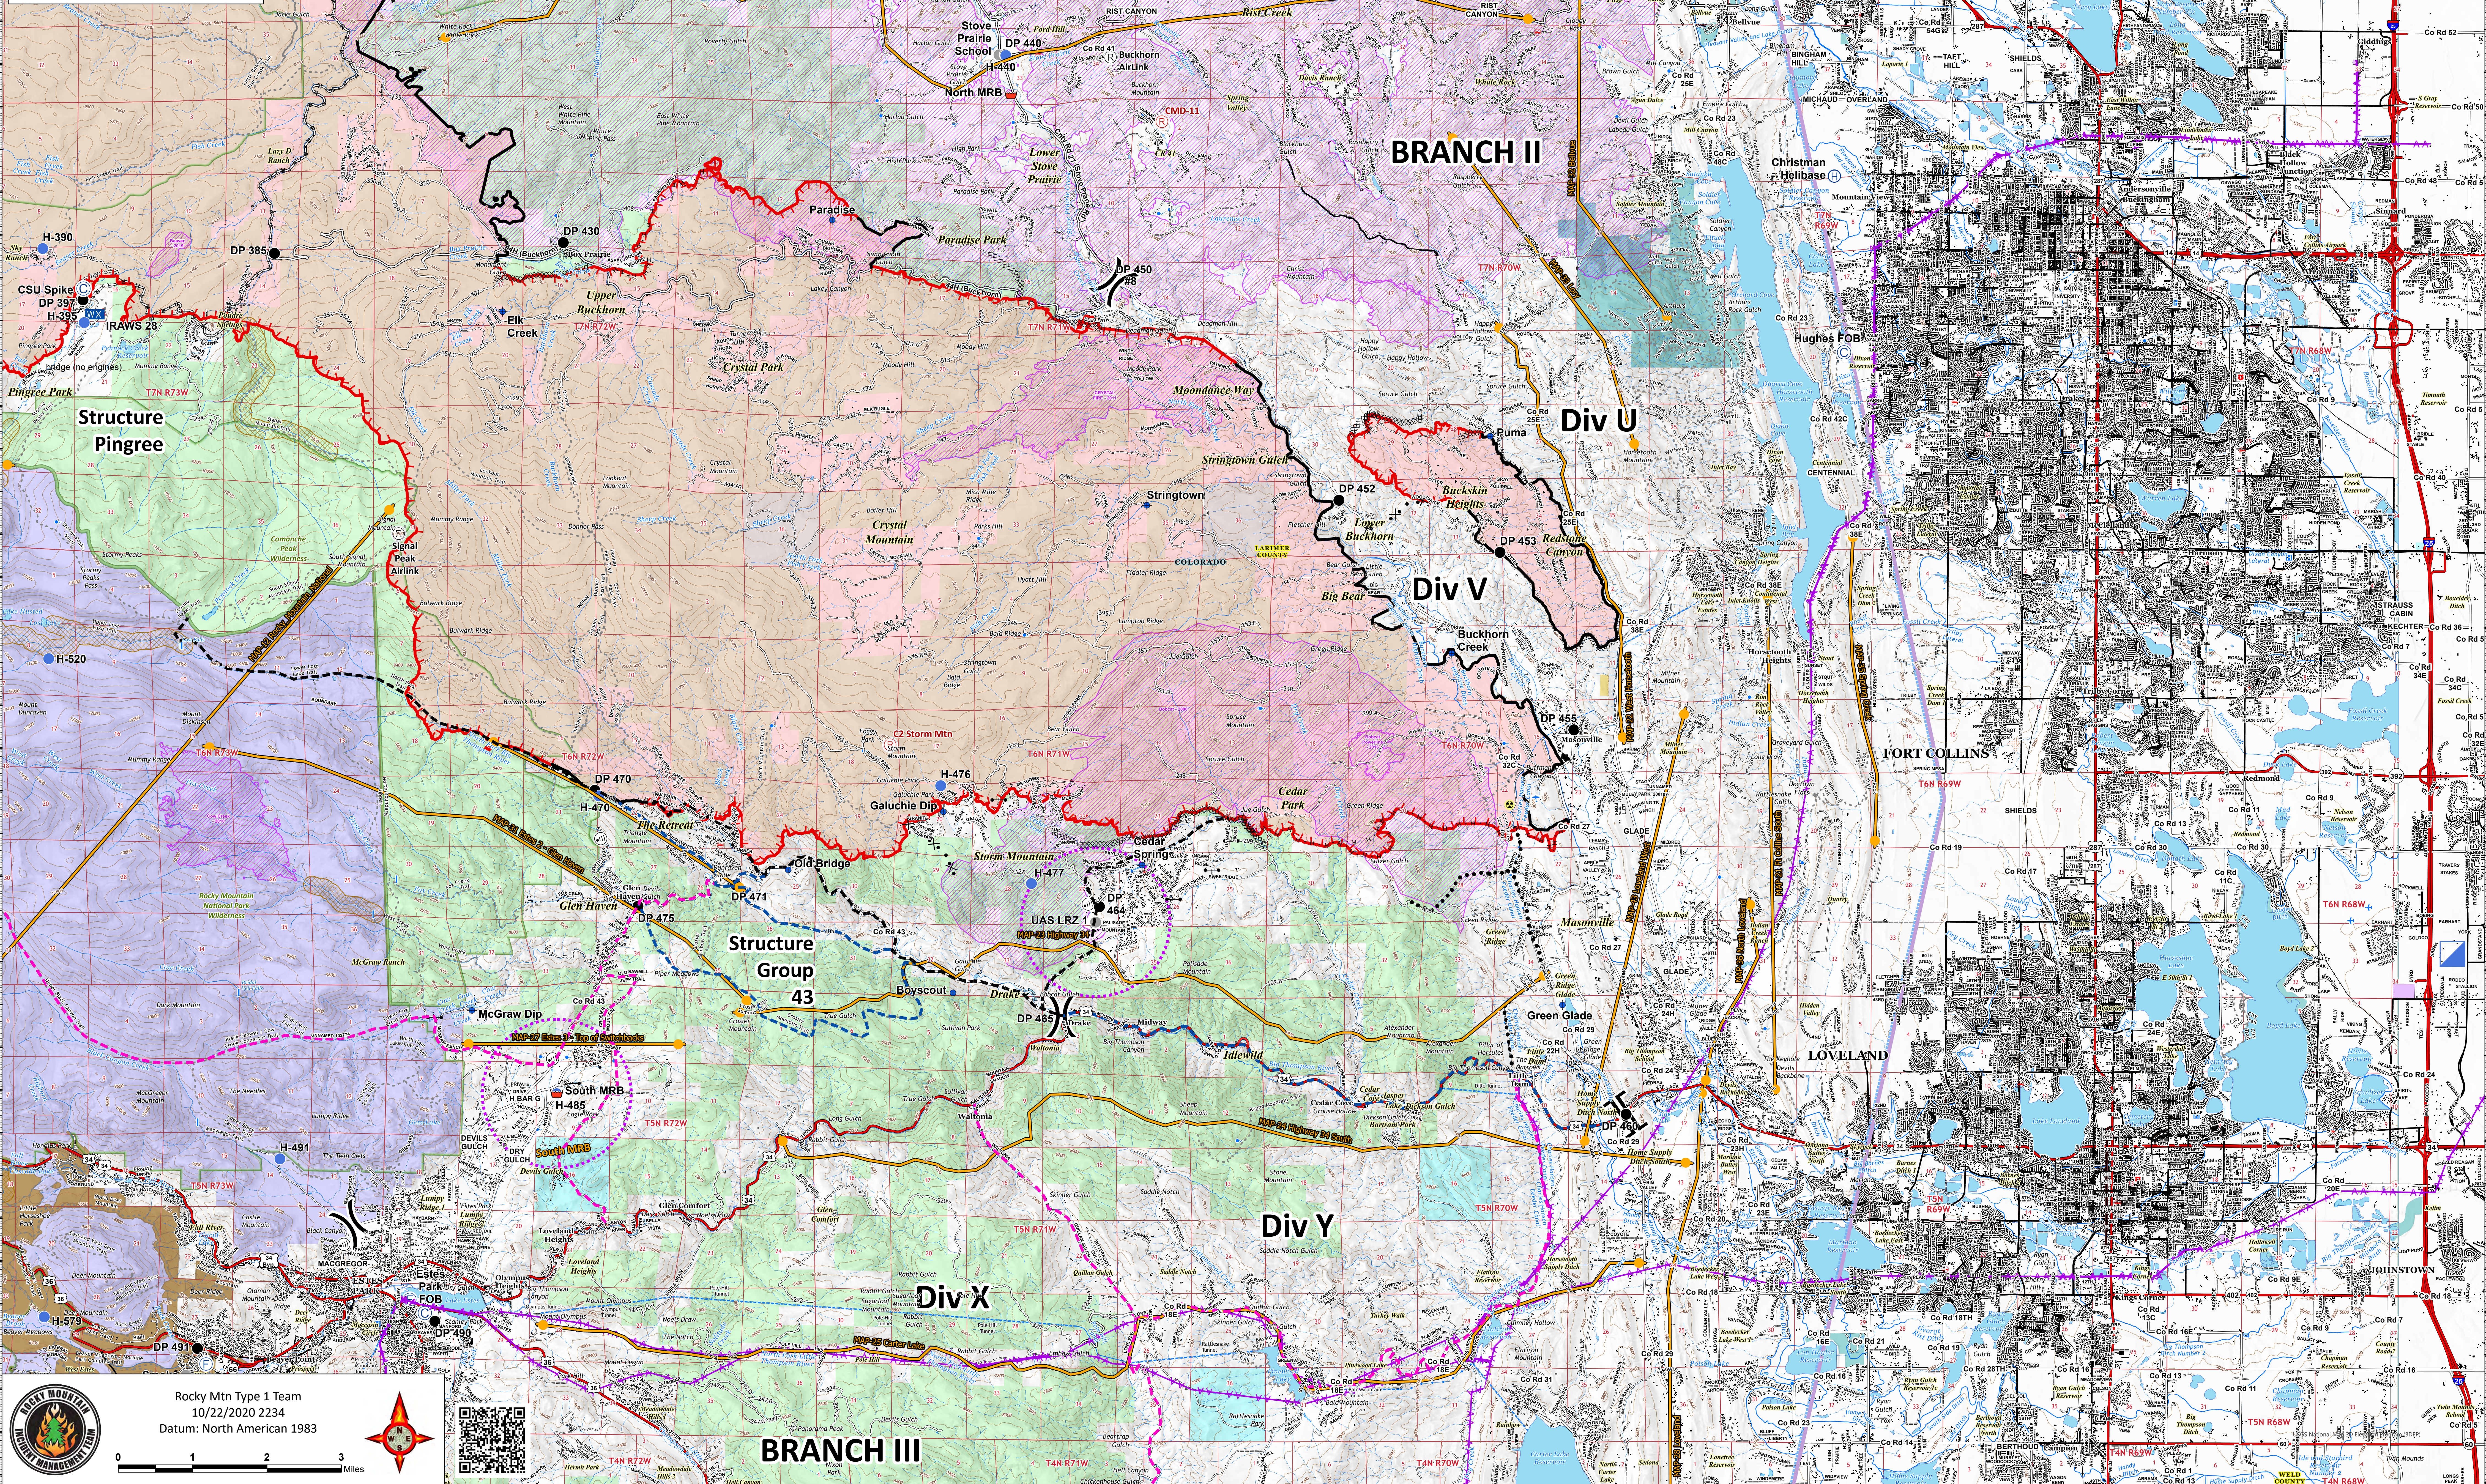

Operations East

10/23/20
 Cameron Peak CO-ARF-000636
 Perimeter as of 10/21/20 @ 2100 206,977 ac.
 East Troublesome East Zone
 WY-MRF-000408
 Perimeter as of 10/22/20 @ 1535 1,555 ac.

- AirLink Repeater
- Repeater
- Division Break
- Branch Break
- Camp
- Closure
- Dip Site
- Drop Point
- Fire Station
- Gate
- Hazard
- Helibase
- Helispot
- Incident Command Post
- Internet Access
- Mobile Weather Unit
- Repeater
- Retardant/Mud Pit
- Water Source
- Value at Risk
- Completed Dozer Line
- Completed Hand Line
- Road as Completed Line
- Proposed Dozer Line
- Uncontrolled Fire Edge
- Access or Improved Road
- Planned Secondary Line
- Temporary Flight Restriction
- UAS Launch and Recovery Zone
- WAPA Transmission Lines
- Wildfire Daily Fire Perimeter
- Fire History
- Fuels Treatments
- Primary Line
- Secondary Line
- Last Chance Line
- Active MAPs 20201020

Rocky Mtn Type 1 Team
 10/22/2020 2234
 Datum: North American 1983

0 1 2 3 Miles