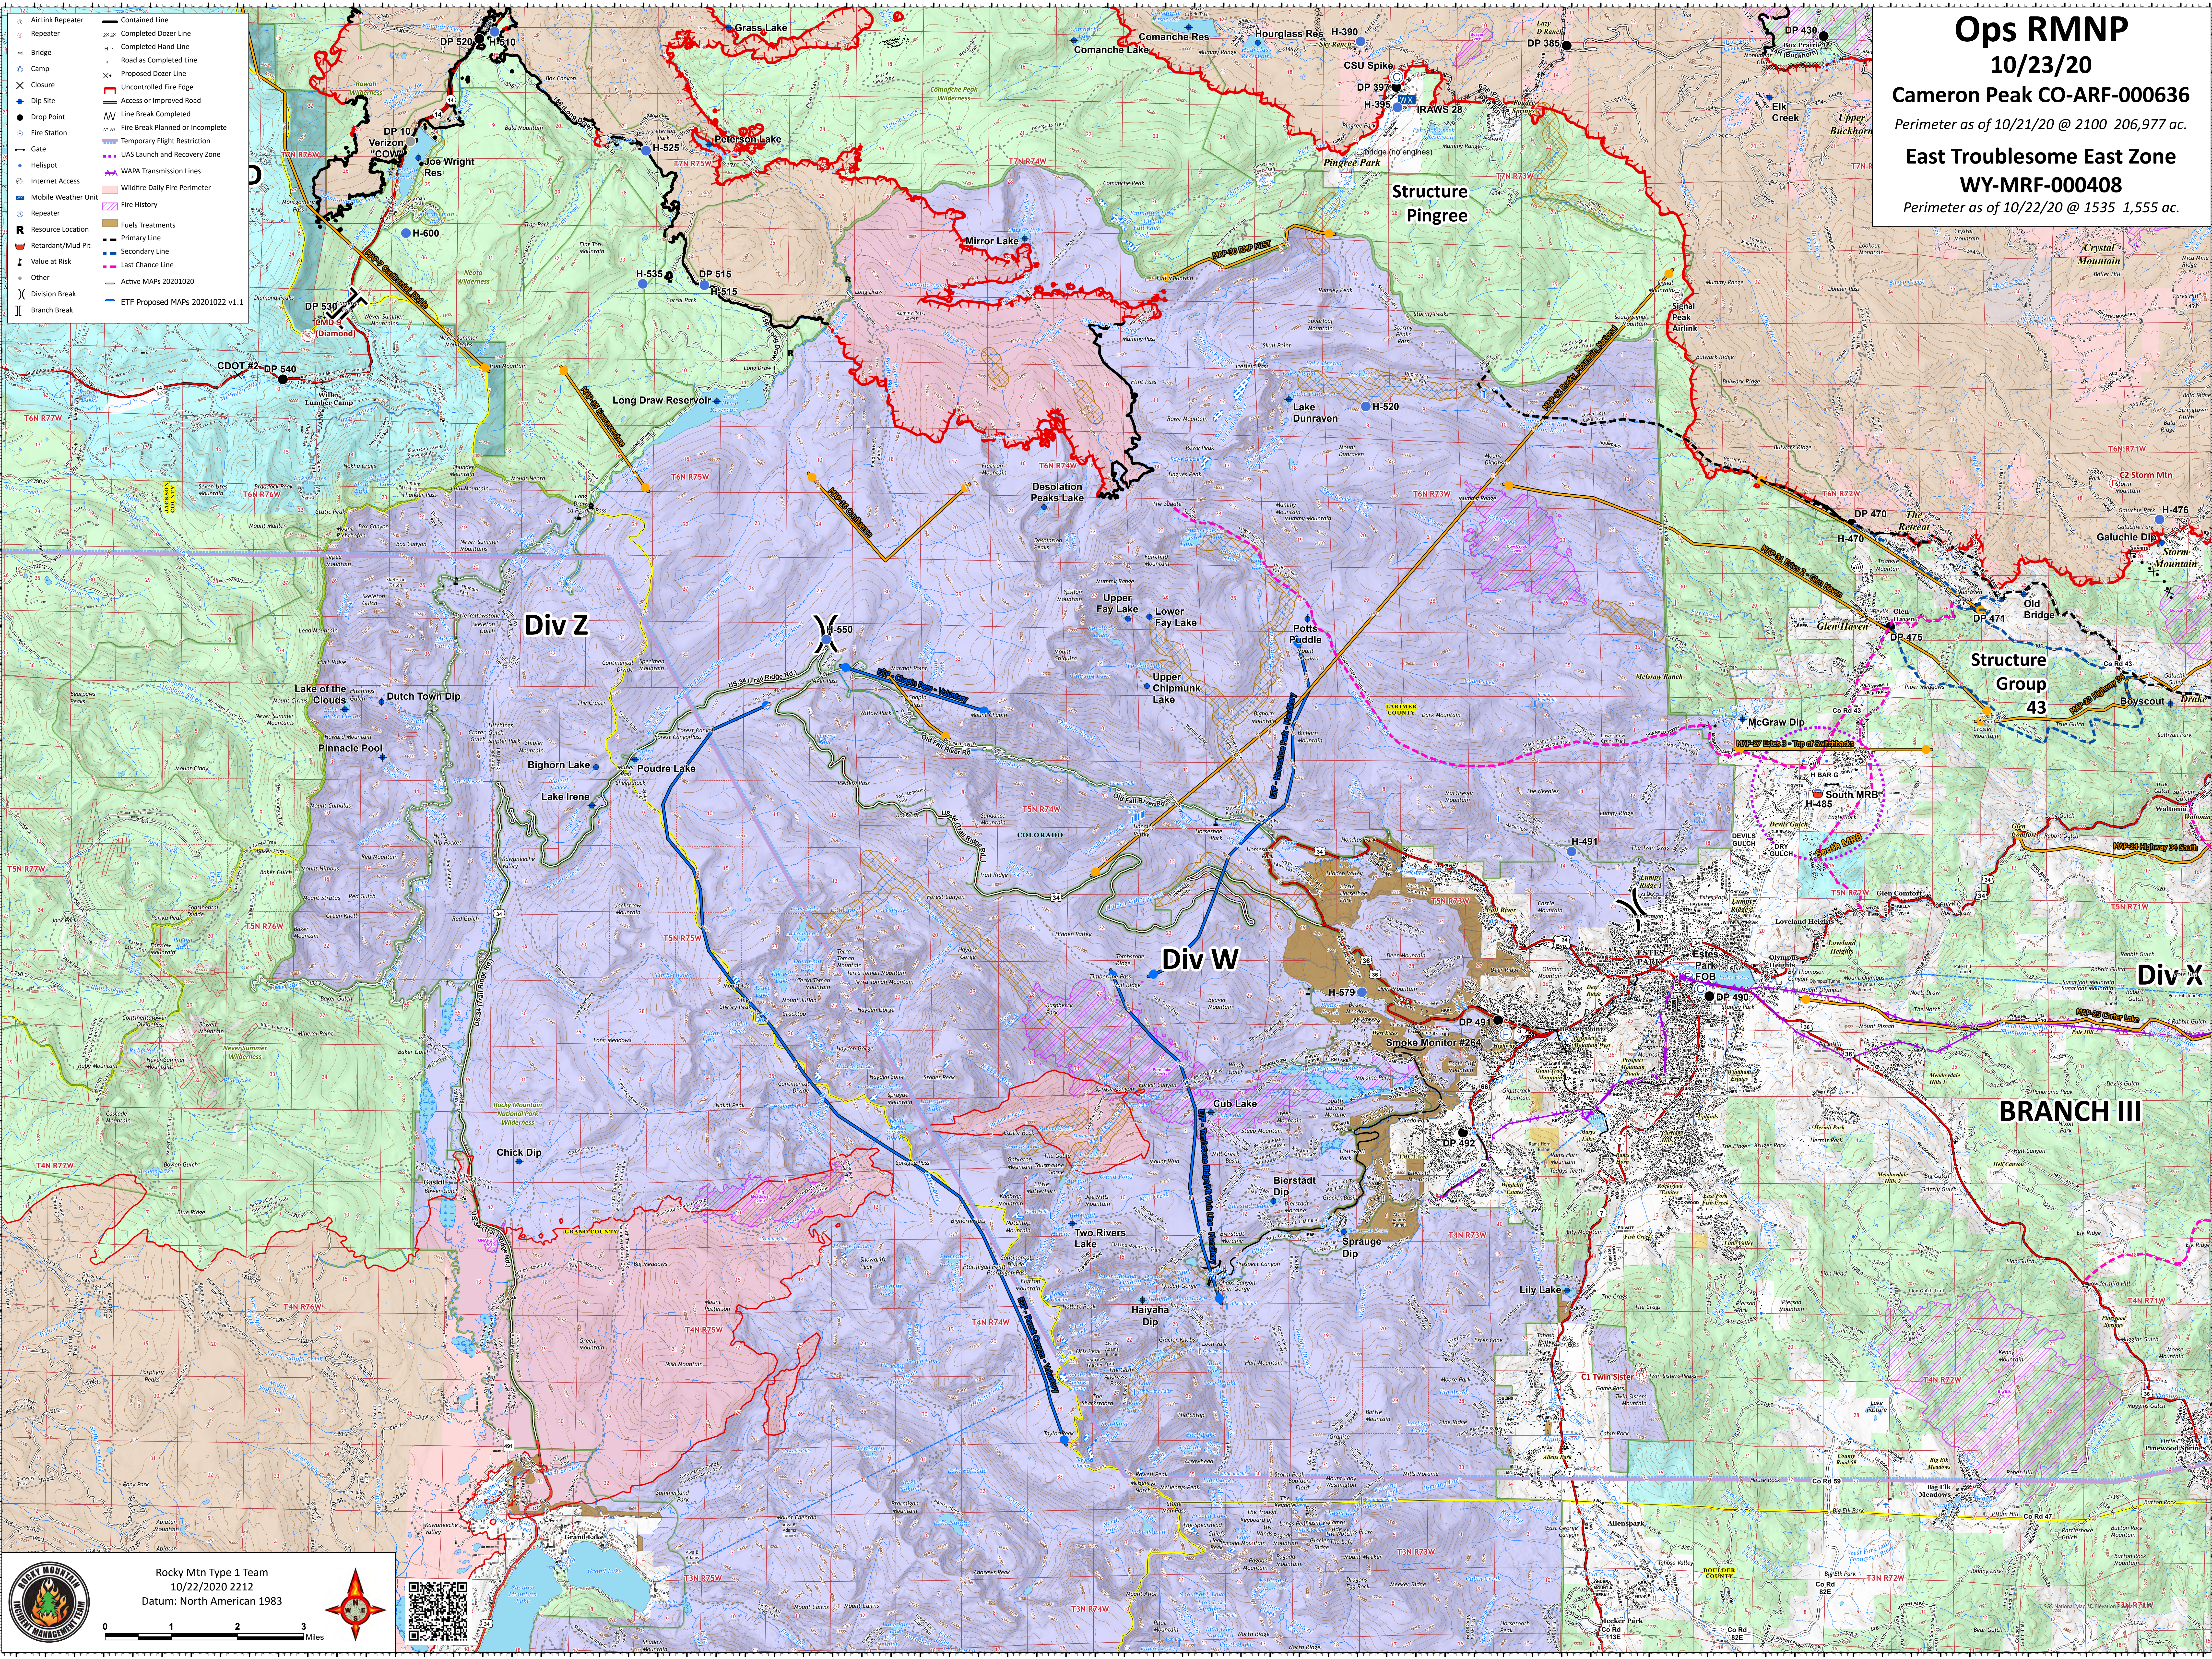

Ops RMNP
10/23/20
Cameron Peak CO-ARF-00636
 Perimeter as of 10/21/20 @ 2100 206,977 ac.
East Troublesome East Zone
WY-MRF-000408
 Perimeter as of 10/22/20 @ 1535 1,555 ac.

- AirLink Repeater
- Repeater
- Dip Site
- Camp
- Closure
- Fire Station
- Gate
- Helispot
- Internet Access
- Mobile Weather Unit
- Repeater
- Resource Location
- Retardant/Mud Pit
- Value at Risk
- Other
- Division Break
- Branch Break
- Completed Dozer Line
- Proposed Dozer Line
- Road as Completed Line
- Uncontrolled Fire Edge
- Access or Improved Road
- Line Break Completed
- Fire Break Planned or Incomplete
- Temporary Flight Restriction
- UAS Launch and Recovery Zone
- WAPA Transmission Lines
- Wildfire Daily Fire Perimeter
- Fire History
- Fuels Treatments
- Primary Line
- Secondary Line
- Last Chance Line
- Active MAPS 20201020
- ETF Proposed MAPS 20201022 v1.1

Rocky Mtn Type 1 Team
 10/22/2020 2212
 Datum: North American 1983

0 1 2 3 Miles