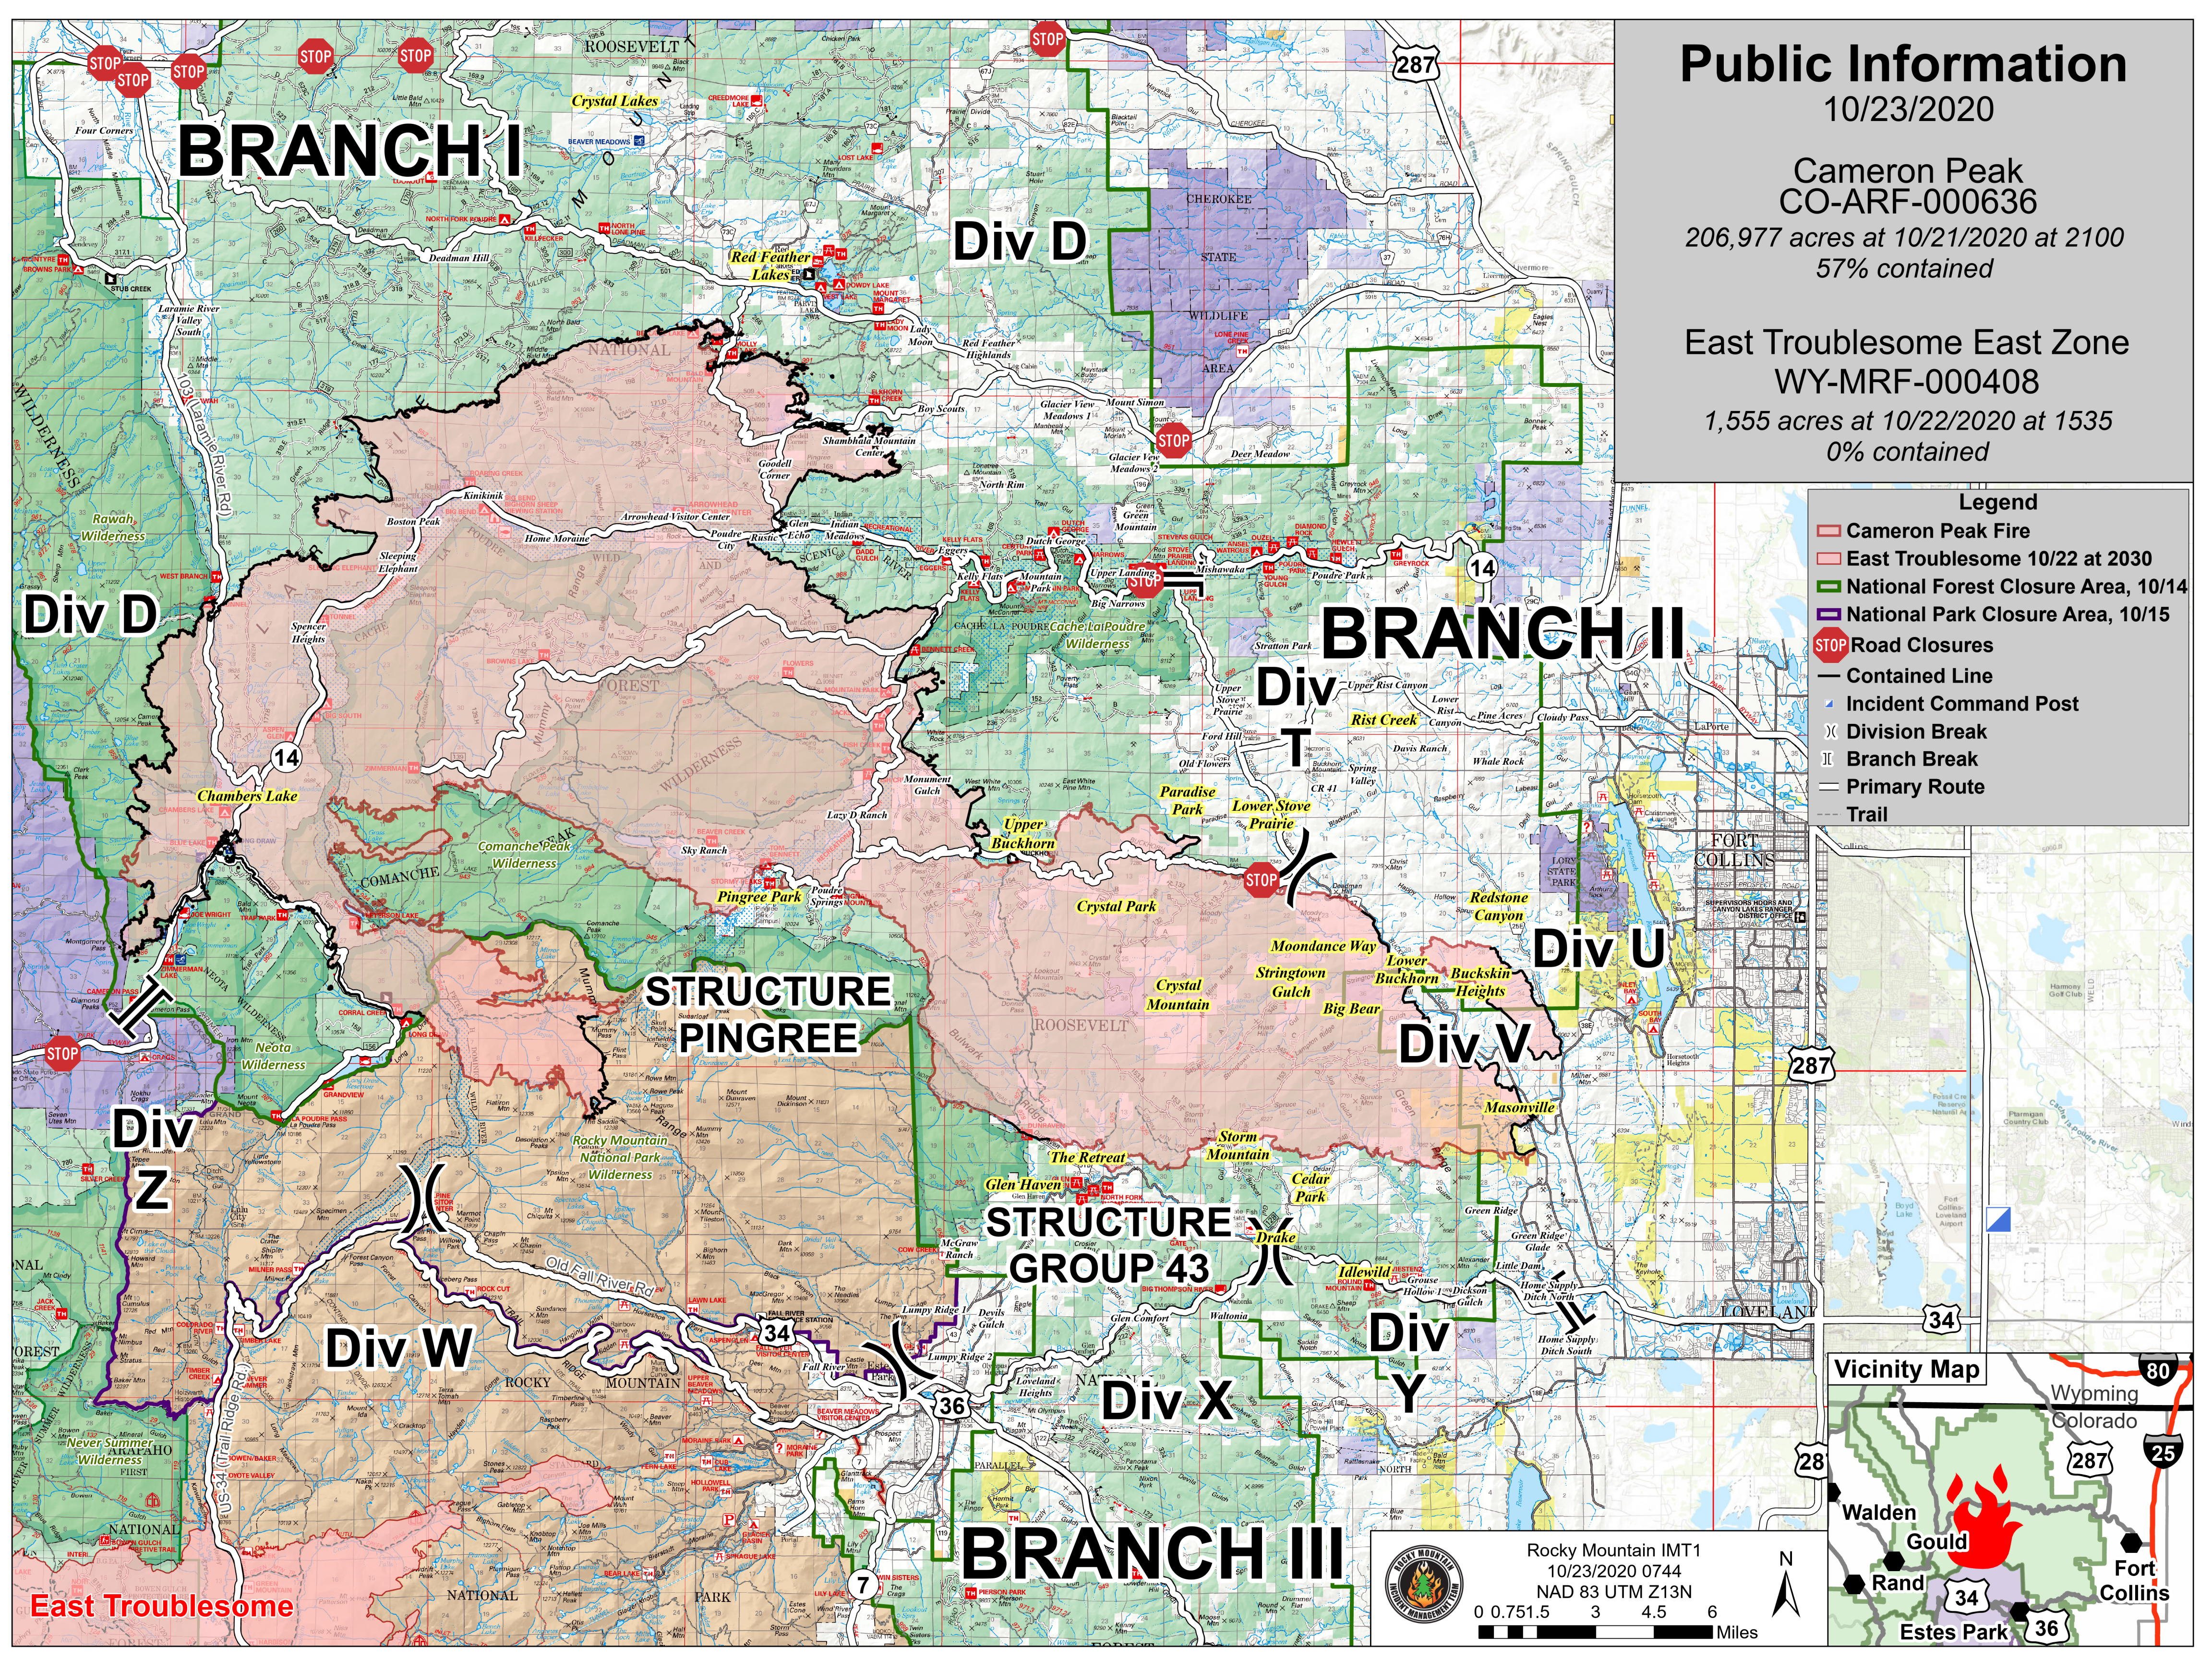

Public Information

10/23/2020

Cameron Peak
CO-ARF-000636
206,977 acres at 10/21/2020 at 2100
57% contained

East Troublesome East Zone
WY-MRF-000408
1,555 acres at 10/22/2020 at 1535
0% contained

Legend

- Cameron Peak Fire
- East Troublesome 10/22 at 2030
- National Forest Closure Area, 10/14
- National Park Closure Area, 10/15
- Road Closures
- Contained Line
- Incident Command Post
- Division Break
- Branch Break
- Primary Route
- Trail

Rocky Mountain IMT1
10/23/2020 0744
NAD 83 UTM Z13N

East Troublesome