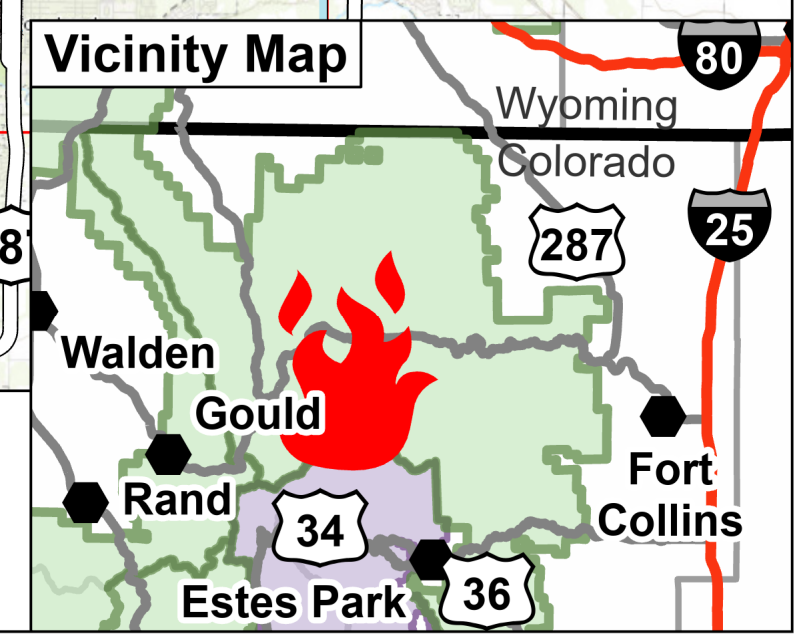

Public Information

10/23/2020

Cameron Peak
CO-ARF-000636
206,977 acres at 10/21/2020 at 2100
57% contained

East Troublesome East Zone
WY-MRF-000408
1,555 acres at 10/22/2020 at 1535
0% contained

Legend

- Cameron Peak Fire
- East Troublesome 10/22 at 2030
- National Forest Closure Area, 10/14
- National Park Closure Area, 10/15
- Road Closures
- Contained Line
- Incident Command Post
- Division Break
- Branch Break
- Primary Route
- Trail

Rocky Mountain IMT1
10/23/2020 0744
NAD 83 UTM Z13N

East Troublesome