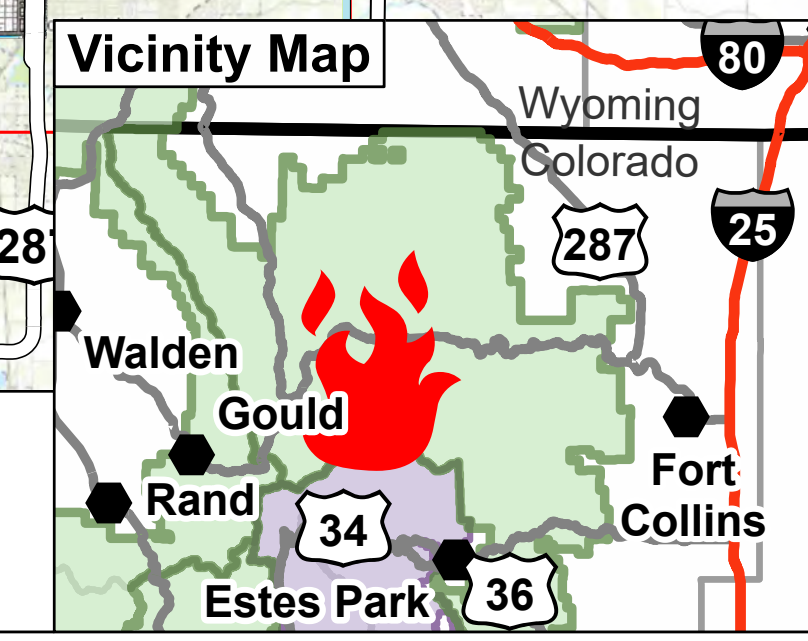

Public Information

10/23/2020

Cameron Peak
CO-ARF-000636
206,977 acres at 10/21/2020 at 2100
57% contained

East Troublesome East Zone
WY-MRF-000408
1,555 acres at 10/22/2020 at 1535
0% contained

Legend

- Cameron Peak Fire
- East Troublesome 10/22 at 2030
- National Forest Closure Area, 10/14
- National Park Closure Area, 10/15
- Road Closures
- Contained Line
- Incident Command Post
- Division Break
- Branch Break
- Primary Route
- Trail