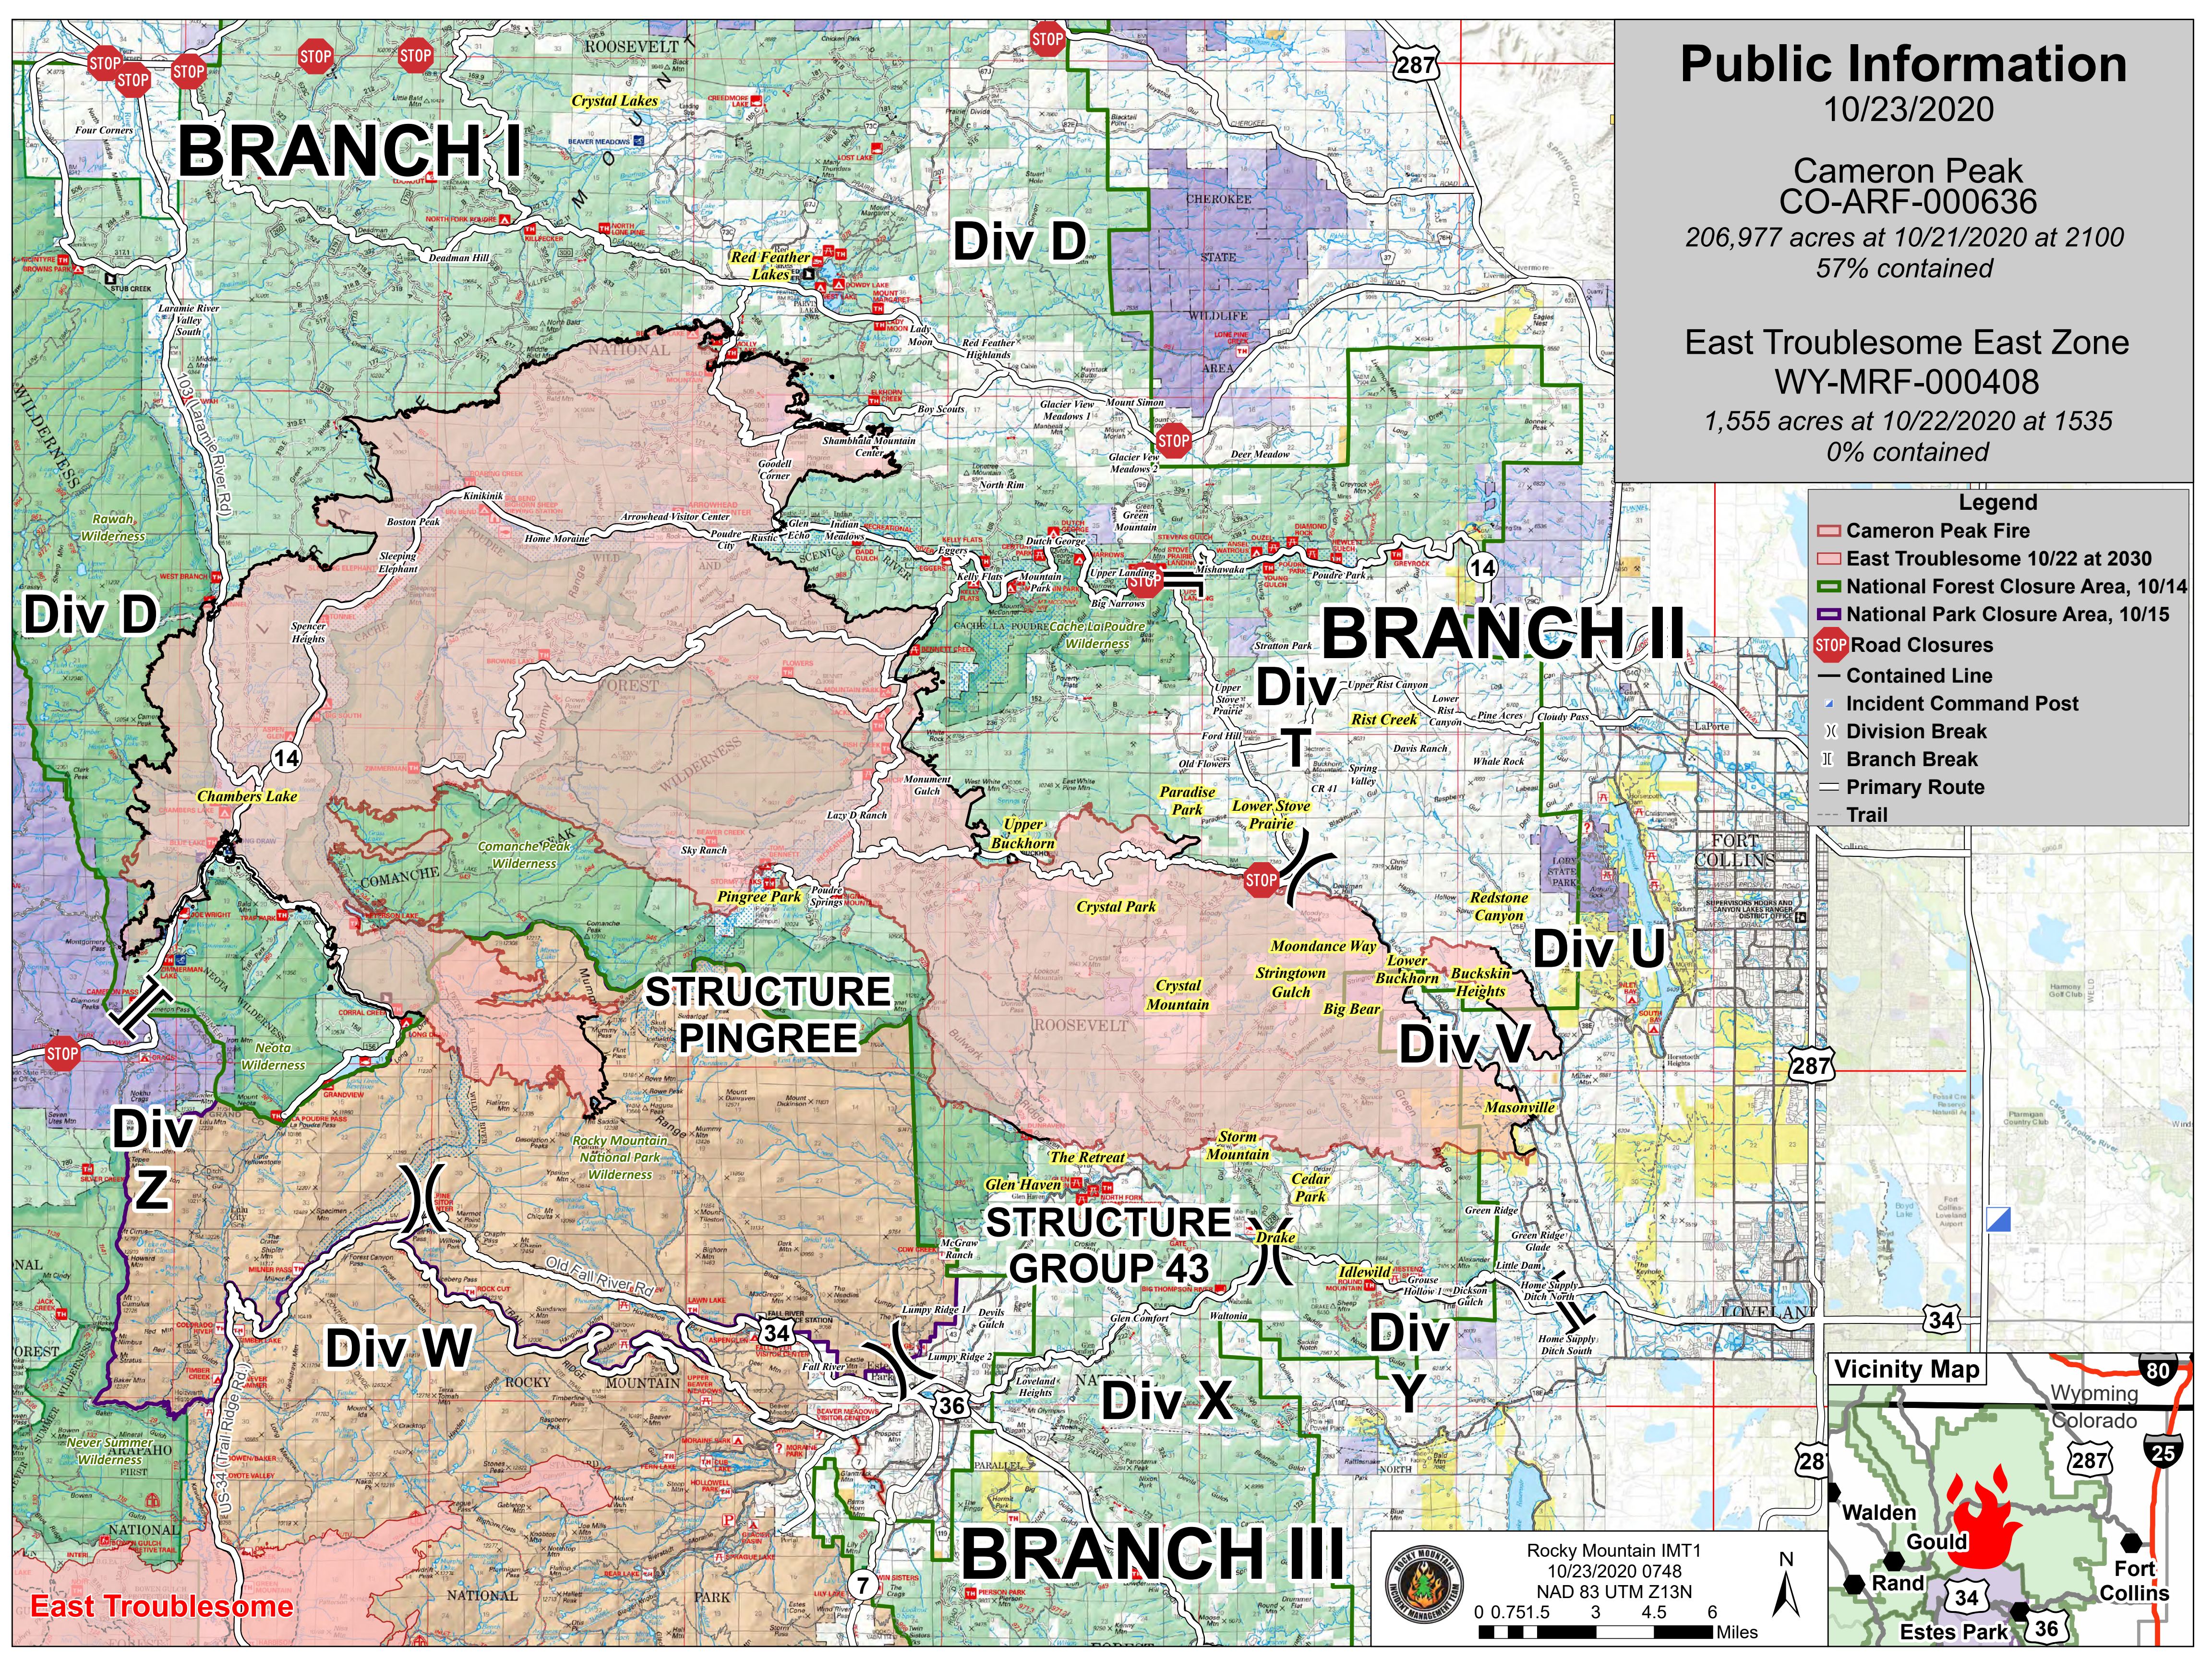

Public Information

10/23/2020

Cameron Peak
CO-ARF-000636
206,977 acres at 10/21/2020 at 2100
57% contained

East Troublesome East Zone
WY-MRF-000408
1,555 acres at 10/22/2020 at 1535
0% contained

Legend

- Cameron Peak Fire
- East Troublesome 10/22 at 2030
- National Forest Closure Area, 10/14
- National Park Closure Area, 10/15
- Road Closures
- Contained Line
- Incident Command Post
- Division Break
- Branch Break
- Primary Route
- Trail

Rocky Mountain IMT1
10/23/2020 0748
NAD 83 UTM Z13N
0 0.751.5 3 4.5 6
Miles