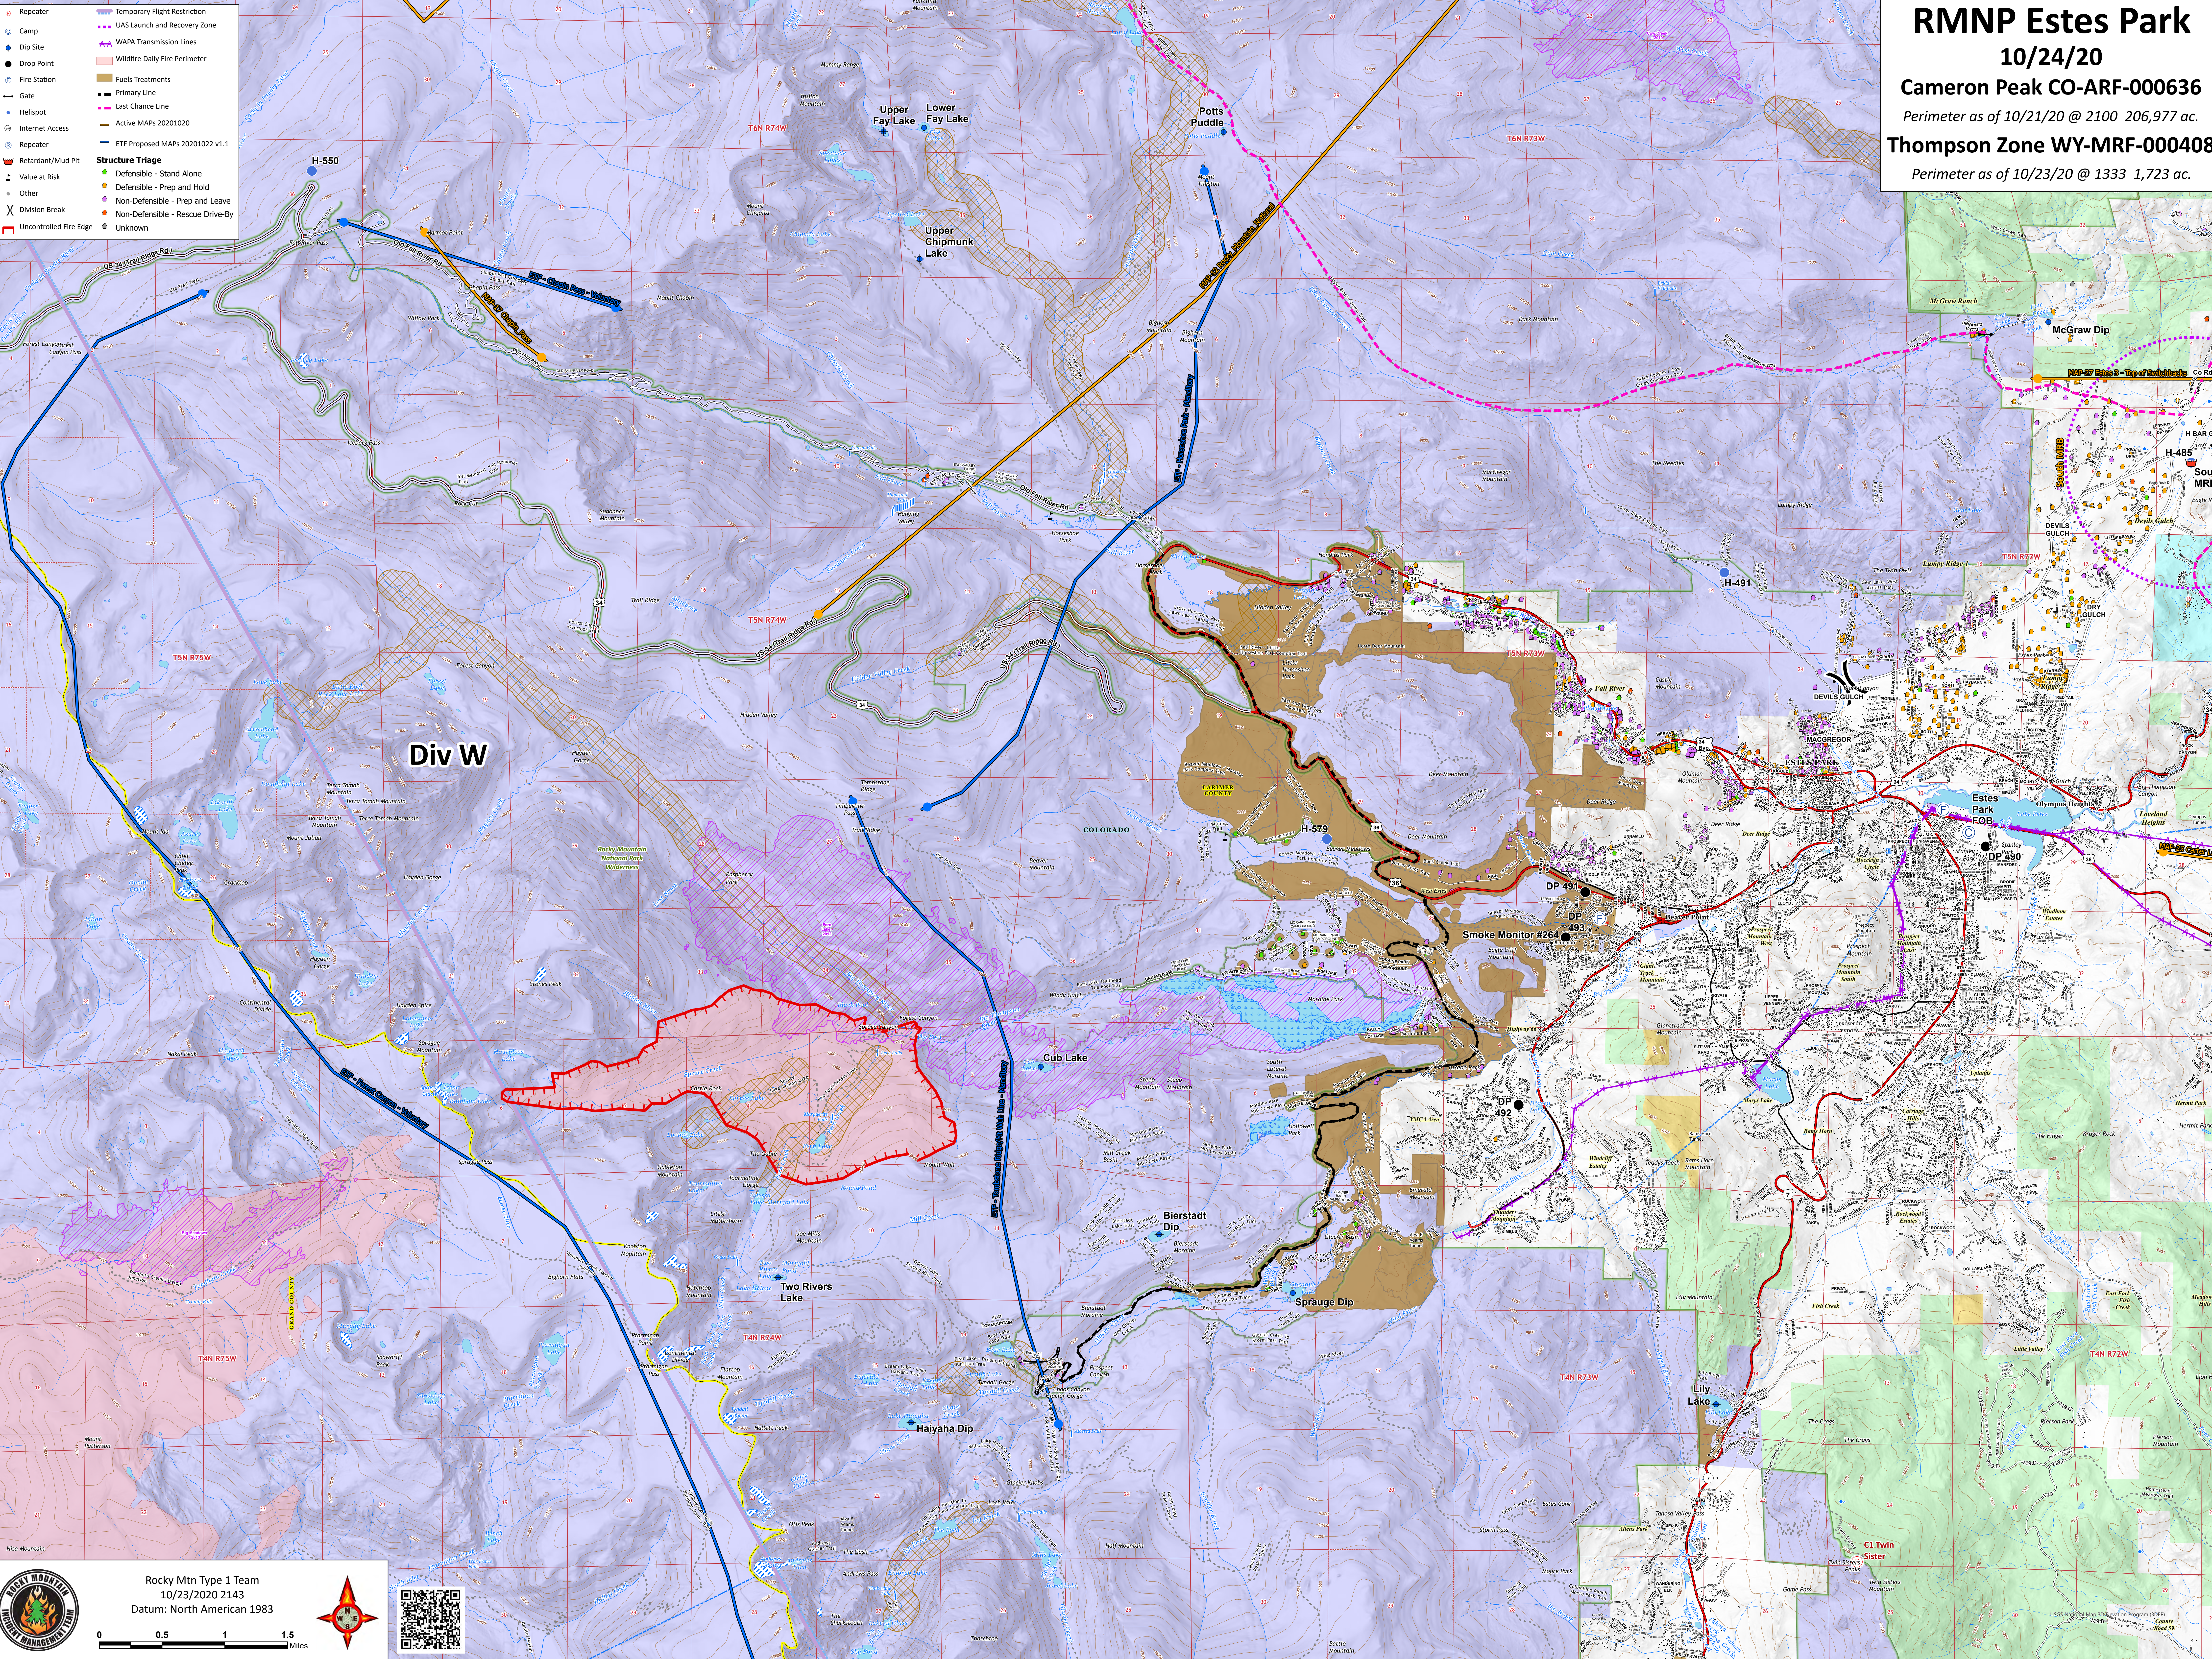

# RMNP Estes Park

## 10/24/20

Cameron Peak CO-ARF-000636  
Perimeter as of 10/21/20 @ 2100 206,977 ac.

Thompson Zone WY-MRF-000408  
Perimeter as of 10/23/20 @ 1333 1,723 ac.

- Repeater
  - Camp
  - Dip Site
  - Drop Point
  - Fire Station
  - Gate
  - Heliport
  - Internet Access
  - Repeater
  - Retardant/Mud Pit
  - Value at Risk
  - Other
  - Division Break
  - Uncontrolled Fire Edge
  - Temporary Flight Restriction
  - UAS Launch and Recovery Zone
  - WAPA Transmission Lines
  - Wildfire Daily Fire Perimeter
  - Fuels Treatments
  - Primary Line
  - Last Chance Line
  - Active MAPs 20201020
  - ETF Proposed MAPs 20201022 v1.1
- Structure Triage**
- Defensible - Stand Alone
  - Defensible - Prep and Hold
  - Non-Defensible - Prep and Leave
  - Non-Defensible - Rescue Drive-By
  - Unknown

Rocky Mtn Type 1 Team  
10/23/2020 2143  
Datum: North American 1983

USGS National Map 3D Elevation Program (NED) 1/3" Contour 250m Resolution