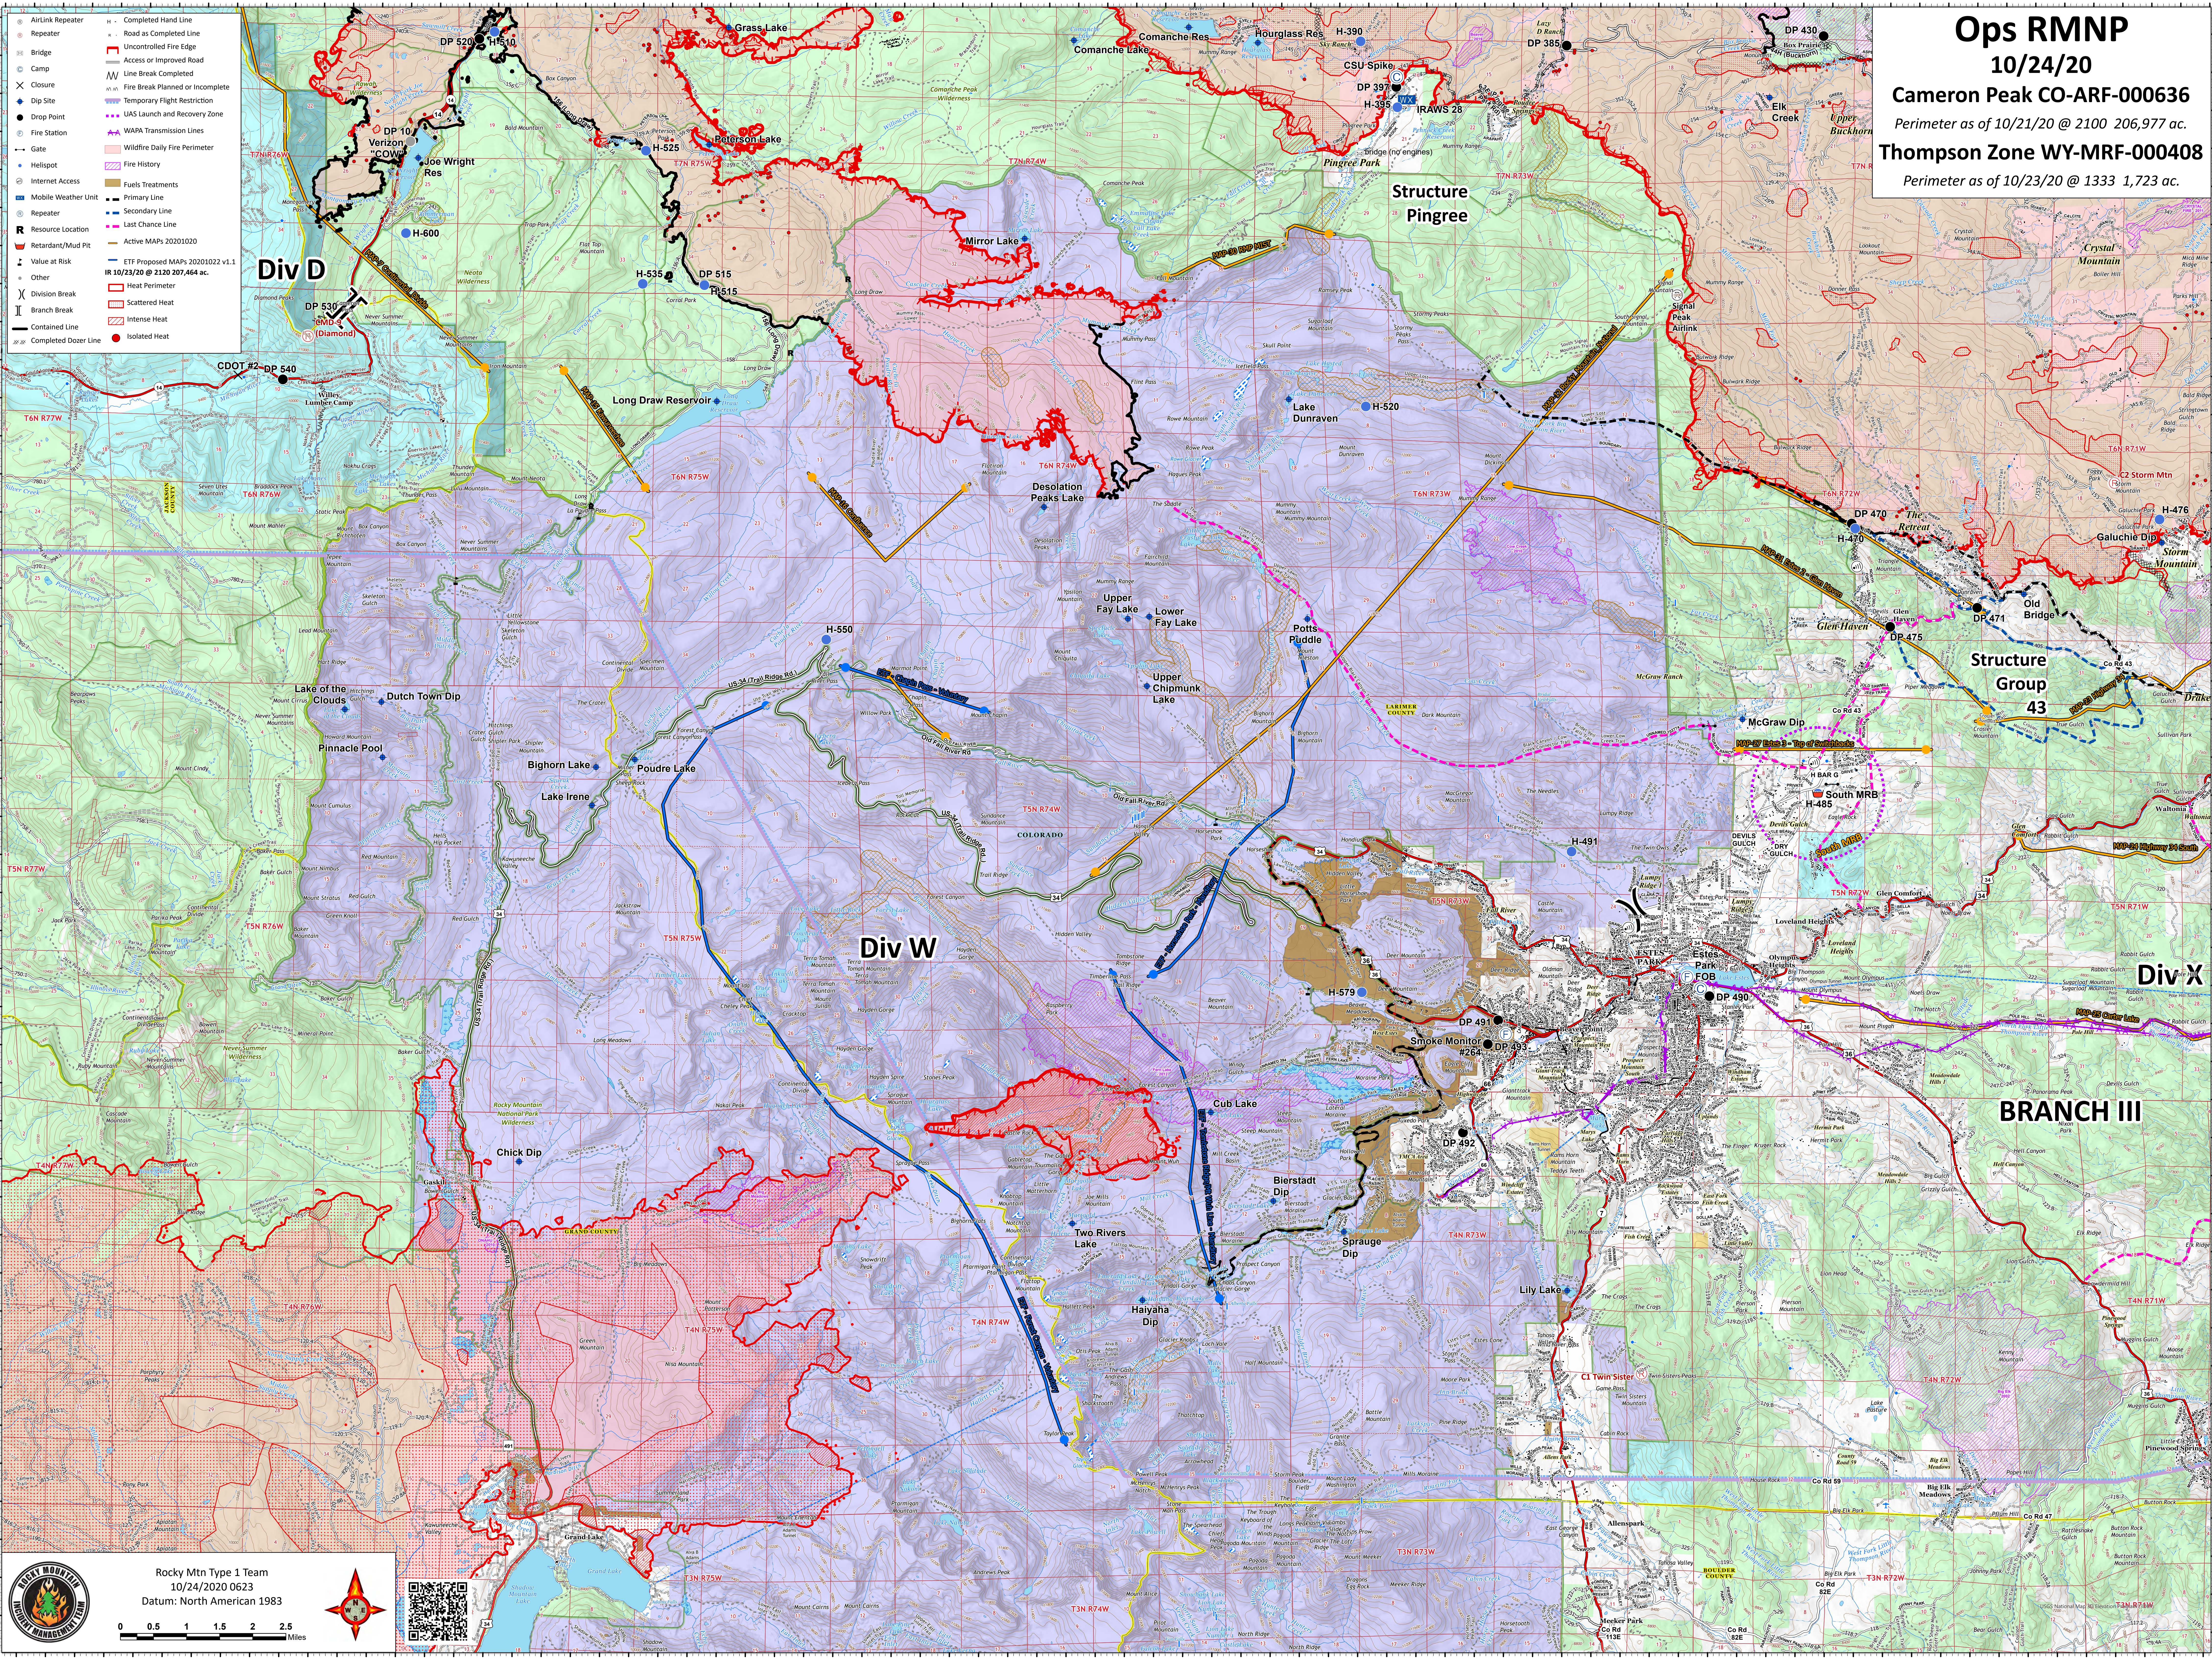

**Ops RMNP**  
**10/24/20**  
**Cameron Peak CO-ARF-000636**  
 Perimeter as of 10/21/20 @ 2100 206,977 ac.  
**Thompson Zone WY-MRF-000408**  
 Perimeter as of 10/23/20 @ 1333 1,723 ac.

- AirLink Repeater
- Repeater
- Camp
- ✕ Closure
- Dip Site
- Drop Point
- Fire Station
- Gate
- Helispot
- Internet Access
- Mobile Weather Unit
- Repeater
- Resource Location
- Retardant/Mud Pit
- Value at Risk
- Other
- Branch Break
- Contained Line
- Completed Dozer Line
- Completed Hand Line
- Road as Completed Line
- Uncontrolled Fire Edge
- Access or Improved Road
- Fire Break Completed
- Fire Break Planned or Incomplete
- Temporary Flight Restriction
- UAS Launch and Recovery Zone
- WAPA Transmission Lines
- Wildfire Daily Fire Perimeter
- Fire History
- Fuels Treatments
- Primary Line
- Secondary Line
- Last Chance Line
- Active MAPs 20201020
- ETf Proposed MAPs 20201022 v1.1
- IR 10/23/20 @ 2120 207,464 ac.
- Heat Perimeter
- Scattered Heat
- Intense Heat
- Isolated Heat

**Rocky Mtn Type 1 Team**  
 10/24/2020 0623  
 Datum: North American 1983