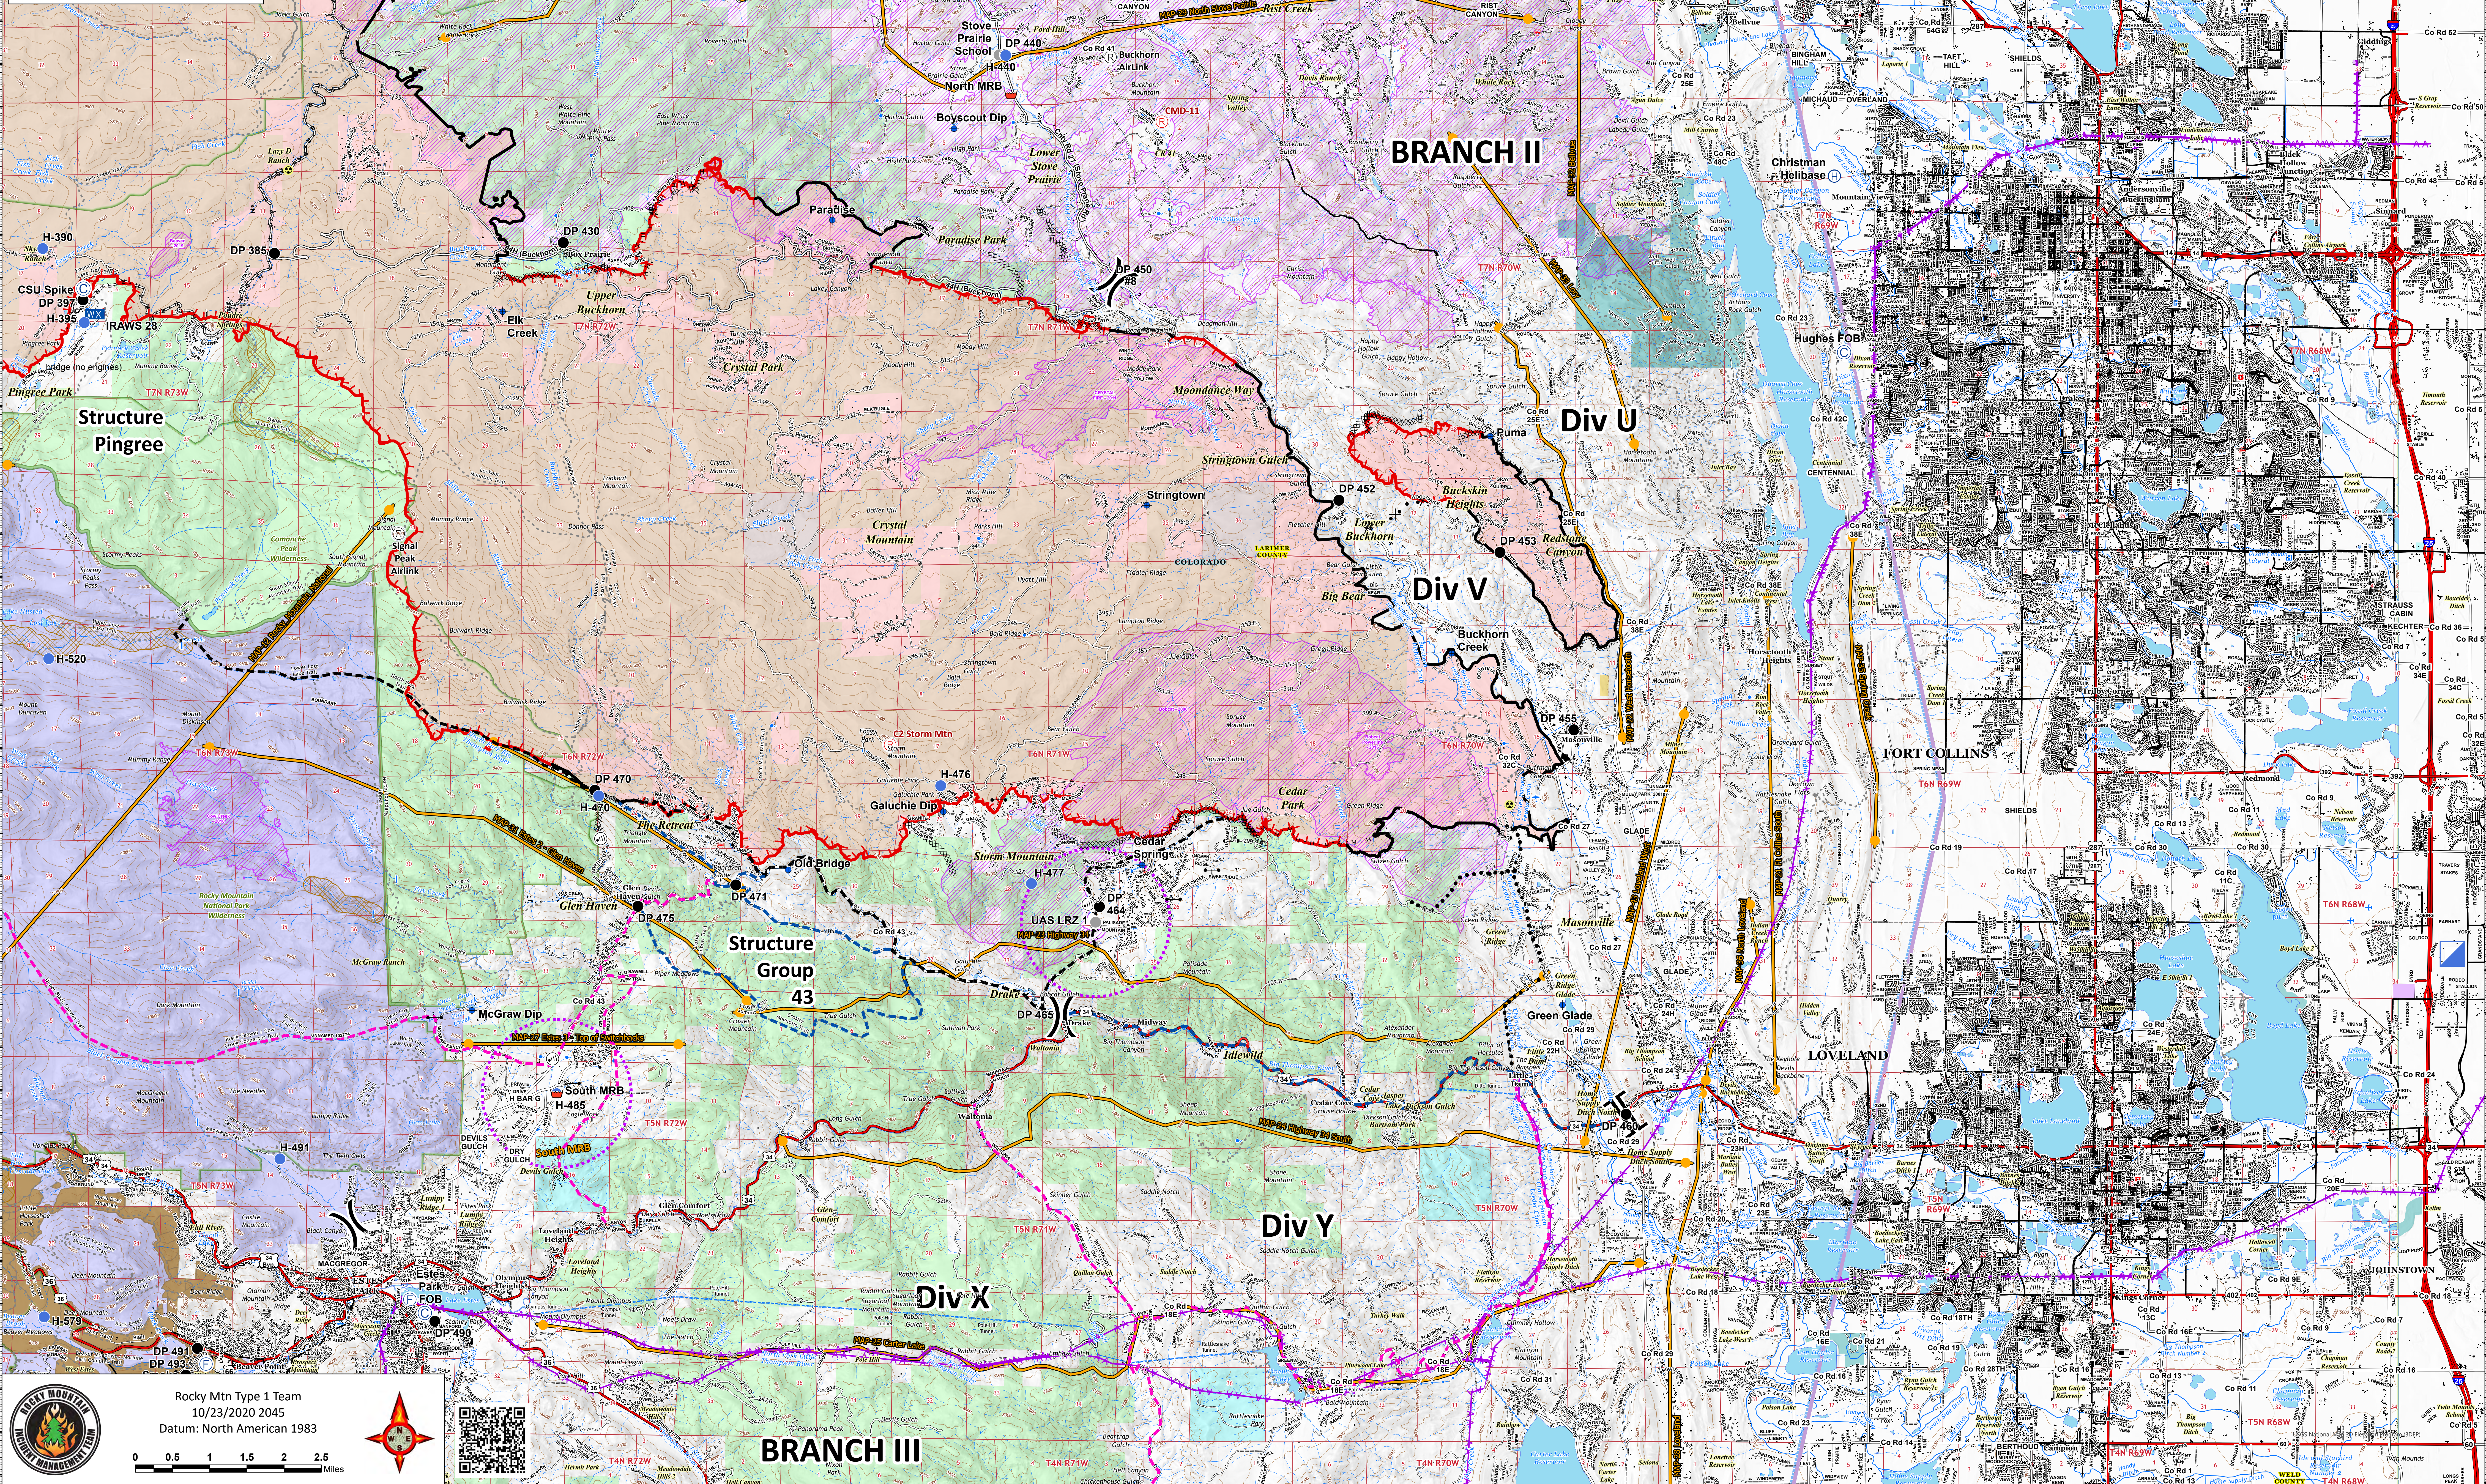

Operations East

10/24/20
Cameron Peak CO-ARF-00636
Perimeter as of 10/21/20 @ 2100 206,977 ac.
Thompson Zone WY-MRF-000408
Perimeter as of 10/23/20 @ 1333 1,723 ac.

- AirLink Repeater
- Repeater
- Bridge
- Camp
- Closure
- Dip Site
- Drop Point
- Fire Station
- Gate
- Hazard
- Helibase
- Helispot
- Incident Command Post
- Internet Access
- Mobile Weather Unit
- Repeater
- Retardant/Mud Pit
- Water Source
- Value at Risk
- Division Break
- Branch Break
- Completed Dozer Line
- Completed Hand Line
- Road as Completed Line
- Proposed Dozer Line
- Uncontrolled Fire Edge
- Access or Improved Road
- Planned Secondary Line
- Temporary Flight Restriction
- UAS Launch and Recovery Zone
- WAPA Transmission Lines
- Wildfire Daily Fire Perimeter
- Fire History
- Fuels Treatments
- Primary Line
- Secondary Line
- Last Chance Line
- Active MAPs 20201020

Rocky Mtn Type 1 Team
10/23/2020 2045
Datum: North American 1983

0 0.5 1 1.5 2 2.5 Miles