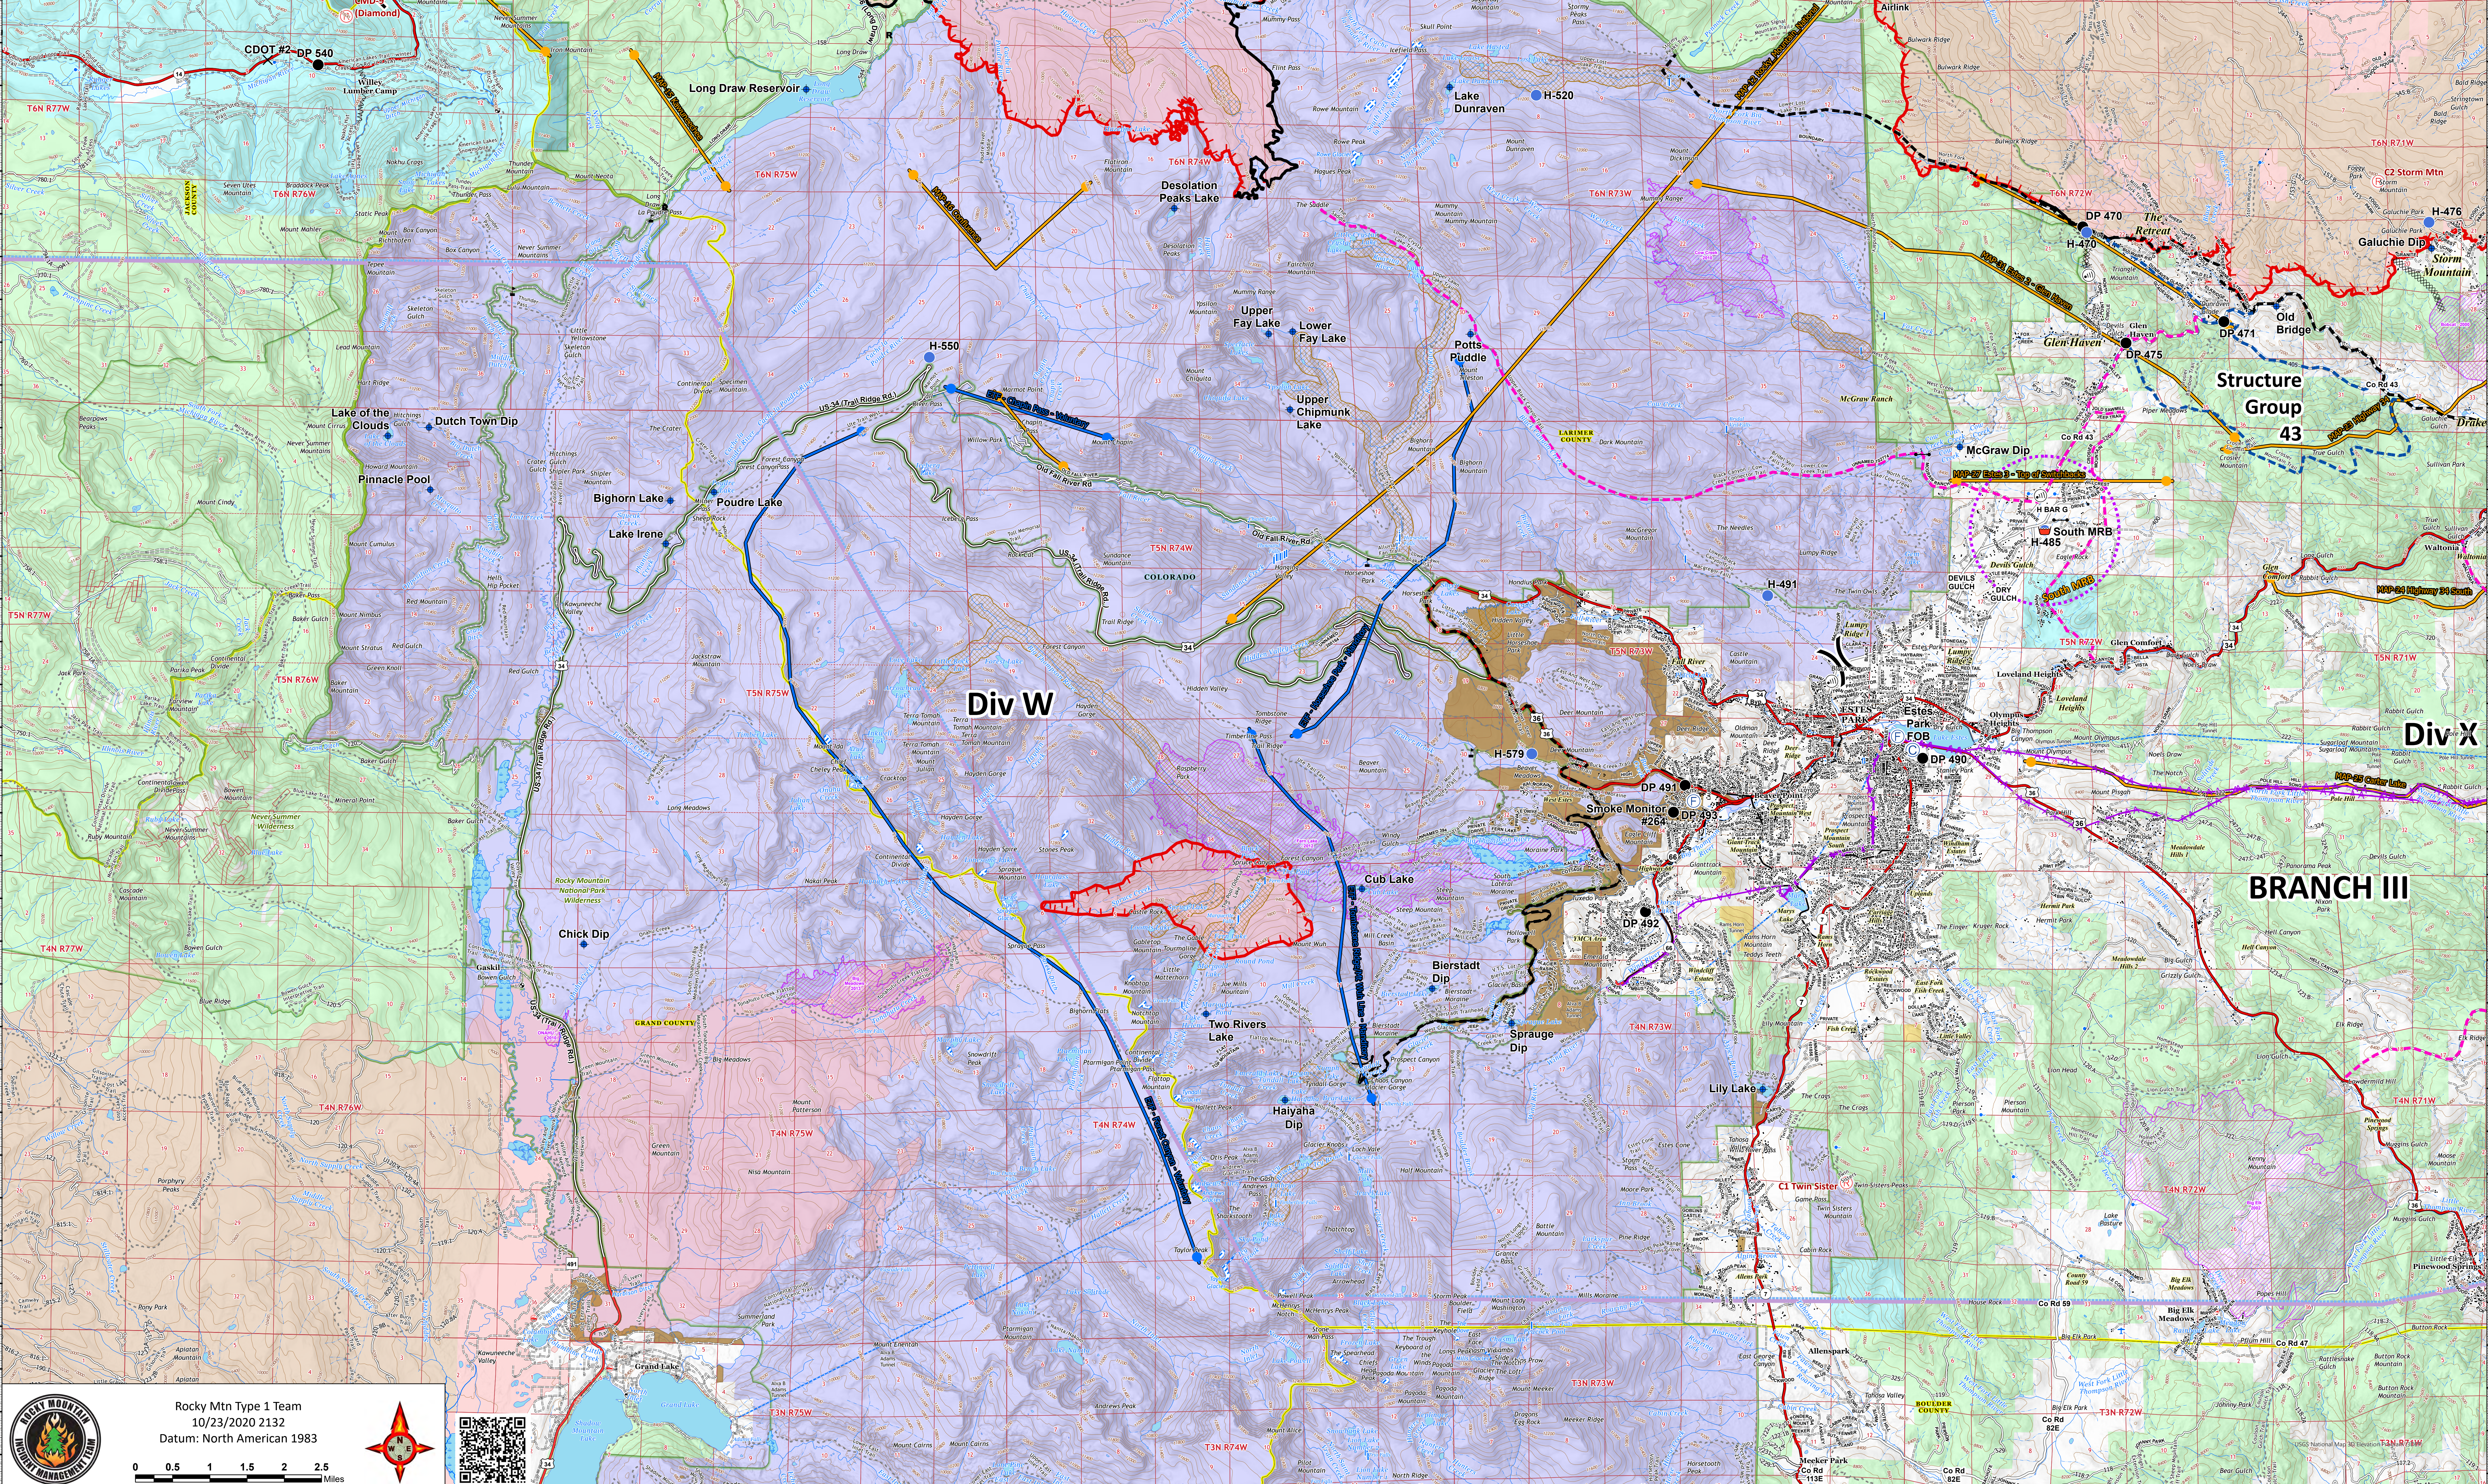

# Ops RMNP

## 10/24/20

### Cameron Peak CO-ARF-00636

Perimeter as of 10/21/20 @ 2100 206,977 ac.

### Thompson Zone WY-MRF-000408

Perimeter as of 10/23/20 @ 1333 1,723 ac.

- AirLink Repeater
- Repeater
- Dip Site
- Camp
- Closure
- Drop Station
- Helispot
- Internet Access
- Mobile Weather Unit
- Repeater
- Resource Location
- Retardant/Mud Pit
- Value at Risk
- Other
- Division Break
- Branch Break
- Completed Dozer Line
- Completed Hand Line
- Road as Completed Line
- Uncontrolled Fire Edge
- Access or Improved Road
- Line Break Completed
- Fire Line Planned or Incomplete
- Temporary Flight Restriction
- UAS Launch and Recovery Zone
- WAPA Transmission Lines
- Wildfire Daily Fire Perimeter
- Fire History
- Fuels Treatments
- Primary Line
- Secondary Line
- Last Chance Line
- Active MAPs 20201020
- ETF Proposed MAPs 20201022 v1.1