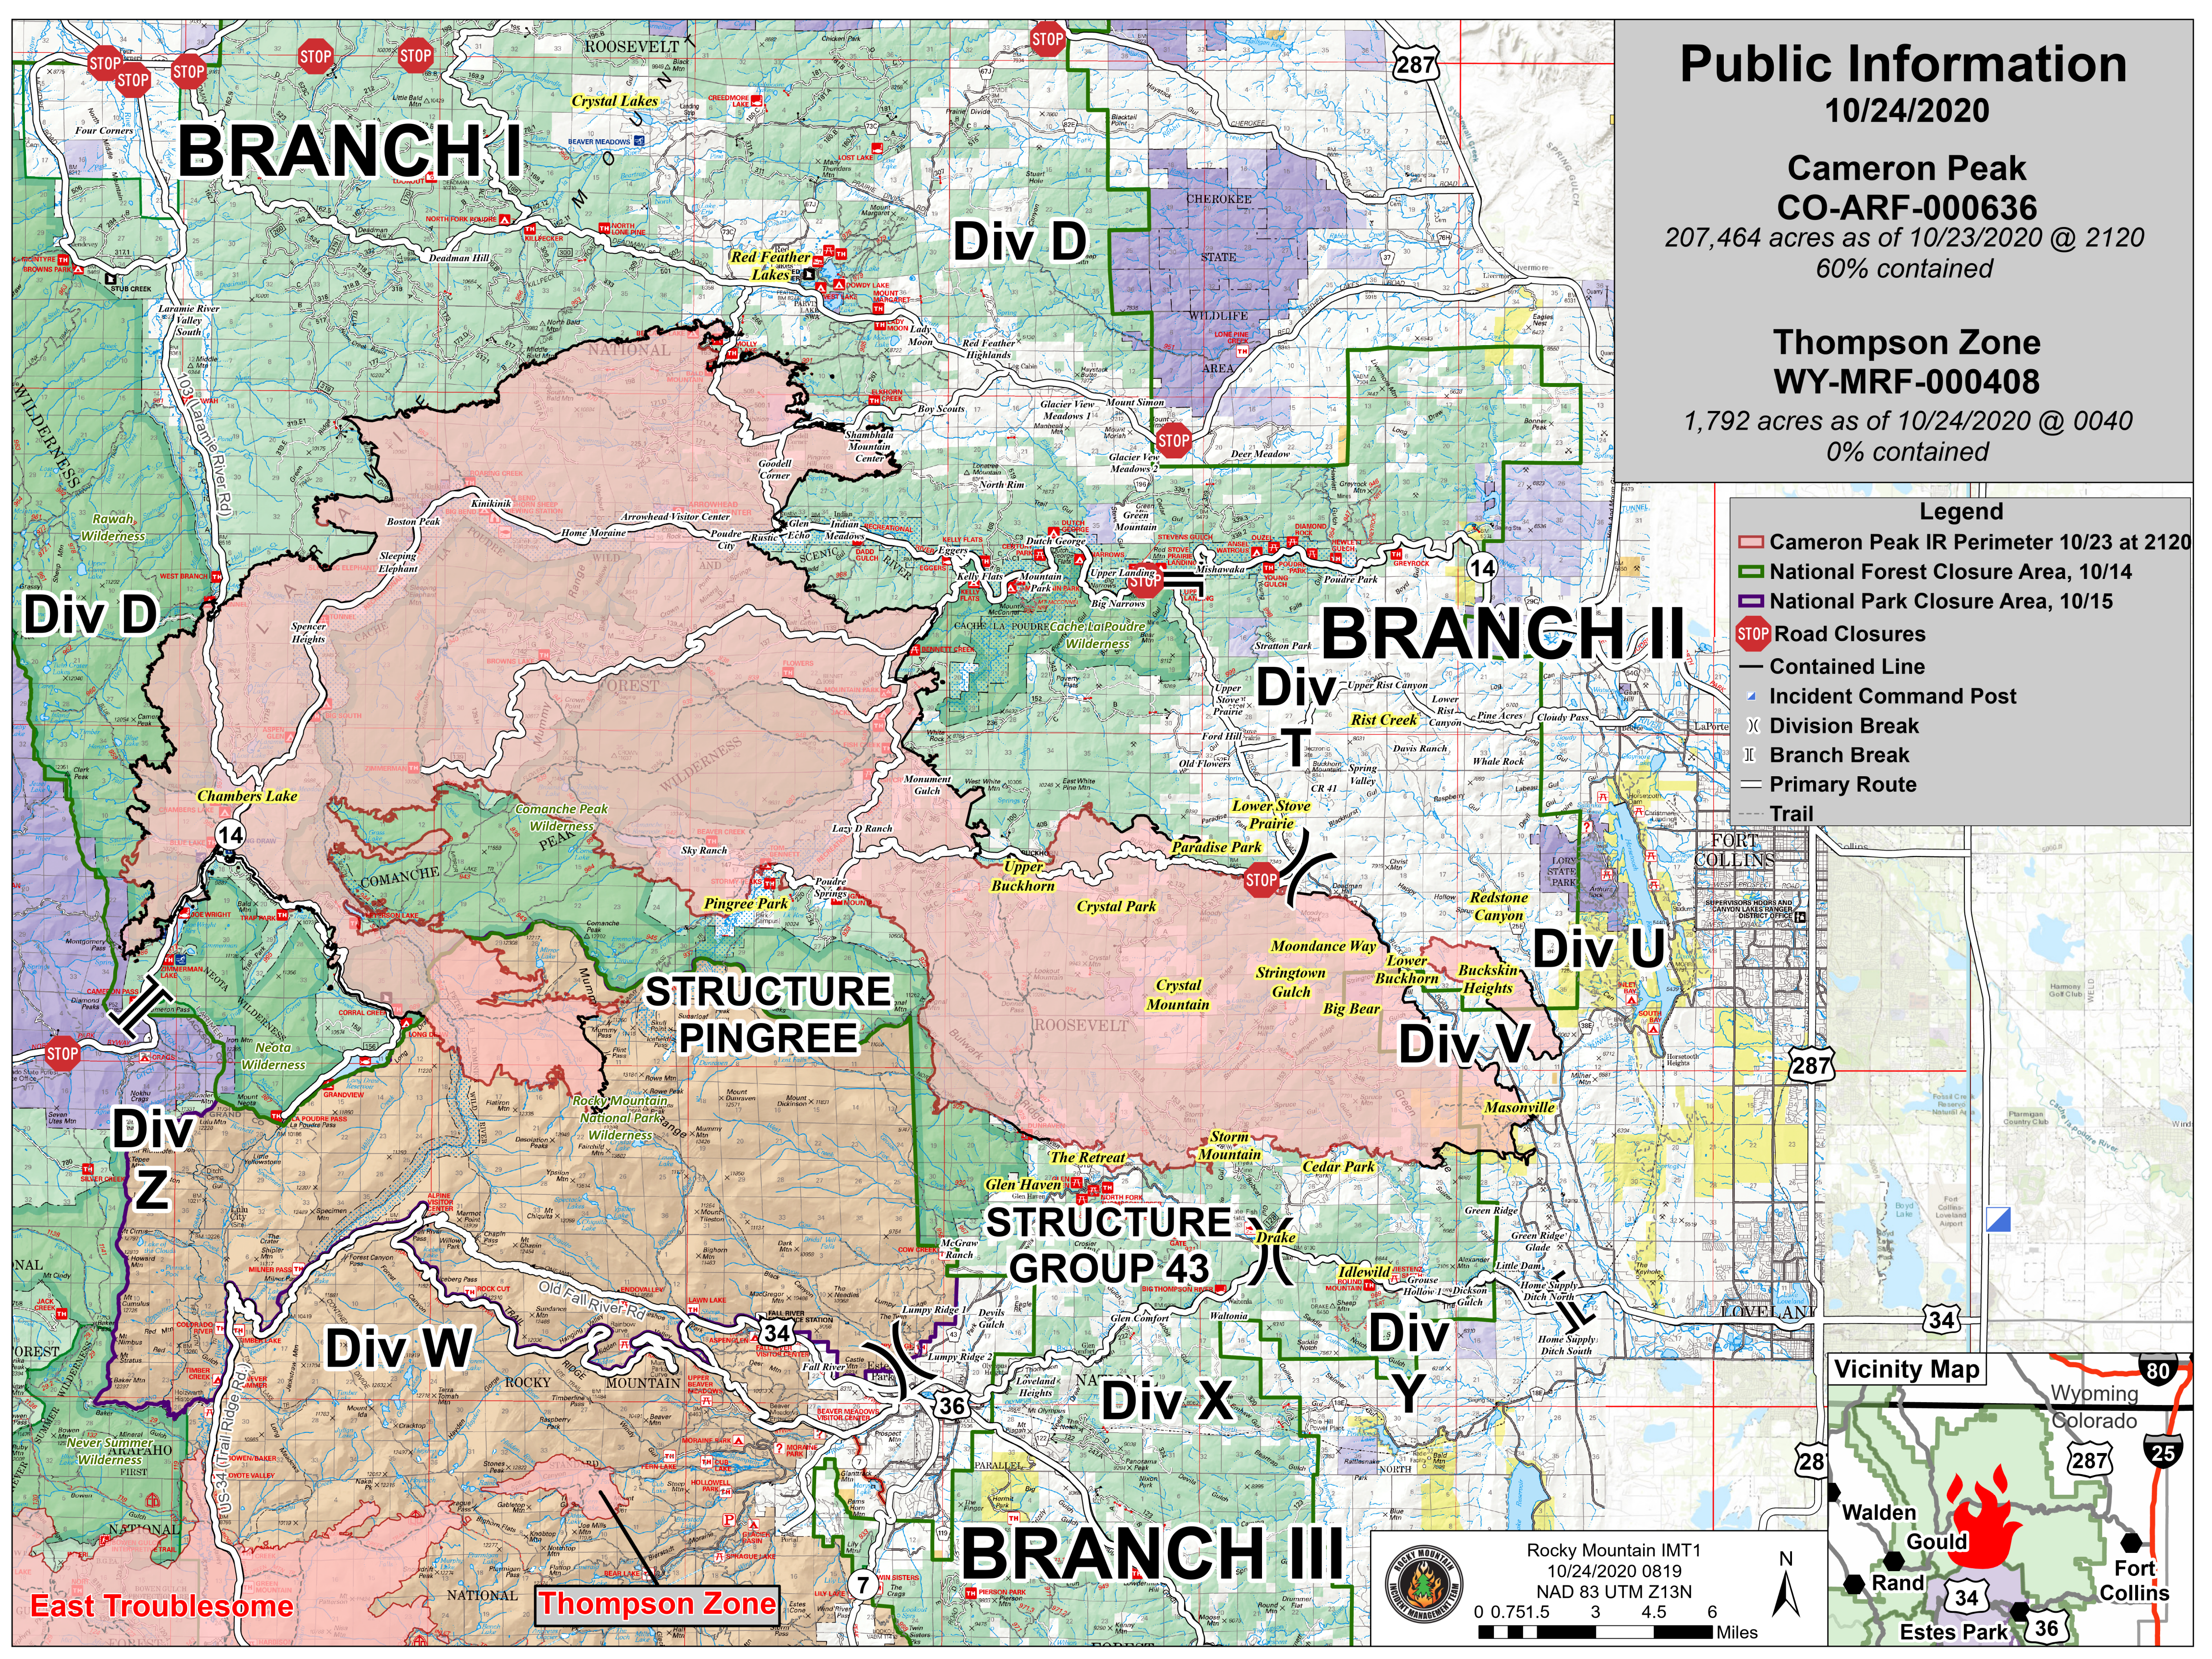

Public Information

10/24/2020

Cameron Peak
CO-ARF-000636
207,464 acres as of 10/23/2020 @ 2120
60% contained

Thompson Zone
WY-MRF-000408
1,792 acres as of 10/24/2020 @ 0040
0% contained

Legend

- Cameron Peak IR Perimeter 10/23 at 2120
- National Forest Closure Area, 10/14
- National Park Closure Area, 10/15
- Road Closures
- Contained Line
- Incident Command Post
- Division Break
- Branch Break
- Primary Route
- Trail

Rocky Mountain Fire Management logo featuring a mountain and fire.

Rocky Mountain IMT1
10/24/2020 0819
NAD 83 UTM Z13N

0 0.751.5 3 4.5 6 Miles

East Troublesome

Thompson Zone