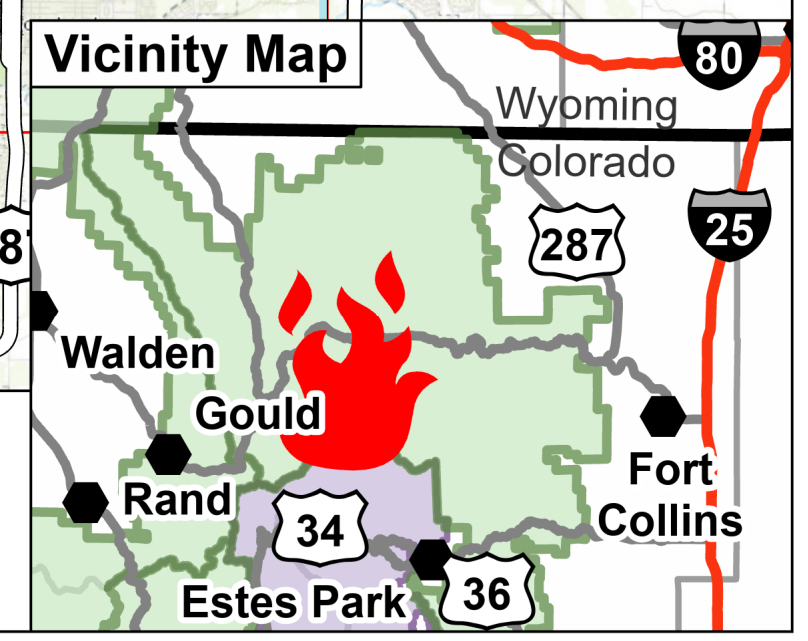

Public Information

10/24/2020

Cameron Peak
CO-ARF-000636
207,464 acres as of 10/23/2020 @ 2120
60% contained

Thompson Zone
WY-MRF-000408
1,792 acres as of 10/24/2020 @ 0040
0% contained

Legend

- Cameron Peak IR Perimeter 10/23 at 2120
- National Forest Closure Area, 10/14
- National Park Closure Area, 10/15
- Road Closures
- Contained Line
- Incident Command Post
- Division Break
- Branch Break
- Primary Route
- Trail

Rocky Mountain Fire Management logo featuring a mountain and fire.

Rocky Mountain IMT1
10/24/2020 0819
NAD 83 UTM Z13N

0 0.751.5 3 4.5 6 Miles

East Troublesome

Thompson Zone