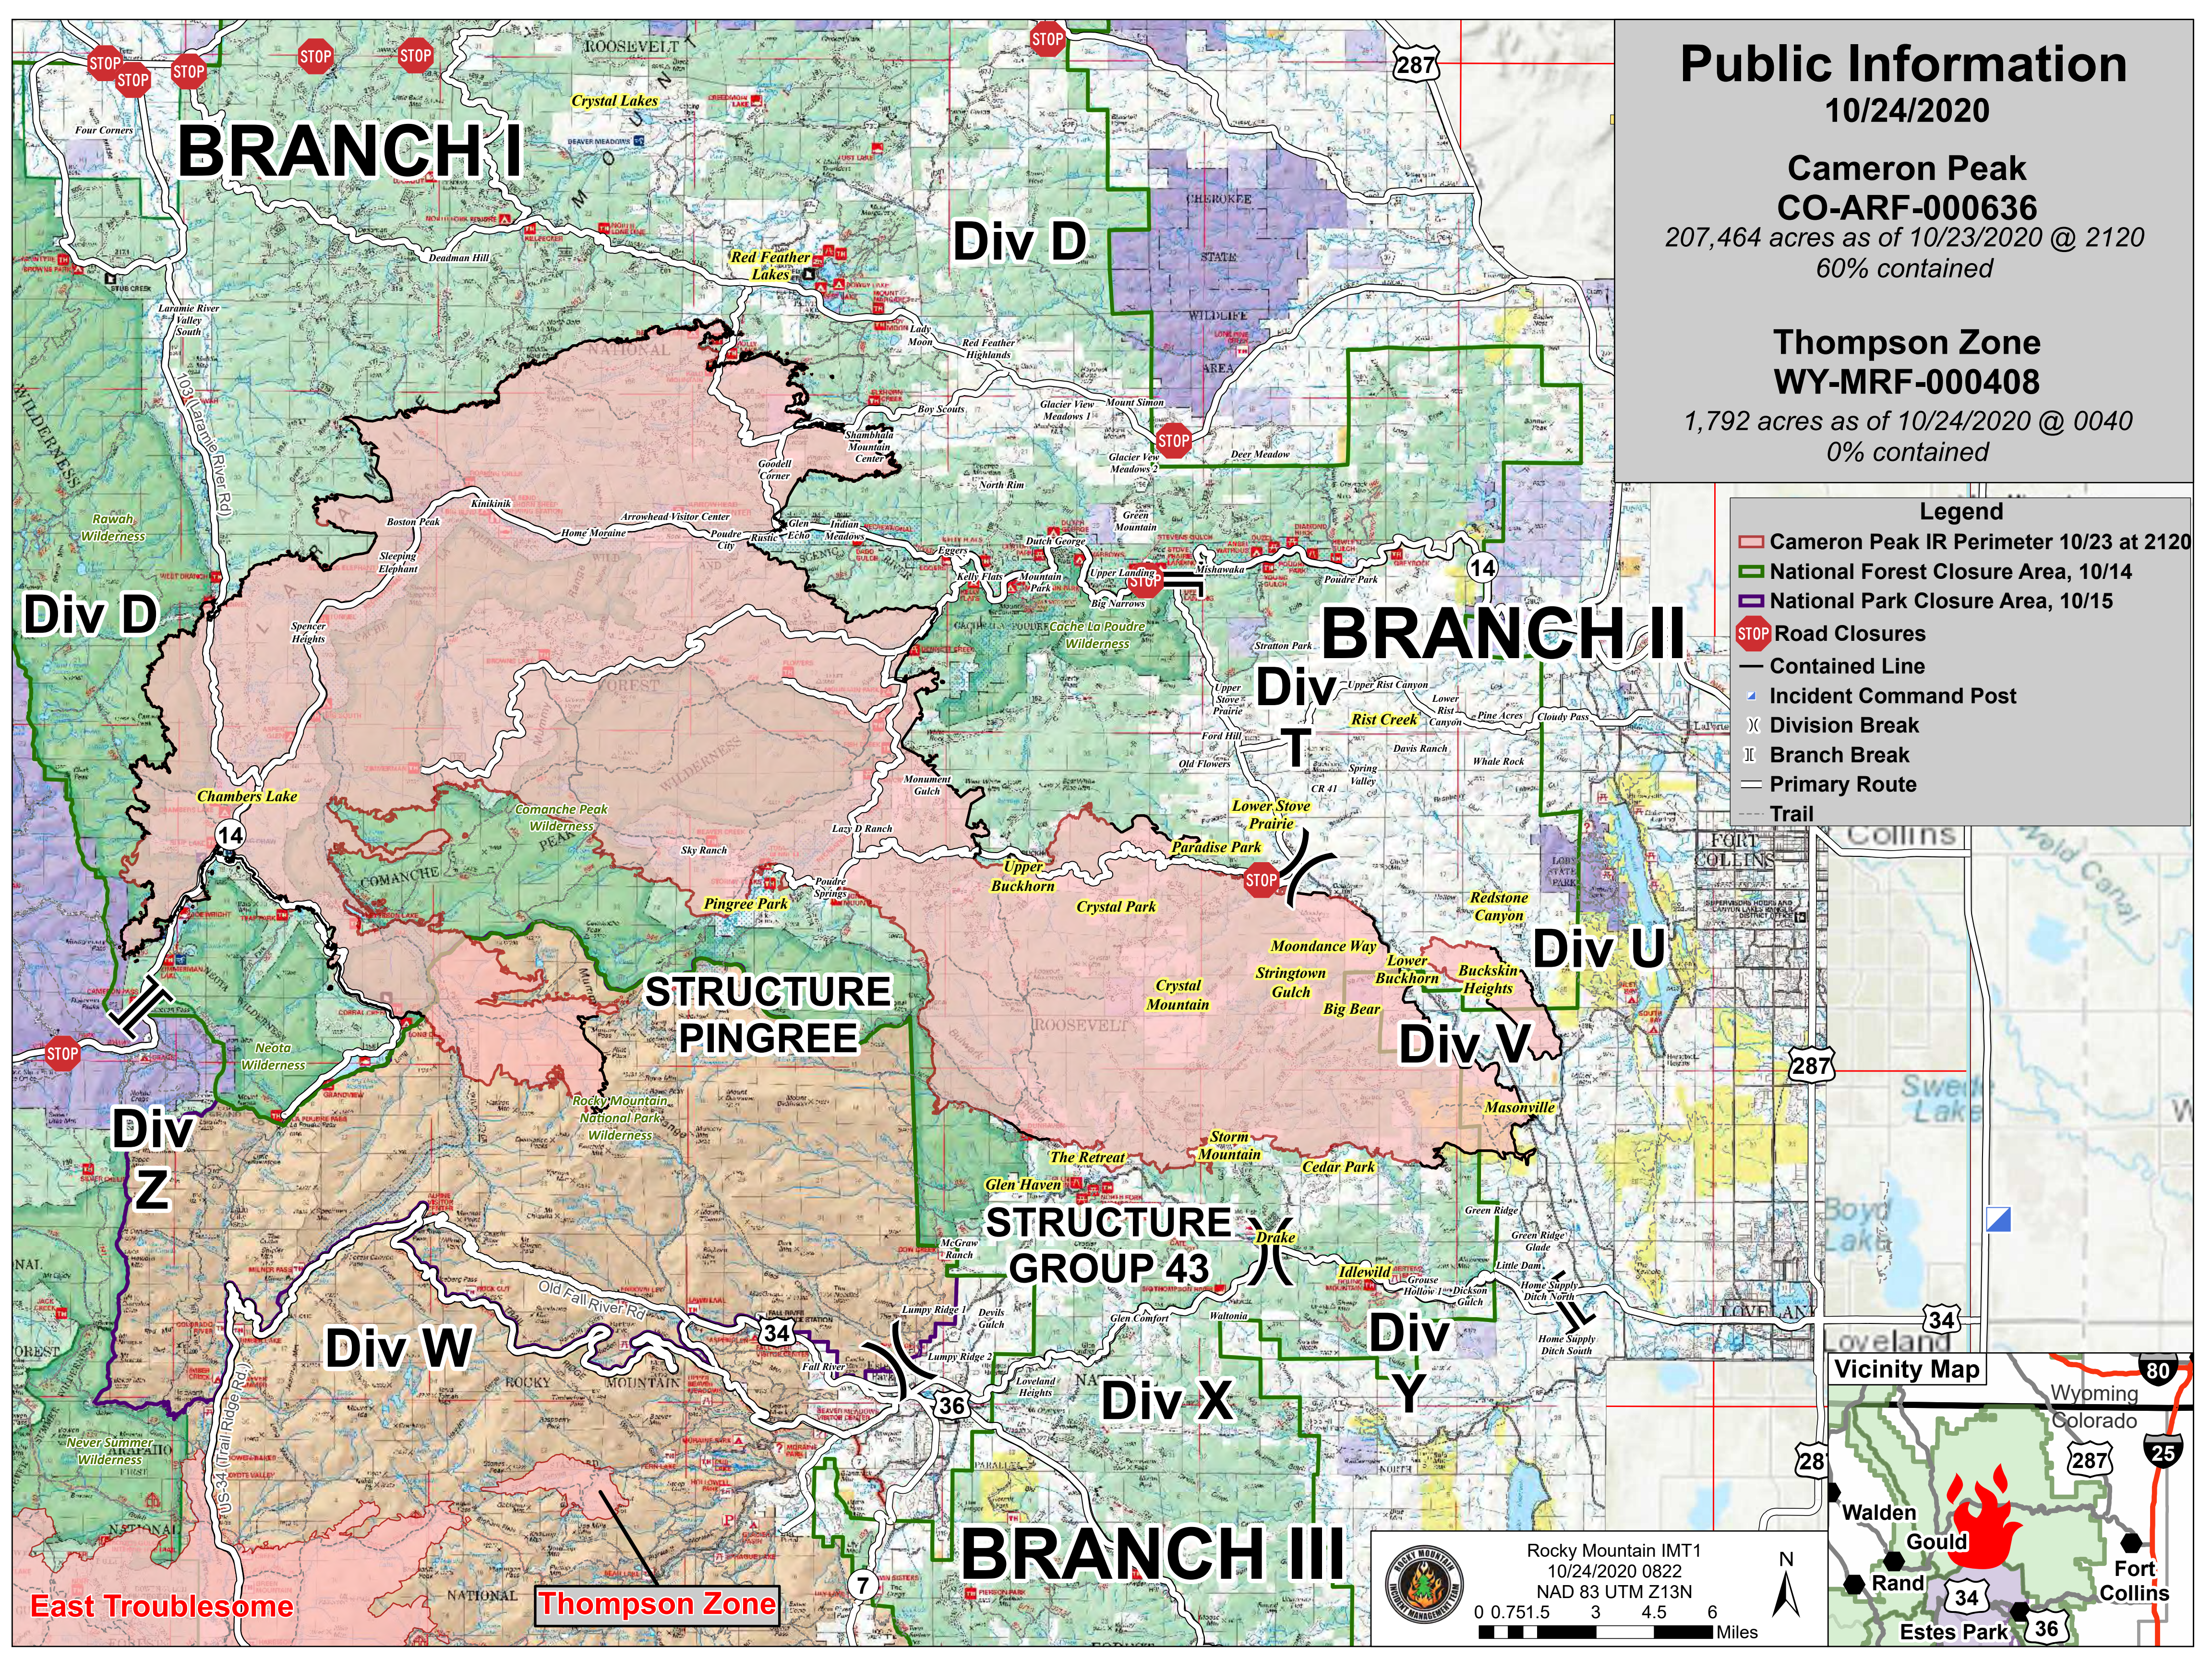

Public Information

10/24/2020

Cameron Peak
CO-ARF-000636
207,464 acres as of 10/23/2020 @ 2120
60% contained

Thompson Zone
WY-MRF-000408
1,792 acres as of 10/24/2020 @ 0040
0% contained

Legend

- Cameron Peak IR Perimeter 10/23 at 2120
- National Forest Closure Area, 10/14
- National Park Closure Area, 10/15
- Road Closures
- Contained Line
- Incident Command Post
- Division Break
- Branch Break
- Primary Route
- Trail

East Troublesome

Thompson Zone

Rocky Mountain IMT1
10/24/2020 0822
NAD 83 UTM Z13N