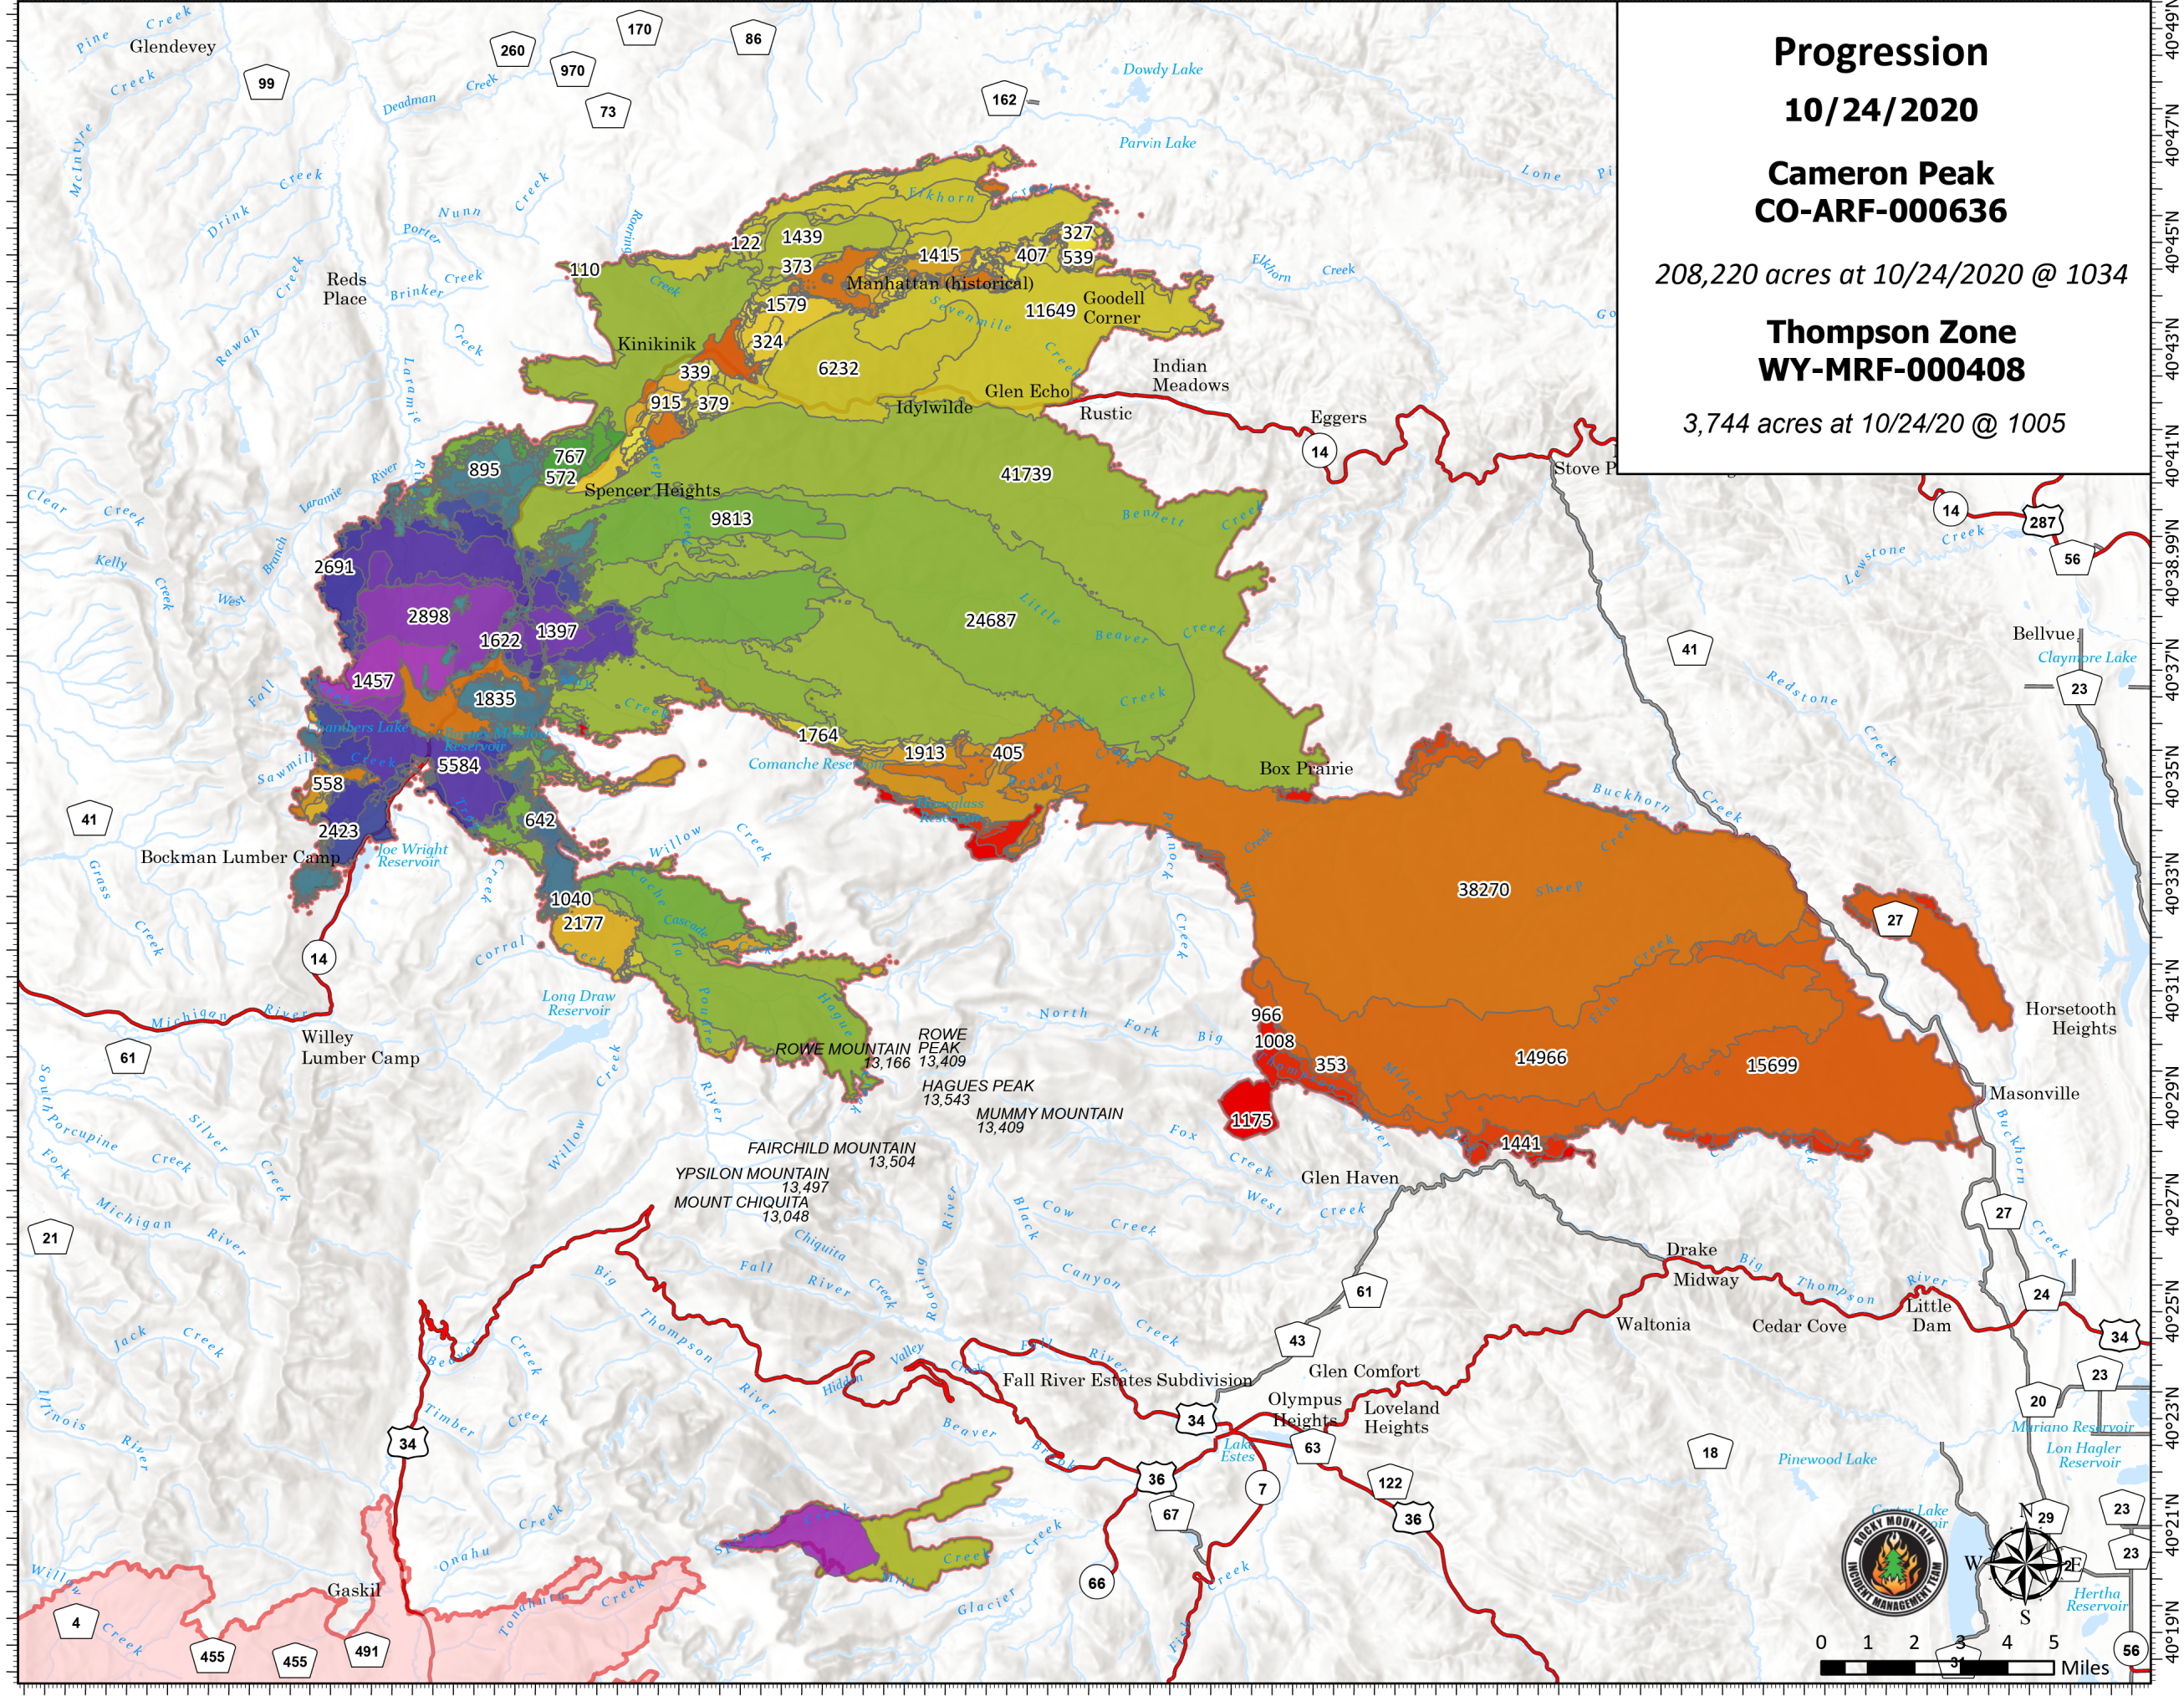

Thompson Zone Current Progression

2020-10-22	0 growth ac	1555 total ac
2020-10-24	2189 growth ac	3744 total ac

Total acreage for last day may not match acreage reported in header due to procedural differences.

NAD83, Lat/Long Grid

Progression
10/24/2020
Cameron Peak
CO-ARF-000636
208,220 acres at 10/24/2020 @ 1034
Thompson Zone
WY-MRF-000408
3,744 acres at 10/24/20 @ 1005

106°W 105°58'W 105°56'W 105°54'W 105°52'W 105°50'W 105°48'W 105°46'W 105°44'W 105°42'W 105°40'W 105°38'W 105°35'W 105°33'W 105°31'W 105°29'W 105°27'W 105°25'W 105°23'W 105°21'W 105°19'W 105°17'W 105°15'W 105°13'W 105°11'W 105°9'W