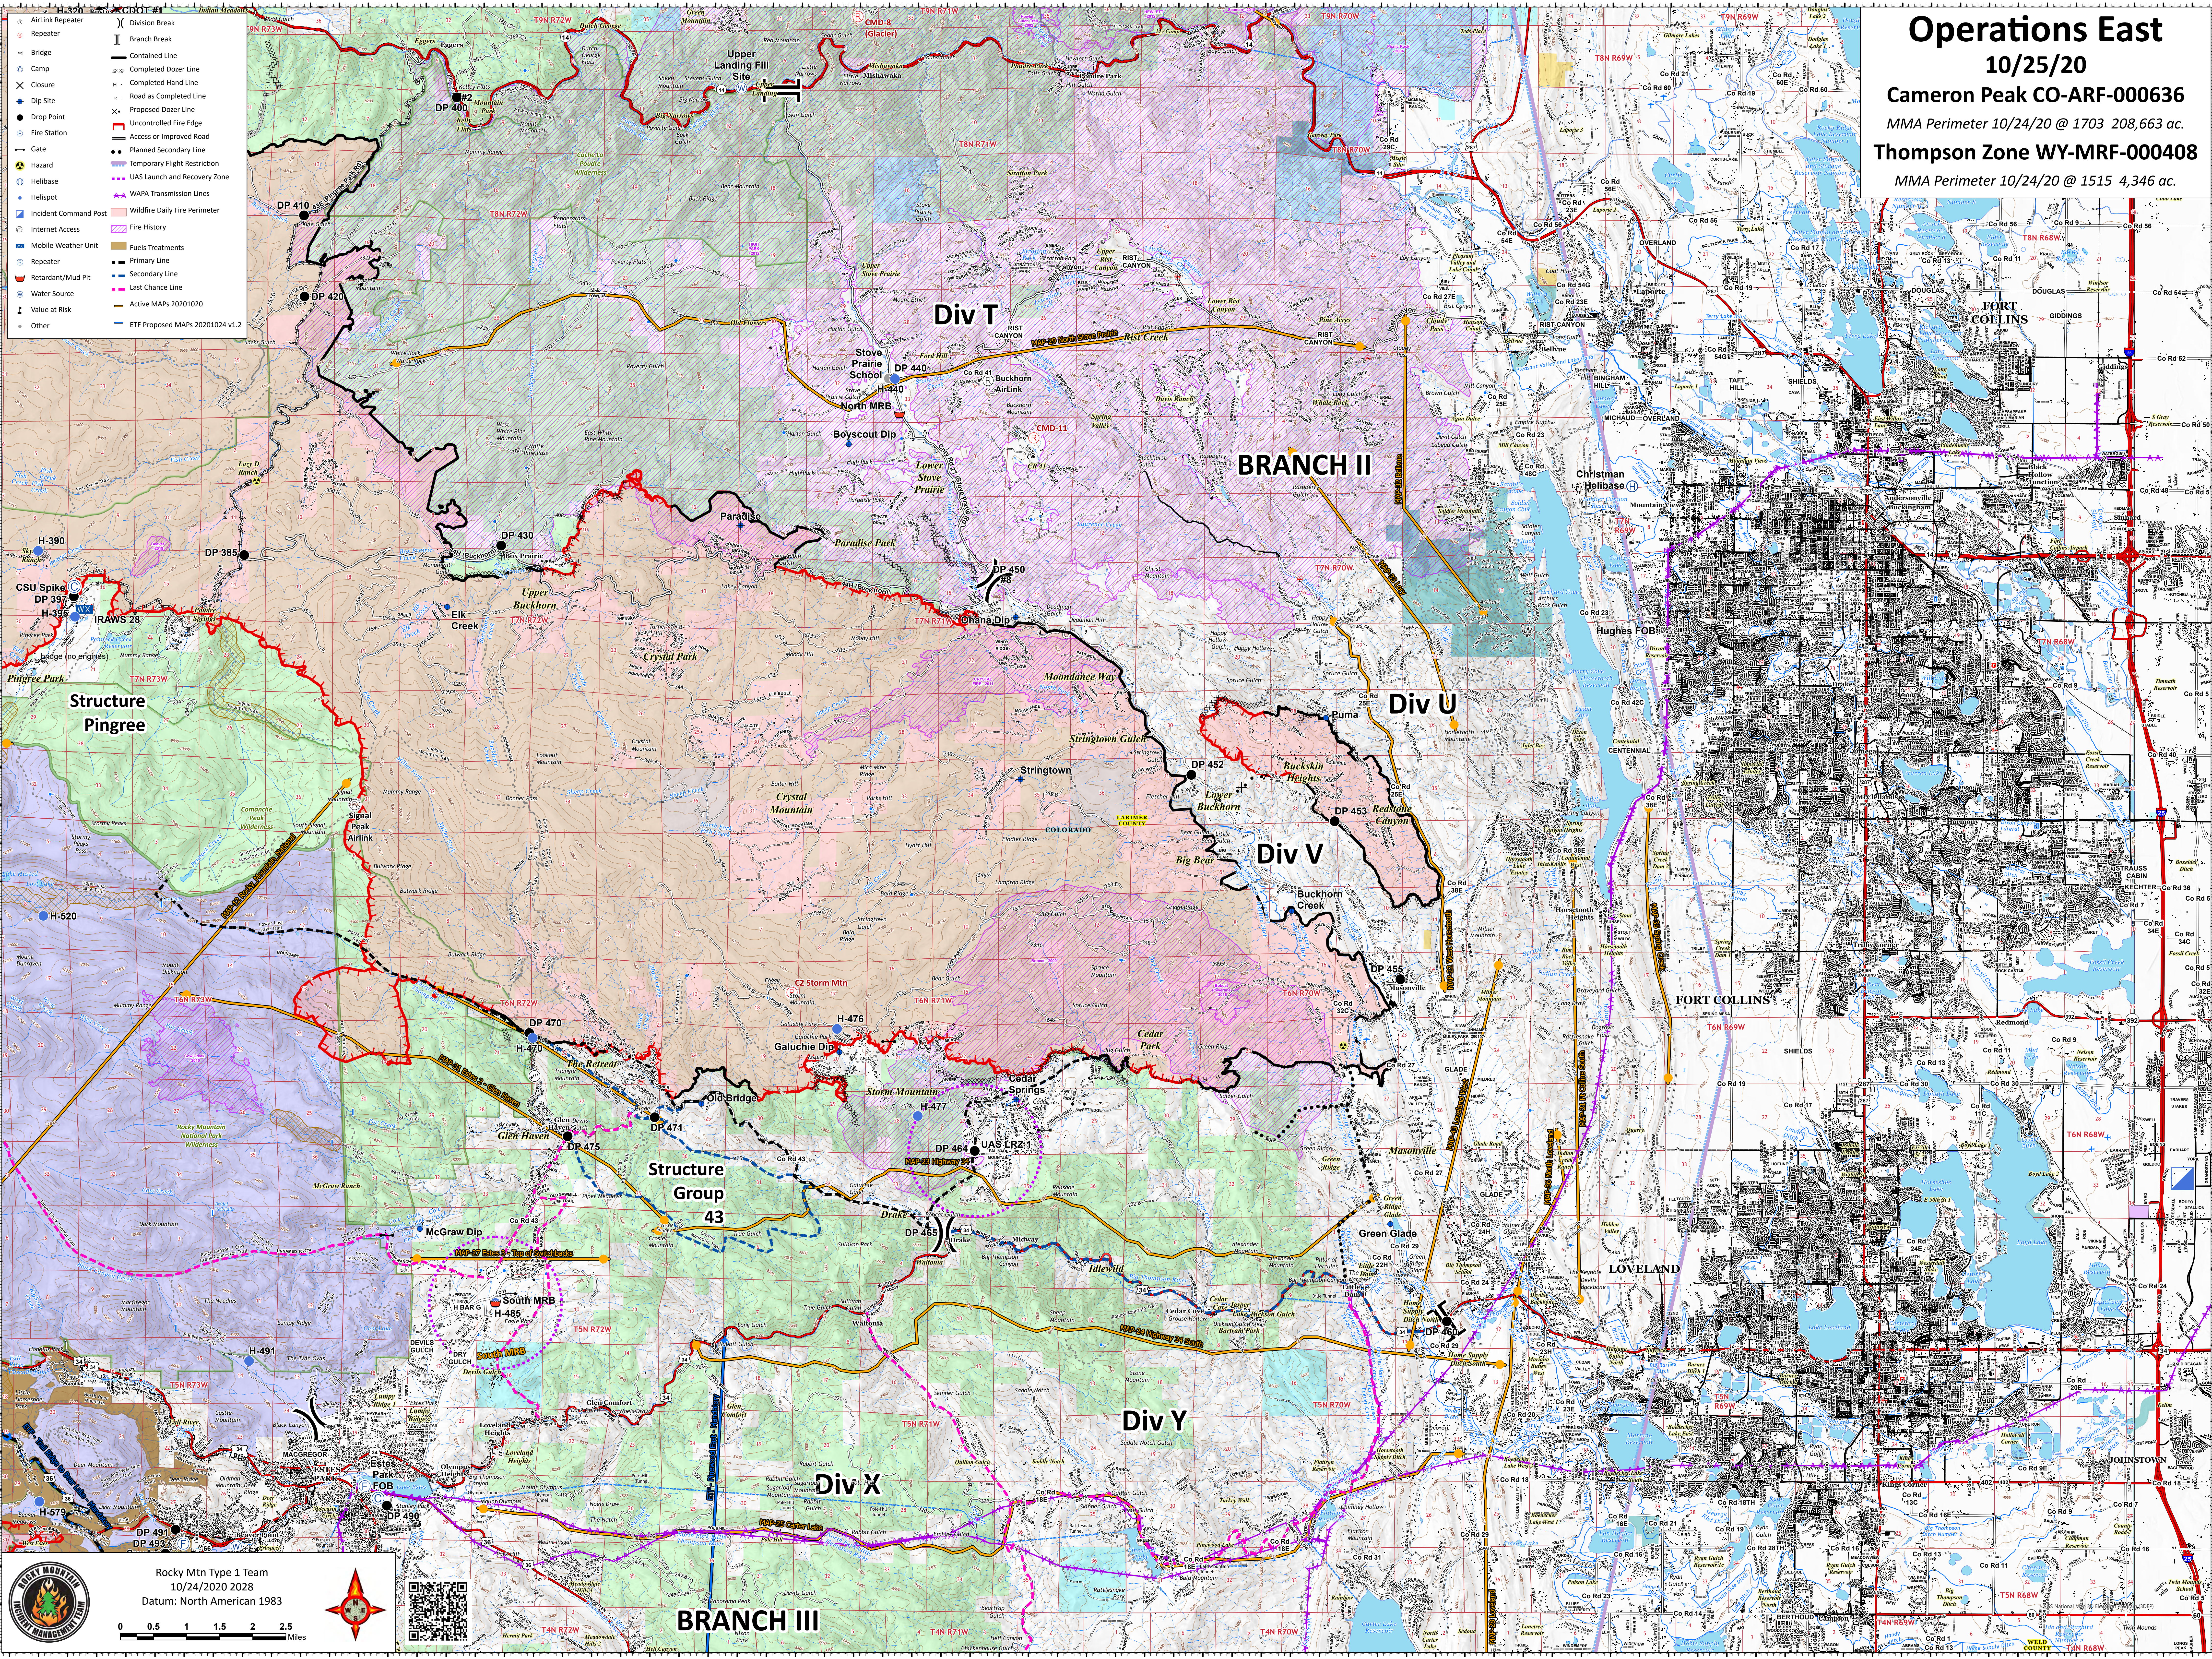

Operations East

10/25/20
 Cameron Peak CO-ARF-000636
 MMA Perimeter 10/24/20 @ 1703 208,663 ac.
 Thompson Zone WY-MRF-000408
 MMA Perimeter 10/24/20 @ 1515 4,346 ac.

- AirLink Repeater
- Repeater
- Bridge
- Camp
- Closure
- Dip Site
- Drop Point
- Fire Station
- Gate
- Hazard
- Helibase
- Helispot
- Incident Command Post
- Internet Access
- Mobile Weather Unit
- Repeater
- Retardant/Mud Pit
- Water Source
- Value at Risk
- Other
- Division Break
- Branch Break
- Completed Dozer Line
- Completed Hand Line
- Road as Completed Line
- Proposed Dozer Line
- Unclassified Fire Edge
- Access or Improved Road
- Planned Secondary Line
- Temporary Flight Restriction
- UAS Launch and Recovery Zone
- WAPA Transmission Lines
- Wildfire Daily Fire Perimeter
- Fire History
- Fuels Treatments
- Primary Line
- Secondary Line
- Last Chance Line
- Active MAPs 20201020
- ETF Proposed MAPs 20201024 v1.2

Rocky Mtn Type 1 Team
 10/24/2020 2028
 Datum: North American 1983

0 0.5 1 1.5 2 2.5 Miles

105°36.01'W 105°34'W 105°32'W 105°30'W 105°28'W 105°26'W 105°24'W 105°22'W 105°20'W 105°18'W 105°16'W 105°14'W 105°12'W 105°10'W 105°8'W 105°6'01'W 105°4'W 105°2'W 105°W