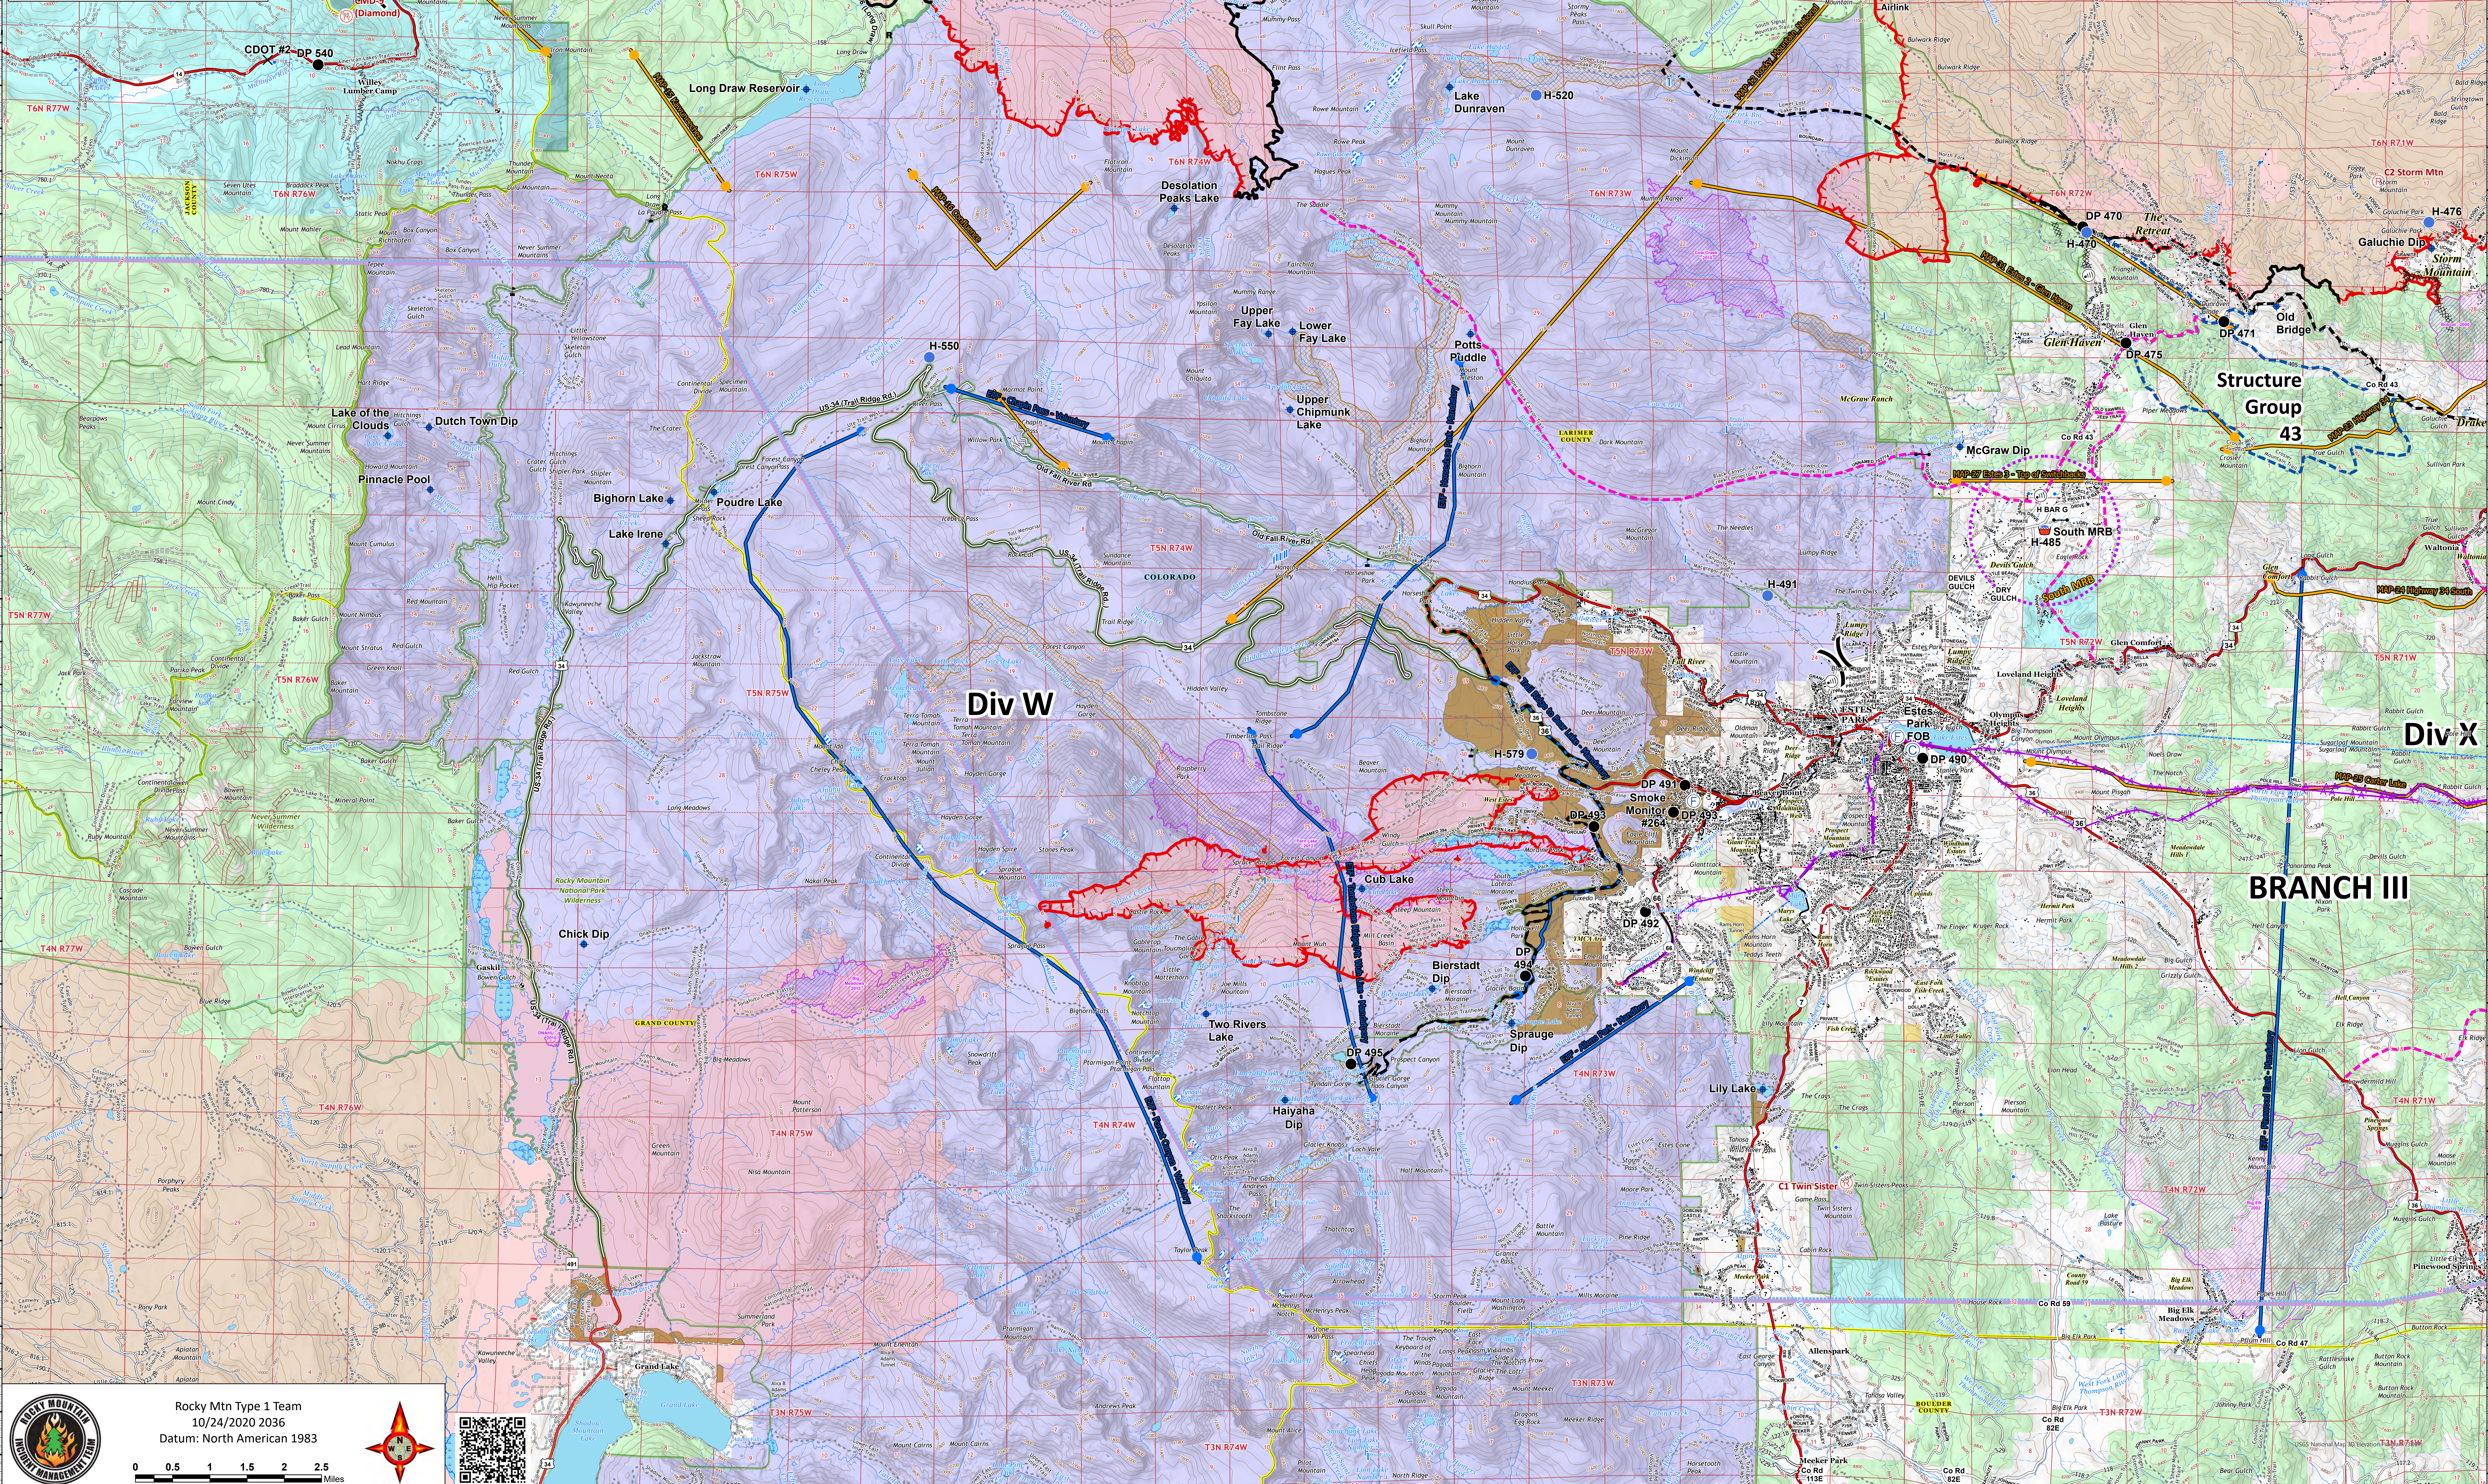

Ops RMNP
10/25/20
Cameron Peak CO-ARF-000636
 MMA Perimeter 10/24/20 @ 1703 208,663 ac.
Thompson Zone WY-MRF-000408
 MMA Perimeter 10/24/20 @ 1515 4,346 ac.

- AirLink Repeater
- Repeater
- Bridge
- Camp
- Closure
- Drop Site
- Fire Station
- Gate
- Helispot
- Internet Access
- Mobile Weather Unit
- Repeater
- Resource Location
- Retardant/Mud Pit
- Water Source
- Value at Risk
- Other
- Division Break
- Branch Break
- Contained Line
- Completed Dozer Line
- Completed Hand Line
- Road as Completed Line
- Uncontrolled Fire Edge
- Access or Improved Road
- Line Break Completed
- Fire Break Planned or Incomplete
- Temporary Flight Restriction
- UAS Launch and Recovery Zone
- WAPA Transmission Lines
- Wildfire Daily Fire Perimeter
- Fire History
- Fuels Treatments
- Primary Line
- Secondary Line
- Last Chance Line
- Active MAPS 20201020
- ETF Proposed MAPS 20201024 v1.2

Rocky Mtn Type 1 Team
 10/24/2020 2036
 Datum: North American 1983

0 0.5 1 1.5 2 2.5 Miles