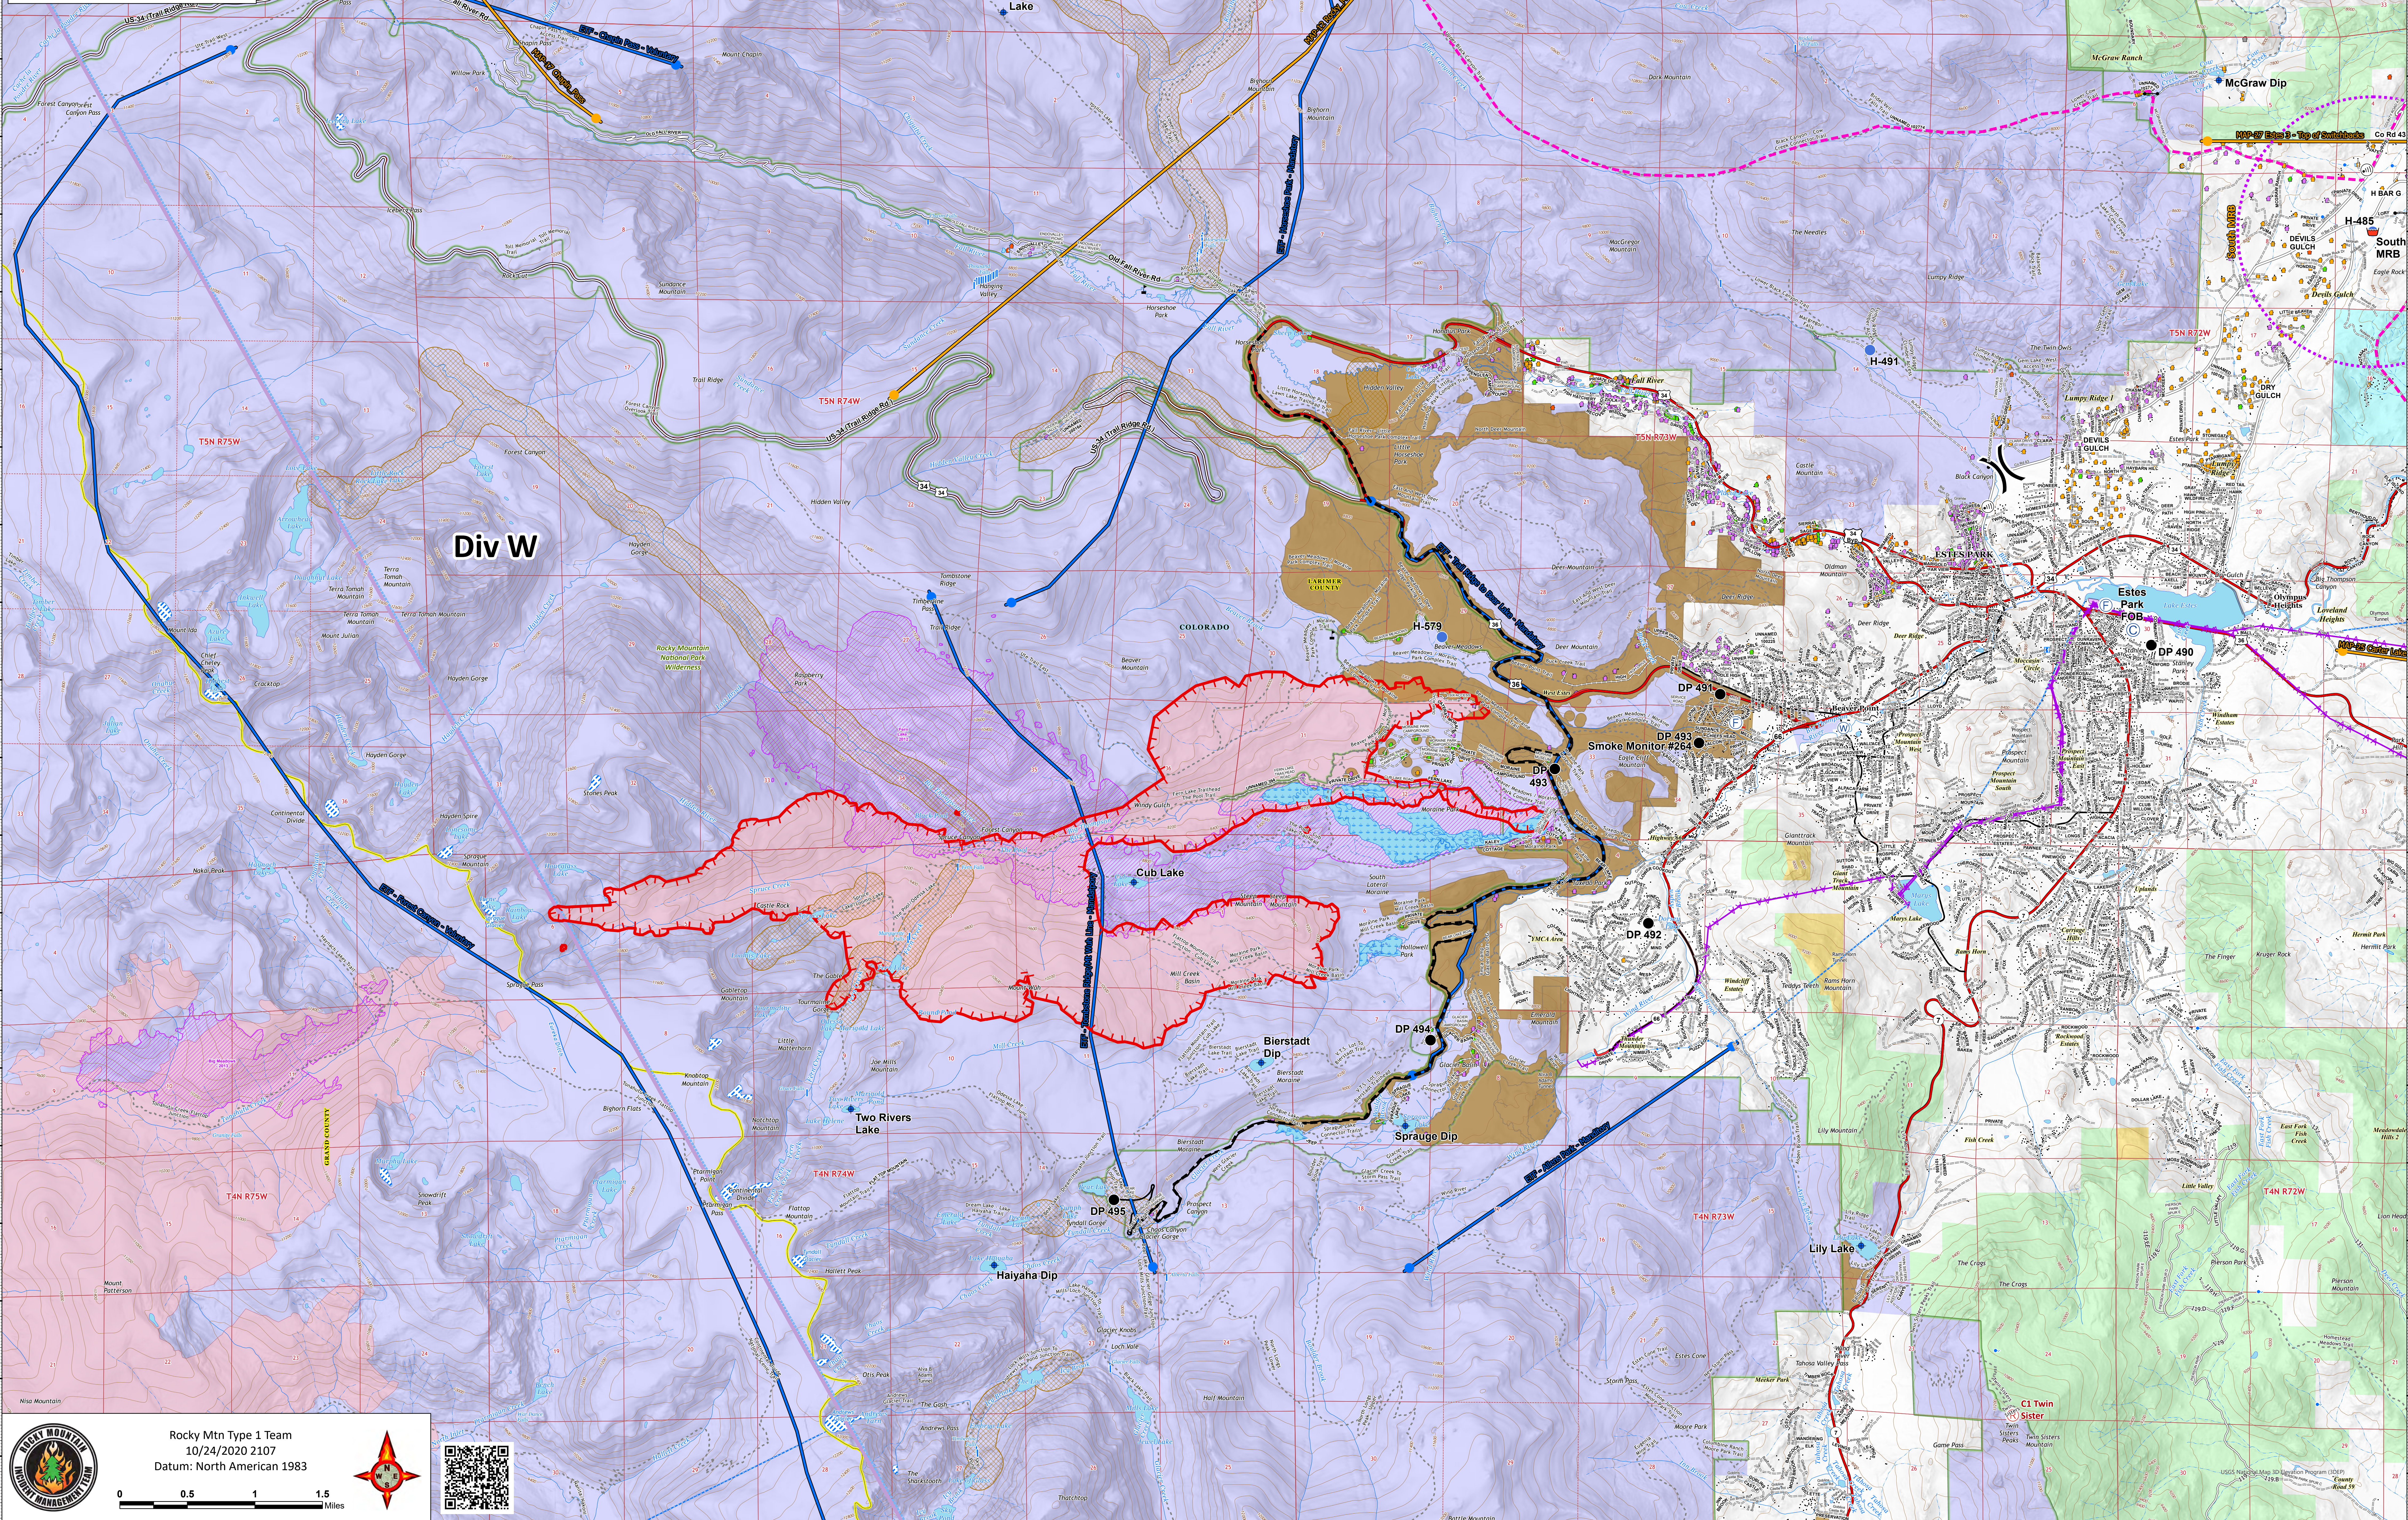

# Thompson Zone

10/25/20  
 Cameron Peak CO-ARF-000636  
 MMA Perimeter 10/24/20 @ 1703 208,663 ac.  
 Thompson Zone WY-MRF-000408  
 MMA Perimeter 10/24/20 @ 1515 4,346 ac.

- Repeater
- Camp
- Dip Site
- Drop Point
- Fire Station
- Gate
- Heliport
- Internet Access
- Repeater
- Retardant/Mud Pit
- Water Source
- Value at Risk
- Other
- Division Break
- Uncontrolled Fire Edge
- Temporary Flight Restriction
- UAS Launch and Recovery Zone
- WAPA Transmission Lines
- Wildfire Daily Fire Perimeter
- Fuels Treatments
- Primary Line
- Last Chance Line
- Active MAPS 20201020
- ETF Proposed MAPS 20201024 v1.2
- Structure Triage
  - Defensible - Stand Alone
  - Defensible - Prep and Hold
  - Non-Defensible - Prep and Leave
  - Non-Defensible - Rescue Drive-By
  - Unknown

Rocky Mtn Type 1 Team  
 10/24/2020 2107  
 Datum: North American 1983

USGS National Map 3D Elevation Program (NDEP)  
 1/2019  
 1:250,000  
 2.5m  
 2.5m  
 2.5m