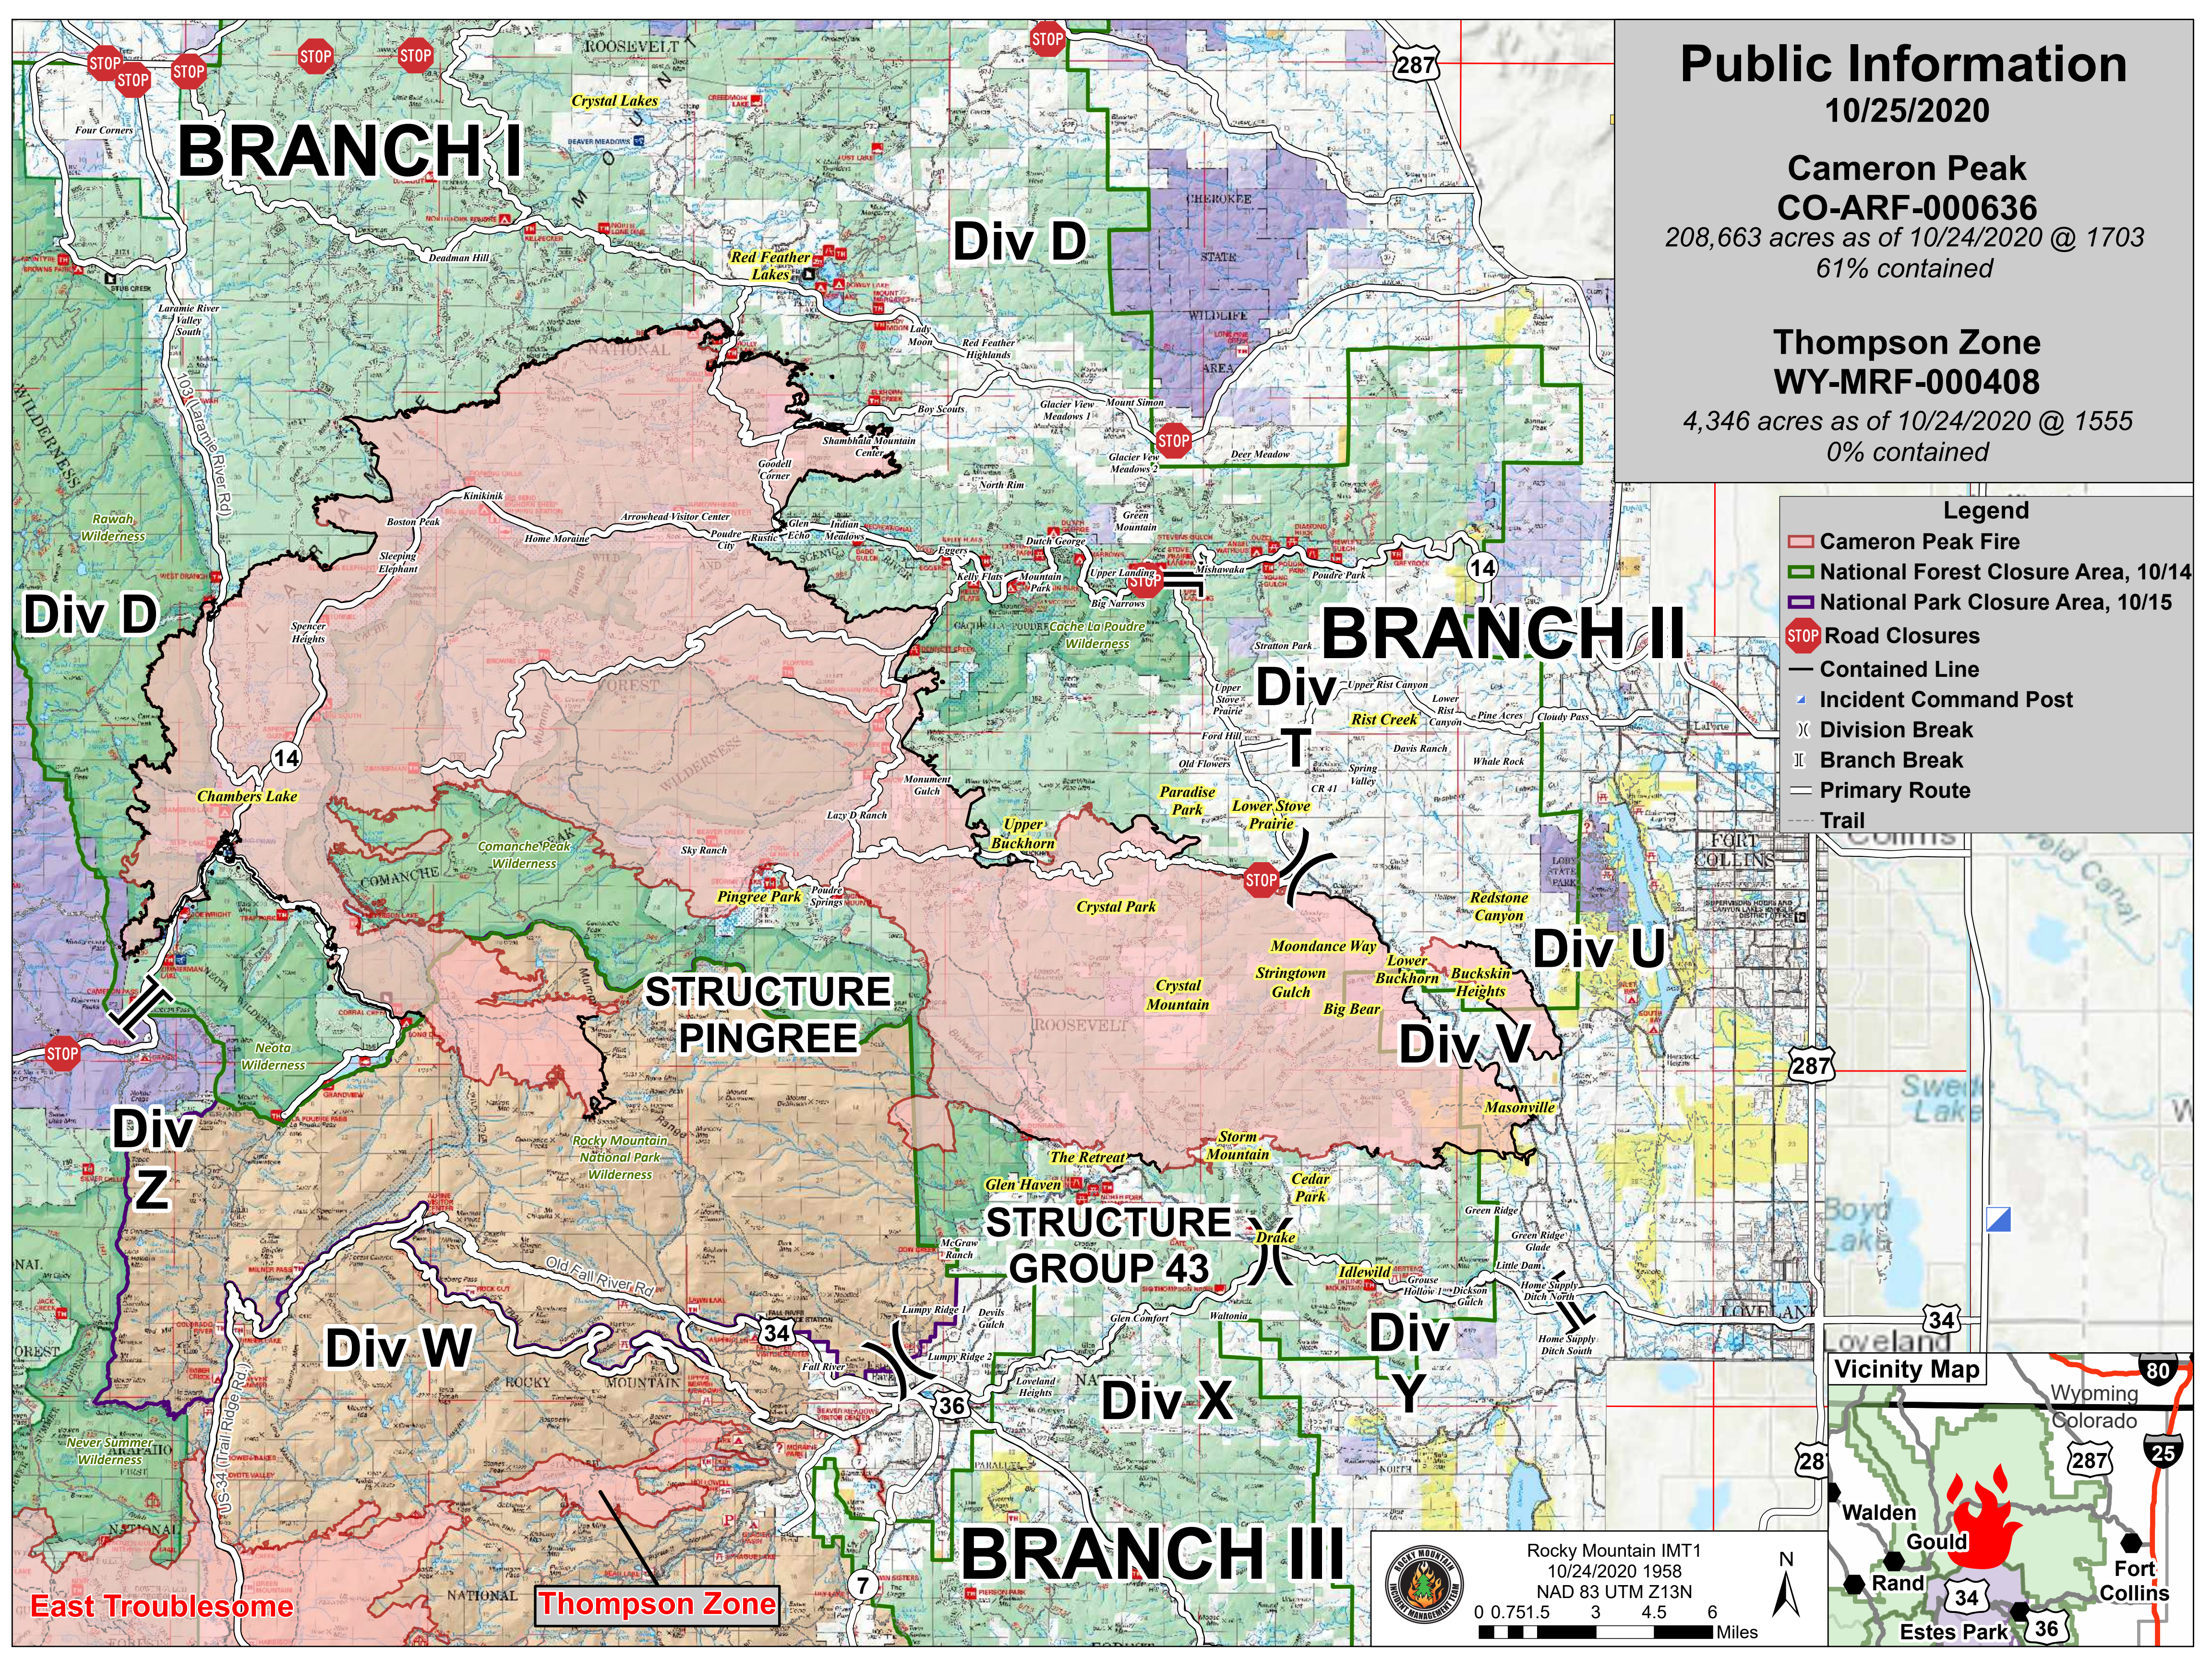

Public Information

10/25/2020

Cameron Peak
CO-ARF-000636
208,663 acres as of 10/24/2020 @ 1703
61% contained

Thompson Zone
WY-MRF-000408
4,346 acres as of 10/24/2020 @ 1555
0% contained

Legend

- Cameron Peak Fire
- National Forest Closure Area, 10/14
- National Park Closure Area, 10/15
- Road Closures
- Contained Line
- Incident Command Post
- Division Break
- Branch Break
- Primary Route
- Trail

East Troublesome

Thompson Zone

Rocky Mountain IMT1
10/24/2020 1958
NAD 83 UTM Z13N