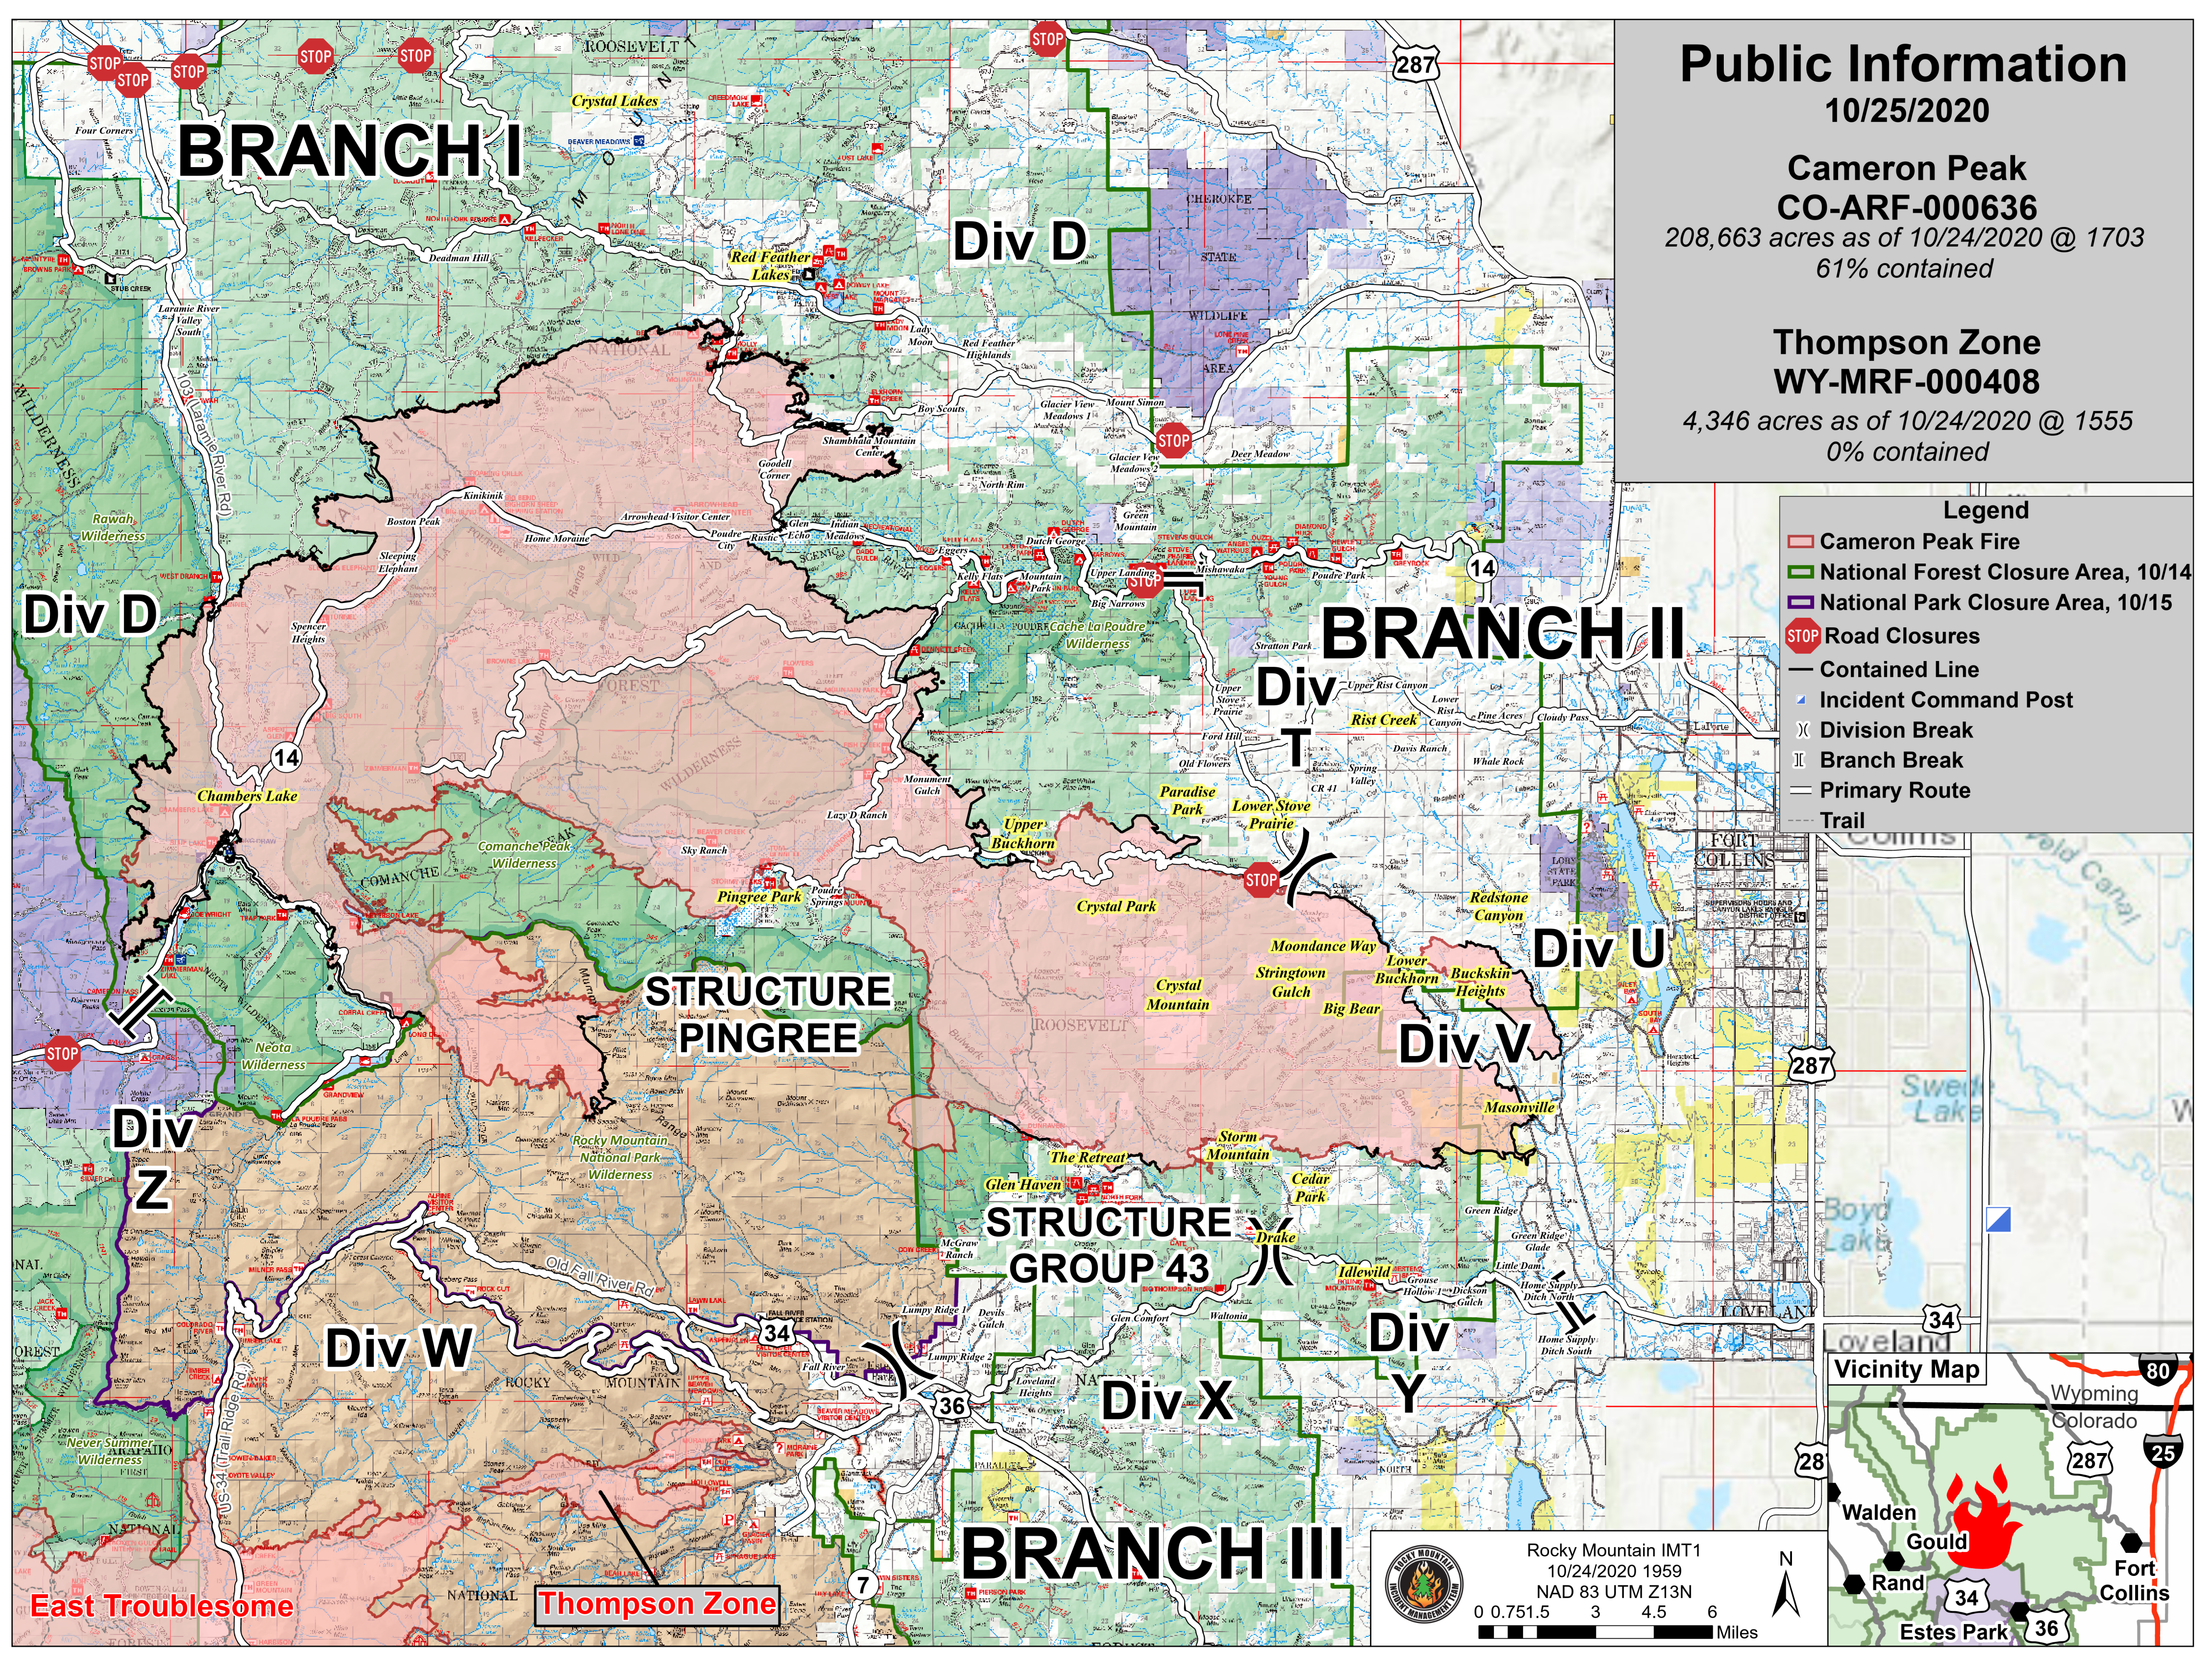

Public Information

10/25/2020

Cameron Peak
CO-ARF-000636
208,663 acres as of 10/24/2020 @ 1703
61% contained

Thompson Zone
WY-MRF-000408
4,346 acres as of 10/24/2020 @ 1555
0% contained

Legend

- Cameron Peak Fire
- National Forest Closure Area, 10/14
- National Park Closure Area, 10/15
- Road Closures
- Contained Line
- Incident Command Post
- Division Break
- Branch Break
- Primary Route
- Trail

East Troublesome

Thompson Zone

Rocky Mountain IMT1
10/24/2020 1959
NAD 83 UTM Z13N