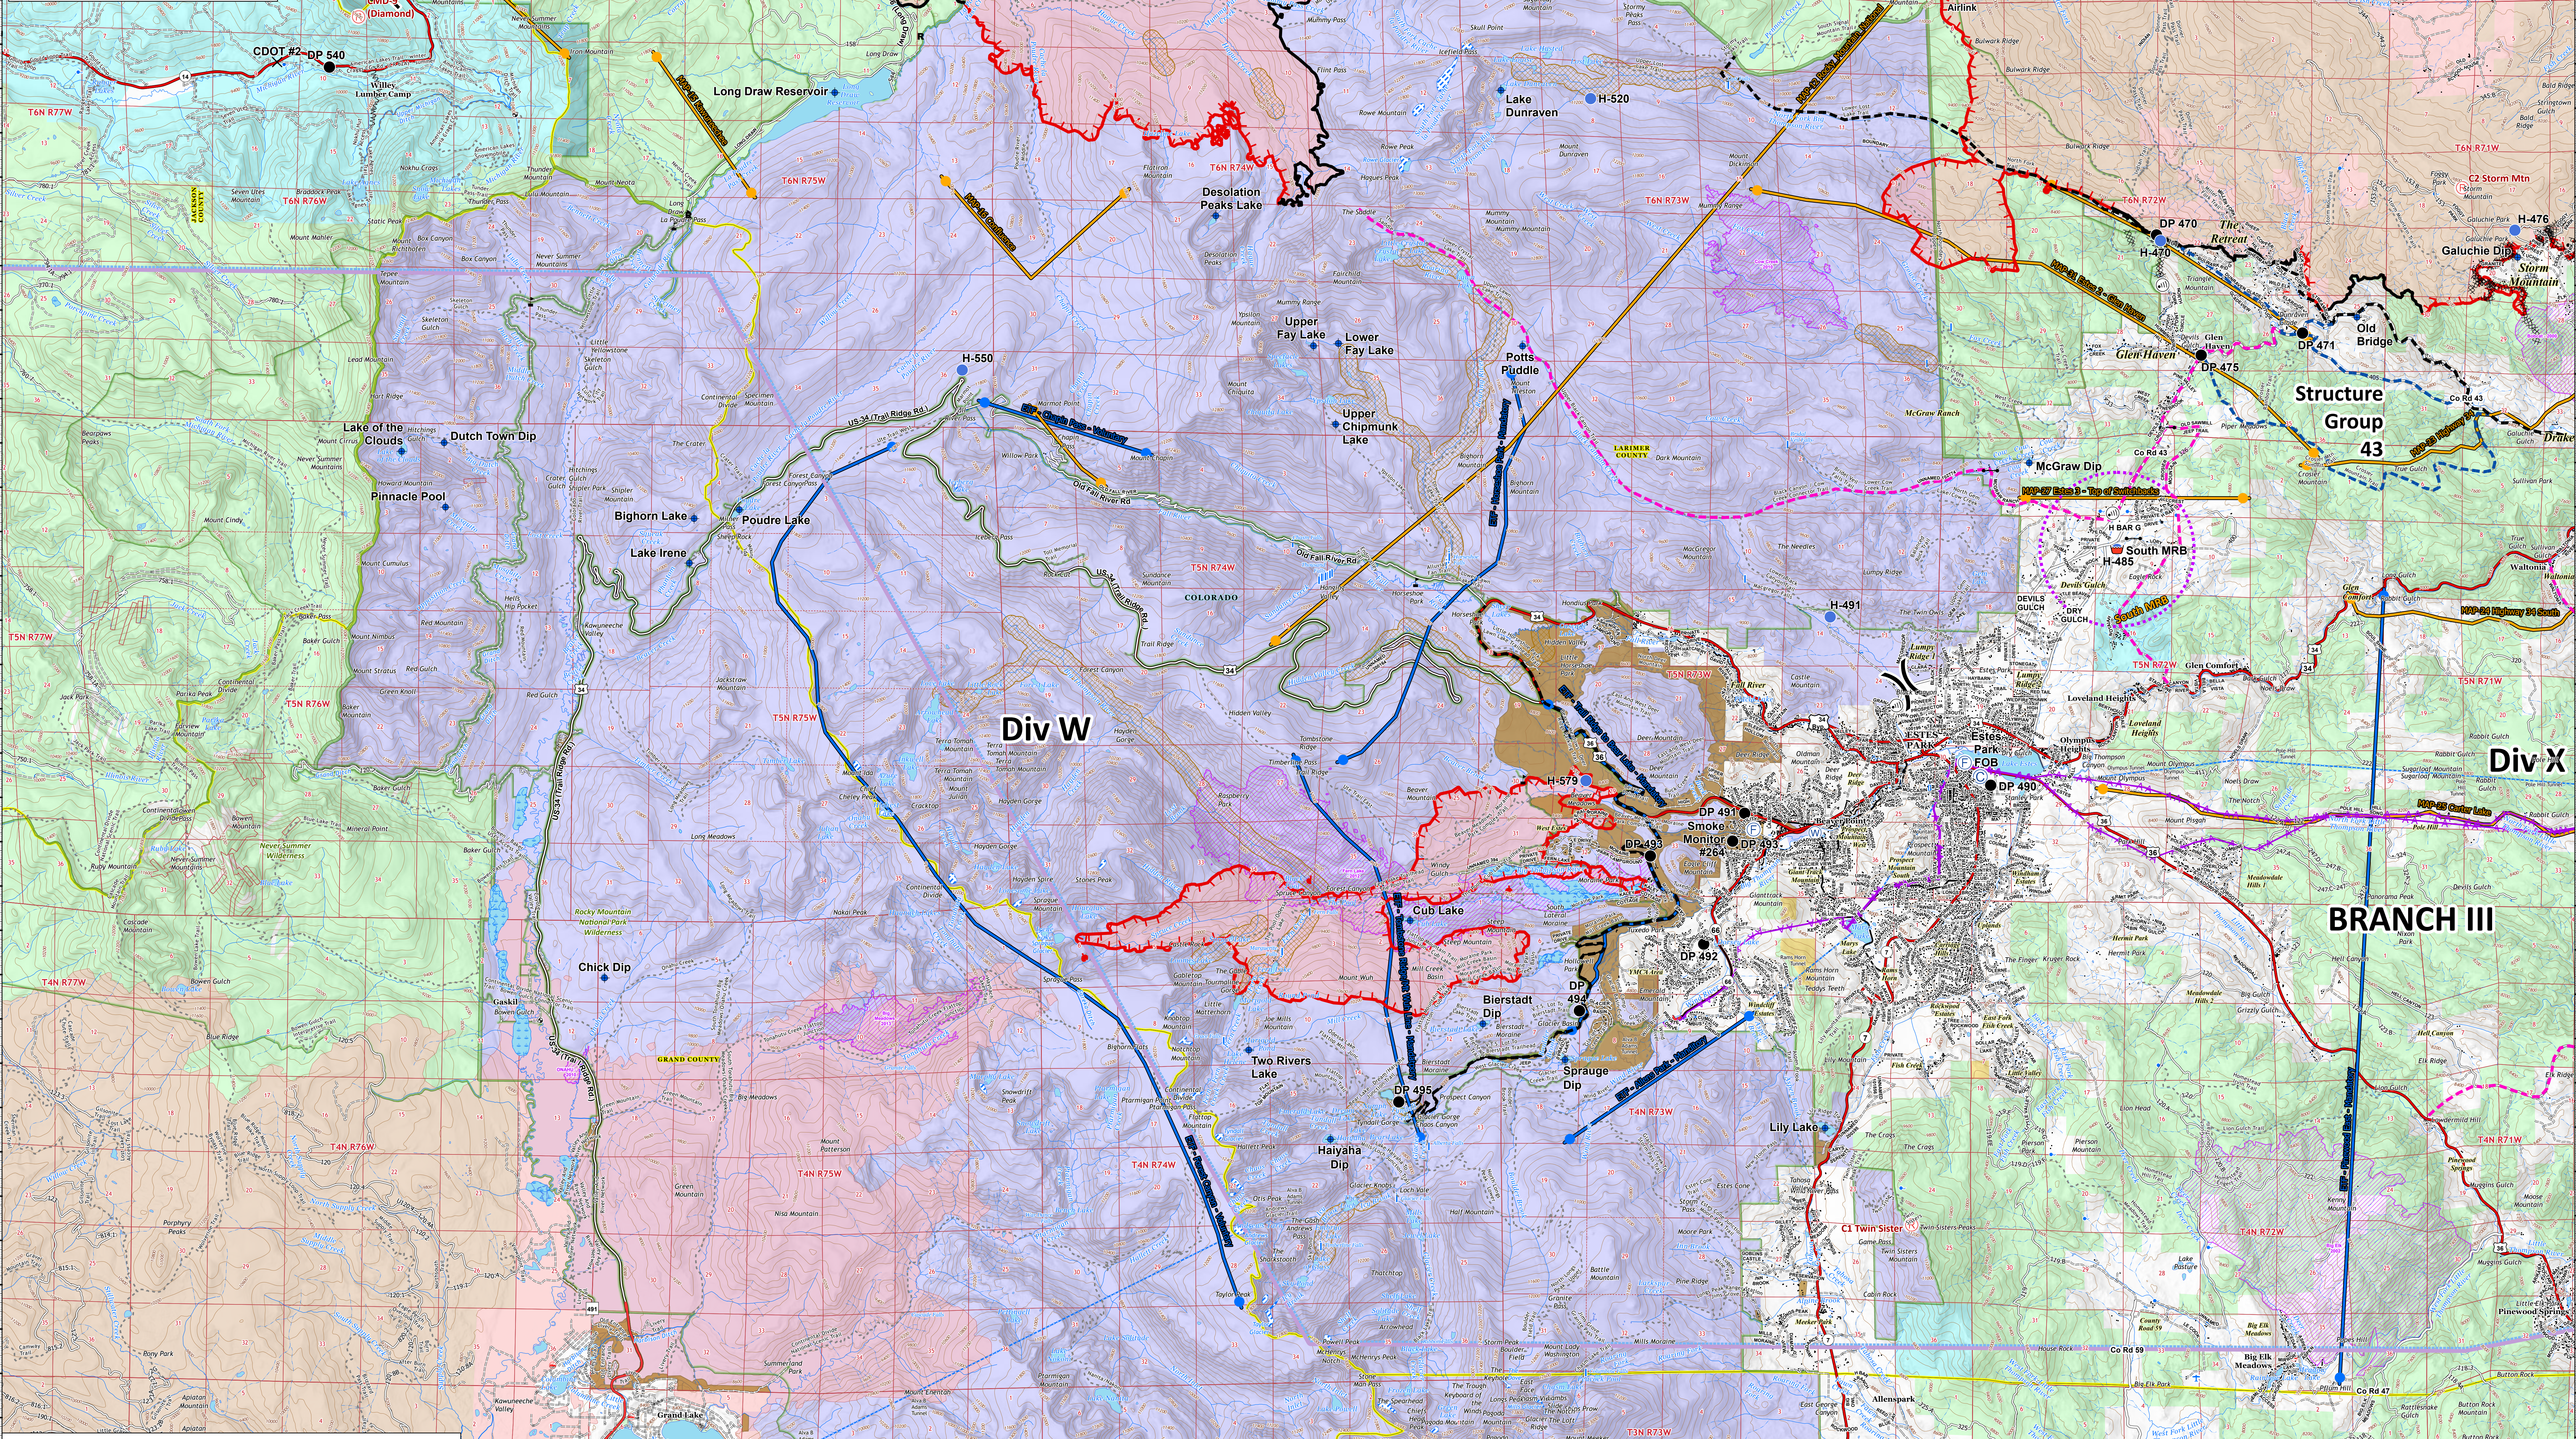

Ops RMNP
10/26/20
Cameron Peak CO-ARF-000636
 MMA Perimeter 10/24/20 @ 1703 208,663 ac.
Thompson Zone WY-MRF-000408
 MMA Perimeter 10/24/20 @ 1515 4,346 ac.

- AirLink Repeater
- Repeater
- Camp
- Closure
- Dip Site
- Fire Station
- Gate
- Helispot
- Internet Access
- Mobile Weather Unit
- Repeater
- Resource Location
- Retardant/Mud Pit
- Water Source
- Value at Risk
- Other
- Division Break
- Branch Break
- Contained Line
- Completed Dozer Line
- Completed Hand Line
- Road as Completed Line
- Uncontrolled Fire Edge
- Access or Improved Road
- Line Break Completed
- Fire Break Planned or Incomplete
- Temporary Flight Restriction
- UAS Launch and Recovery Zone
- WAPA Transmission Lines
- Wildfire Daily Fire Perimeter
- Fire History
- Fuels Treatments
- Primary Line
- Secondary Line
- Last Chance Line
- Active MAPS 20201020
- ETF Proposed MAPS 20201024 v1.2

Rocky Mtn Type 1 Team
 10/25/2020 1919
 Datum: North American 1983

0 0.5 1 1.5 2 2.5 Miles

105°56'W 105°54'W 105°52'W 105°50'W 105°48'W 105°46'W 105°44'W 105°42'W 105°40'W 105°38'W 105°36'W 105°34'W 105°32'W 105°30'W 105°28'W 105°26'W 105°24'W 105°22'W