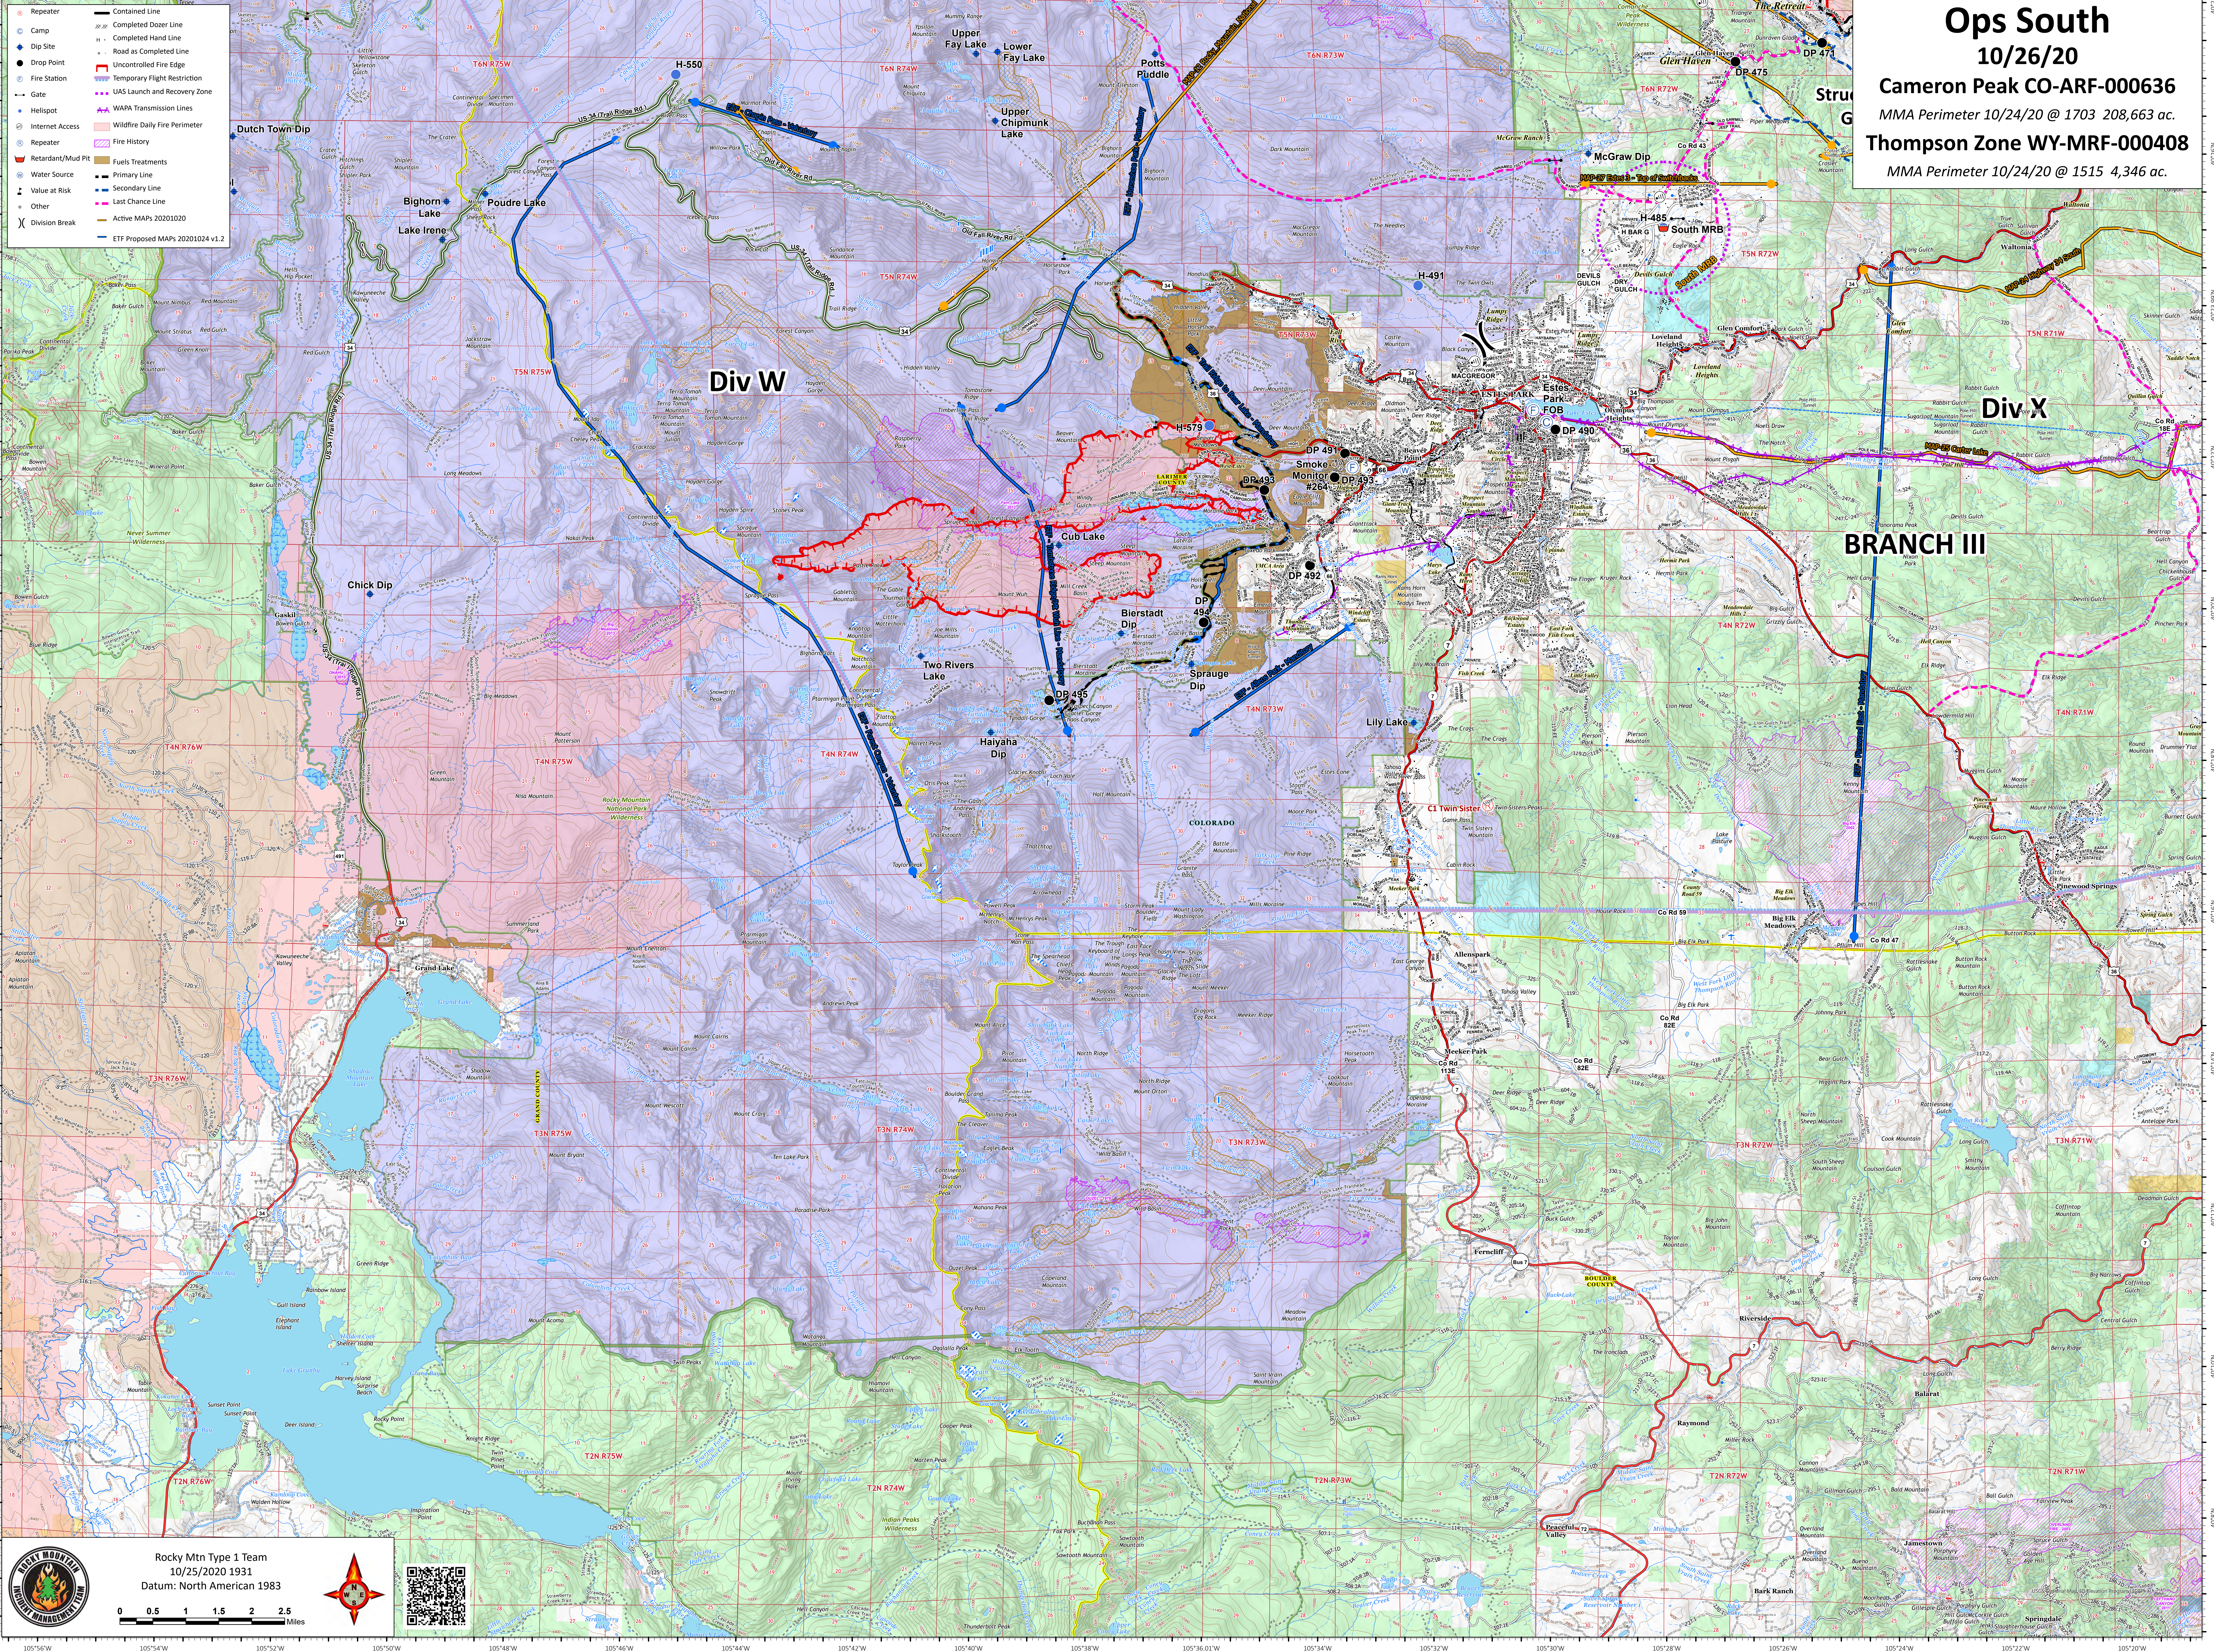

Ops South
10/26/20
Cameron Peak CO-ARF-000636
 MMA Perimeter 10/24/20 @ 1703 208,663 ac.
Thompson Zone WY-MRF-000408
 MMA Perimeter 10/24/20 @ 1515 4,346 ac.

- Repeater
- Camp
- Dip Site
- Drop Point
- Fire Station
- Gate
- Helipoint
- Internet Access
- Repeater
- Retardant/Mud Pit
- Water Source
- Value at Risk
- Other
- Division Break
- Contained Line
- Completed Dozer Line
- Road as Completed Line
- Uncollected Fire Edge
- Temporary Flight Restriction
- UAS Launch and Recovery Zone
- WAPA Perimeter
- Wildfire Daily Fire Perimeter
- Fire History
- Fuels Treatments
- Primary Line
- Secondary Line
- Last Chance Line
- Active MAPS 20201020
- ETF Proposed MAPS 20201024 v1.2

Rocky Mtn Type 1 Team
 10/25/2020 1931
 Datum: North American 1983

0 0.5 1 1.5 2 2.5 Miles

105°56'W 105°54'W 105°52'W 105°50'W 105°48'W 105°46'W 105°44'W 105°42'W 105°40'W 105°38'W 105°36'01'W 105°34'W 105°32'W 105°30'W 105°28'W 105°26'W 105°24'W 105°22'W 105°20'W