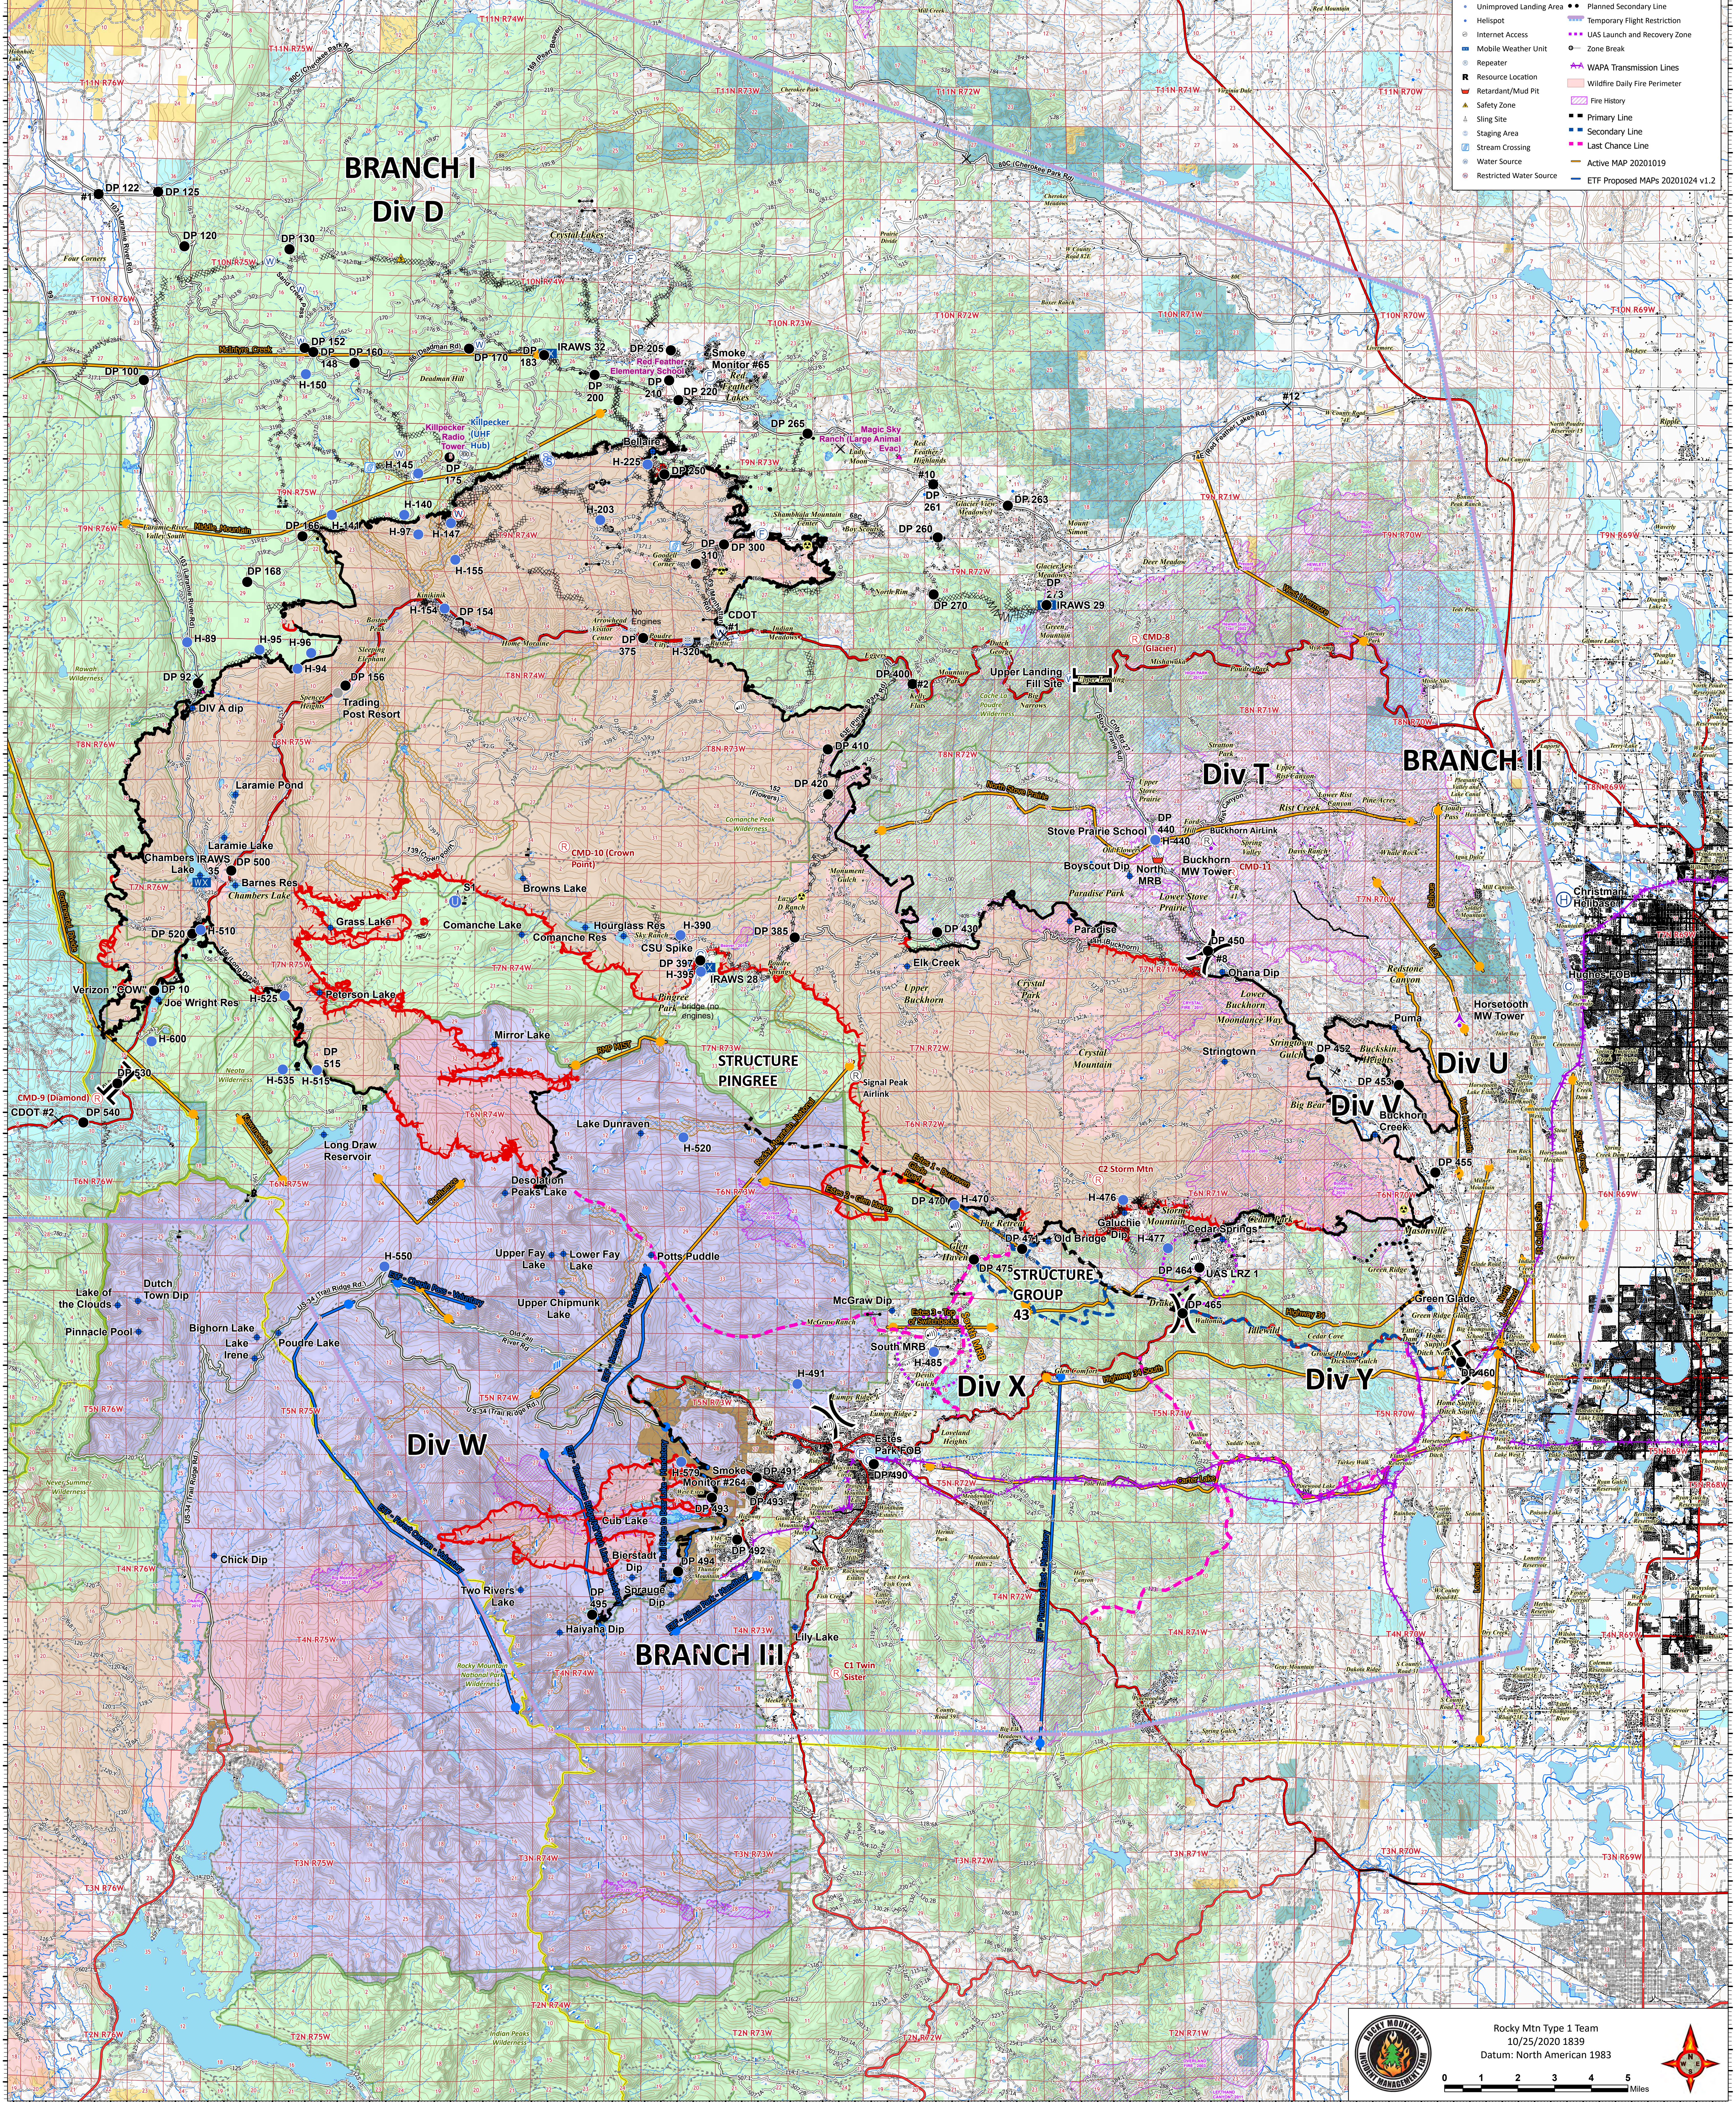

Operations

10/26/20

Cameron Peak CO-ARF-000636

MMA Perimeter as of 10/24/20 @ 1703 208,663 ac.

Thompson Zone WY-MRF-000408

MMA Perimeter as of 10/24/20 @ 1515 4,346 ac.

- AirLink Repeater
- UHF Repeater
- Repeater
- Aerial Hazard
- Bridge
- Camp
- Closure
- Dip Site
- Drop Point
- Fire Station
- Gate
- Hazard
- Helibase
- Unimproved Landing Area
- Helispot
- Internet Access
- Mobile Weather Unit
- Repeater
- Resource Location
- Retardant/Mud Pit
- Safety Zone
- Sling Site
- Staging Area
- Stream Crossing
- Water Source
- Restricted Water Source
- Water Development or Draft Site
- Value at Risk
- Division Break
- Branch Break
- Other
- Contained Line
- Completed Dozer Line
- Completed Hand Line
- Road as Completed Line
- Proposed Dozer Line
- Uncontrolled Fire Edge
- Access or Improved Road
- Line Break Completed
- Fire Break Planned or Incomplete
- Planned Secondary Line
- Temporary Flight Restriction
- UAS Launch and Recovery Zone
- Zone Break
- WAPA Transmission Lines
- Wildfire Daily Fire Perimeter
- Fire History
- Primary Line
- Secondary Line
- Last Change Line
- Active MAP 20201019
- ETF Proposed MAPS 20201024 v1.2

Rocky Mtn Type 1 Team
10/25/2020 1839
Datum: North American 1983