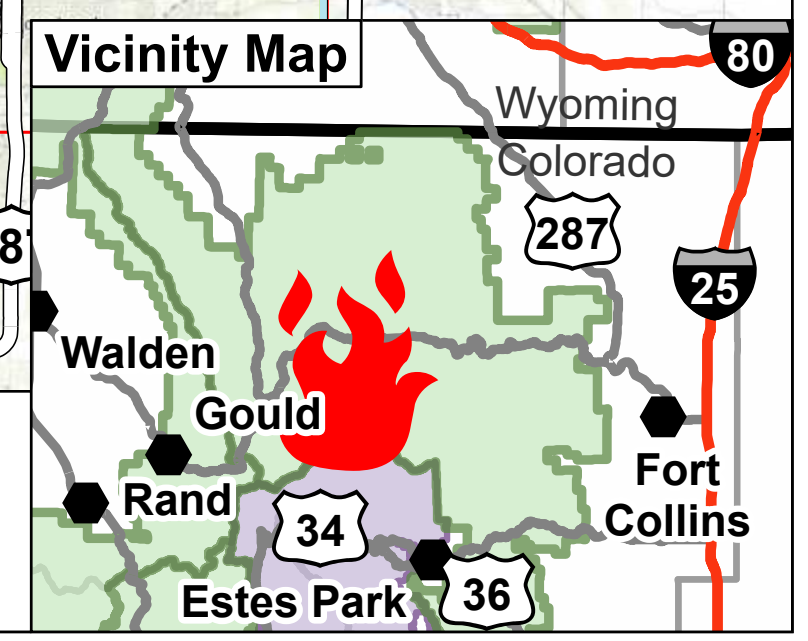

# Public Information

10/26/2020

**Cameron Peak**  
**CO-ARF-000636**  
208,663 acres as of 10/24/2020 @ 1703  
64% contained

**Thompson Zone**  
**WY-MRF-000408**  
4,346 acres as of 10/24/2020 @ 1555  
0% contained

### Legend

- Cameron Peak Fire
- National Forest Closure Area, 10/14
- National Park Closure Area, 10/15
- Road Closures
- Contained Line
- Incident Command Post
- Division Break
- Branch Break
- Primary Route
- Trail