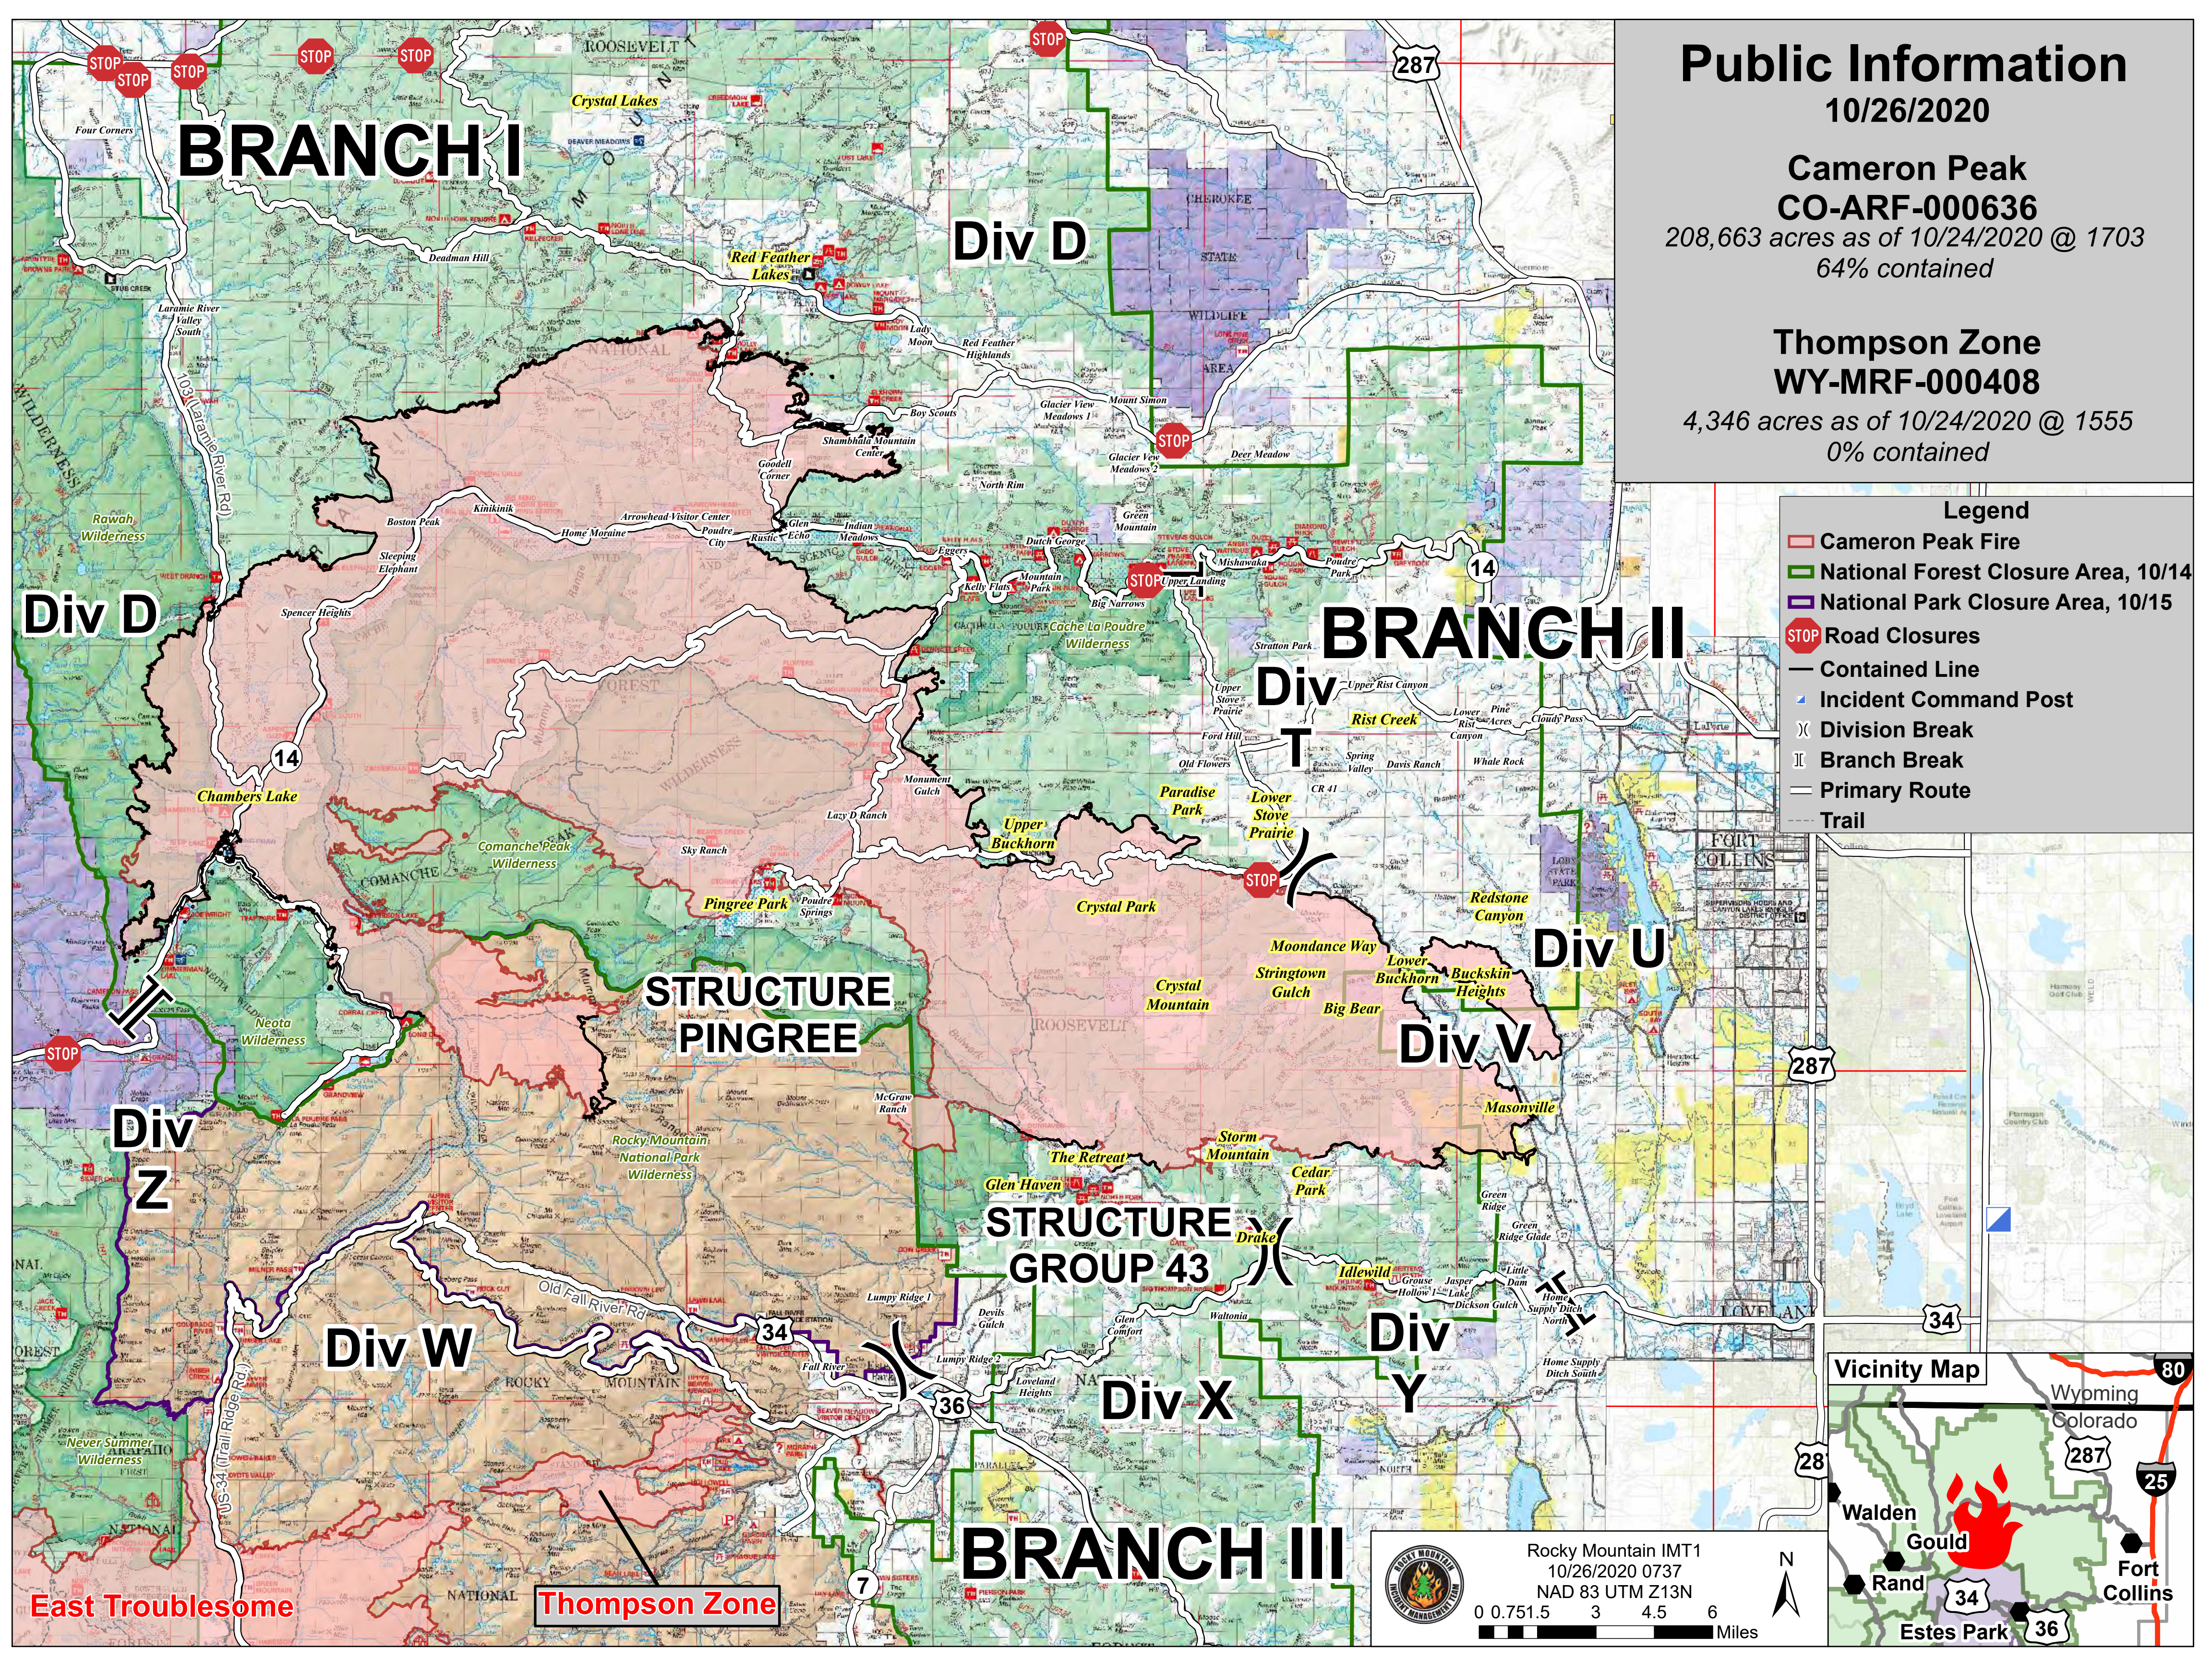

# Public Information

10/26/2020

**Cameron Peak**  
**CO-ARF-000636**  
208,663 acres as of 10/24/2020 @ 1703  
64% contained

**Thompson Zone**  
**WY-MRF-000408**  
4,346 acres as of 10/24/2020 @ 1555  
0% contained

### Legend

- Cameron Peak Fire
- National Forest Closure Area, 10/14
- National Park Closure Area, 10/15
- Road Closures
- Contained Line
- Incident Command Post
- Division Break
- Branch Break
- Primary Route
- Trail

Rocky Mountain IMT1  
10/26/2020 0737  
NAD 83 UTM Z13N  
0 0.751.5 3 4.5 6 Miles

East Troublesome

Thompson Zone