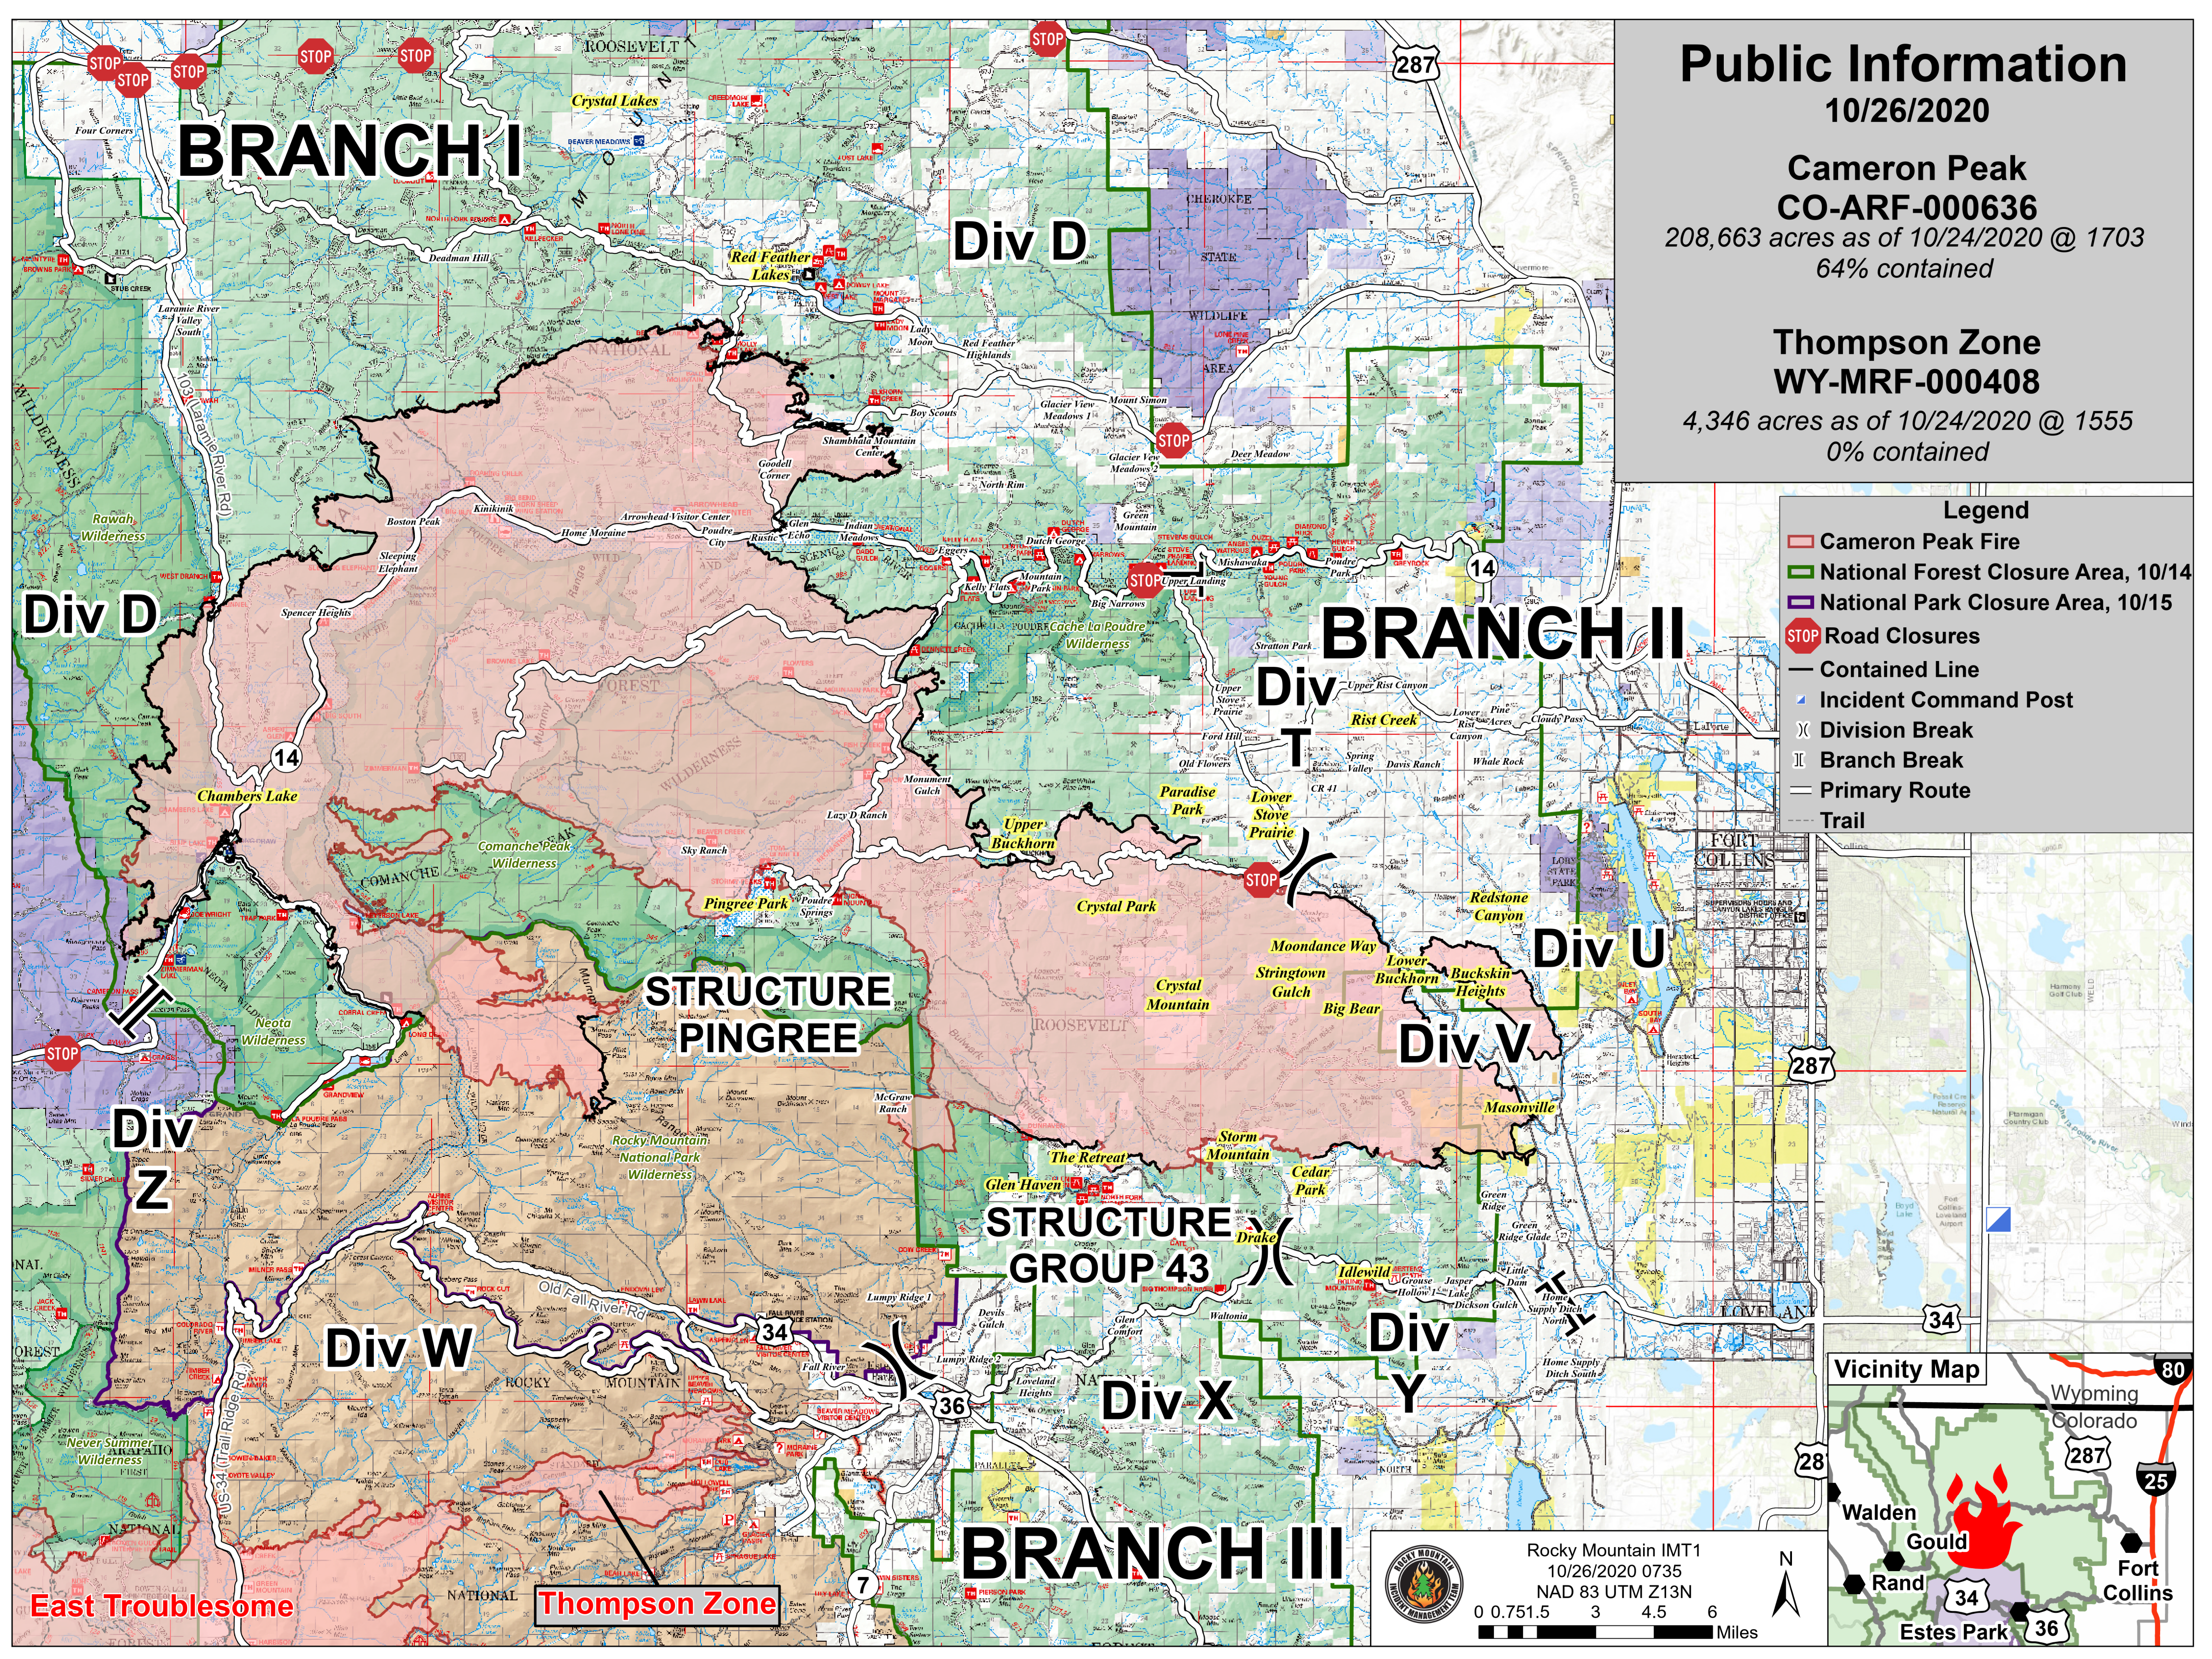

# Public Information

10/26/2020

**Cameron Peak**  
**CO-ARF-000636**  
208,663 acres as of 10/24/2020 @ 1703  
64% contained

**Thompson Zone**  
**WY-MRF-000408**  
4,346 acres as of 10/24/2020 @ 1555  
0% contained

### Legend

- Cameron Peak Fire
- National Forest Closure Area, 10/14
- National Park Closure Area, 10/15
- Road Closures
- Contained Line
- Incident Command Post
- Division Break
- Branch Break
- Primary Route
- Trail

East Troublesome

Thompson Zone

Rocky Mountain IMT1  
10/26/2020 0735  
NAD 83 UTM Z13N