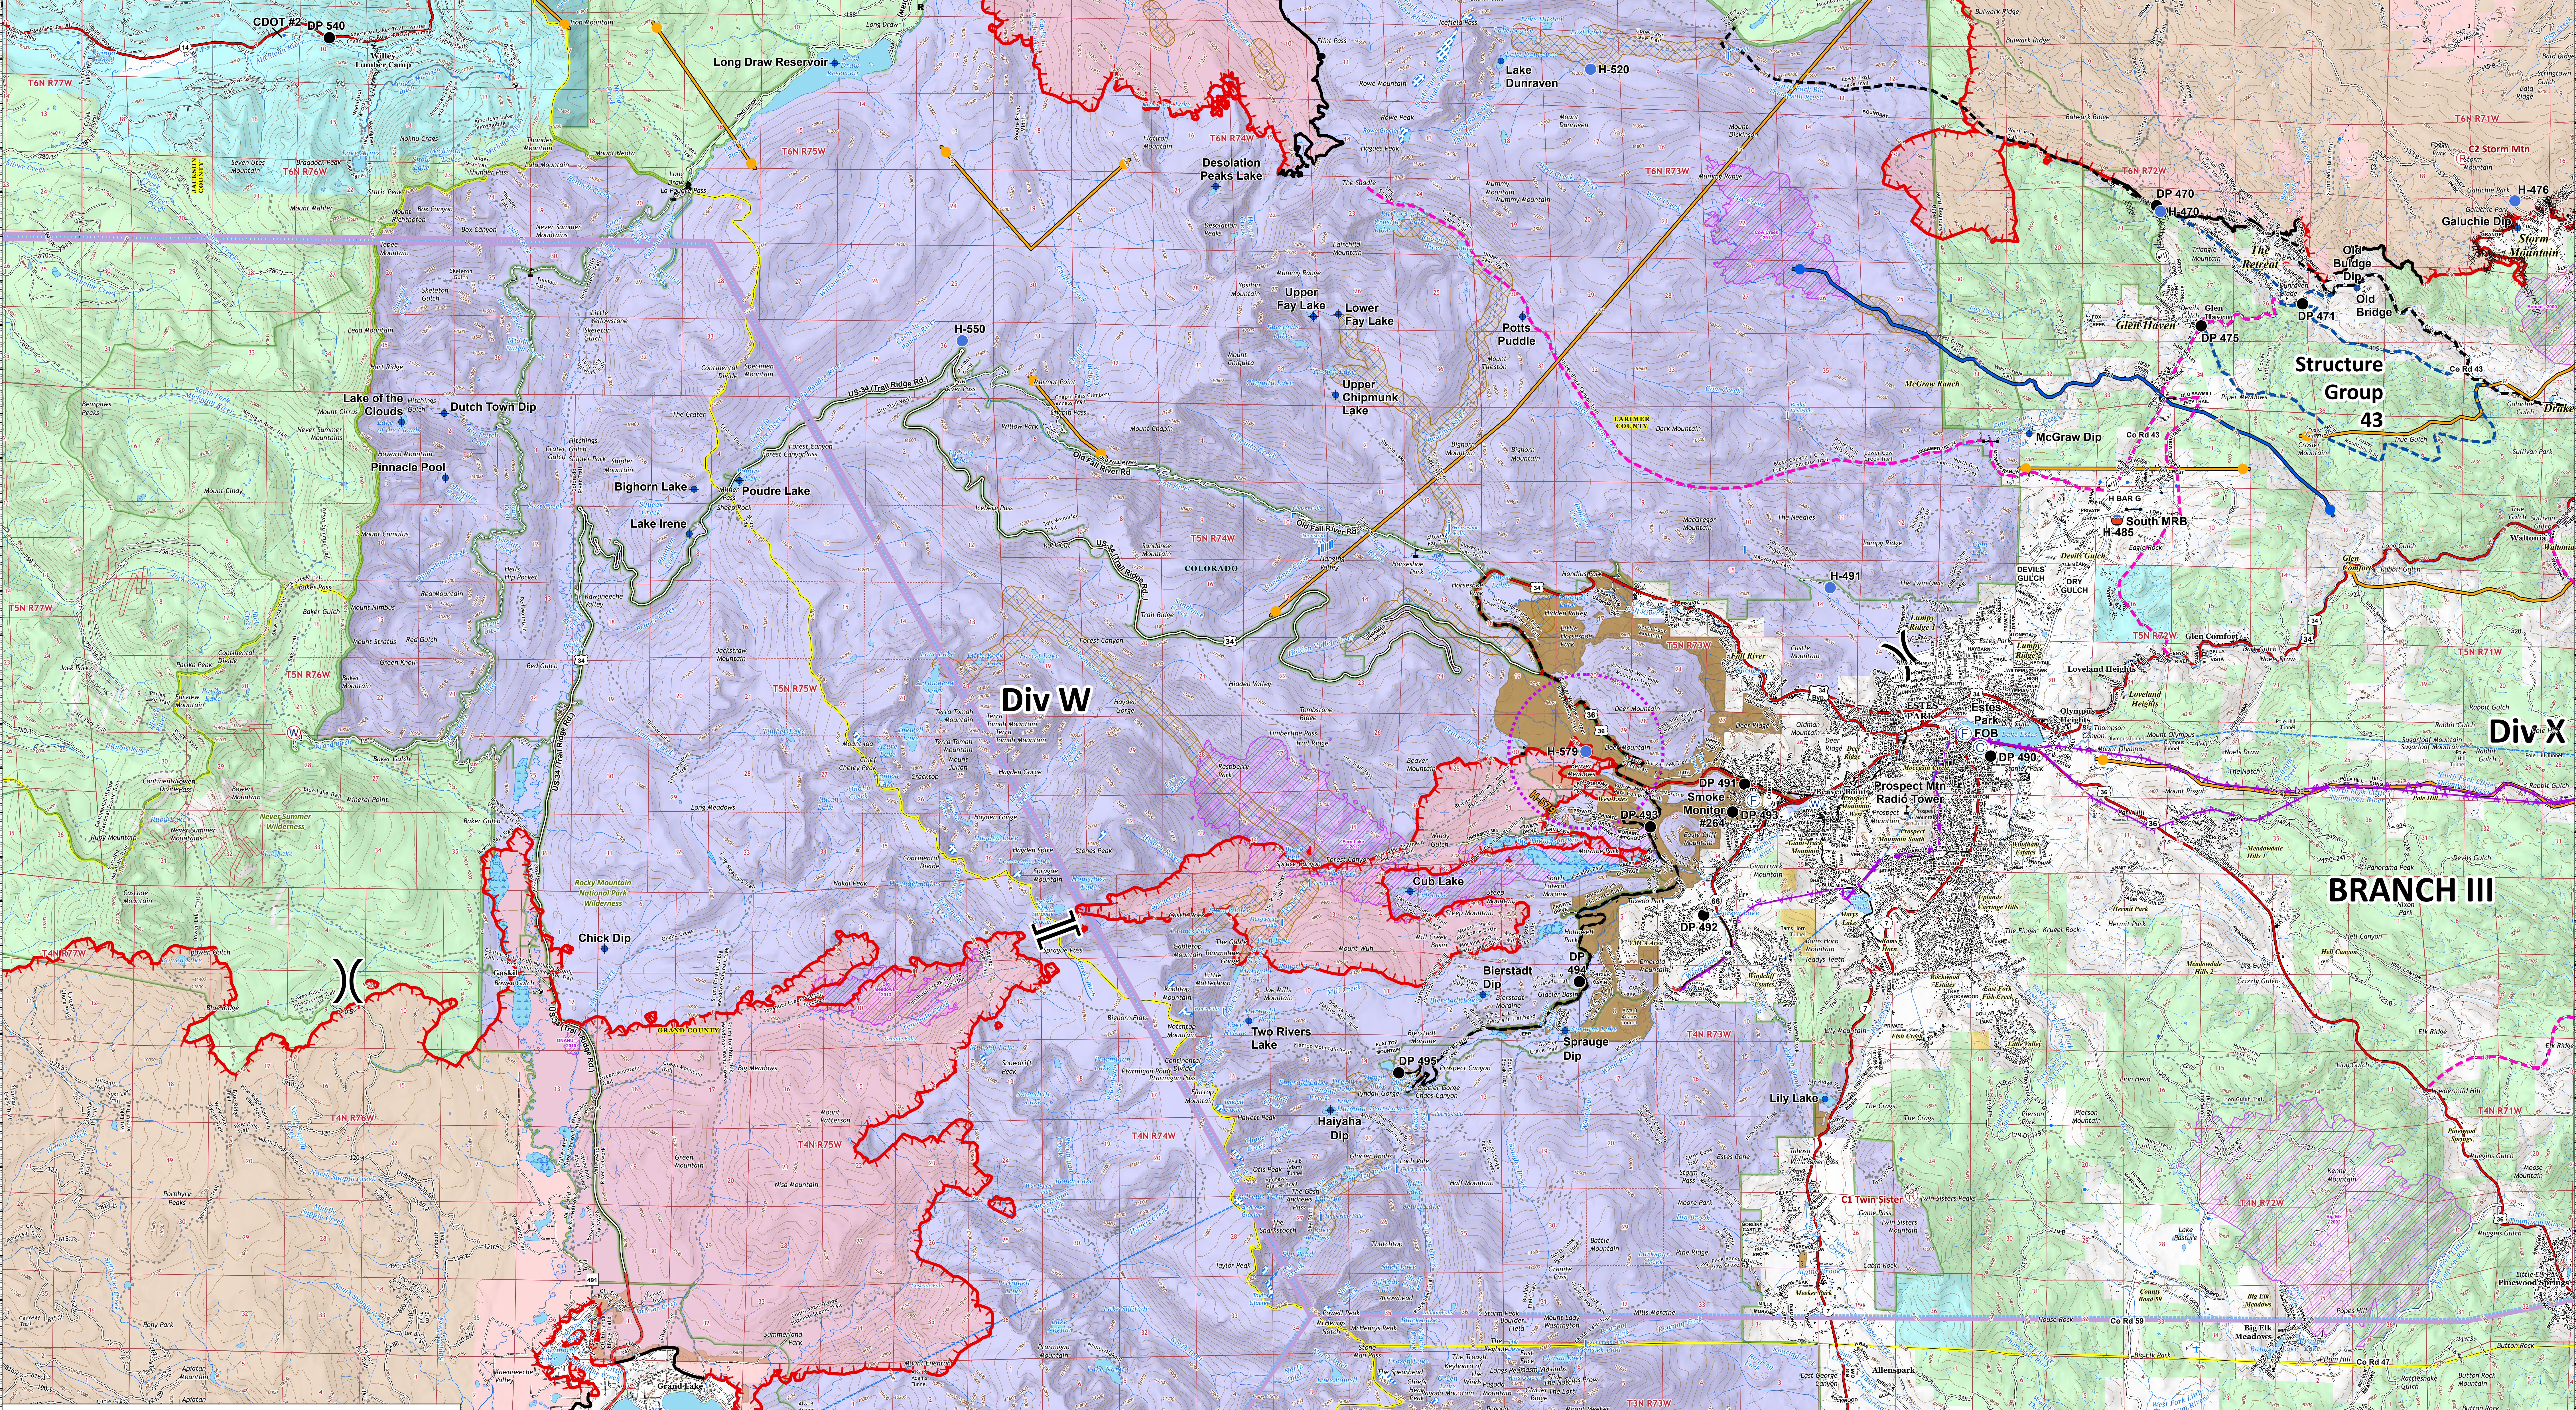

Ops RMNP
10/27/20
Cameron Peak CO-ARF-000636
 MMA Perimeter 10/24/20 @ 1703 208,663 ac.
Thompson Zone WY-MRF-000408
 MMA Perimeter 10/24/20 @ 1515 4,346 ac.

- AirLink Repeater
- Repeater
- Bridge
- Camp
- Closure
- Dip Site
- Drop Point
- Fire Station
- Gate
- Unimproved Lading Area
- Helispot
- Internet Access
- Mobile Weather Unit
- Repeater
- Resource Location
- Retardant/Mud Pit
- Water Source
- Restricted Water Source
- Value at Risk
- Other
- Division Break
- Branch Break
- Contained Line
- Completed Dozer Line
- Completed Hand Line
- Road as Completed Line
- Uncontrolled Fire Edge
- Access or Improved Road
- Line Break Completed
- Fire Break Planned or Incomplete
- Temporary Flight Restriction
- UAS Launch and Recovery Zone
- WAPA Transmission Lines
- Wildfire Daily Fire Perimeter
- Fire History
- Fuels Treatments
- Primary Line
- Secondary Line
- Last Chance Line
- Cameron Peak MAPS 10/26
- Active
- Pending

NATIONAL INCIDENT TEAM
 PNW2
 10/26/2020 2333
 Datum: North American 1983

0 0.5 1 1.5 2 2.5 Miles

105°58'W 105°56'W 105°54'W 105°52'W 105°50'W 105°48'W 105°46'W 105°44'W 105°42'W 105°40'W 105°38'W 105°36'W 105°34'W 105°32'W 105°30'W 105°28'W 105°26'W 105°24'W 105°22'W