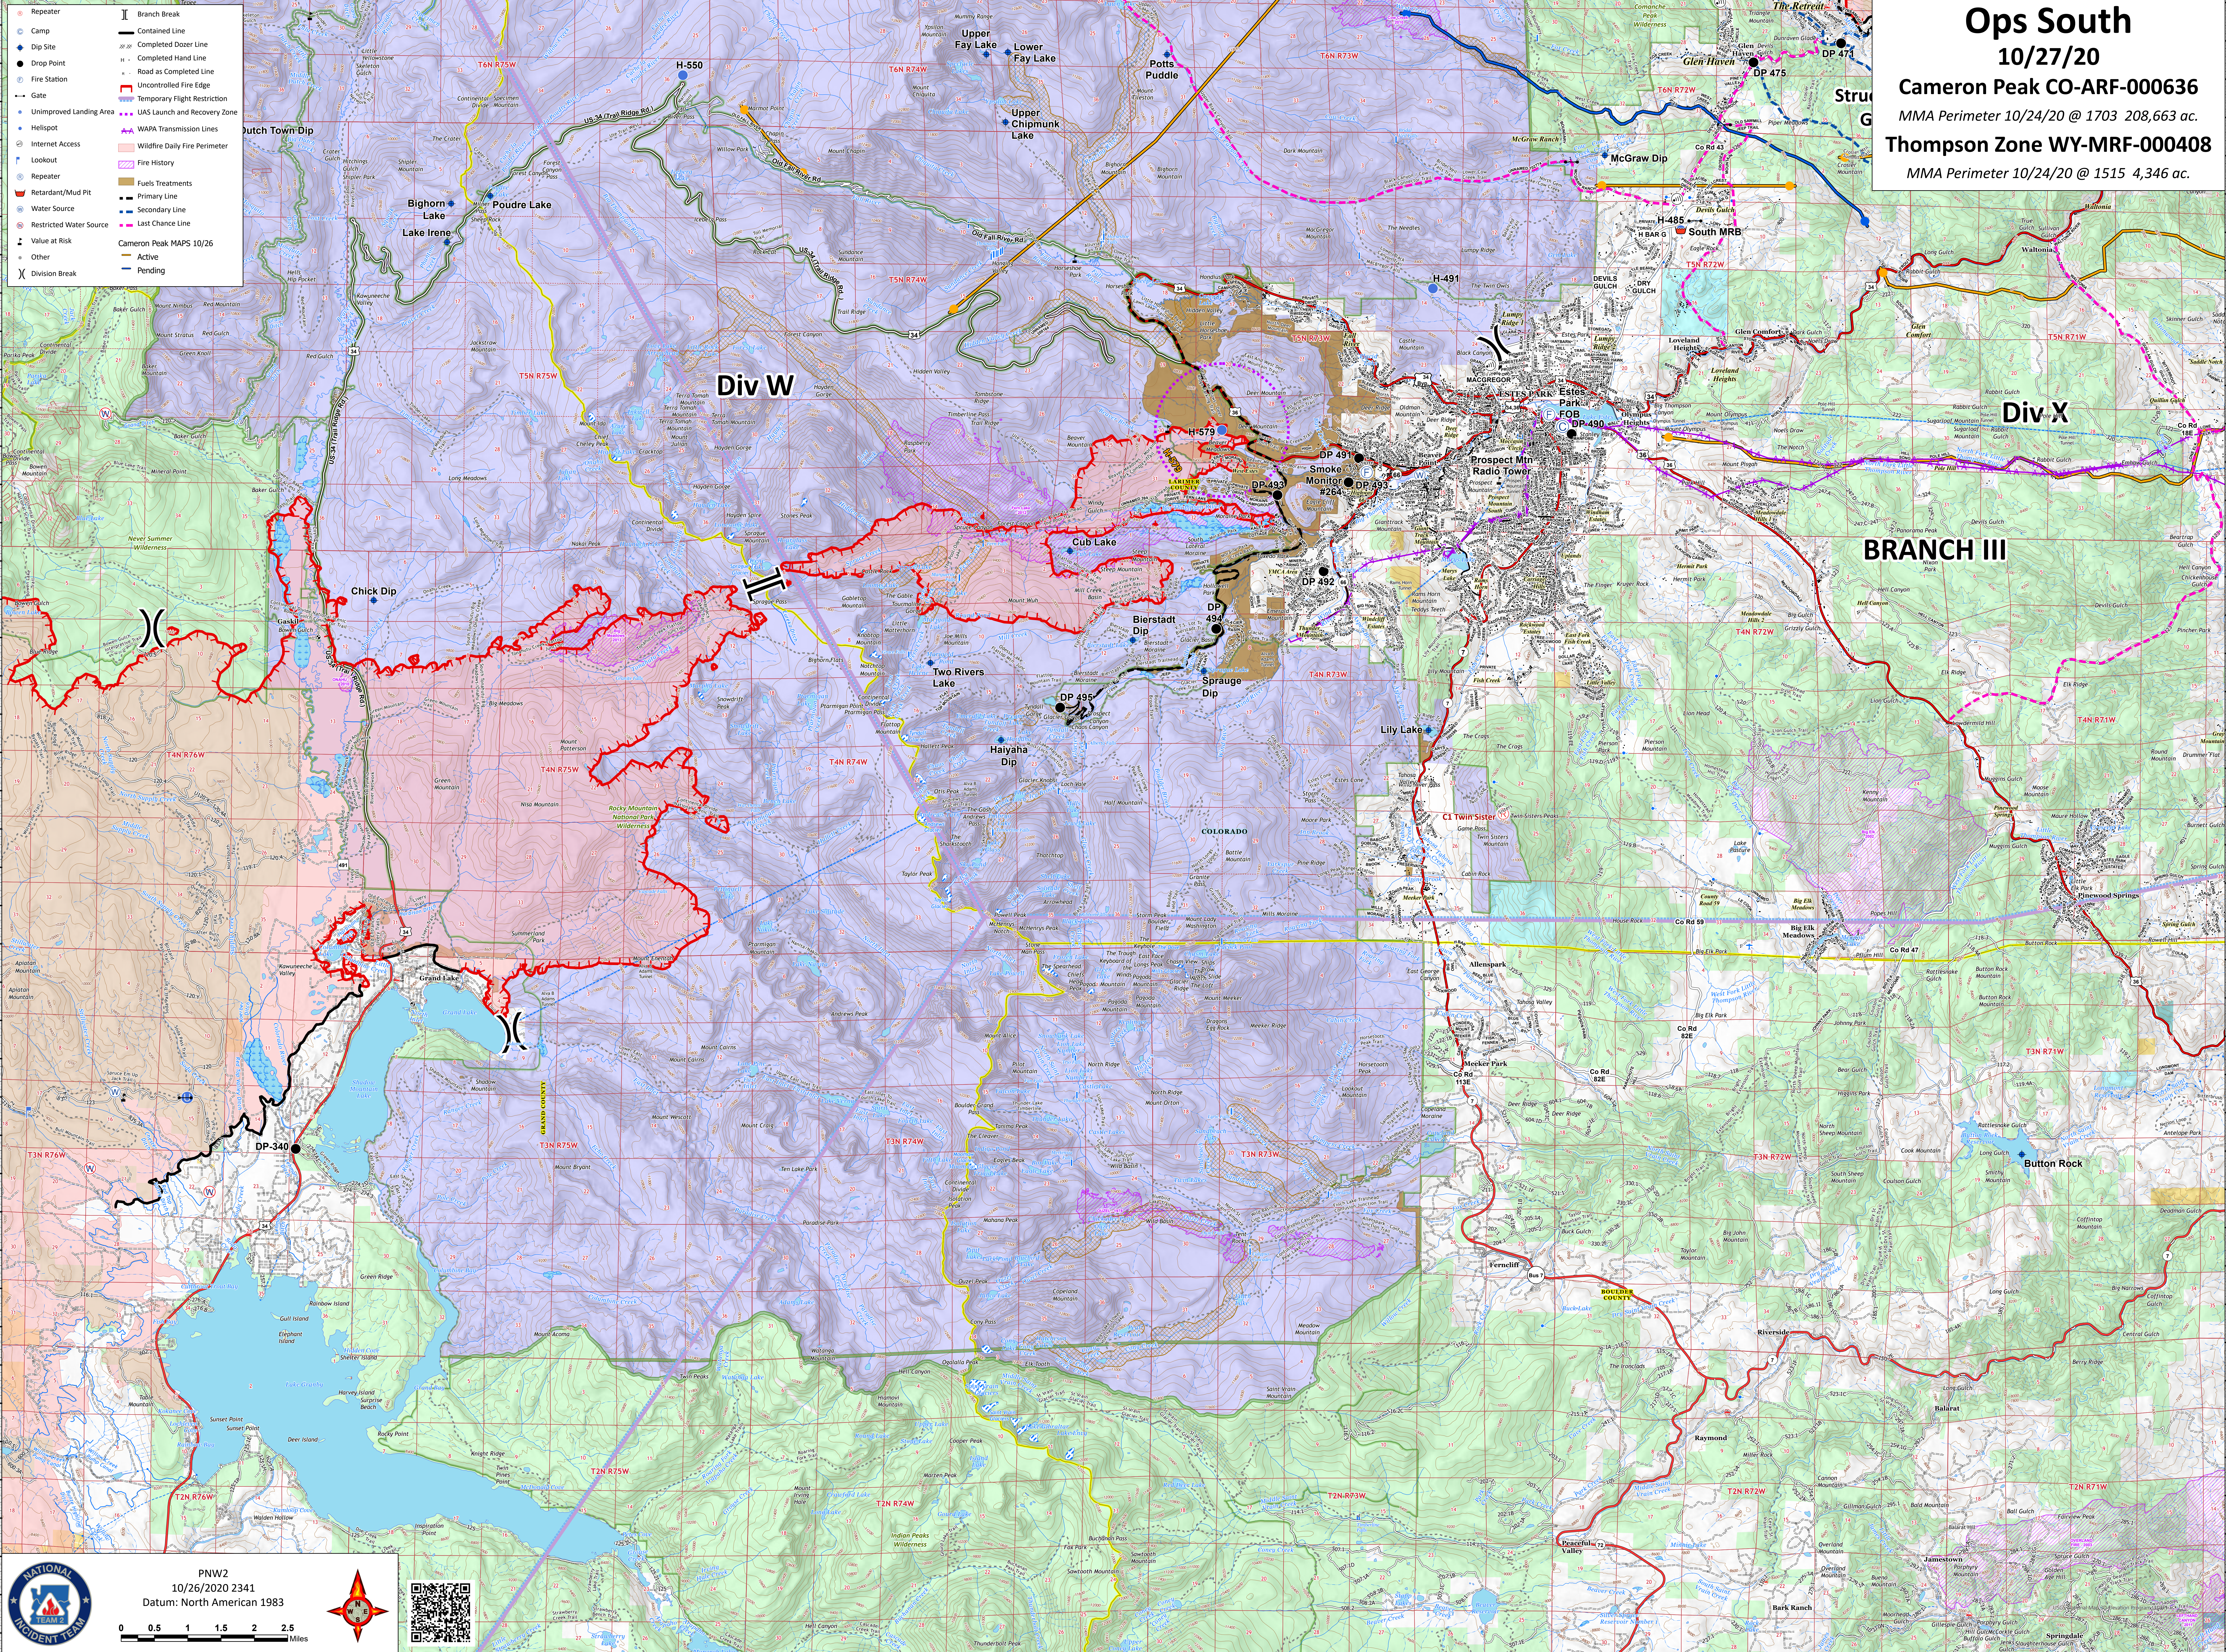

Ops South
10/27/20
Cameron Peak CO-ARF-000636
 MMA Perimeter 10/24/20 @ 1703 208,663 ac.
Thompson Zone WY-MRF-000408
 MMA Perimeter 10/24/20 @ 1515 4,346 ac.

- Repeater
- Camp
- Dip Site
- Drop Point
- Fire Station
- Gate
- Unimproved Landing Area
- Helispot
- Internet Access
- Lookout
- Repeater
- Retardant/Mud Pit
- Water Source
- Restricted Water Source
- Value at Risk
- Other
- Division Break
- Branch Break
- Contained Line
- Completed Dozer Line
- Completed Hand Line
- Road as Completed Line
- Uncontrolled Fire Edge
- Temporary Flight Restriction
- UAS Launch and Recovery Zone
- WAPA Transmission Lines
- Wildfire Daily Fire Perimeter
- Fire History
- Fuels Treatments
- Primary Line
- Secondary Line
- Last Chance Line
- Cameron Peak MAPS 10/26
- Active
- Pending

NATIONAL INCIDENT TEAM

PNW2
 10/26/2020 2341
 Datum: North American 1983

0 0.5 1 1.5 2 2.5 Miles