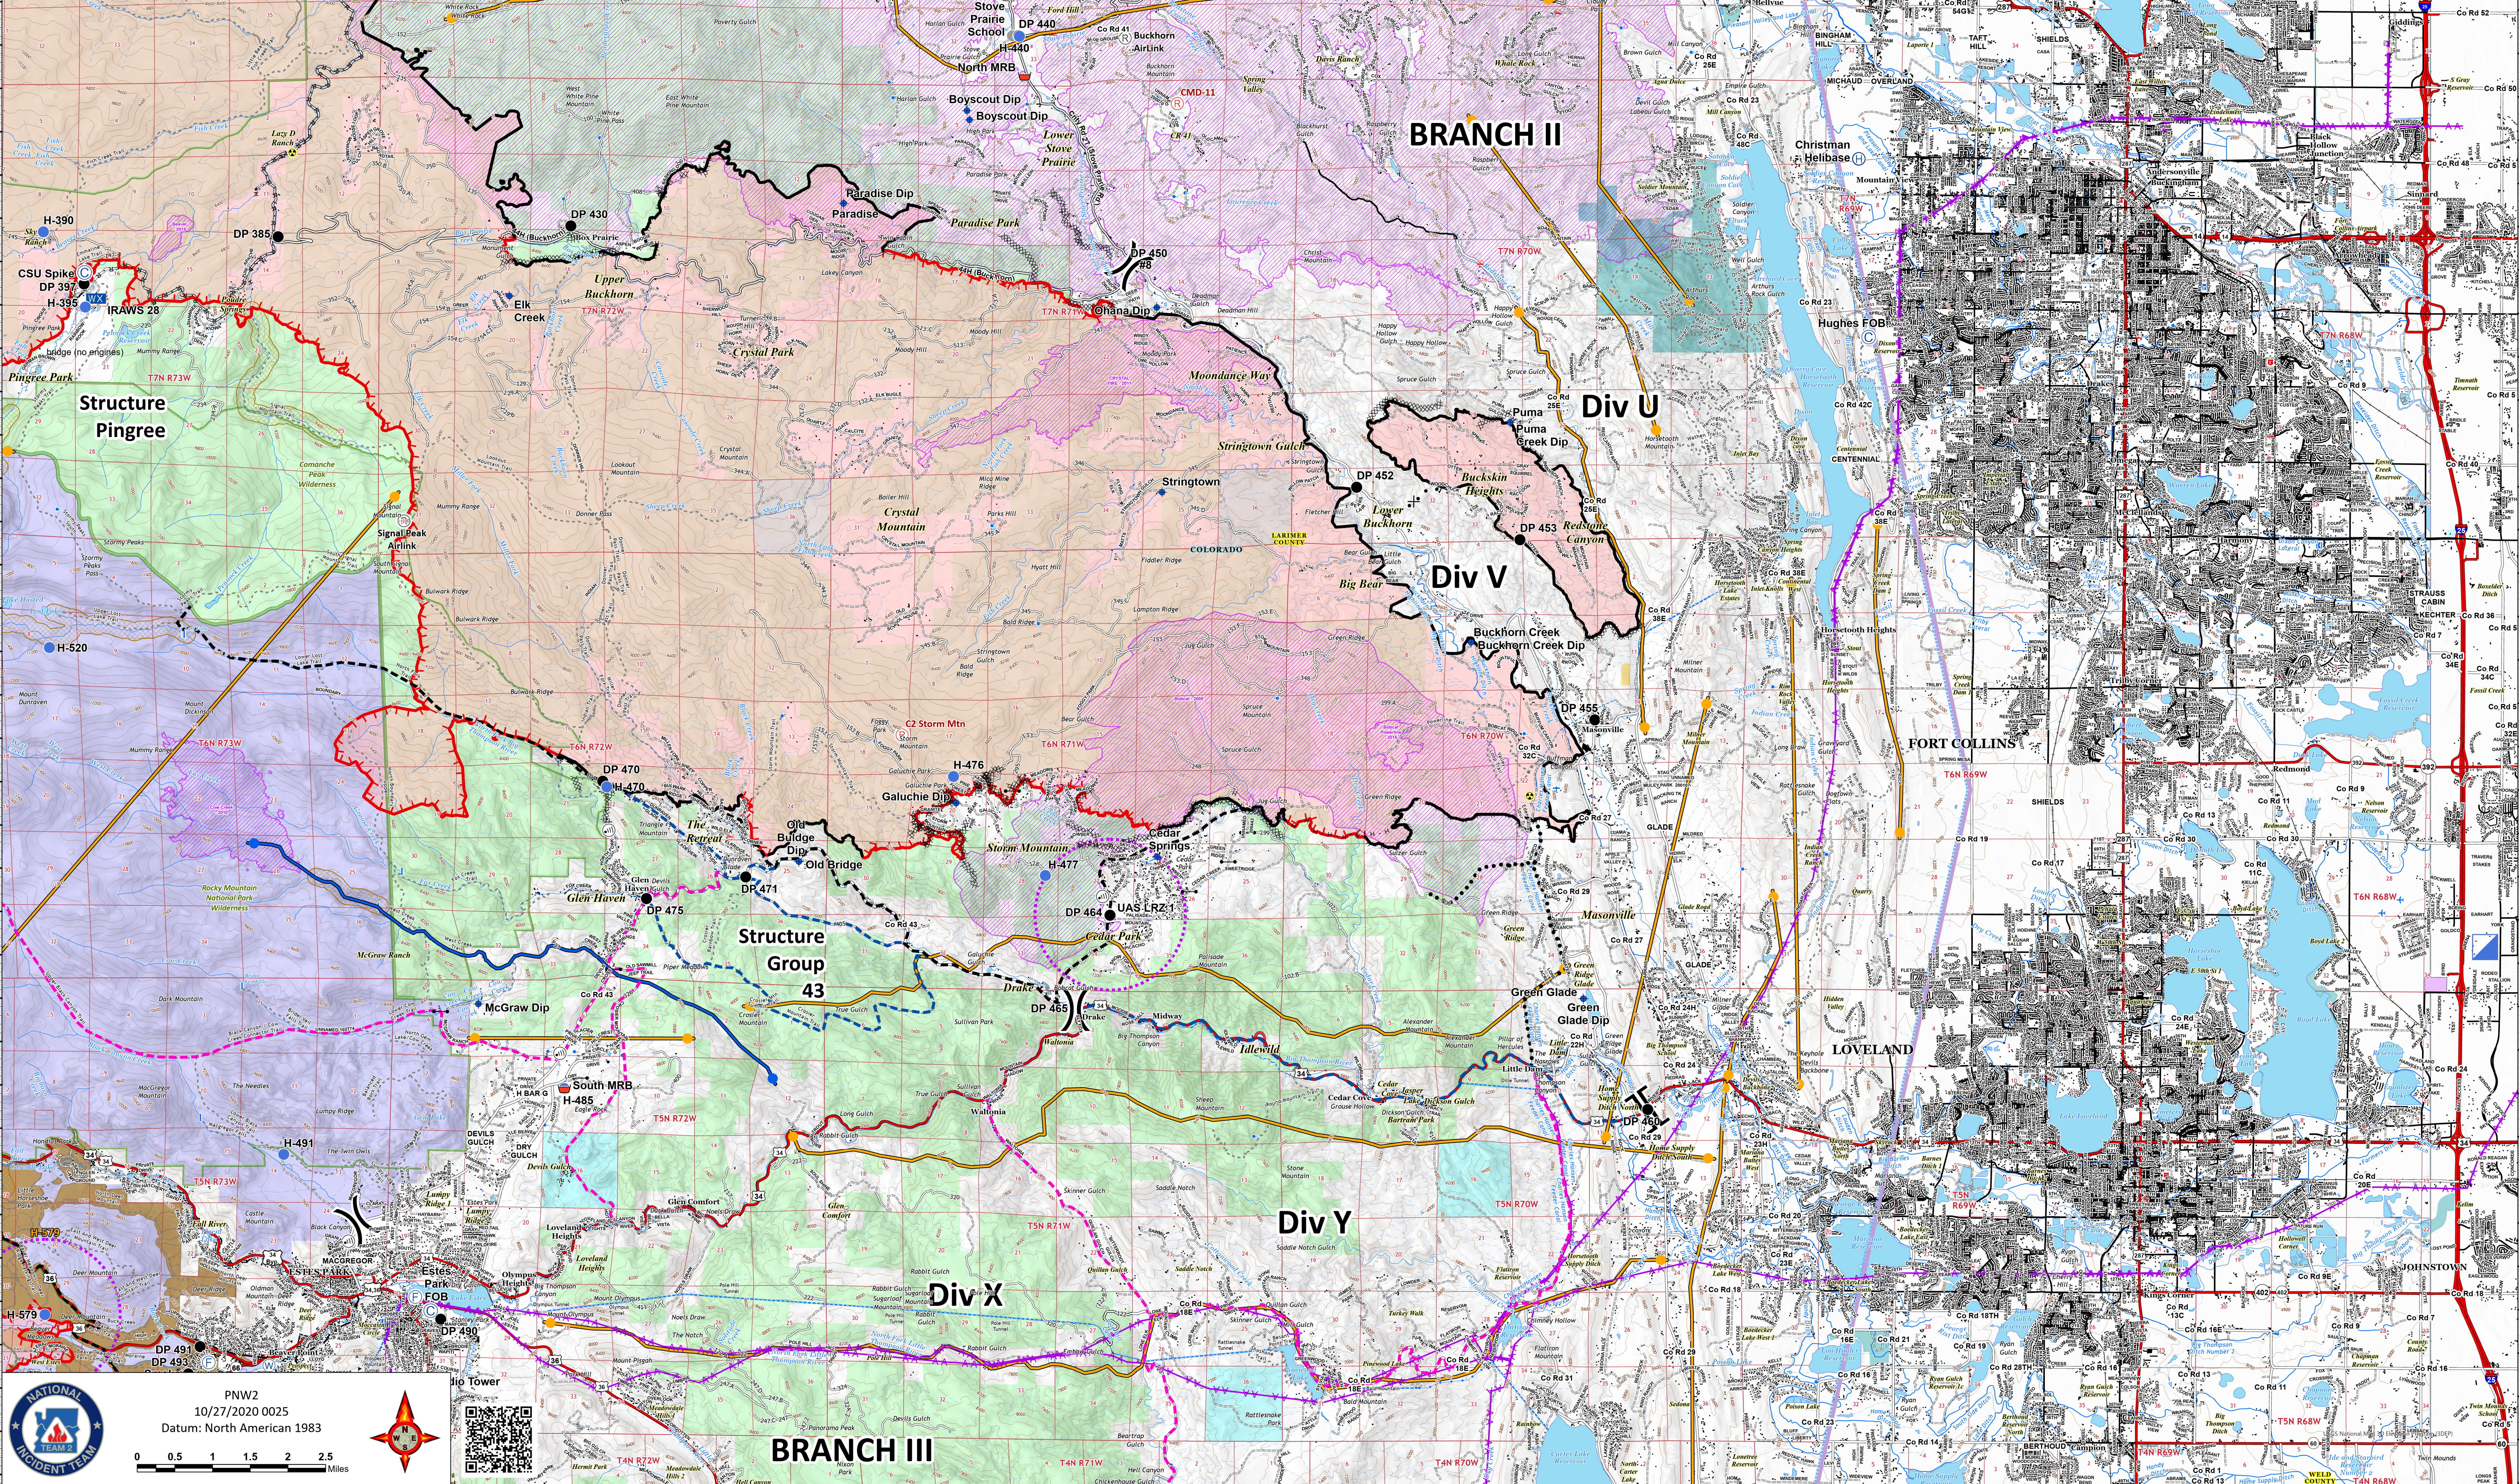

Operations East

10/27/20
Cameron Peak CO-ARF-000636
MMA Perimeter 10/24/20 @ 1703 208,663 ac.
Thompson Zone WY-MRF-000408
MMA Perimeter 10/24/20 @ 1515 4,346 ac.

- AirLink Repeater
 - Repeater
 - Bridge
 - Camp
 - Closure
 - Dip Site
 - Drop Point
 - Fire Station
 - Hazard
 - Helibase
 - Helispot
 - Incident Command Post
 - Internet Access
 - Mobile Weather Unit
 - Repeater
 - Retardant/Mud Pit
 - Water Source
 - Value at Risk
 - Other
- Division Break
 - Branch Break
 - Contained Line
 - Completed Dozer Line
 - Completed Hand Line
 - Road as Completed Line
 - Proposed Dozer Line
 - Uncontrolled Fire Edge
 - Access or Improved Road
 - Planned Secondary Line
 - Temporary Flight Restriction
 - UAS Launch and Recovery Zone
 - WAPA Transmission Lines
 - Wildfire Daily Fire Perimeter
 - Fire History
 - Fuels Treatments
 - Primary Line
 - Secondary Line
 - Last Chance Line
 - Cameron Peak MAPS 10/26
 - Active
 - Pending

NATIONAL INCIDENT TEAM
PW2
10/27/2020 0025
Datum: North American 1983

0 0.5 1 1.5 2 2.5 Miles