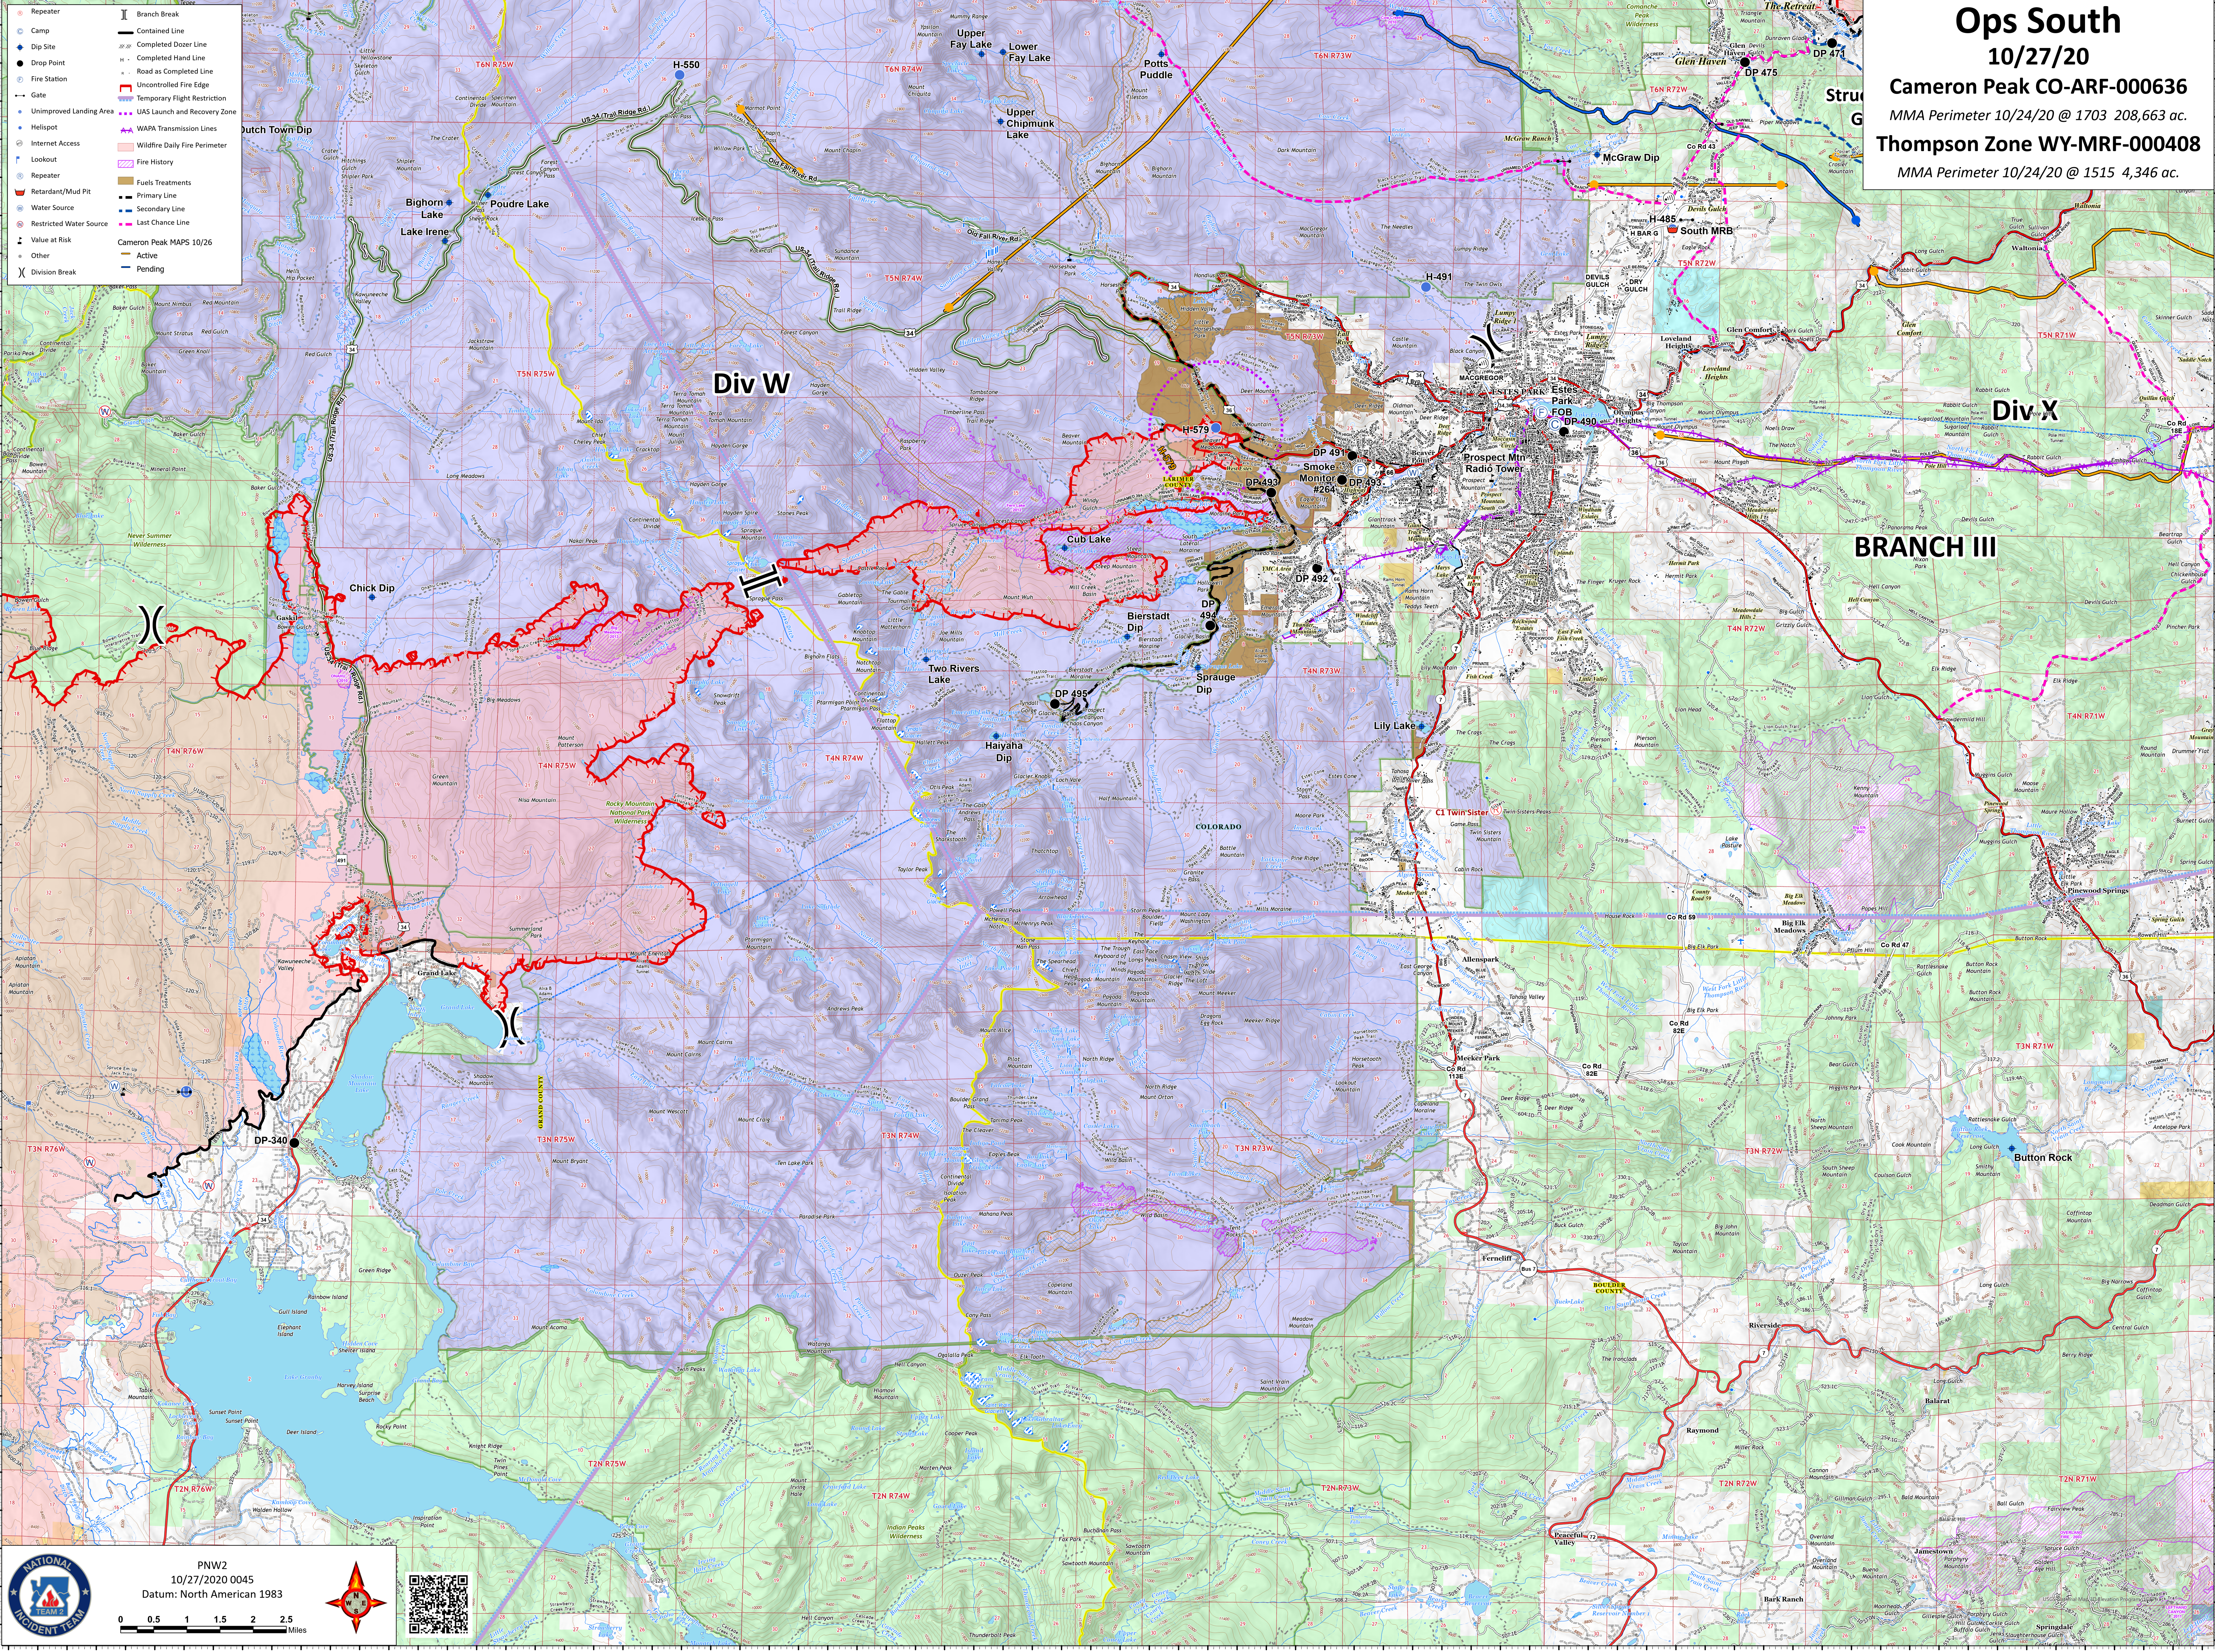

Ops South

10/27/20

Cameron Peak CO-ARF-000636

MMA Perimeter 10/24/20 @ 1703 208,663 ac.

Thompson Zone WY-MRF-000408

MMA Perimeter 10/24/20 @ 1515 4,346 ac.

● Repeater	— Branch Break
● Camp	— Contained Line
● Dip Site	— Completed Dozer Line
● Drop Point	— Completed Hand Line
● Fire Station	— Road as Completed Line
● Helipoint	— Uncontrolled Fire Edge
● Heliport	— Temporary Flight Restriction
● Internet Access	— WAPA Transmission Lines
● Lookout	— Wildfire Daily Fire Perimeter
● Repeater	— Fire History
● Retardant/Mud Pit	— Fuels Treatments
● Restricted Water Source	— Primary Line
● Value at Risk	— Secondary Line
● Other	— Last Chance Line
— Division Break	— Cameron Peak MAPS 10/26
	— Active
	— Pending

 PNW2
10/27/2020 0045
Datum: North American 1983

0 0.5 1 1.5 2 2.5 Miles