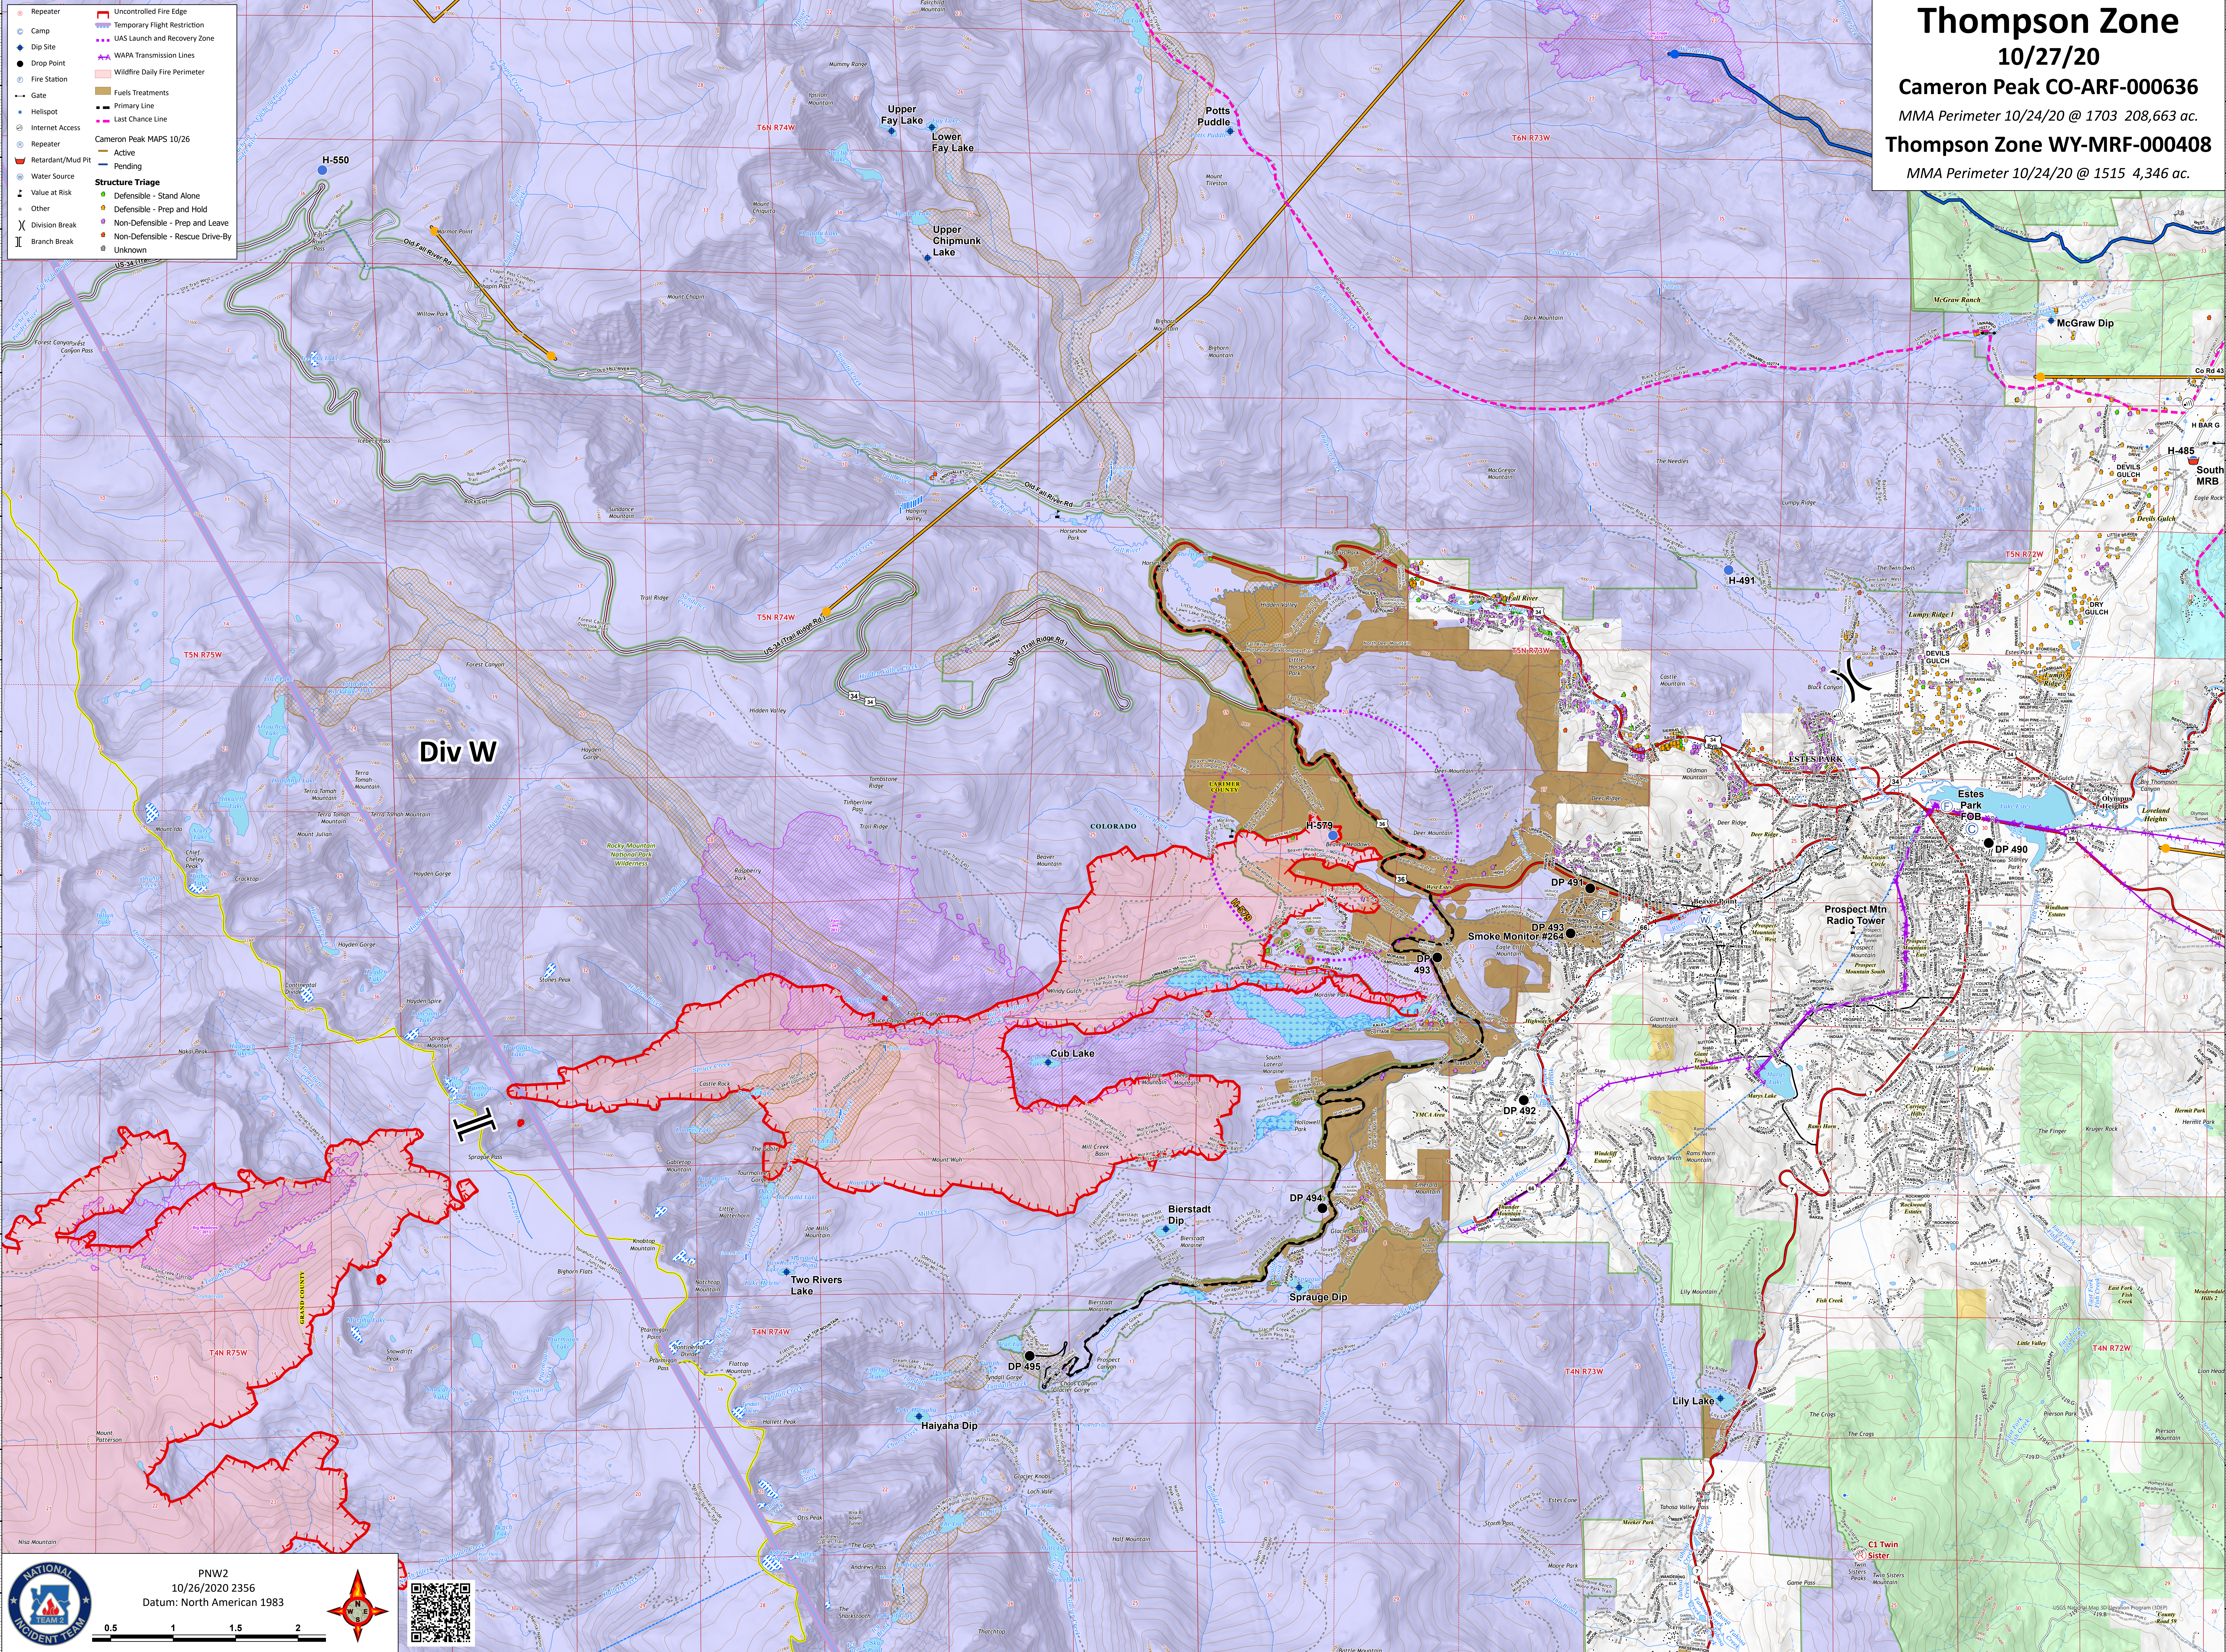

Thompson Zone

10/27/20
 Cameron Peak CO-ARF-000636
 MMA Perimeter 10/24/20 @ 1703 208,663 ac.
 Thompson Zone WY-MRF-000408
 MMA Perimeter 10/24/20 @ 1515 4,346 ac.

- Repeater
- Camp
- Dip Site
- Drop Point
- Fire Station
- Gate
- Heliport
- Internet Access
- Repeater
- Retardant/Mud Pit
- Water Source
- Value at Risk
- Other
- Division Break
- Branch Break
- Uncontrolled Fire Edge
- Temporary Flight Restriction
- UAS Launch and Recovery Zone
- WAPA Transmission Lines
- Wildfire Daily Fire Perimeter
- Fuels Treatments
- Primary Line
- Last Chance Line
- Cameron Peak MAPS 10/26
- Active
- Pending
- Structure Triage
- Defensible - Stand Alone
- Defensible - Prep and Hold
- Non-Defensible - Prep and Leave
- Non-Defensible - Rescue Drive-By
- Unknown

PNW2
 10/26/2020 2356
 Datum: North American 1983

USGS National Map 3D Program (DEM) 1:250,000
 10/2019
 229B
 10/2019