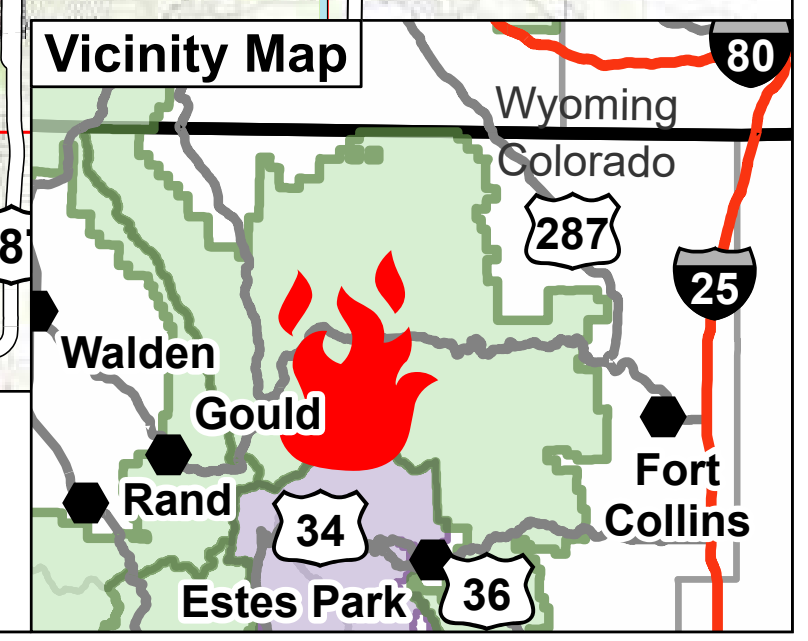

Public Information

10/27/2020

Cameron Peak
CO-ARF-000636
208,663 acres as of 10/24/2020 @ 1703
64% contained

Thompson Zone
WY-MRF-000408
4,346 acres as of 10/24/2020 @ 1555
0% contained

Legend

- Cameron Peak Fire
- National Forest Closure Area, 10/14
- National Park Closure Area, 10/15
- Road Closures
- Contained Line
- Incident Command Post
- Division Break
- Branch Break
- Primary Route
- Trail

PNW2
10/26/2020 2107
NAD 83 UTM Z13N

0 1.5 3 4.5 6 Miles

East Troublesome

Thompson Zone