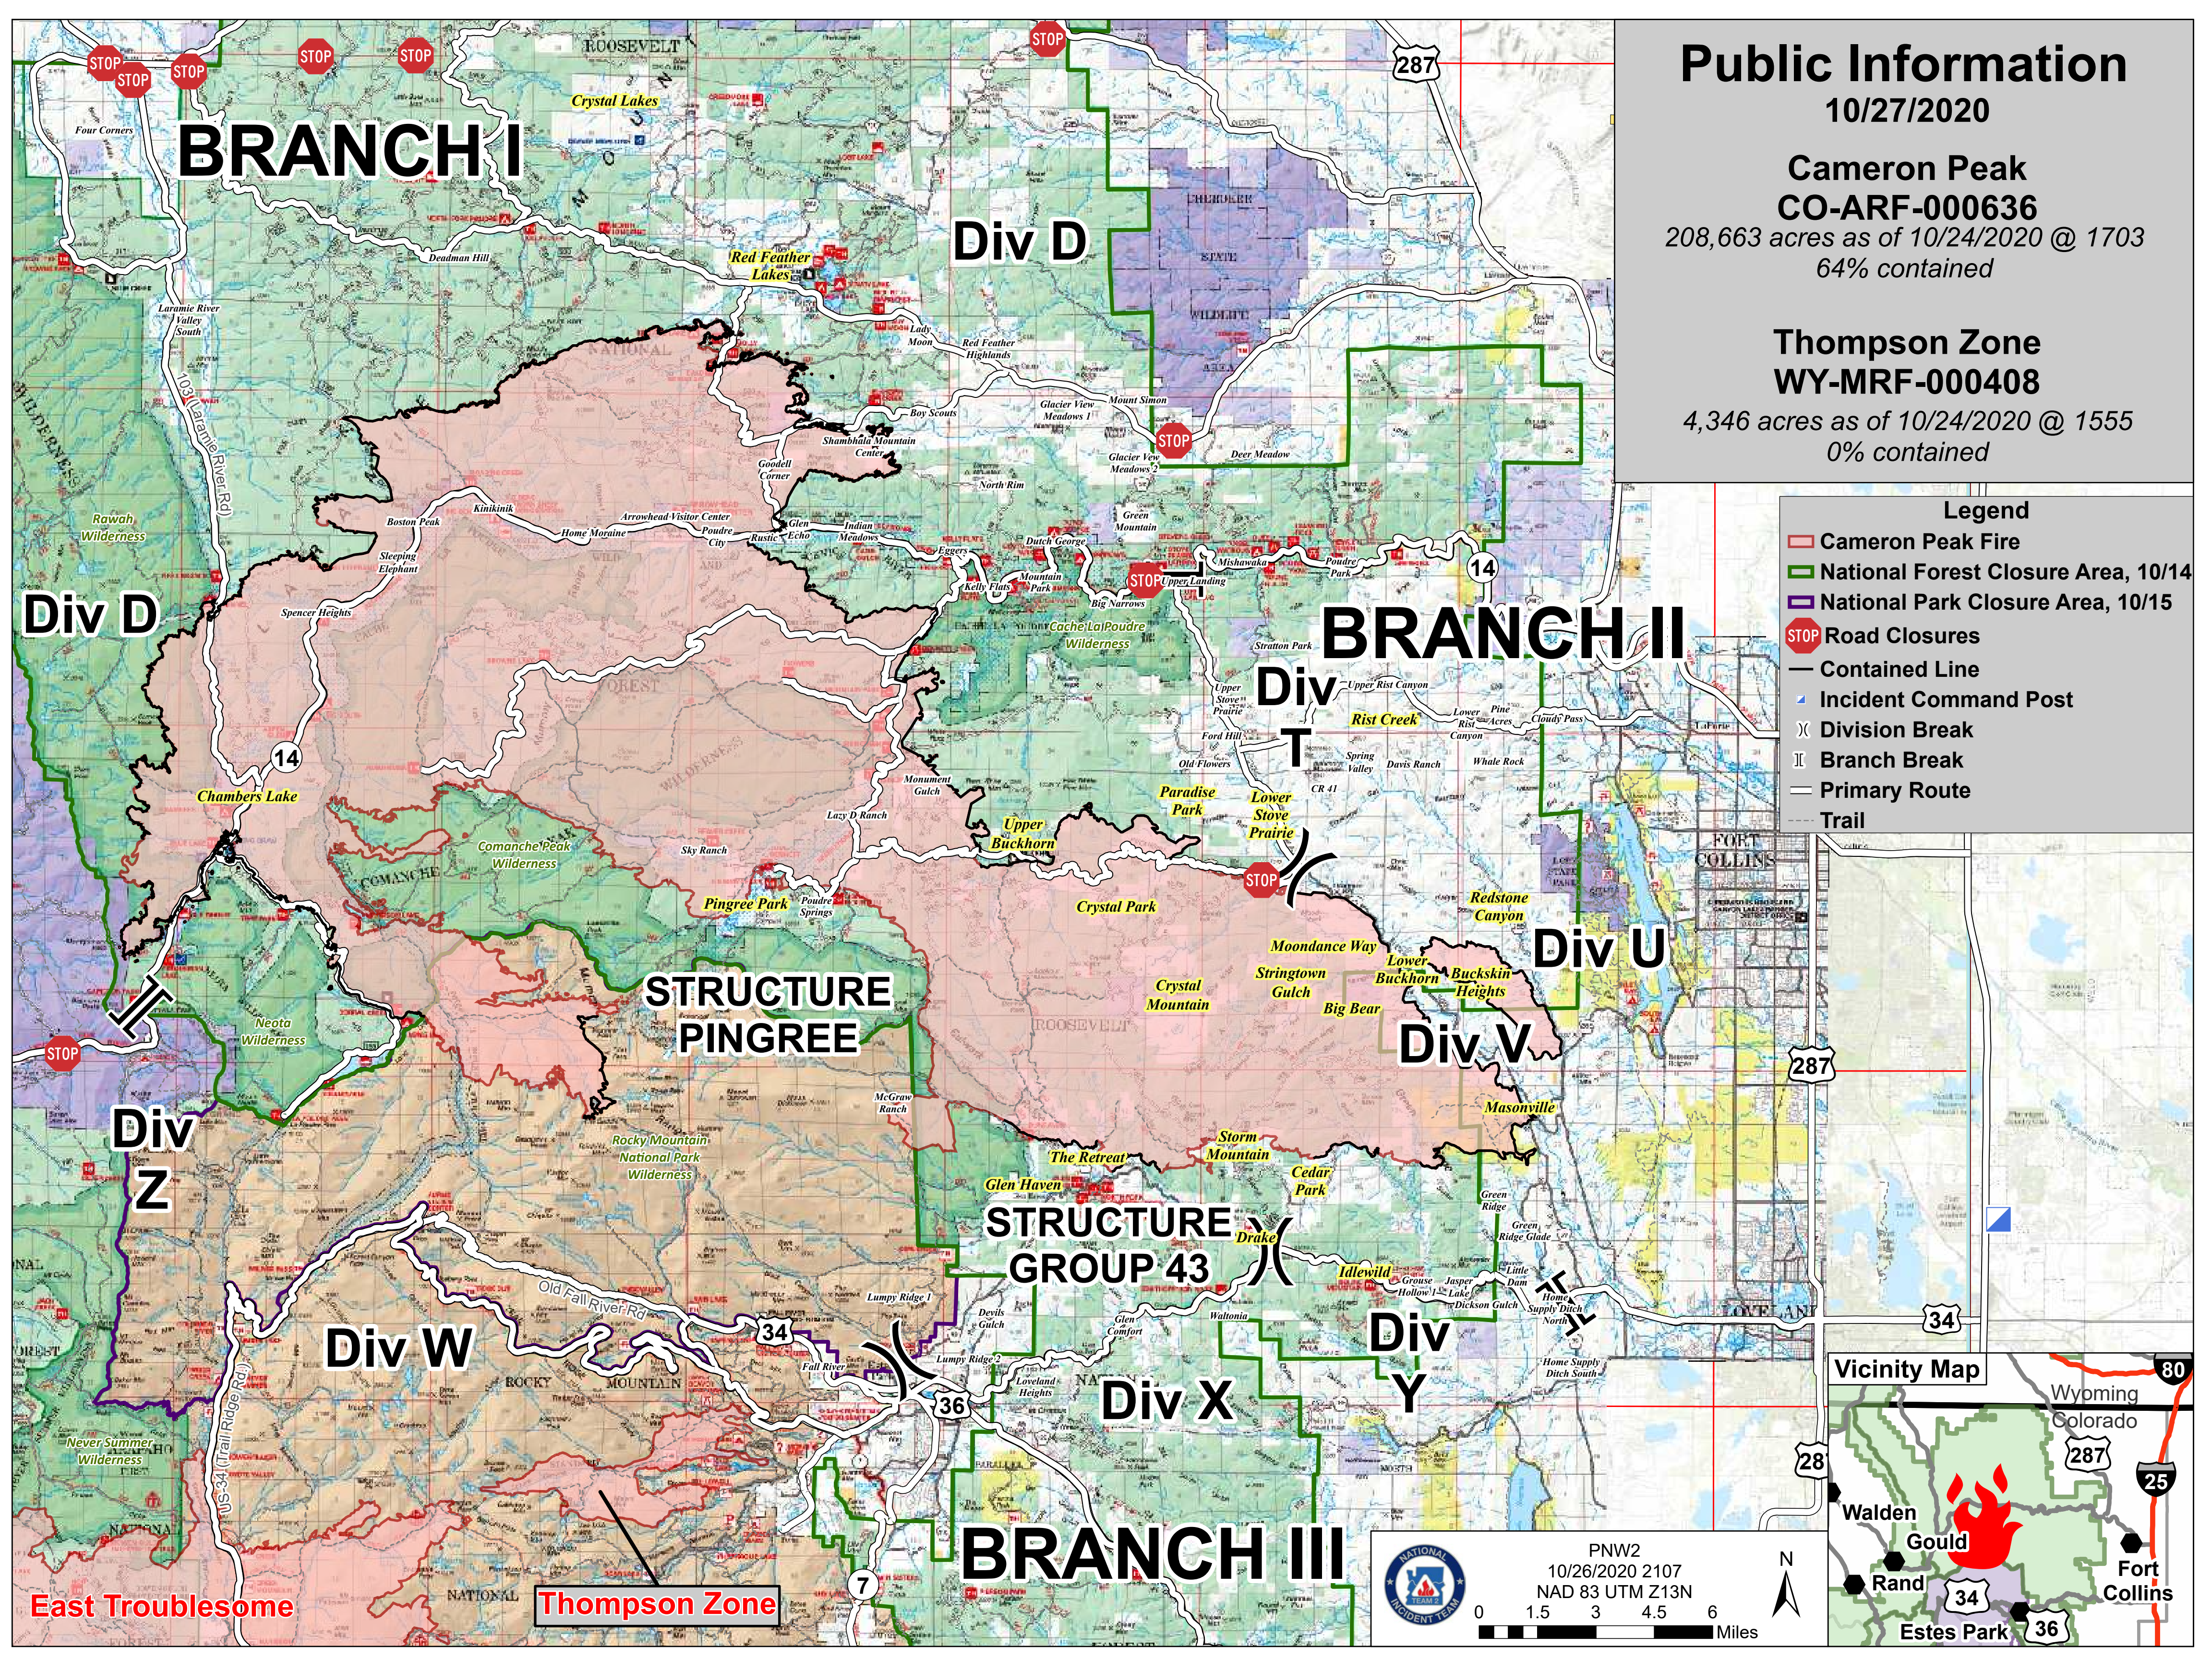

Public Information

10/27/2020

Cameron Peak
CO-ARF-000636
208,663 acres as of 10/24/2020 @ 1703
64% contained

Thompson Zone
WY-MRF-000408
4,346 acres as of 10/24/2020 @ 1555
0% contained

Legend

- Cameron Peak Fire
- National Forest Closure Area, 10/14
- National Park Closure Area, 10/15
- Road Closures
- Contained Line
- Incident Command Post
- Division Break
- Branch Break
- Primary Route
- Trail

PNW2
10/26/2020 2107
NAD 83 UTM Z13N

0 1.5 3 4.5 6 Miles

East Troublesome

Thompson Zone