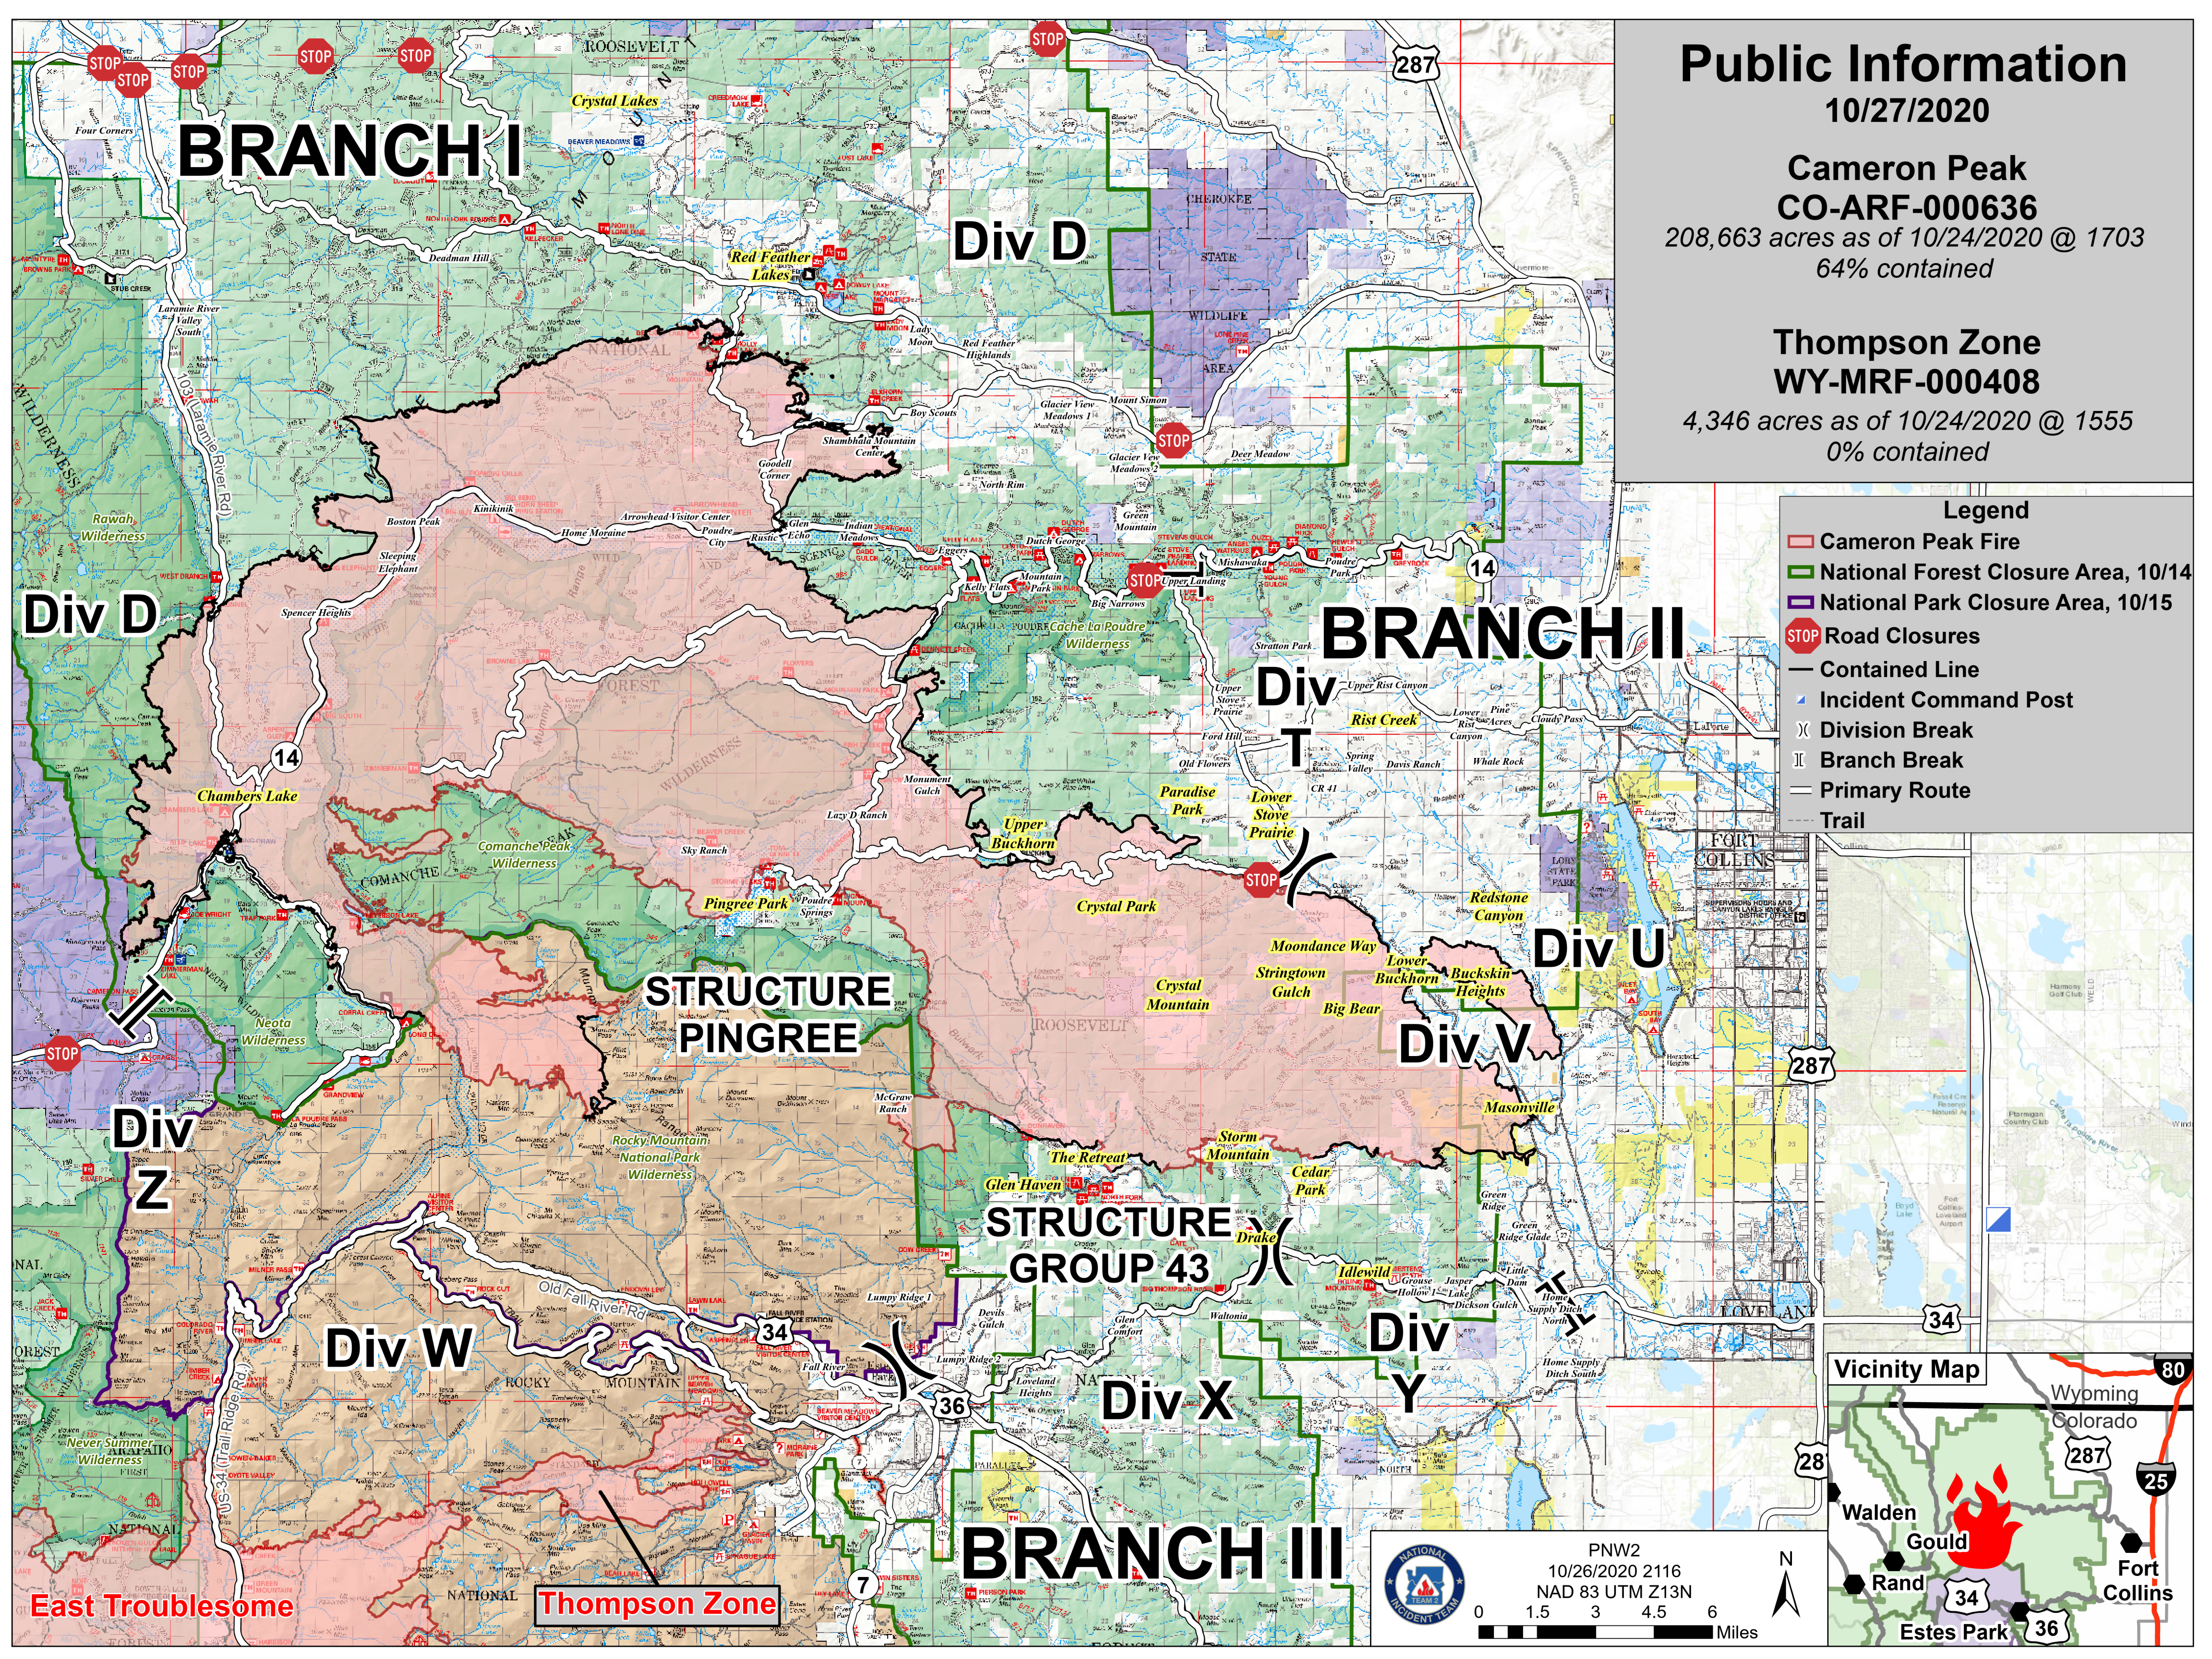

# Public Information

10/27/2020

**Cameron Peak**  
**CO-ARF-000636**  
208,663 acres as of 10/24/2020 @ 1703  
64% contained

**Thompson Zone**  
**WY-MRF-000408**  
4,346 acres as of 10/24/2020 @ 1555  
0% contained

### Legend

- Cameron Peak Fire
- National Forest Closure Area, 10/14
- National Park Closure Area, 10/15
- Road Closures
- Contained Line
- Incident Command Post
- Division Break
- Branch Break
- Primary Route
- Trail

East Troublesome

Thompson Zone

PNW2  
10/26/2020 2116  
NAD 83 UTM Z13N  
0 1.5 3 4.5 6 Miles