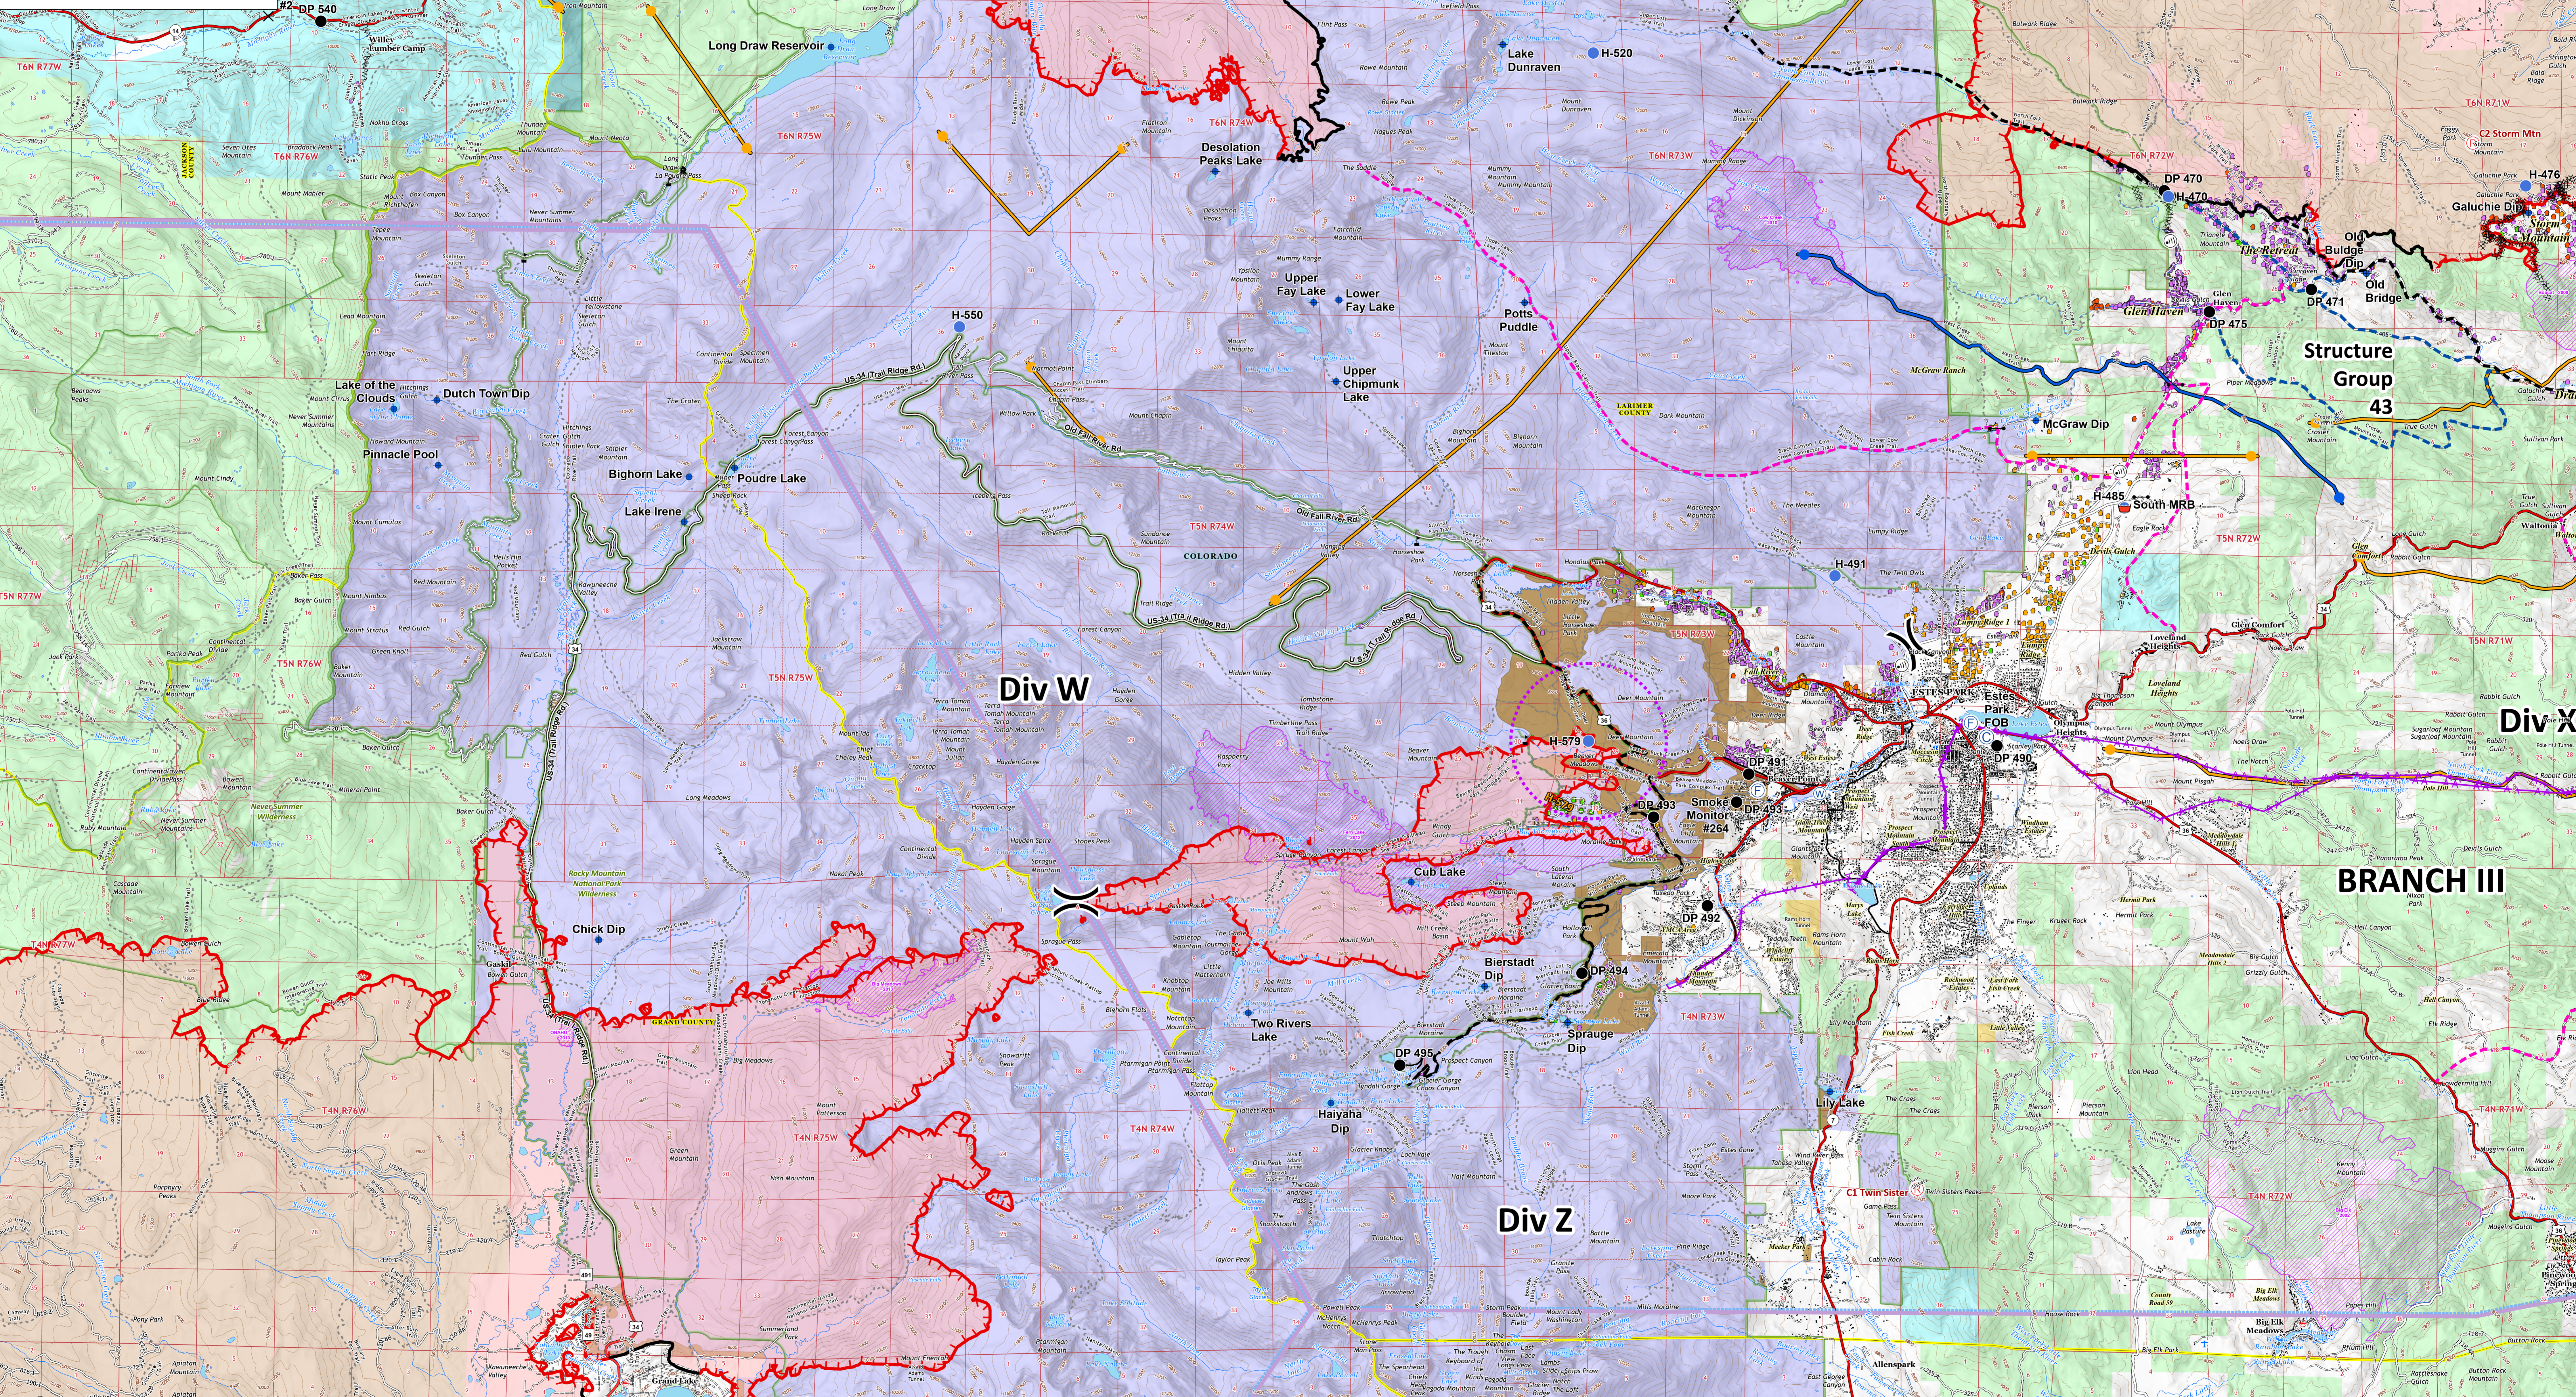

Ops RMNP

10/28/20

Cameron Peak CO-ARF-000636

MMA Perimeter 10/24/20 @ 1703 208,663 ac.

Thompson Zone WY-MRF-000408

MMA Perimeter 10/24/20 @ 1515 4,346 ac.

- AirLink Repeater
- Repeater
- Bridge
- Camp
- Closure
- Dip Site
- Drop Point
- Fire Station
- Gate
- Helispot
- Internet Access
- Mobile Weather Unit
- Repeater
- Resource Location
- Retardant/Mud Pit
- Water Source
- Value at Risk
- Other
- Division Break
- Branch Break
- Contained Line
- Completed Dozer Line
- Completed Hand Line
- Road as Completed Line
- Uncontrolled Fire Edge
- Access or Improved Road
- Line Break Completed
- Fire Break Planned or Incomplete
- Temporary Flight Restriction
- UAS Launch and Recovery Zone
- WAPA Transmission Lines
- Wildfire Daily Fire Perimeter
- Fire History
- Fuels Treatments
- Primary Line
- Secondary Line
- Last Chance Line
- Cameron Peak MAPS 10/26
- Active
- Pending
- Structure Triage
- Defensible - Stand Alone
- Defensible - Prep and Hold
- Non-Defensible - Prep and Leave
- Non-Defensible - Rescue Drive-By
- Unknown

 PNW2
10/27/2020 2040
Datum: North American 1983

0 0.5 1 1.5 2 2.5 Miles

105°58'W 105°56'W 105°54'W 105°52'W 105°50'W 105°48'W 105°46'W 105°44'W 105°42'W 105°40'W 105°38'W 105°36'01"W 105°34'W 105°32'W 105°30'W 105°28'W 105°26'W 105°24'W 105°22'W