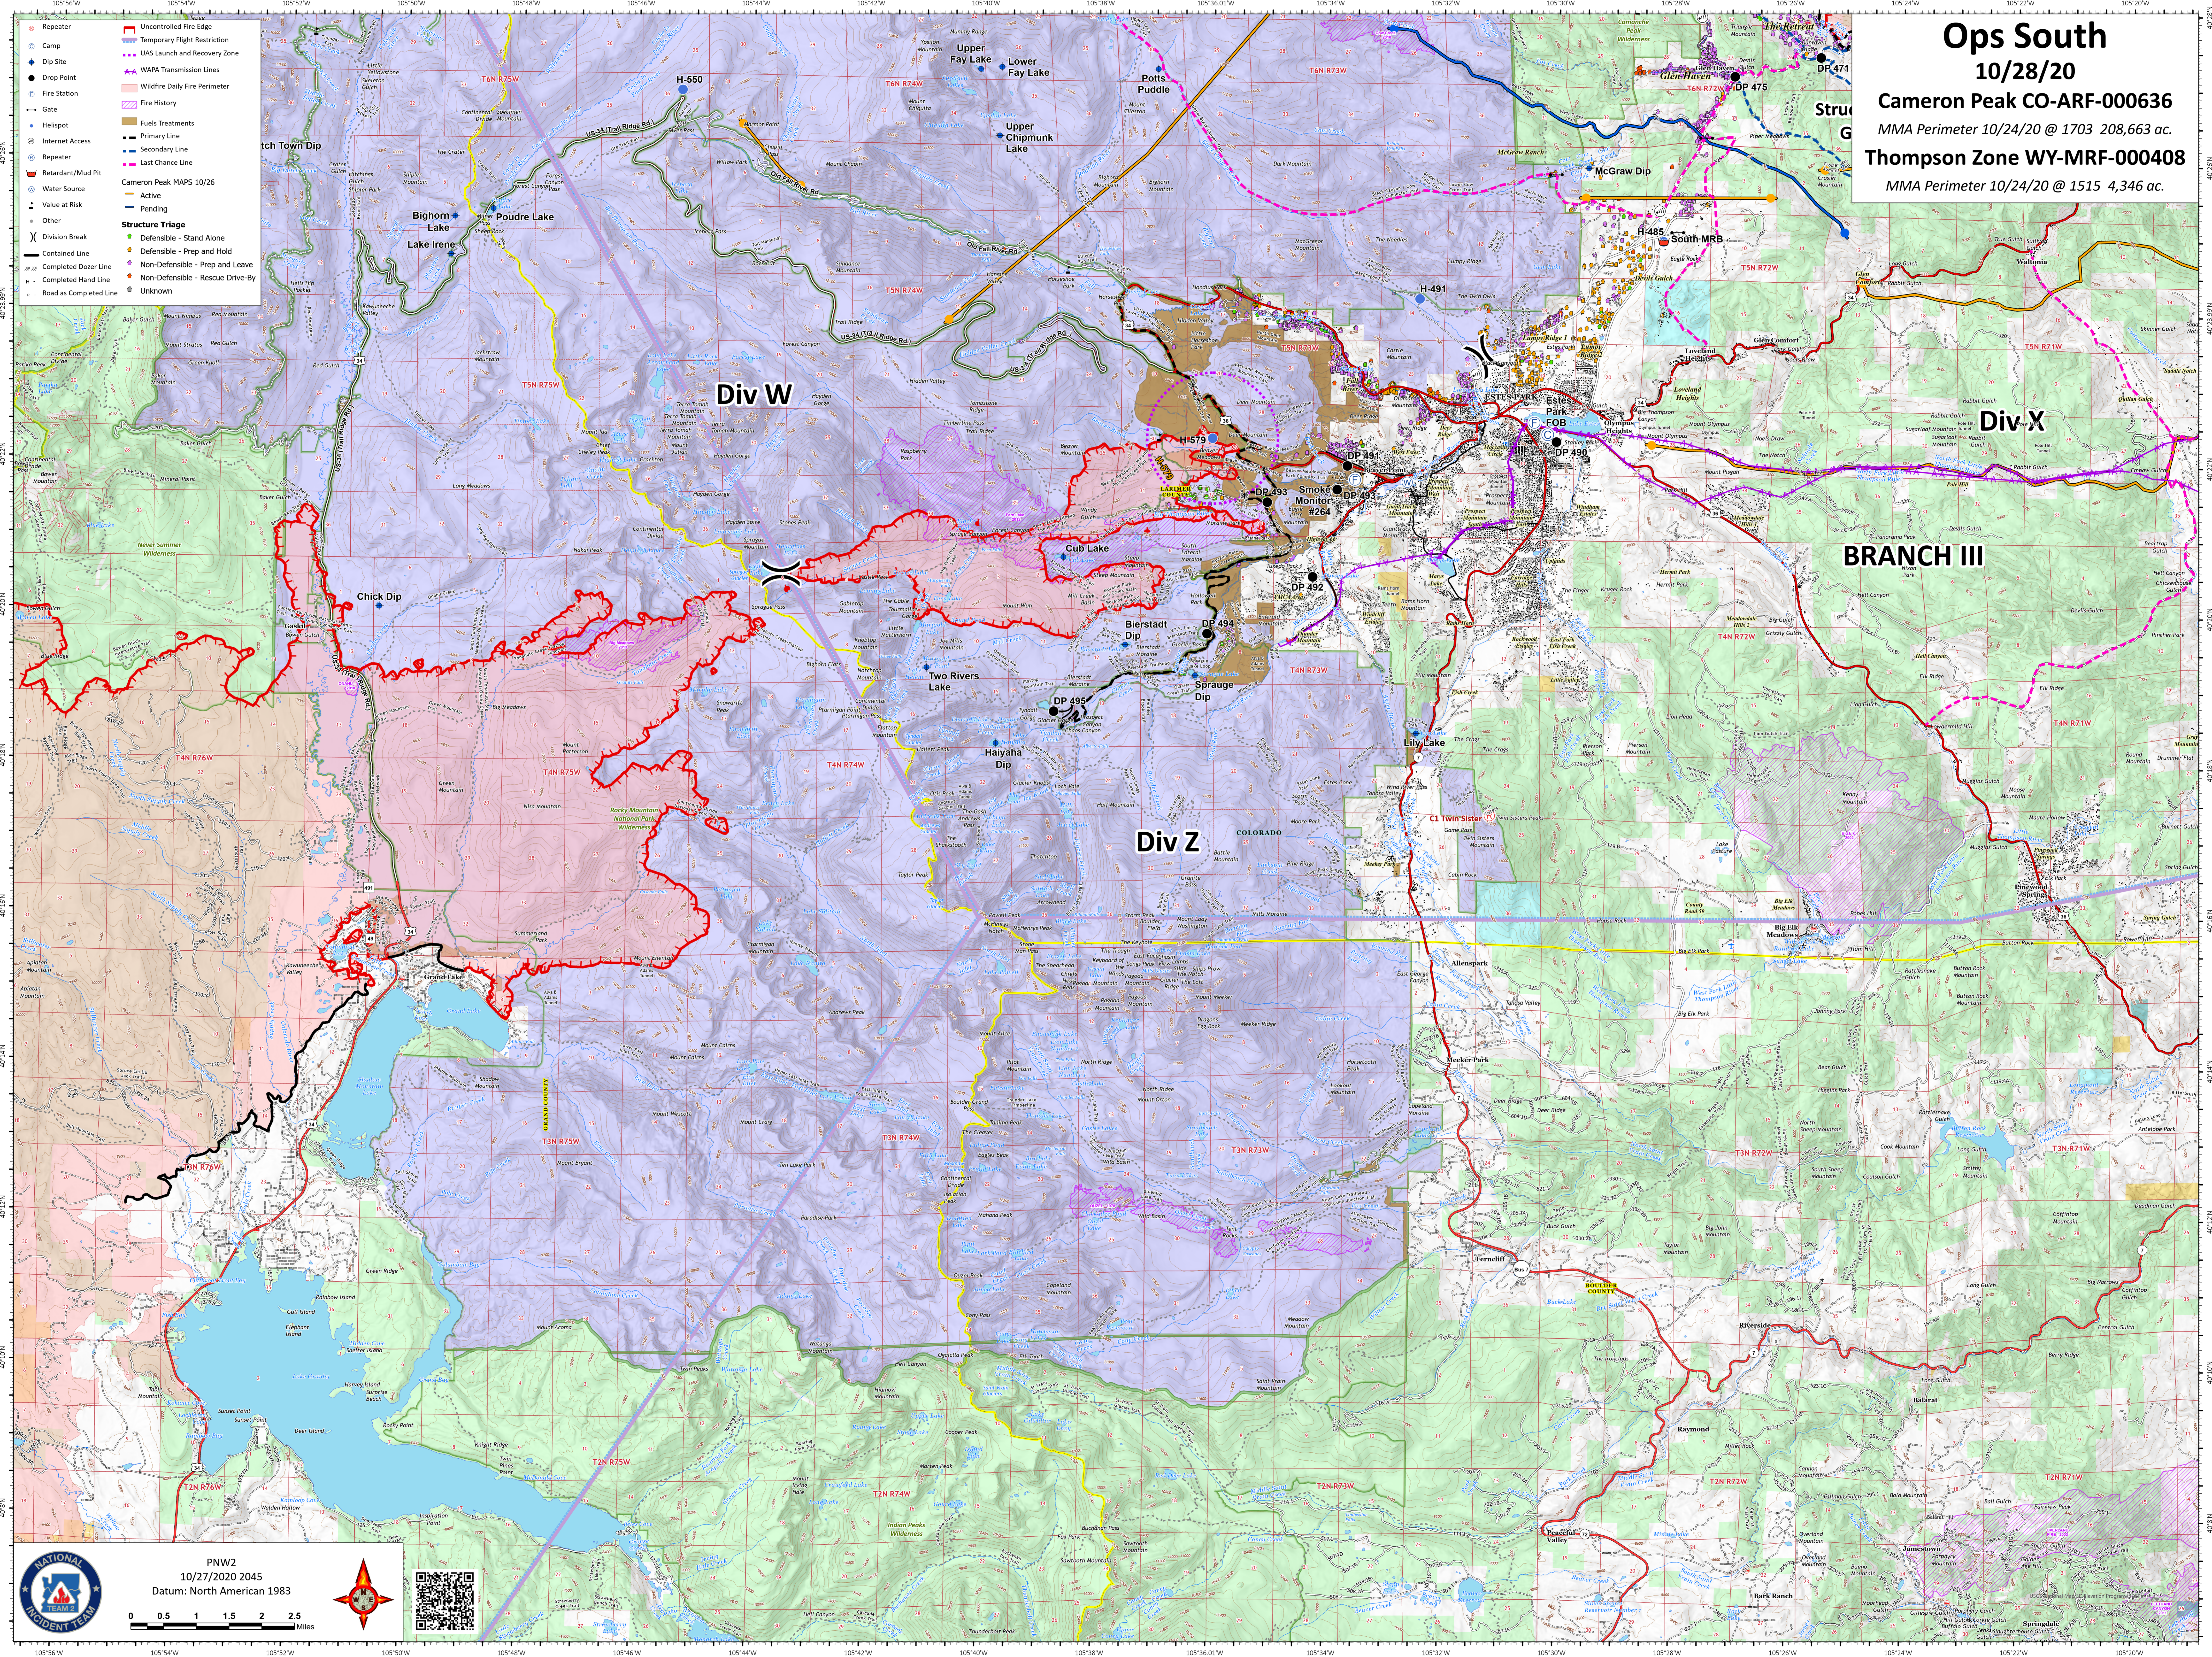

# Ops South

10/28/20

Cameron Peak CO-ARF-000636

MMA Perimeter 10/24/20 @ 1703 208,663 ac.

Thompson Zone WY-MRF-000408

MMA Perimeter 10/24/20 @ 1515 4,346 ac.

- Repeater
- Camp
- Dip Site
- Drop Point
- Fire Station
- Gate
- Helispot
- Internet Access
- Repeater
- Retardant/Mud Pit
- Water Source
- Value at Risk
- Other
- Division Break
- Contained Line
- Completed Dozer Line
- Completed Hand Line
- Road as Completed Line
- Uncontrolled Fire Edge
- Temporary Flight Restriction
- UAS Launch and Recovery Zone
- WAPA Transmission Lines
- Wildfire Daily Fire Perimeter
- Fire History
- Fuels Treatments
- Primary Line
- Secondary Line
- Last Chance Line
- Cameron Peak MAPS 10/26
- Active
- Pending
- Structure Triage
- Defensible - Stand Alone
- Defensible - Prep and Hold
- Non-Defensible - Prep and Leave
- Non-Defensible - Rescue Drive-By
- Unknown

NATIONAL INCIDENT TEAM

PNW2  
10/27/2020 045  
Datum: North American 1983

0 0.5 1 1.5 2 2.5 Miles