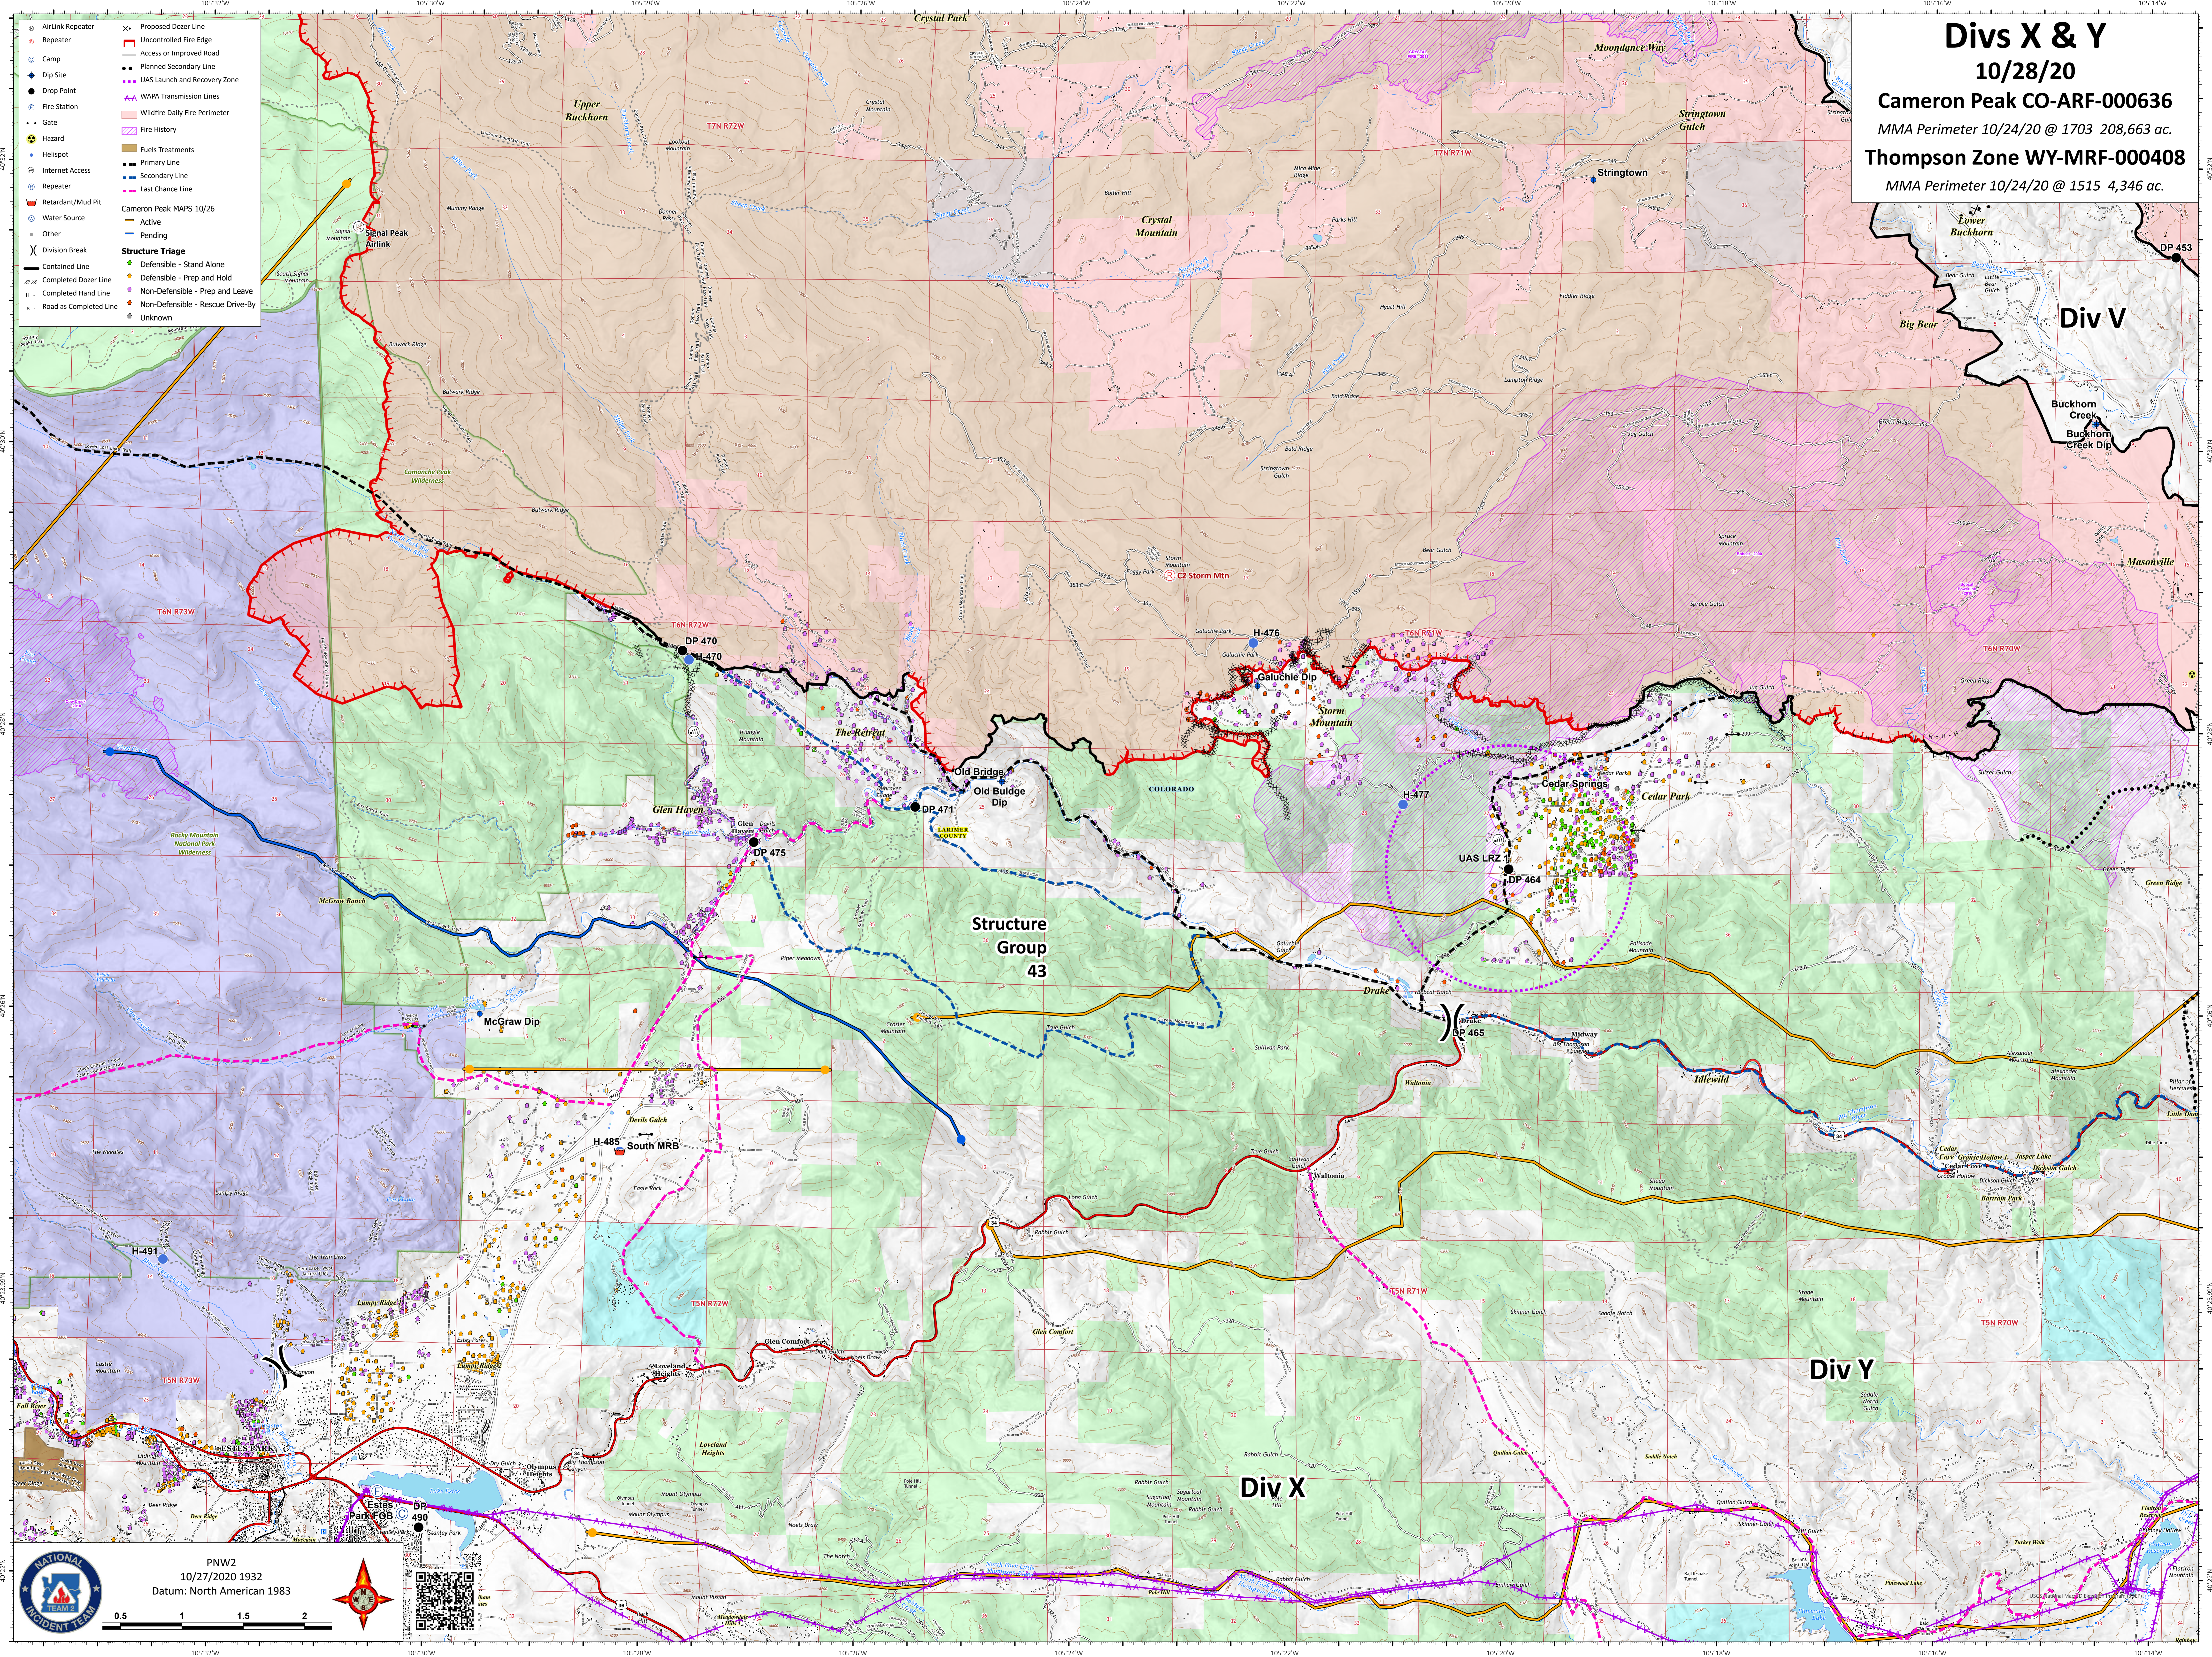

Divs X & Y

10/28/20

Cameron Peak CO-ARF-000636

MMA Perimeter 10/24/20 @ 1703 208,663 ac.

Thompson Zone WY-MRF-000408

MMA Perimeter 10/24/20 @ 1515 4,346 ac.

- AirLink Repeater
- Repeater
- Camp
- Dip Site
- Drop Point
- Fire Station
- Gate
- Hazard
- Hellspot
- Internet Access
- Repeater
- Retardant/Mud Pit
- Water Source
- Other
- Division Break
- Completed Dozer Line
- Completed Hand Line
- Road as Completed Line
- Proposed Dozer Line
- Uncontrolled Fire Edge
- Access or Improved Road
- Planned Secondary Line
- UAS Launch and Recovery Zone
- WAPA Transmission Lines
- Wildfire Daily Fire Perimeter
- Fire History
- Fuels Treatments
- Primary Line
- Secondary Line
- Last Chance Line
- Cameron Peak MAPS 10/26
- Active
- Pending
- Structure Triage
 - Defensible - Stand Alone
 - Defensible - Prep and Hold
 - Non-Defensible - Prep and Leave
 - Non-Defensible - Rescue Drive-By
 - Unknown

PNW2
10/27/2020 1932
Datum: North American 1983